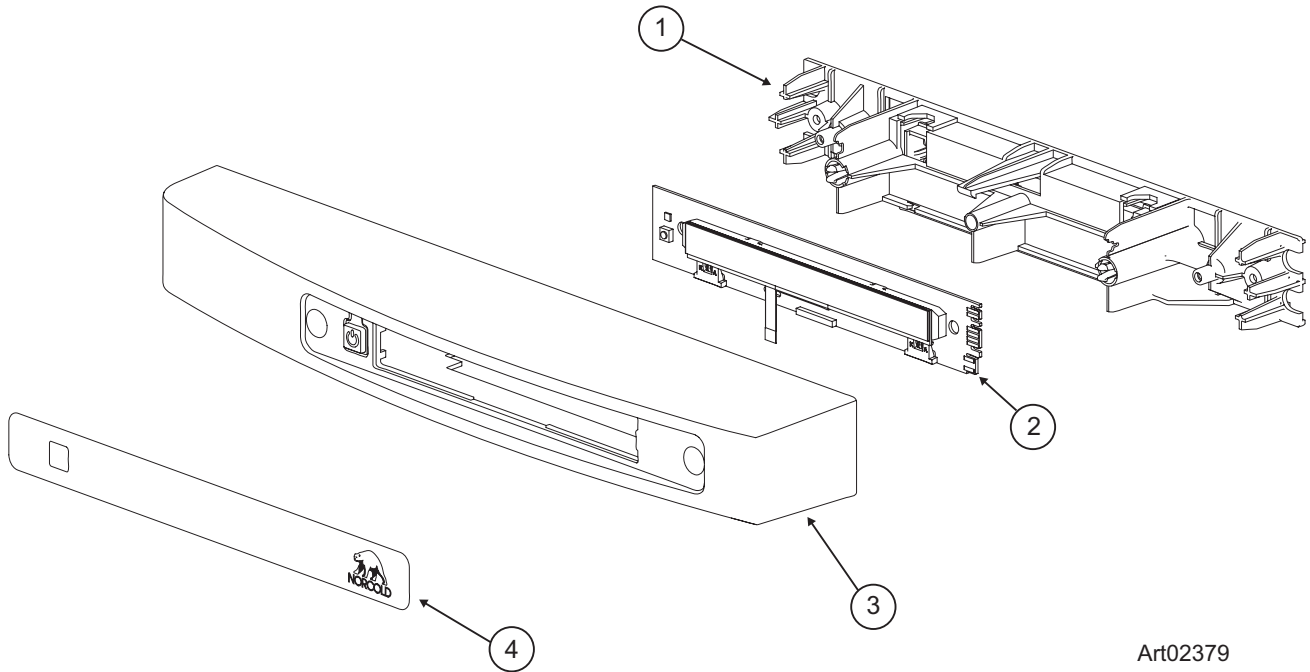

NORCOLD

PARTS LIST

N3104
N3150

PART NO. 635992
NORCOLD 11/4/2016

CONTROL PANEL - N3104 / N3150 MODELS

Art02379

NO.	PART #	DESCRIPTION	N3104	N3150
1	690869	DISPLAY BOARD MOUNTING BRACKET	X	X
2	690872	DISPLAY BOARD (SN E001N-E366N, E001P-E365P, E001R-E365R, E001S-E058S)	X	
	691451	KIT-LCD DISPLAY BOARD (SN E059S AND ABOVE) (USE 638233)	X	
	638233	KIT-SERVICE LCD DISPLAY BOARD (SN E059S AND ABOVE)	X	
	690872	DISPLAY BOARD (SN E001N-E366N, E001P-E365P, E001R-E365R, E001S-E054S)		X
	691451	KIT- LCD DISPLAY BOARD (SN E055S AND ABOVE) (USE 638233)		X
	638233	KIT-SERVICE LCD DISPLAY BOARD (SN E055S AND ABOVE)		X
3	69087027	HOUSING-CURVED LEFT (FOR LH HINGE) (SHOWN) (USE 636881)	X	X
	636881	KIT-SERVICE CURVED HOUSING LH	X	X
	69087127	HOUSING-CURVED RIGHT (FOR RH HINGE) (NOT SHOWN) (USE 638234)	X	X
	638234	KIT-SERVICE CURVED HOUSING RH	X	X
4	690873	CONTROL OVERLAY (SN E001N-E366N, E001P-E365P, E001R-E365R, E001S-E058S)	X	
	691452	KIT- CONTROL OVERLAY (SN E059S AND ABOVE)	X	
	690873	CONTROL OVERLAY (SN E001N-E366N, E001P-E365P, E001R-E365R, E001S-E054S)		X
	691452	KIT-CONTROL OVERLAY (SN E055S AND ABOVE)		X