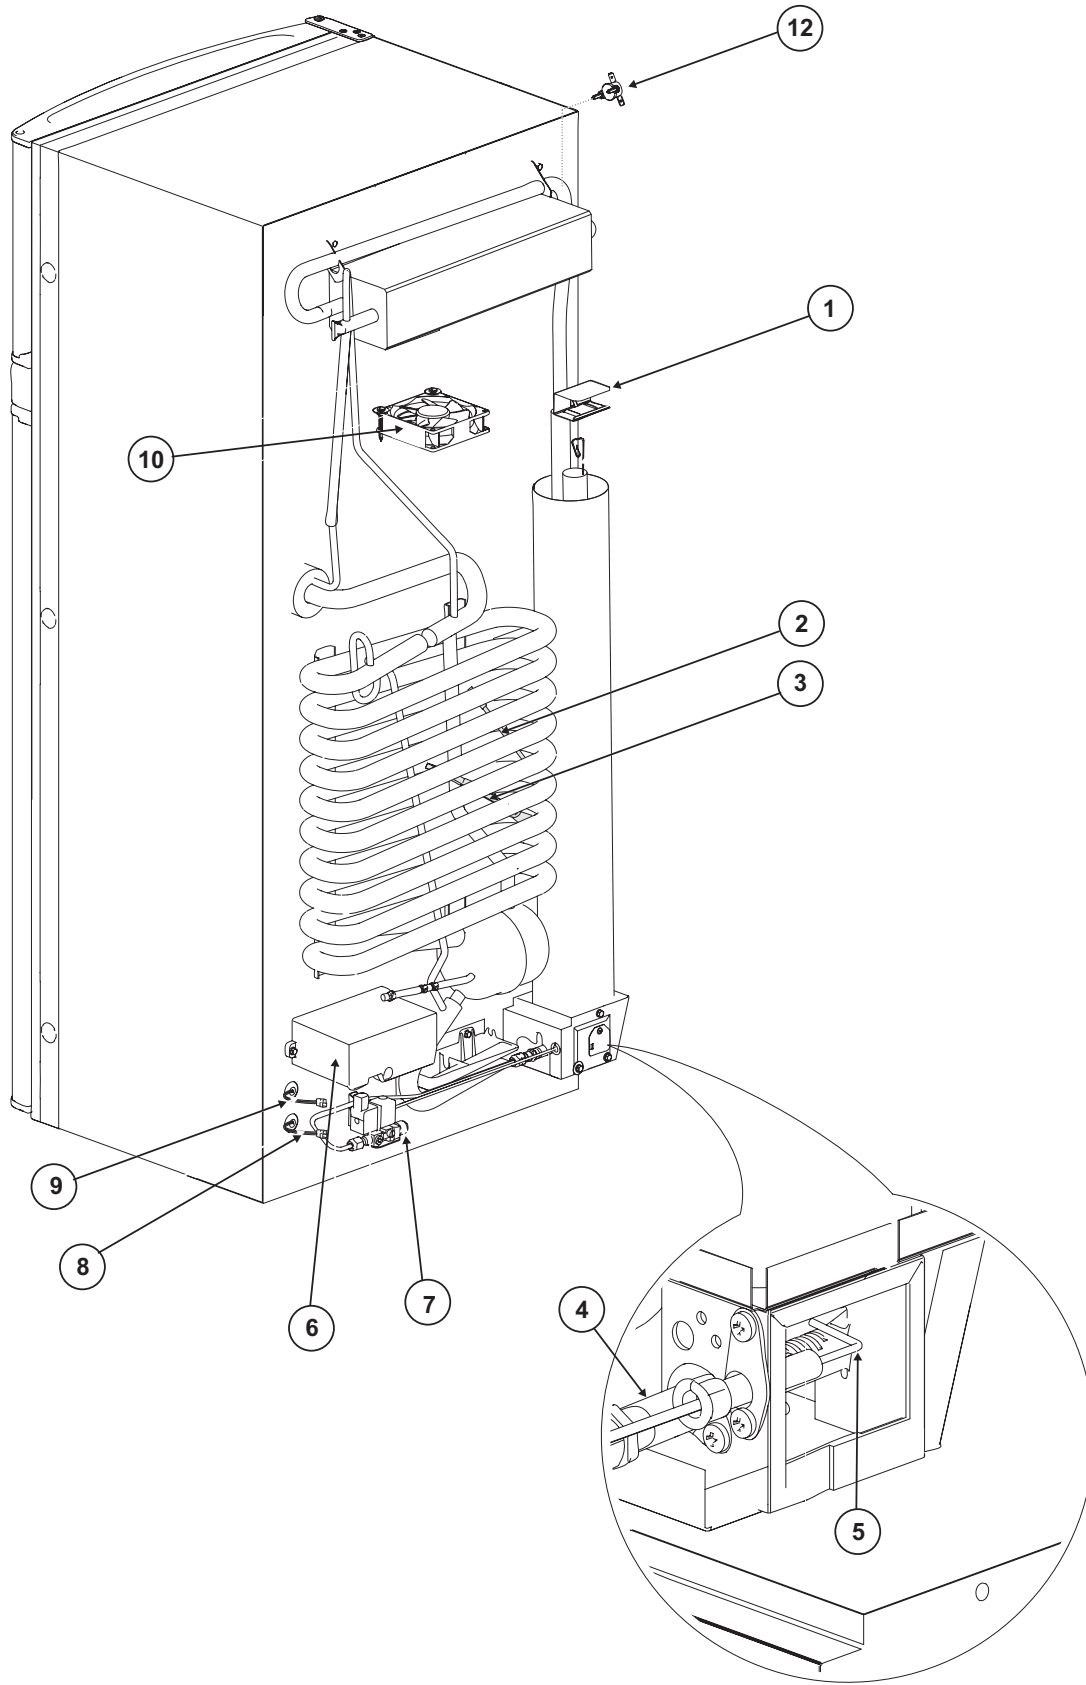

CABINET AREA (FRONT VIEW) - N3150

NO.	PART #	DESCRIPTION	N3150
1	62698527	LATCH-BLACK	X
2	SPARE PART KIT	STORAGE STRAP	X
3		STRIKE PLATE-BLACK	X
8	62362208	CAP (CONTAINS 2 CAPS)	X
9	62447908	CAP-FREEZER BOLT (CONTAINS 12 CAPS)	X
10	69083608	SHELF FREEZER G	X
11	61630422	ICE CUBE TRAY	X
13	69085708	SHELF H	X
14	62362608	SHELF CLIP-SMALL	X
15	623059	FIN CLIP	X
16	623077	THERMISTOR	X
18	69085808	SHELF I	X
19	62362508	SHELF CLIP-LARGE	X
20	62698012	VEGETABLE BIN	X
21	62400127	LATCH BOTTOM	X
22	62697712	DOOR BIN-CURVED DEEP	X
23	62698912	BOTTLE RETAINER	X
24	62697612	DOOR BIN-CURVED SHALLOW	X
25	690154107R	DOOR ASSEMBLY-UPPER	X
26	690153107R	DOOR ASSEMBLY-LOWER	X
NS	69021527	KIT -TO CHANGE REFR DOOR SWING FROM LEFT HINGE TO RIGHT HINGE	X
NS	69021627	KIT -TO CHANGE REFR DOOR SWING FROM RIGHT HINGE TO LEFT HINGE	X
NS	635010	KIT- HINGE LH	X
NS	635011	KIT- HINGE RH	X

NS - NOT SHOWN

CABINET AREA (REAR VIEW) - N3150

Art02383