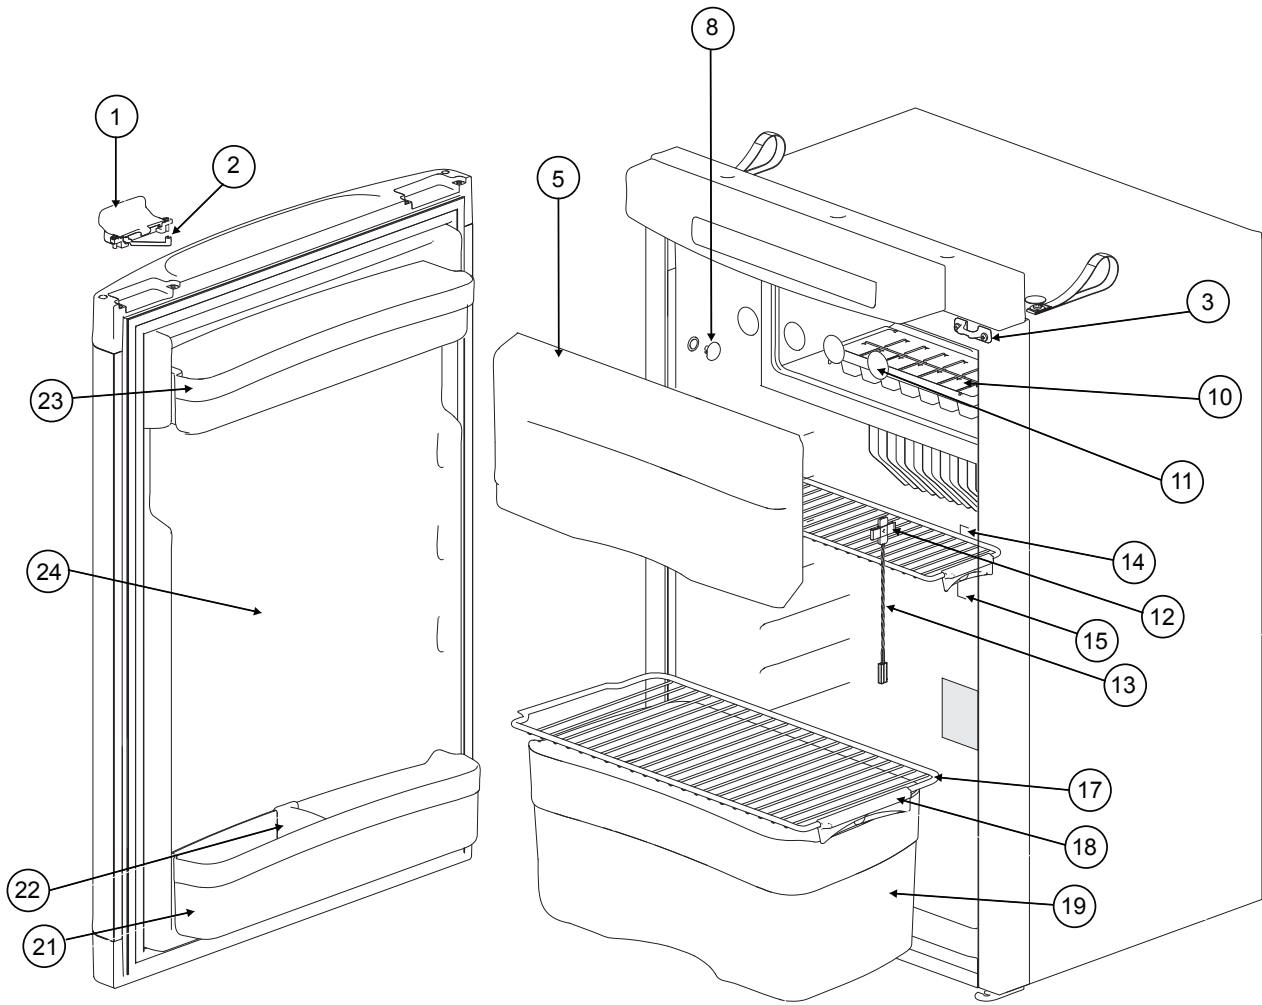

CABINET AREA (FRONT VIEW) - N3104

Art02380A

CABINET AREA (FRONT VIEW) - N3104

NO.	PART #	DESCRIPTION	N3104
1	62698527	LATCH-BLACK	X
2	SPARE PART KIT	STORAGE STRAP	X
3		STRIKE PLATE-BLACK	X
5	690852	FREEZER DOOR	X
	636864	KIT SERVICE FREEZER DOOR REPLACEMENT	X
8	62362208	CAP (CONTAINS 2 CAPS)	X
10	61630422	ICE CUBE TRAY	X
11	62447908	CAP- FREEZER BOLT (CONTAINS 12 CAPS)	X
12	623059	FIN CLIP	X
13	623077	THERMISTOR	X
14	69086708	SHELF C	X
15	62362608	SHELF CLIP-SMALL	X
17	69086808	SHELF F	X
18	62362508	SHELF CLIP-LARGE	X
19	62698012	VEGETABLE BIN	X
20	62400127	LATCH BOTTOM	X
21	69082412	DOOR BIN-CURVED DEEP	X
22	62698912	BOTTLE RETAINER	X
23	69082312	DOOR BIN-CURVED SHALLOW	X
24	690152107R	DOOR ASSEMBLY	X
NS	69021727	KIT -TO CHANGE REFR DOOR SWING FROM LEFT HINGE TO RIGHT HINGE	X
NS	69021827	KIT -TO CHANGE REFR DOOR SWING FROM RIGHT HINGE TO LEFT HINGE	X
NS	635010	KIT- HINGE LH	X
NS	635011	KIT- HINGE RH	X

NS - NOT SHOWN

NO LONGER AVAILABLE