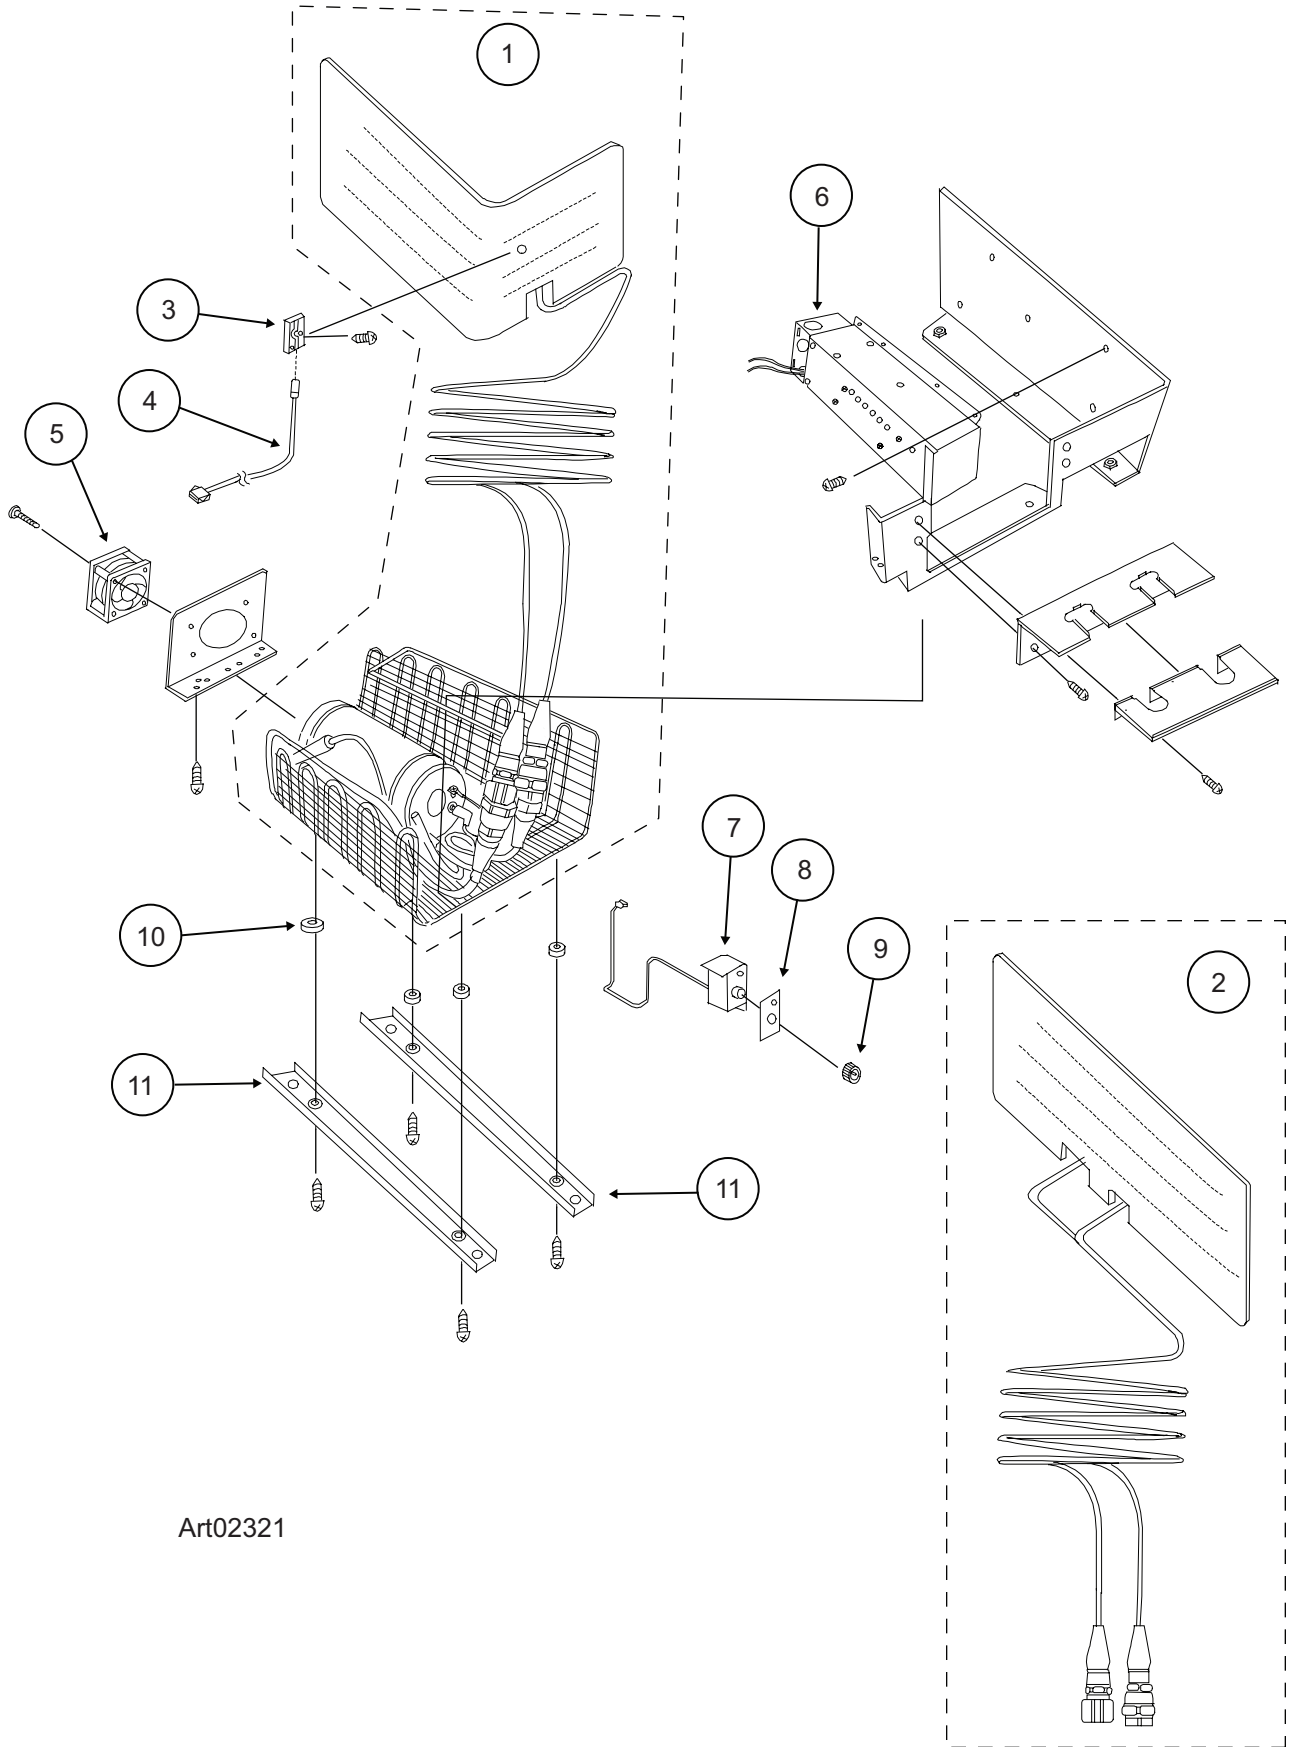

# PARTS LIST

**MODELS**

**SCQT4408F-L**

**SCQT4408F-I**

**PART NO. 635806**  
**NORCOLD 5/19/2015**

# COOLING SYSTEM - SCQT4408

Art02321

## COOLING SYSTEM- SCQT4408

NO.	PART #	DESCRIPTION	SCQT4408F-L	SCQT4408F-I
1	1610 147 00	COOLING UNIT WITH EVAPORATOR	X	
2	1610 147 10	COOLING UNIT WITH EVAPORATOR		X
3	4223 050 00	HOLDER	X	X
4	6055 054 20	THERMISTOR-EVAPORATOR	X	X
5	1609 289 00	FAN MOTOR	X	X
6	1601 217 20	POWER SUPPLY	X	X
7	1601 182 40	CONTROL ASSEMBLY	X	X
8	5450 746 00	MARK-EVAPORATOR FRAME	X	X
9	1602 067 00	DIAL ASSEMBLY	X	X
10	3609 065 10	SPACER	X	X
11	3223 019 10	SUPPORT	X	X
NS	6010 784 00	THERMOSTAT EXTENSION WIRE (OPTIONAL)	X	X