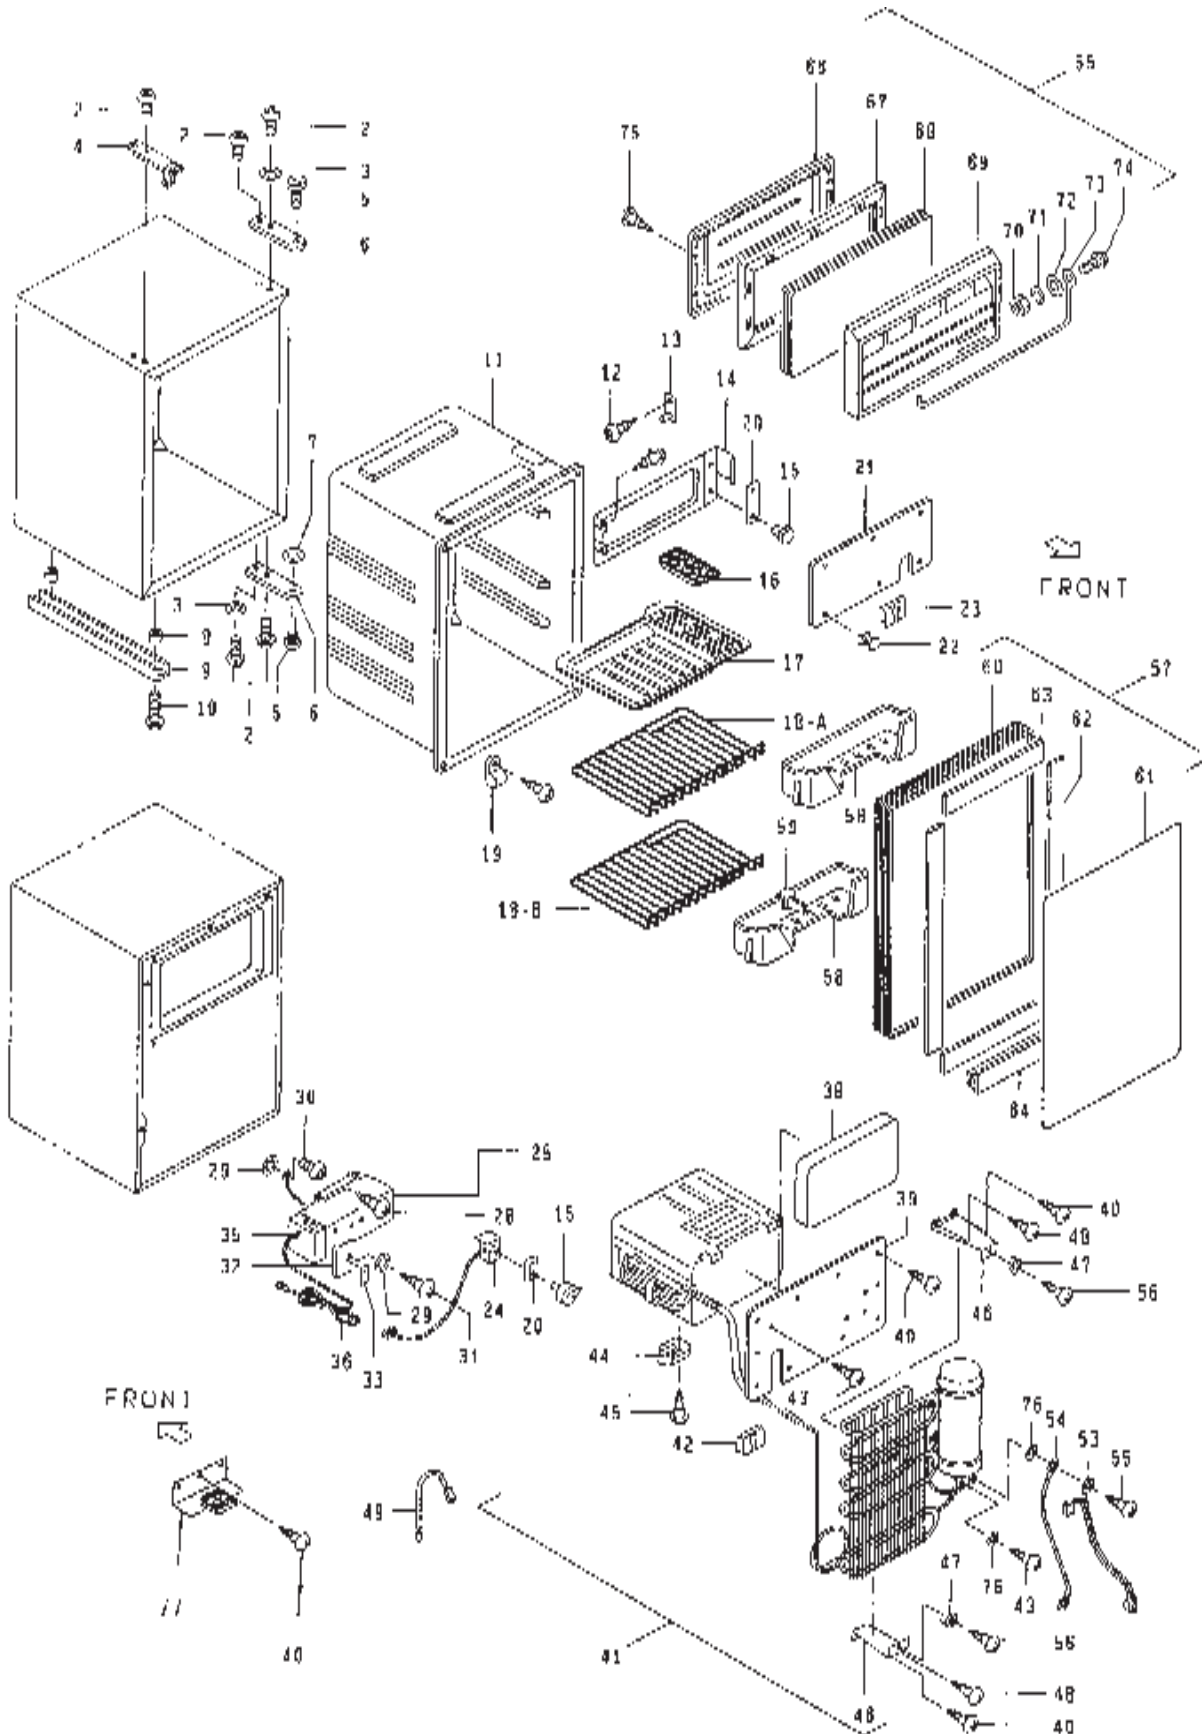

## REFRIGERATOR ASSEMBLY - DE490/DC490/DC490V

NO.	PART #	DESCRIPTION	DE490	DC490	DC490V
2	8050050104	SCREW-TAPPING (DE490 ENDED JUNE 2000 - SERIAL MNN)	X	X	
	501042700	BOLT/SCREW (DE490 BEGAN JULY 2000 - SERIAL MON)	X		X
3	83400500010	WASHER-TEETH LOCK	X	X	X
4	160924300	HOLDER ASSY-TRAVEL LATCH (DE490 ENDED JUNE 2000-MNN)	X		
NS	304111010	PLATE-TRAVEL PIN/3 HOLE (DE490 BEGAN JULY 2000-SERIAL # MON)	X		X
NS	160207620	TRAVEL PIN ASSY (USE 160207630)		X	
NS	160207630	TRAVEL PIN ASSY-1.73" (DE490 BEGAN JULY 2000- SERIAL# MON)	X		X
5	505502330	HINGE PIN-0.625" (DE490 ENDED JUNE 2000-SERIAL#MNN)	X	X	
6	304111000	PLATE-HINGE (DE490 BEGAN JULY 2000-SERIAL# MON)	X	X	
NS	160932600	HINGE/PIN ASSY-1.5" ( PIN WELDED INTO HINGE)	X		X
7	8300087001	WASHER	X	X	X
8	412000800	CUSHION-RUBBER LEG	X	X	
	360906500	SPACER-LEG/METAL			X
9	322301900	SUPPORT-BOTTOM RAIL	X	X	X
10	8010060401	SCREW (USE WITH 412000800 CUSHION-RUBBER LEG)	X	X	
	500013500	SCREW (USE WITH 360906500 SPACER-LEG/METAL)			X
11	160924000	INNER CASE ASSY	X	X	X
12	80830441220	SCREW-TAPPING	X	X	X
13	16090480000	HINGE-EVAPORATOR DOOR	X	X	X
14	422600120	EVAPORATOR FRAME	X	X	X
15	160206700	KNOB-THERMOSTAT	X	X	X
16	160203000	ICE CUBE TRAY	X	X	X
17	433000500	DRAINAGE PAN	X	X	X
18-A	523001210	SHELF-TOP	X	X	X
18-B	523001220	SHELF-BOTTOM	X	X	X
19	645103950	HOLDER-SHELF	X	X	X
20	545074700	MARK-EVAPORATOR FRAME	X		
	545020770	MARK-EVAPORATOR FRAME		X	X
21	430307000	PLATE-"I"	X	X	X
22	645100510	FASTENER-PLASTIC RIVET	X	X	X
23	416004200	BUSHING-FOR BLIND PLATE	X	X	X
24	160114020	THERMOSTAT	X	X	X
25	160113910	POWER SUPPLY	X		
	160114900	POWER SUPPLY (ALTERNATE PART # 160113920)		X	X
28	8083044121	SCREW-TRUSS TAPPING/4 X 12	X	X	X
29	834004000	WASHER-TEETH LOCK	X	X	X
30	8000040121	SCREW	X	X	X
31	8084043081	SCREW-TRUSS TAPPING/4 X 8	X	X	X
32	322119100	COVER-DC WIRES	X		
33	546017120	CAUTION PLATE	X		
35	601600010	GROMMET-STRAIN RELIEF	X	X	X
36	191203410	CORD ASSY-AC	X		
NS	190261900	COUPLER ASSY-DC WIRES		X	X
38	439010300	HEAT INSULATOR	X	X	X