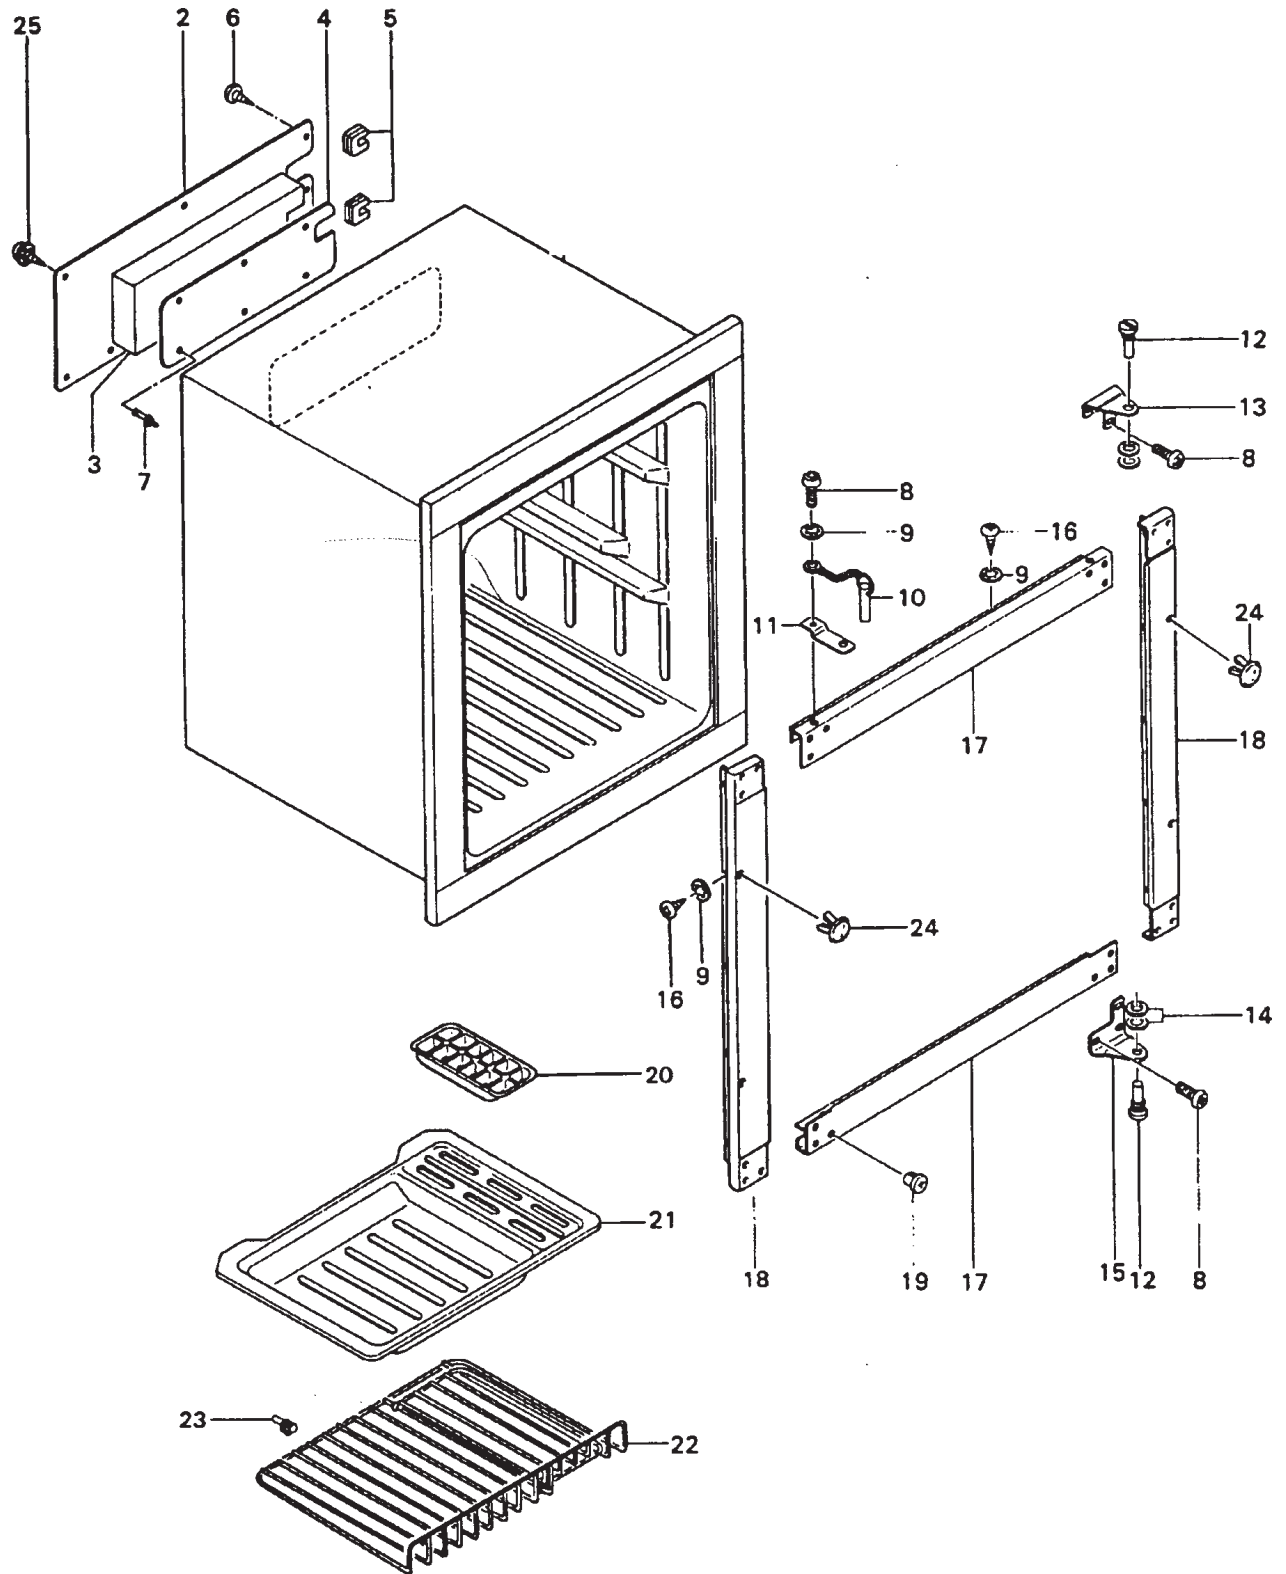

PARTS LIST

DE251E

EV251E

PART # 619751
NORCOLD 11/09/2011

CABINET ASSEMBLY - DE251E/EV251E

CABINET ASSEMBLY - DE251E/EV251E

NO.	PART #	DESCRIPTION	DE251E	EV251E
2	304300220	BLIND PLATE	X	X
3	439003700	HEAT INSULATOR-AT BLIND PLATE	X	X
4	430301900	PLATE-"I"/CABINET	X	X
5	416004200	BUSHING-FOR BLIND PLATE	X	X
6	80830441210	SCREW-TRUSS TAPPING/M4x12	X	X
7	645100510	FASTENER-PLASTIC RIVET	X	X
8	80500401040	SCREW-M4x10	X	X
9	83400400010	WASHER-TEETH LOCK	X	X
10	160201440	TRAVEL PIN ASSY (USE 160207600)	X	X
	160207600	TRAVEL PIN ASSY-0.75"	X	X
	160207610	TRAVEL PIN ASSY-WHITE	X	X
11	322118720	SUPPORT-TRAVEL PIN	X	X
12	505502320	HINGE PIN (USE 61114600)	X	X
13	322118820	HINGE-RH TOP	X	X
14	503001900	WASHER	X	X
15	322118920	HINGE-RH BOTTOM	X	X
16	80830441210	SCREW-TRUSS TAPPING/M4x12	X	X
17	323005810	CABINET FRAME-BLACK/TOP/BOTTOM	X	X
	323005830	CABINET FRAME-WHITE/TOP/BOTTOM (USE 323005810)	X	X
18	323005910	CABINET FRAME-BLACK/SIDES	X	X
	323005930	CABINET FRAME-WHITE/SIDES (USE 323005910)	X	X
19	8080043103	SCREW-TAPPING/HINGE HOLE/BLACK	X	X
	80800431020	SCREW-TAPPING/HINGE HOLE/WHITE	X	X
20	160203000	ICE CUBE TRAY	X	X
21	433001401	DRAINAGE PAN	X	X
22	523002600	SHELF	X	X
23	645101700	HOLDER-SHELF/REAR	X	X
24	422101510	CAP-BLACK/INSTALLATION HOLES	X	X
	422101520	CAP-WHITE/INSTALLATION HOLES	X	X
25	8073044121	SCREW-TAPPING/WITH TEETH LOCK WASHER	X	X