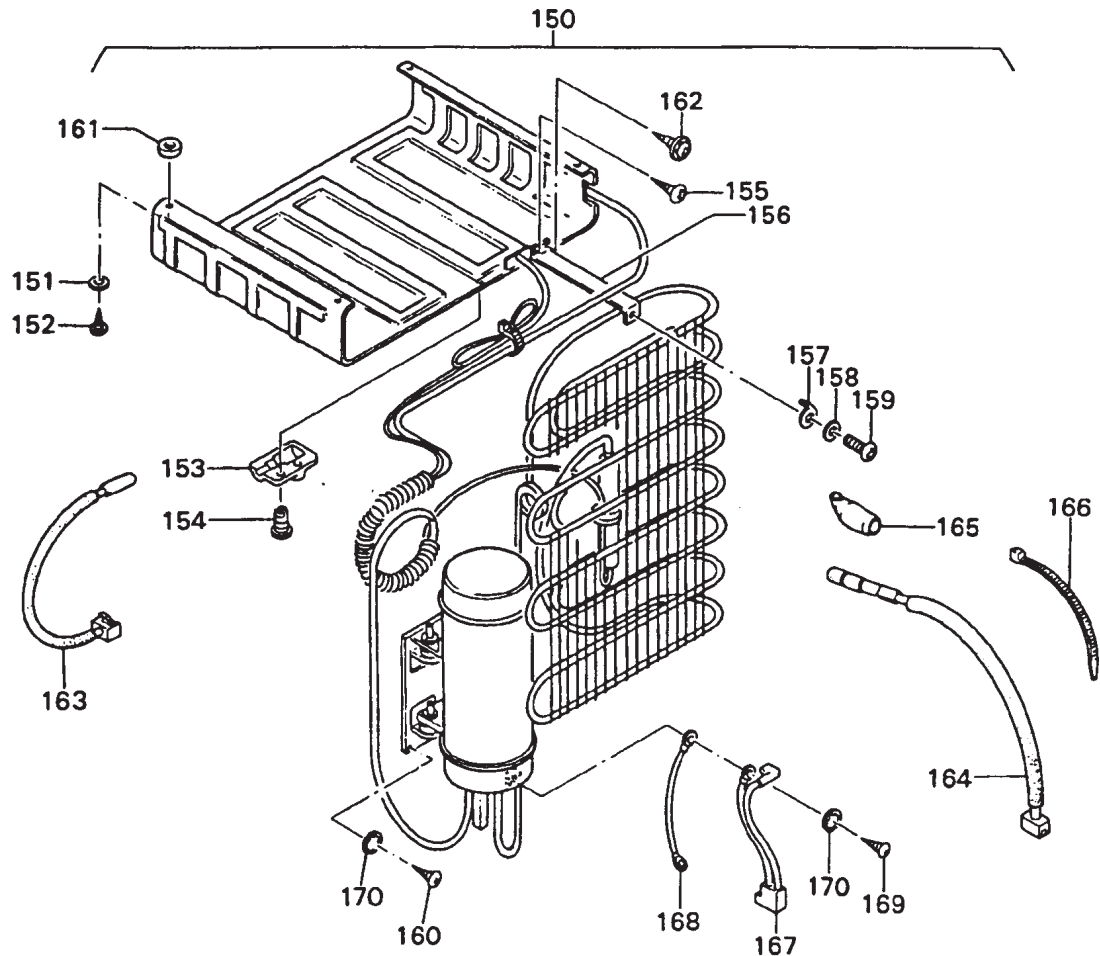

COOLING UNIT AREA - DE251E/EV251E

NO.	PART #	DESCRIPTION	DE251E	EV251E
150	161005010	COOLING UNIT-DE251E/DC254A/DE250G	X	
	161005040	COOLING UNIT-EV251E		X
151	403001700	WASHER-"I"	X	X
152	80800441620	SCREW-TAPPING/M4x16	X	X
153	422305000	HOLDER-THERMISTER/AT EVAPORATOR	X	X
154	8080043082	SCREW-TAPPING	X	X
155	500800400	SCREW-TAPPING	X	X
156	322132800	HOLDER-CONDENSER	X	X
157	322005310	HOLDER-CONDENSER WASHER	X	X
158	8320042003	WASHER-SPRING LOCK	X	X
159	8080043163	SCREW-TAPPING	X	X
160	80830431210	SCREW-TAPPING/M4x12	X	X
161	422000700	COLLAR-"I"/AT EVAPORATOR	X	X
162	8073044121	SCREW-TAPPING/WITH TEETH LOCK WASHER	X	X
163	605503201	THERMISTER-EVAPORATOR	X	X
164	605503300	THERMISTER-WIRE CONDENSER (USE 605503301)	X	X
165	410110200	CAP-THERMISTER	X	X
166	645105900	FASTENER	X	X
167	190228600	COUPLER ASSY	X	X
168	192116604	CORD WITH TERMINAL-GROUND CORD	X	X
169	8040043081	SCREW-TRUSS TAPPING/M4x8	X	X
170	83400400010	WASHER-TEETH LOCK	X	X

PART IS NO LONGER AVAILABLE