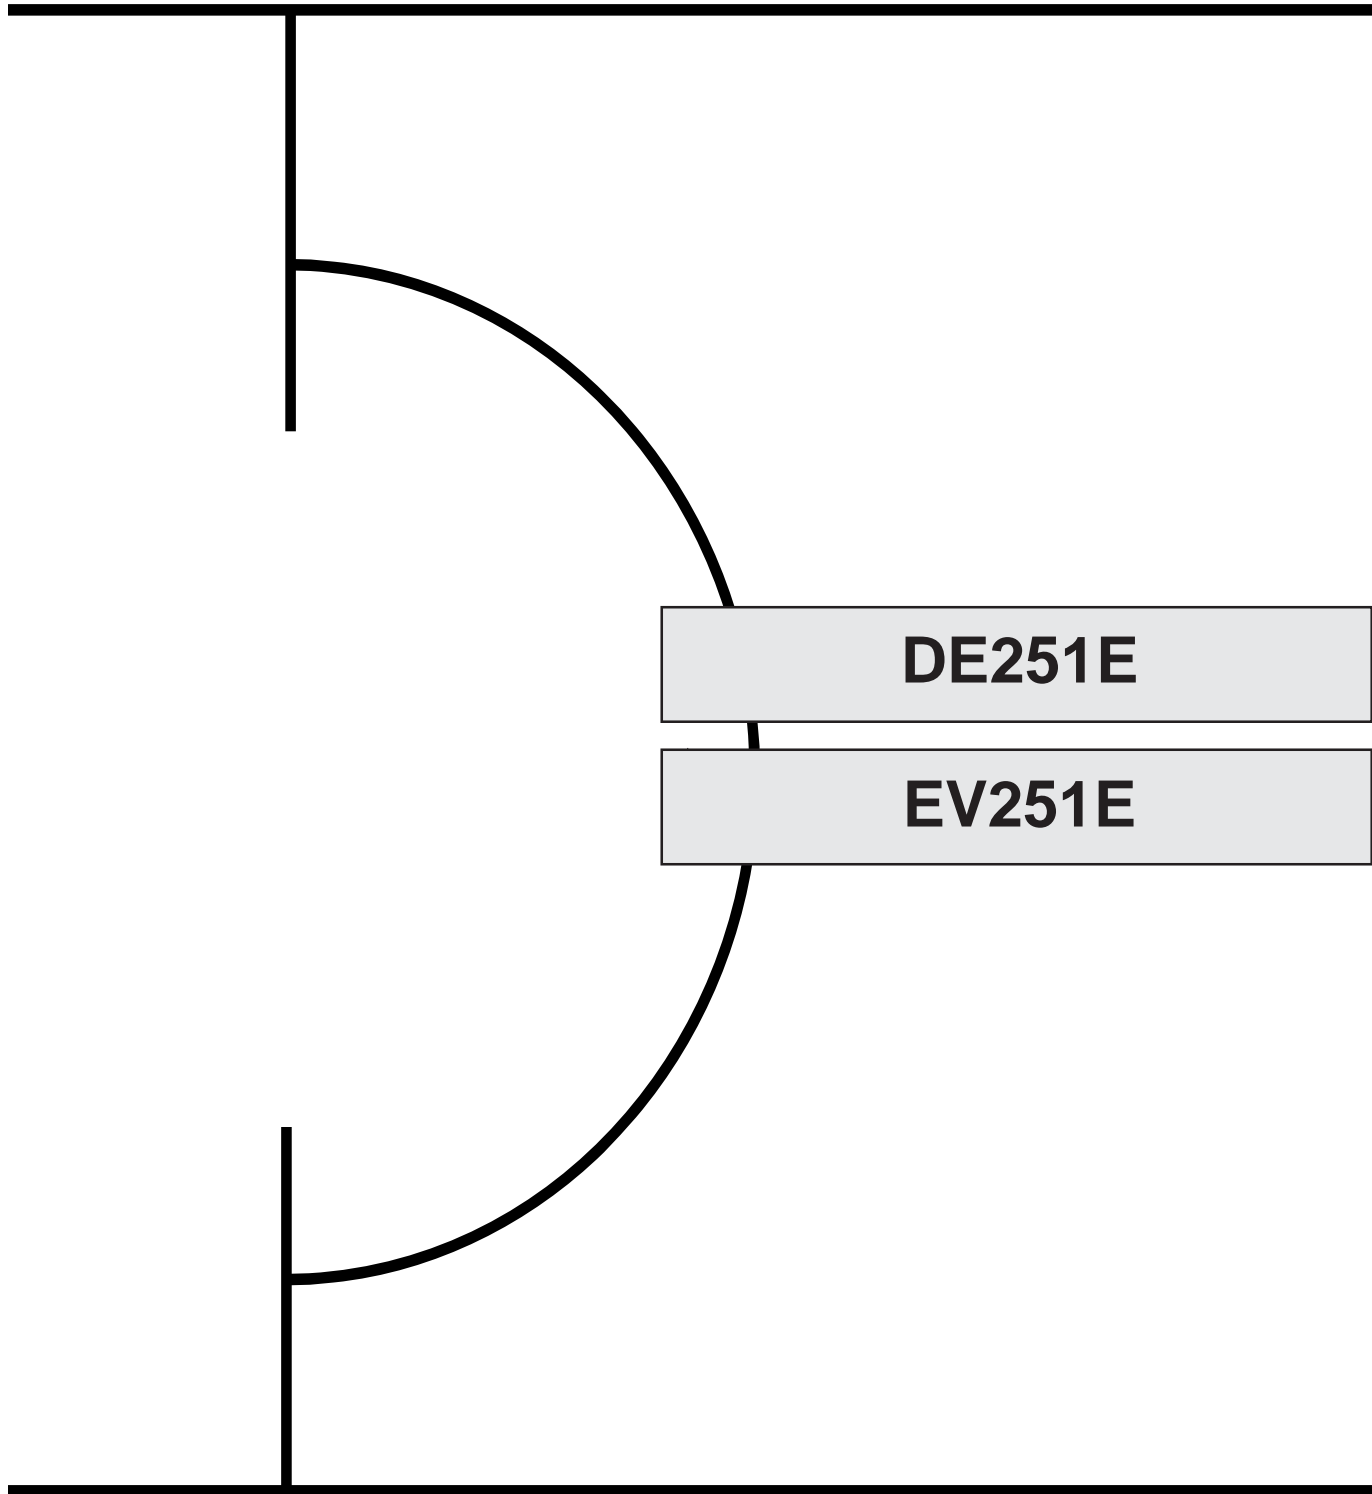

PARTS LIST

DE251E

EV251E

PART # 619751
NORCOLD 11/09/2011

CABINET ASSEMBLY - DE251E/EV251E

CABINET ASSEMBLY - DE251E/EV251E

NO.	PART #	DESCRIPTION	DE251E	EV251E
2	304300220	BLIND PLATE	X	X
3	439003700	HEAT INSULATOR-AT BLIND PLATE	X	X
4	430301900	PLATE-"I"/CABINET	X	X
5	416004200	BUSHING-FOR BLIND PLATE	X	X
6	80830441210	SCREW-TRUSS TAPPING/M4x12	X	X
7	645100510	FASTENER-PLASTIC RIVET	X	X
8	80500401040	SCREW-M4x10	X	X
9	83400400010	WASHER-TEETH LOCK	X	X
10	160201440	TRAVEL PIN ASSY (USE 160207600)	X	X
	160207600	TRAVEL PIN ASSY-0.75"	X	X
	160207610	TRAVEL PIN ASSY-WHITE	X	X
11	322118720	SUPPORT-TRAVEL PIN	X	X
12	505502320	HINGE PIN (USE 61114600)	X	X
13	322118820	HINGE-RH TOP	X	X
14	503001900	WASHER	X	X
15	322118920	HINGE-RH BOTTOM	X	X
16	80830441210	SCREW-TRUSS TAPPING/M4x12	X	X
17	323005810	CABINET FRAME-BLACK/TOP/BOTTOM	X	X
	323005830	CABINET FRAME-WHITE/TOP/BOTTOM (USE 323005810)	X	X
18	323005910	CABINET FRAME-BLACK/SIDES	X	X
	323005930	CABINET FRAME-WHITE/SIDES (USE 323005910)	X	X
19	8080043103	SCREW-TAPPING/HINGE HOLE/BLACK	X	X
	80800431020	SCREW-TAPPING/HINGE HOLE/WHITE	X	X
20	160203000	ICE CUBE TRAY	X	X
21	433001401	DRAINAGE PAN	X	X
22	523002600	SHELF	X	X
23	645101700	HOLDER-SHELF/REAR	X	X
24	422101510	CAP-BLACK/INSTALLATION HOLES	X	X
	422101520	CAP-WHITE/INSTALLATION HOLES	X	X
25	8073044121	SCREW-TAPPING/WITH TEETH LOCK WASHER	X	X