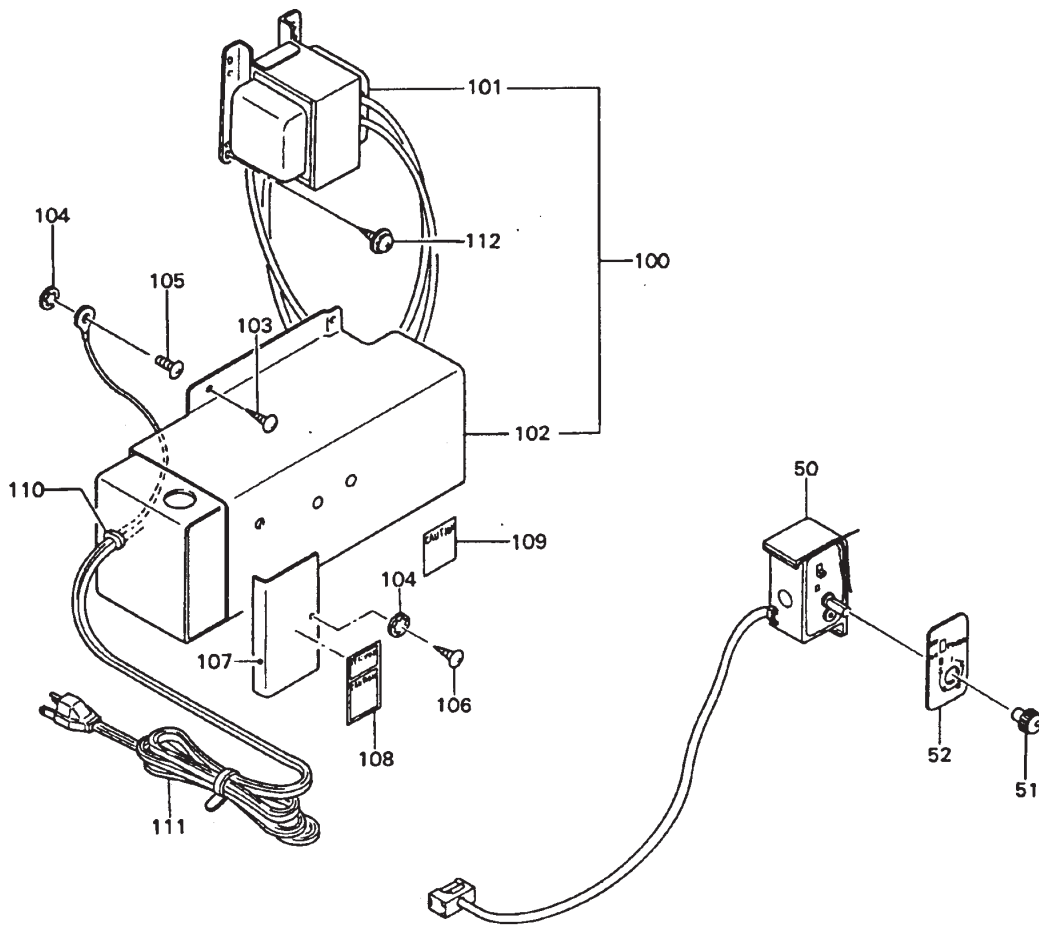

THERMOSTAT & POWER SUPPLY - DE251E/EV251E

NO.	PART #	DESCRIPTION	DE251E	EV251E
50	160107210	THERMOSTAT	X	X
51	160206700	KNOB-THERMOSTAT	X	X
52	545020740	MARK-THERMOSTAT COVER	X	X
100	16011396007	KIT-POWER SUPPLY (NOT SHOWN)	X	
	16011393008	KIT-POWER SUPPLY (NOT SHOWN)		X
	160107100	POWER SUPPLY (USE 16011396007)	X	
	160107000	POWER SUPPLY (USE 16011393008)		X
101	196013100	TRANSFORMER ASSY (USE 16011396007)	X	
	196013110	TRANSFORMER ASSY (USE 16011393008)		X
102	163007800	OSCILLATOR ONLY (USE 16011396007)	X	
	163007700	OSCILLATOR ONLY (USE 16011393008)		X
103	80830441210	SCREW-TRUSS TAPPING/M4x12	X	X
104	834004000	WASHER-TEETH LOCK	X	X
105	8000040121	SCREW	X	X
106	80840430810	SCREW-TRUSS TAPPING/M4x8	X	X
107	322119100	COVER-DC WIRES	X	
	322124500	COVER-DC WIRES		X
108	546017100	CAUTION PLATE (ON DC COVER)	X	
109	546028000	CAUTION PLATE	X	
	546028900	CAUTION PLATE-POWER SUPPLY		X
110	601600010	GROMMET-STRAIN RELIEF	X	
111	191203410	CORD ASSY-AC	X	
	191217100	CORD ASSY-POWER		X
112	8073044121	SCREW-TAPPING/WITH TEETH LOCK WASHER	X	X