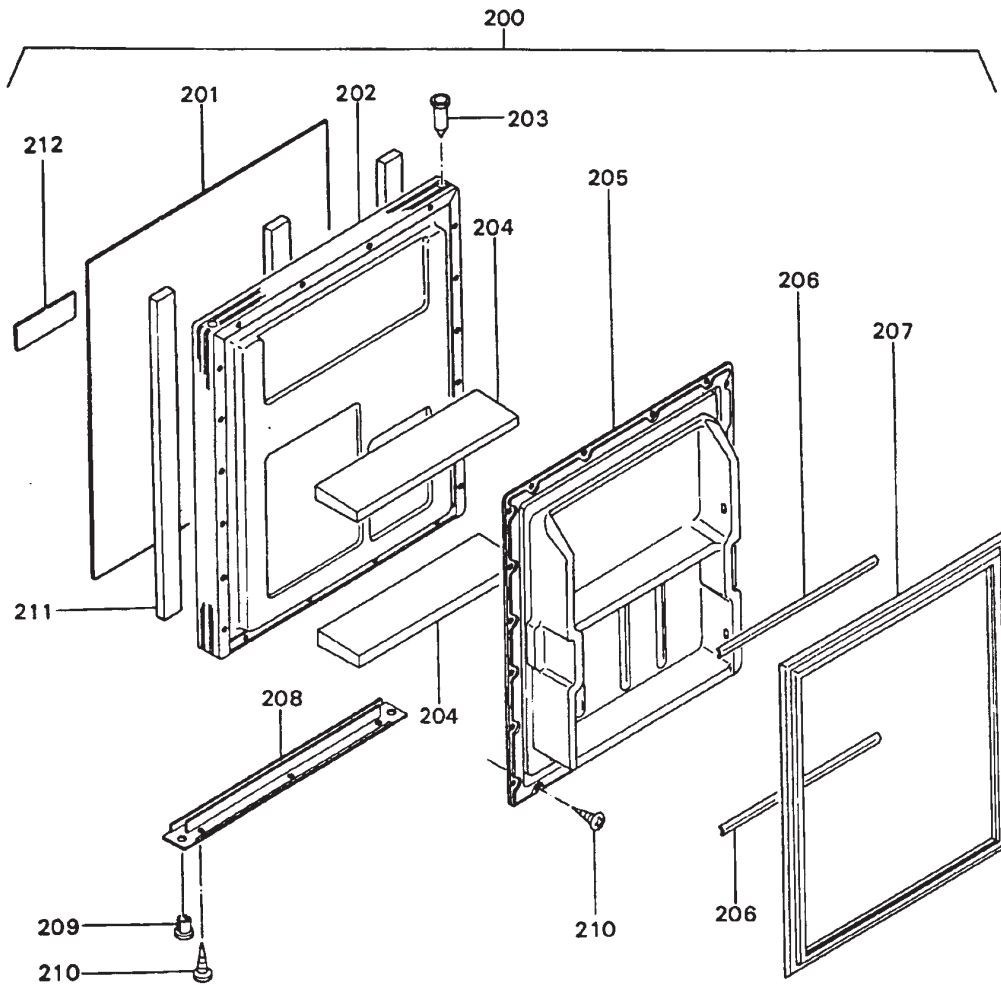

DOOR ASSEMBLY - DE251E/EV251E

NO.	PART #	DESCRIPTION	DE251E	EV251E
200	160017600	DOOR ASSY-BLACK (USE 160031620)	X	X
	160031620	DOOR KIT ASSY-GRAY	X	X
	160017640	DOOR ASSY-WHITE (USE 160031620)	X	X
	160031630	DOOR KIT ASSY-WHITE (USE 160031620)	X	X
201	302308310	DOOR PANEL-BLACK	X	X
	302303260	DOOR PANEL-WHITE	X	X
202	160907510	DOOR FRAME ASSY-BLACK/3 SIDES (USE 160031620)	X	X
	160907530	DOOR FRAME ASSY-WHITE/3 SIDES (USE 160031620)	X	X
203	404004700	HINGE BUSHING-POINTED	X	X
204	439003610	CUSHION-DOOR SHELF	X	X
205	433100510	DOOR LINER	X	X
206	242504000	BAR-BOTTLE HOLDER	X	X
207	414801200	DOOR GASKET	X	X
208	427600510	DOOR FRAME-BOTTOM/BLACK	X	X
	427600530	DOOR FRAME-BOTTOM/WHITE	X	X
209	404001000	HINGE BUSHING	X	X
210	80830441210	SCREW-TRUSS TAPPING/M4x12	X	X
211	412006610	CUSHION-DOOR ASSY/VERTICAL	X	X
212	545008203	MARK-NORCOLD/BLACK	X	X