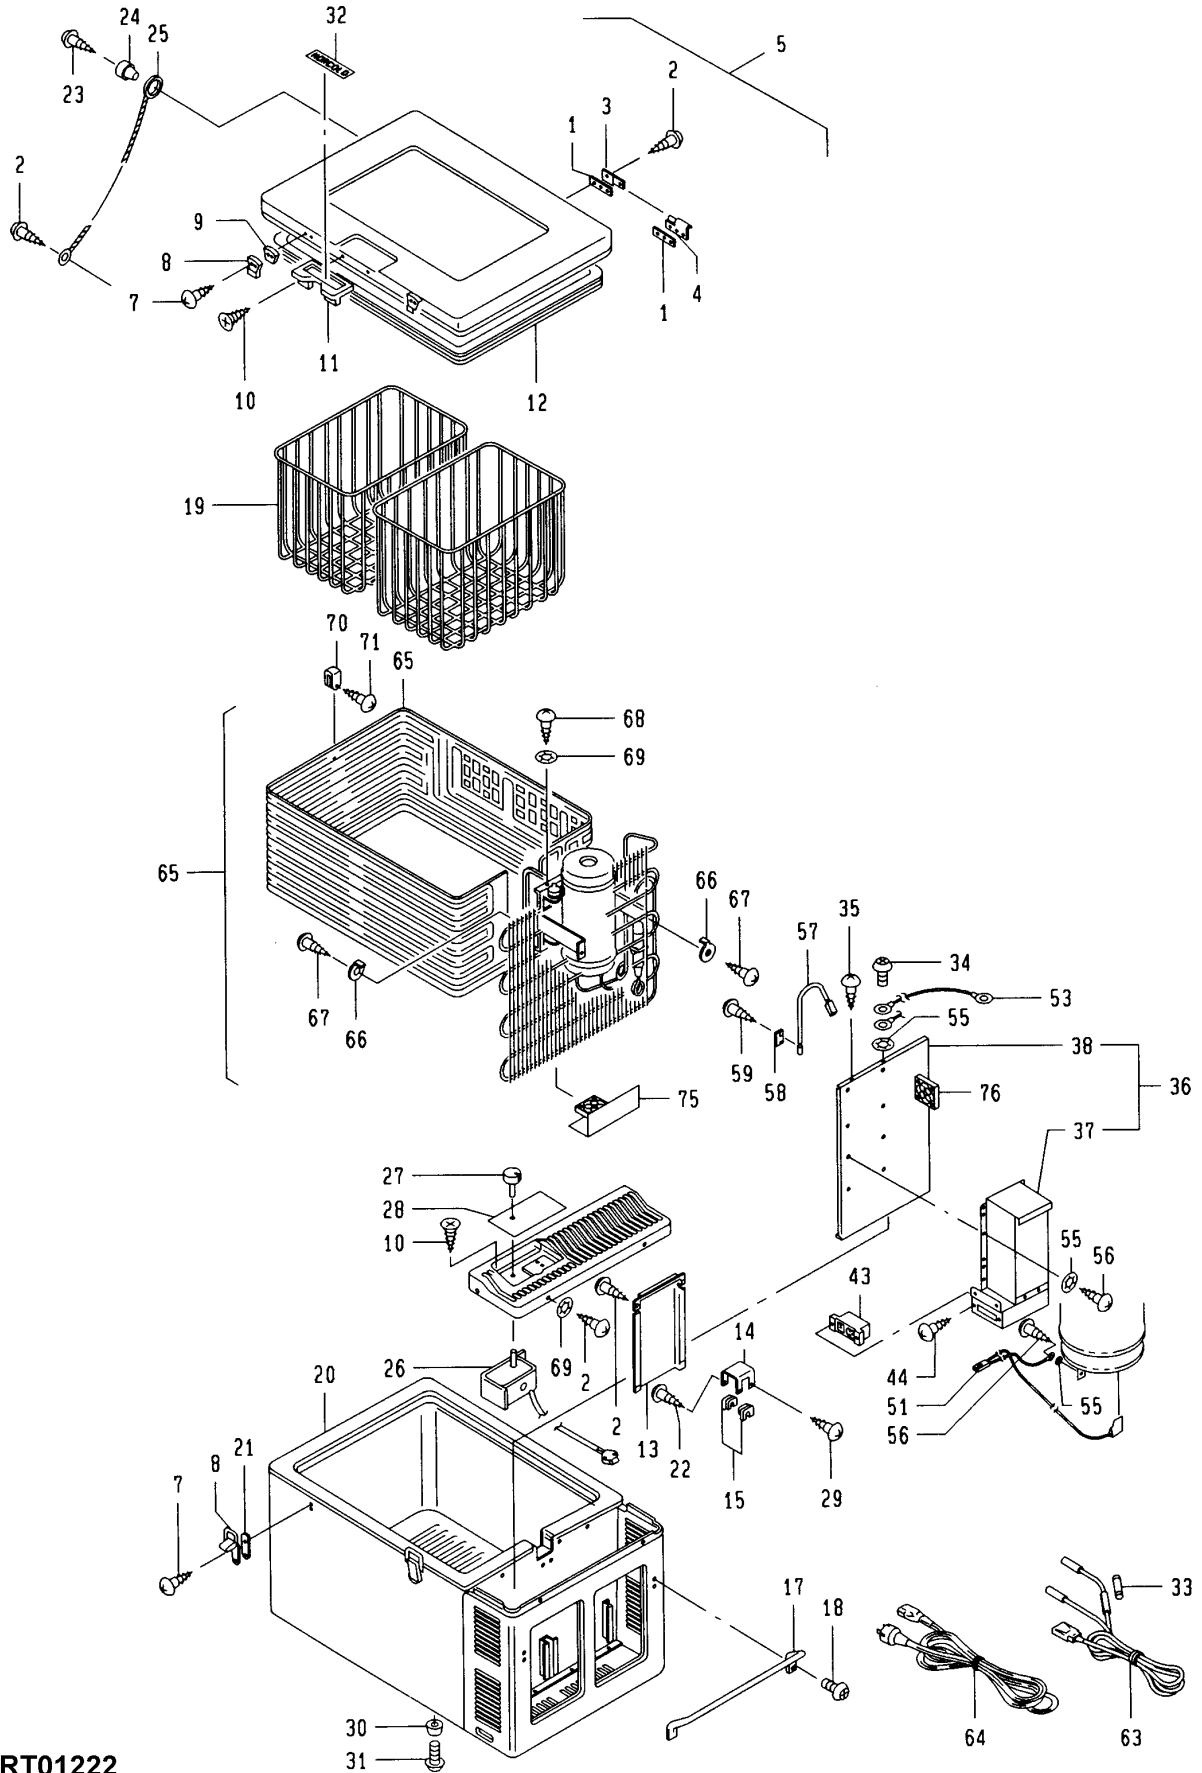

FINAL ASSEMBLY - MRFT460

ART01222

FINAL ASSEMBLY - MRFT460

NO.	PART #	DESCRIPTION
1	43011810	PLATE "I"
2	80830441220	SCREW-TAPPING
3	322117600	HINGE ASSY-FEMALE
4	160906100	HINGE ASSY-MALE
5	160004830	DOOR ASSY-COMPLETE
	160905520	DOOR CASE-GRAY
7	8081034122	SCREW-TAPPING
8	626000800	LATCH-TWO PARTS
9	430112900	PLATE-"I"
10	8081044121	SCREW-TAPPING
11	422500401	DOOR HANDLE-WITHOUT NORCOLD MARK
12	414800800	DOOR GASKET
13	421103401	BLIND COVER
14	433000910	COVER-PIPE
15	416006300	BUSHING-FOR PIPE COVER
	160207800	COVER ASSY (MOTOR COVER/TOP)
17	323300540	HANDLE-GRAY/CABINET
18	8050050089	SCREW
19	523001800	BASKET-HALF
20	160022900	CABINET ASSEMBLY
21	430113000	PLATE-"I"
22	8085034122	SCREW-TAPPING
23	80800441620	SCREW-TAPPING
24	360403000	HOLDER-CHAIN
25	160906300	CHAIN ASSY
26	160114400	THERMOSTAT
27	160206700	KNOB-THERMOSTAT
28	545026160	MARK-CONTROL
29	8083044121	SCREW-TRUSS TAPPING/4 X 12
30	412005800	CUSHION-RUBBER LEG
31	8000060201	SCREW
32	545007702	MARK-NORCOLD/BLACK/WITH GRAY CABINET
33	603614510	FUSE-8 AMP/FOR DC CORD
34	8000040121	SCREW
35	8083044121	SCREW-TRUSS TAPPING/4 X 12
36	160115400	POWER SUPPLY-WITH PLATE (USE 160115100)
37	160115100	POWER SUPPLY
38	322309320	PLATE-FOR POWER SUPPLY
43	163205502	TERMINAL BLOCK (USE 163205500)
44	8085034101	SCREW-TAPPING
51	190264730	CORD ASSY-COMPRESSOR CORD