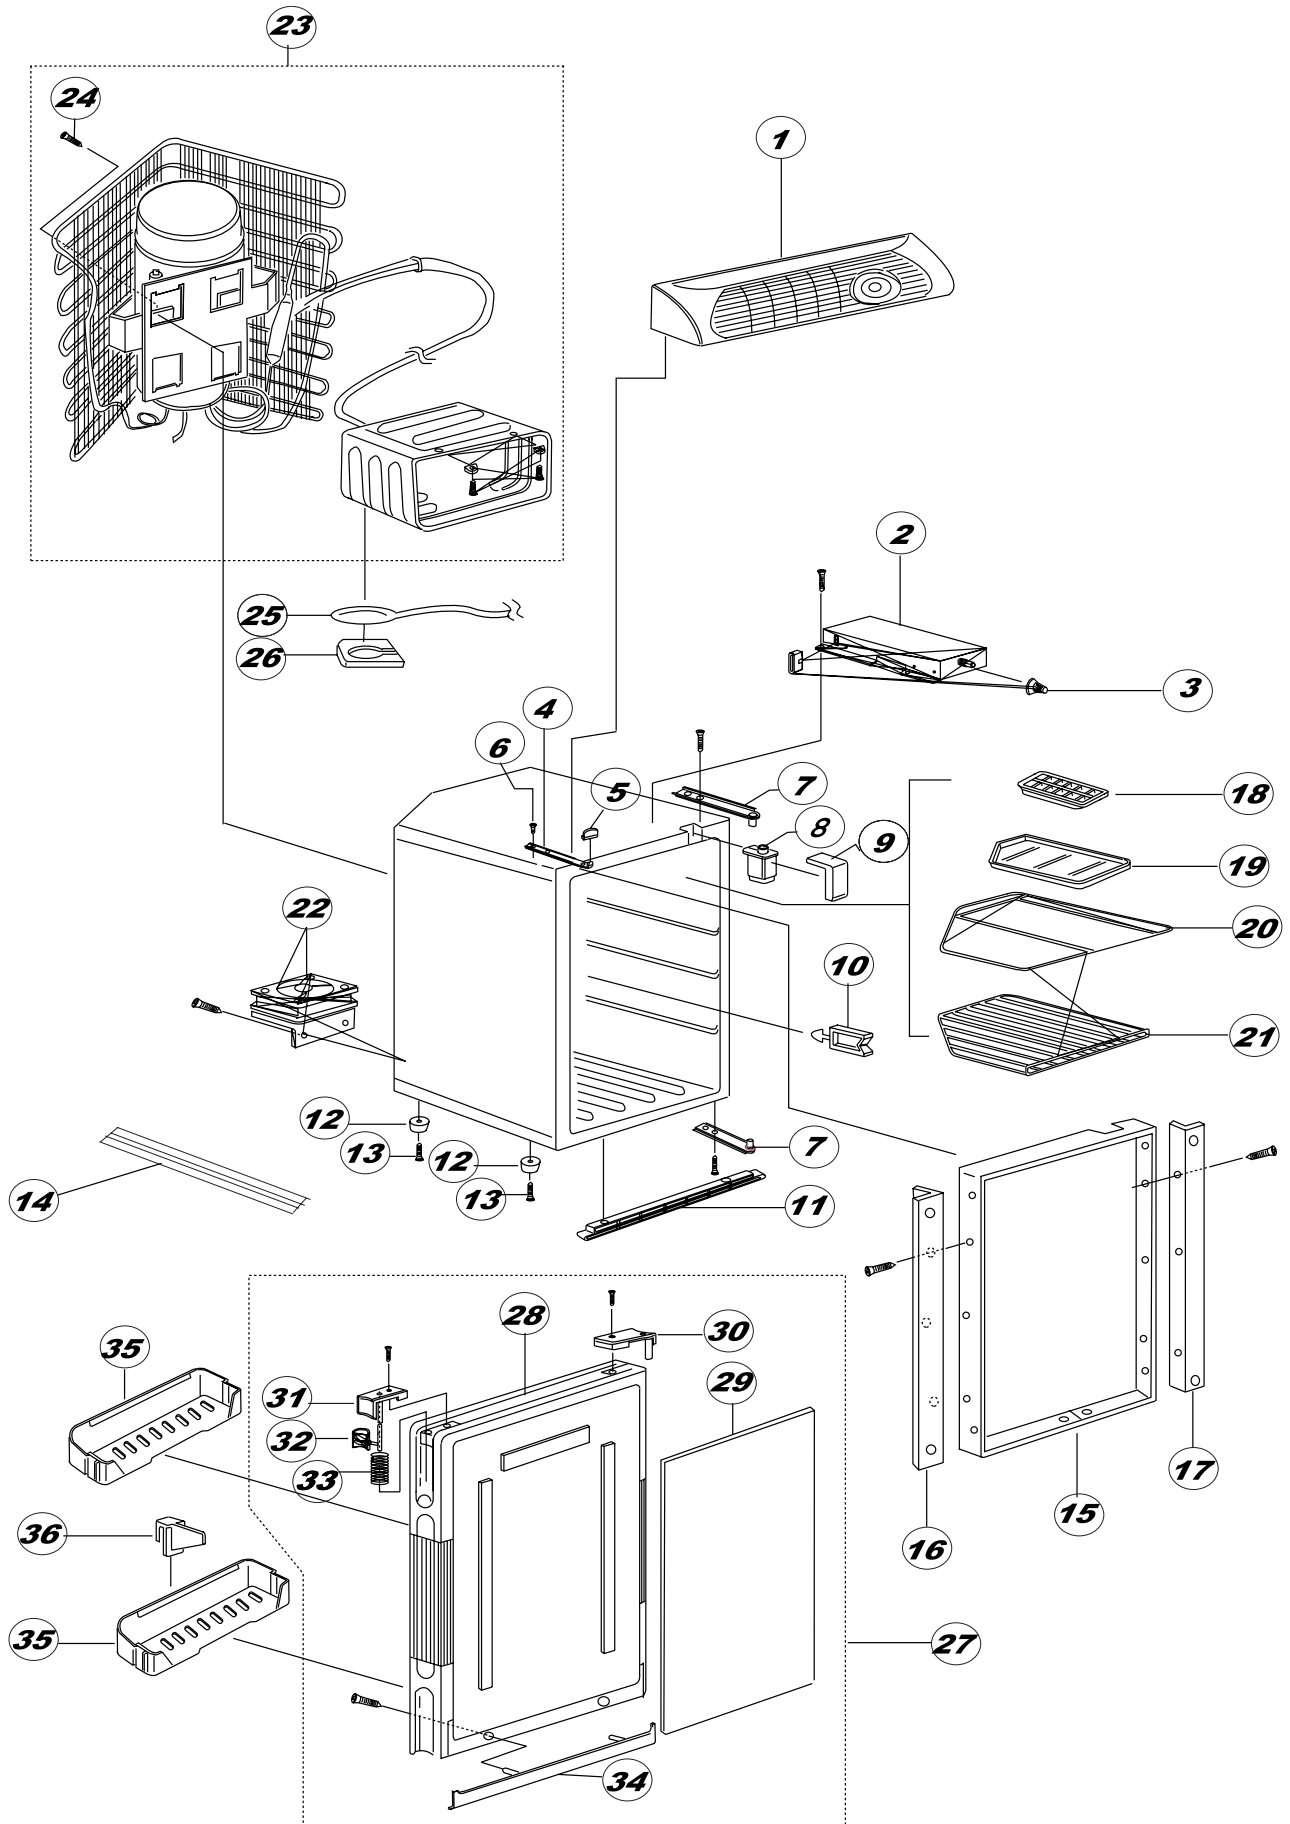

REFRIGERATOR ASSEMBLY - DC0051 SERIES

NO.	PART #	DESCRIPTION	DC0051	DC0051K	DC0051S
1	422511000	COVER-CONTROL/BLACK	X	X	
	422511010	COVER-CONTROL/STAINLESS			X
2	163010700	POWER SUPPLY-DC	X	X	X
3	160220100	KNOB-THERMOSTAT	X	X	X
4	300206400	PLATE-FOR TRAVEL LATCH	X	X	
5	422111400	COVER-PLATE FOR TRAVEL LATCH/BLACK	X	X	
6	501042700	BOLT/SCREW	X	X	X
7	160932610	HINGE ASSY	X	X	X
8	416027200	BUSHING-RUBBER/CABINET/COOLING UNIT TUBING	X	X	X
9	404006300	BUSHING-"I"/PLASTIC/CABINET/COOLING UNIT TUBING	X	X	X
10	645109400	HOLDER-SHELF/REAR	X	X	X
11	422601500	FRAME-CABINET BOTTOM/BLACK	X	X	
	422601510	FRAME-CABINET BOTTOM/STAINLESS			X
12	412018700	CUSHION-BOTTOM LEG	X	X	X
	412019500	CUSHION-BOTTOM RAIL (PRODUCED APRIL 2001 & AFTER)	X	X	X
13	80800432050	SCREW-BOTTOM LEG	X	X	X
	500013400	SCREW-BOTTOM RAIL & CUSHION (PRODUCED APRIL 2001 & AFTER)	X	X	X
14	427401000	SUPPORT-LOWER CABINET/LH (APRIL 2001 & AFTER)	X	X	X
	427401100	SUPPORT-LOWER CABINET/RH (APRIL 2001 & AFTER)	X	X	X
15	322376401	FRAME-COVER/CABINET FRONT/4 SIDES/BLACK	X	X	
16	323009831	FRAME-CABINET SIDE/LH/BLACK	X	X	
	323009870	FRAME-CABINET SIDE/LH/STAINLESS			X
17	323009841	FRAME-CABINET SIDE/RH/BLACK	X	X	
	323009880	FRAME-CABINET SIDE/RH/STAINLESS			X
18	160203000	ICE CUBE TRAY	X	X	X
19	433003800	DRAINAGE PAN	X	X	X
20	523003510	SHELF-UPPER/HOLDS DRAINAGE PAN	X	X	X
21	523003500	SHELF-LOWER	X	X	X
22	160928900	FAN ONLY-50 CYCLE/40 WATT	X	X	X
23	161011310	COOLING UNIT	X	X	X
24	500013600	SCREW	X	X	X
25	605505420	THERMISTER-EVAPORATOR	X	X	X
26	422305000	HOLDER-THERMISTER/AT EVAPORATOR	X	X	X
27	16004414008	DOOR ASSY-WITHOUT DOOR POCKET & DOOR PANEL/BLACK	X	X	
	16004415008	DOOR ASSY-WITHOUT DOOR POCKET & DOOR PANEL/STAINLESS			X
28	160933900	DOOR FRAME ASSY-BLACK (FOAMED DOOR LINER)	X	X	
	160933920	DOOR FRAME ASSY-STAINLESS (FOAMED DOOR LINER)			X
29	302313300	DOOR PANEL-BLACK	X	X	
	302313340	DOOR PANEL-STAINLESS			X
30	422111300	COVER-HINGE/RH/BLACK	X	X	
	422111310	COVER-HINGE/RH/STAINLESS			X
31	422111200	COVER-HINGE/LH/BLACK	X	X	
	422111210	COVER-HINGE/LH/STAINLESS			X
32	160222100	HANDLE ASSY-DOOR/BLACK	X	X	
	160222120	HANDLE ASSY-DOOR/STAINLESS			X
33	520004400	SPRING-TRAVEL LATCH	X	X	X
34	422602100	DOOR FRAME-BOTTOM/BLACK	X	X	
	422602120	DOOR FRAME-BOTTOM/STAINLESS			X
35	422508810	DOOR POCKET-DOOR SHELF BIN	X	X	X
36	422508610	PARTITION-DOOR POCKET	X	X	X
NS	606901100	FERRITE CORE	X	X	X
NS	623010	KIT-GRILL/DC0051K		X	
NS	621775	WIRING PICTAIL-PACCAR (POWER SUPPLY TO DC SOURCE)		X	