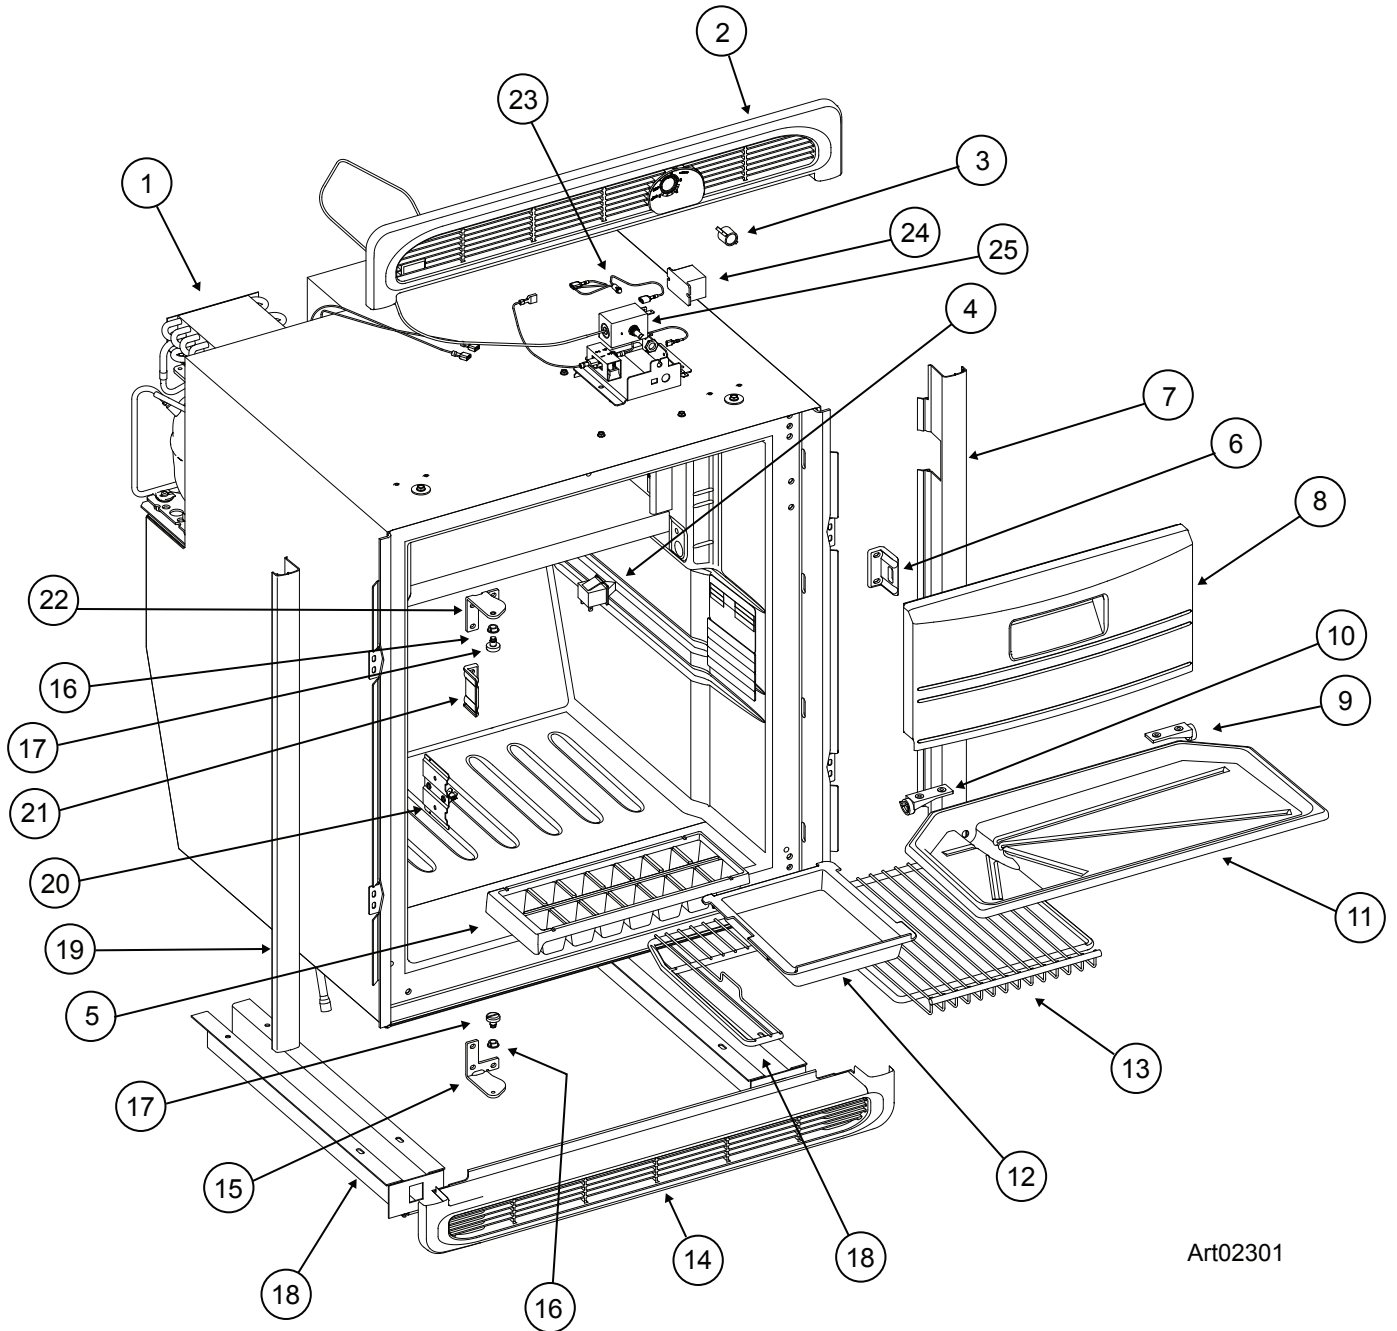

# PARTS LIST

## DC0041CR SERIES

DC0041CR

DC0041CRS

PART NO.636541  
NORCOLD 04/09/2014

## DOOR - (FRESH FOOD) - DC0041CR SERIES

NO.	PART #	DESCRIPTION	DC0041CR	DC0041CRS
1	621669	DOOR LINER ASSY-FOAMED	X	X
2	618510	HINGE-DOOR SIDE/TOP LH/BTM RH/BLACK	X	X
3	621667	PANEL RETAINER-BLACK/HINGE SIDE	X	X
4	618511	HINGE-DOOR SIDE/TOP RH/BTM LH/BLACK	X	X
5	623696	BIN-DOOR-LARGE WHITE	X	X
6	618619	BIN-DOOR SHELF/SMALL/WHITE	X	X
7	621668	PANEL RETAINER-BLACK/HANDLE SIDE	X	X
8	621520	DOOR HANDLE ASSY-VERTICAL	X	X
NS	618160	CAP-HINGE PLUG/BLACK	X	X
NS	619569	BOLT-CAP SHOULDER/TORX HEAD	X	X
NS	623866	DOOR PANEL- BLK ACRYLIC	X	
NS	632651	DOOR PANEL- SS		X

NS = NOT SHOWN

**CABINET ASSEMBLY - FRONT VIEW - DC0041CR SERIES**

Art02301