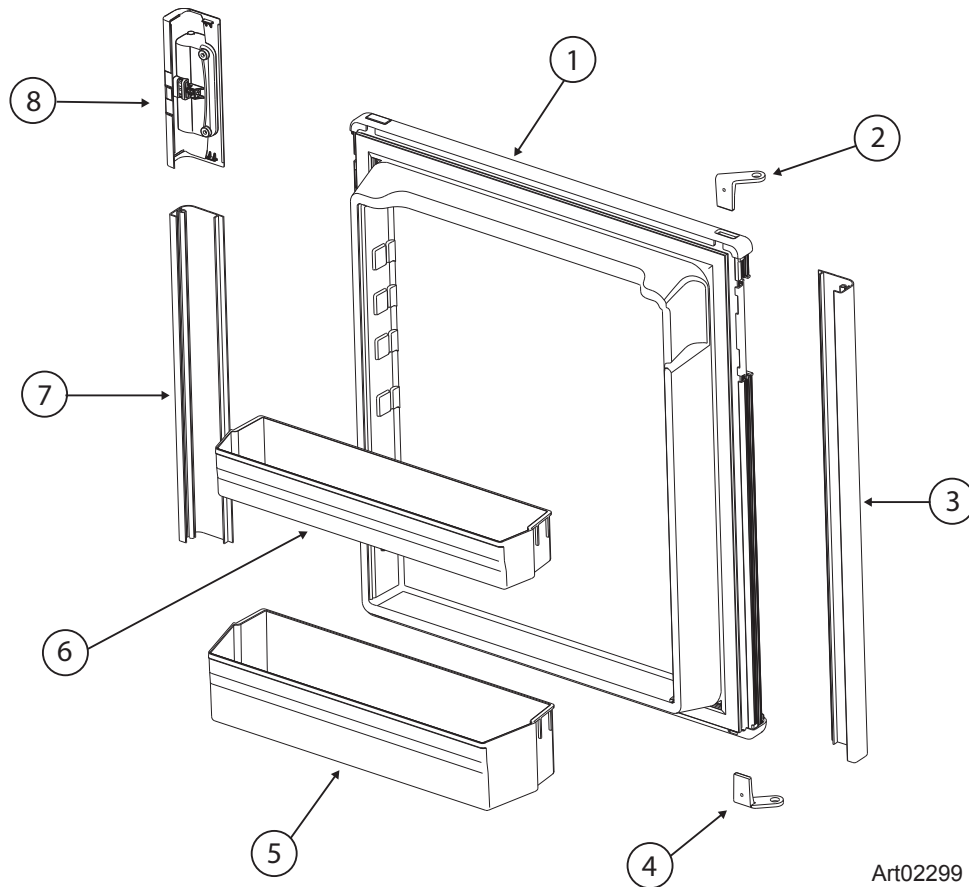

# PARTS LIST

## DOOR - (FRESH FOOD) - DC0041CR SERIES

NO.	PART #	DESCRIPTION	DC0041CR	DC0041CRS
1	621669	DOOR LINER ASSY-FOAMED	X	X
2	618510	HINGE-DOOR SIDE/TOP LH/BTM RH/BLACK	X	X
3	621667	PANEL RETAINER-BLACK/HINGE SIDE	X	X
4	618511	HINGE-DOOR SIDE/TOP RH/BTM LH/BLACK	X	X
5	623696	BIN-DOOR-LARGE WHITE	X	X
6	618619	BIN-DOOR SHELF/SMALL/WHITE	X	X
7	621668	PANEL RETAINER-BLACK/HANDLE SIDE	X	X
8	621520	DOOR HANDLE ASSY-VERTICAL	X	X
NS	618160	CAP-HINGE PLUG/BLACK	X	X
NS	619569	BOLT-CAP SHOULDER/TORX HEAD	X	X
NS	623866	DOOR PANEL- BLK ACRYLIC	X	
NS	632651	DOOR PANEL- SS		X