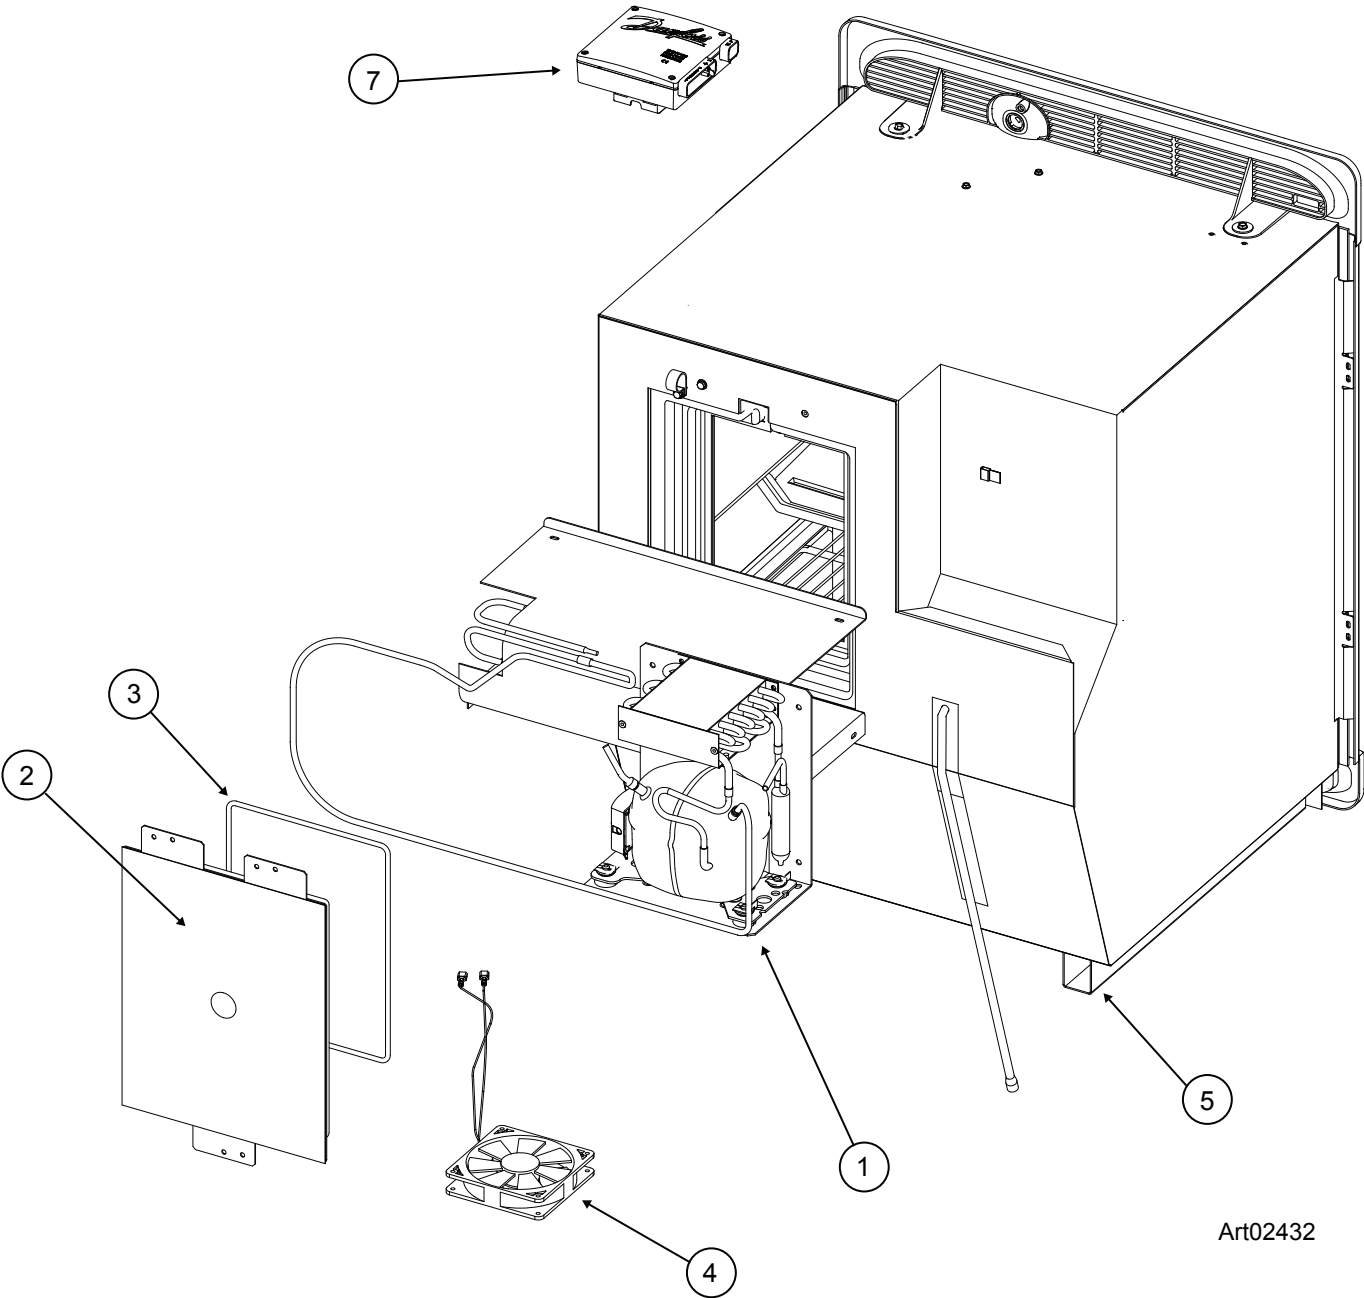

CABINET ASSEMBLY - REAR VIEW - DC0041CR SERIES

Art02432

CABINET ASSEMBLY - REAR VIEW - DC0041CR SERIES

NO.	PART #	DESCRIPTION	DC0041CR	DC0041CRS
1	634823	COOLING UNIT W/FAN	X	X
2	621617	FOAM PLUG PANEL ASSY-EVAPORATOR ACCESS	X	X
3	621571	GASKET-EVAPORATOR PLUG	X	X
4	634664	FAN-SYSTEM 12VDC	X	X
5	623133	CHANNEL-BOTTOM RAIL	X	X
7	634836	POWER MODULE	X	X
NS	634919	CABLE-REMOTE MODULE TO COMPRESSOR	X	X
NS	634880	WIRE- MODULE TO RELAY	X	X
NS	634874	POWER CORD-DC	X	X
NS	634821	REMOTE MODULE BASE/COVER KIT	X	X

NS = NOT SHOWN