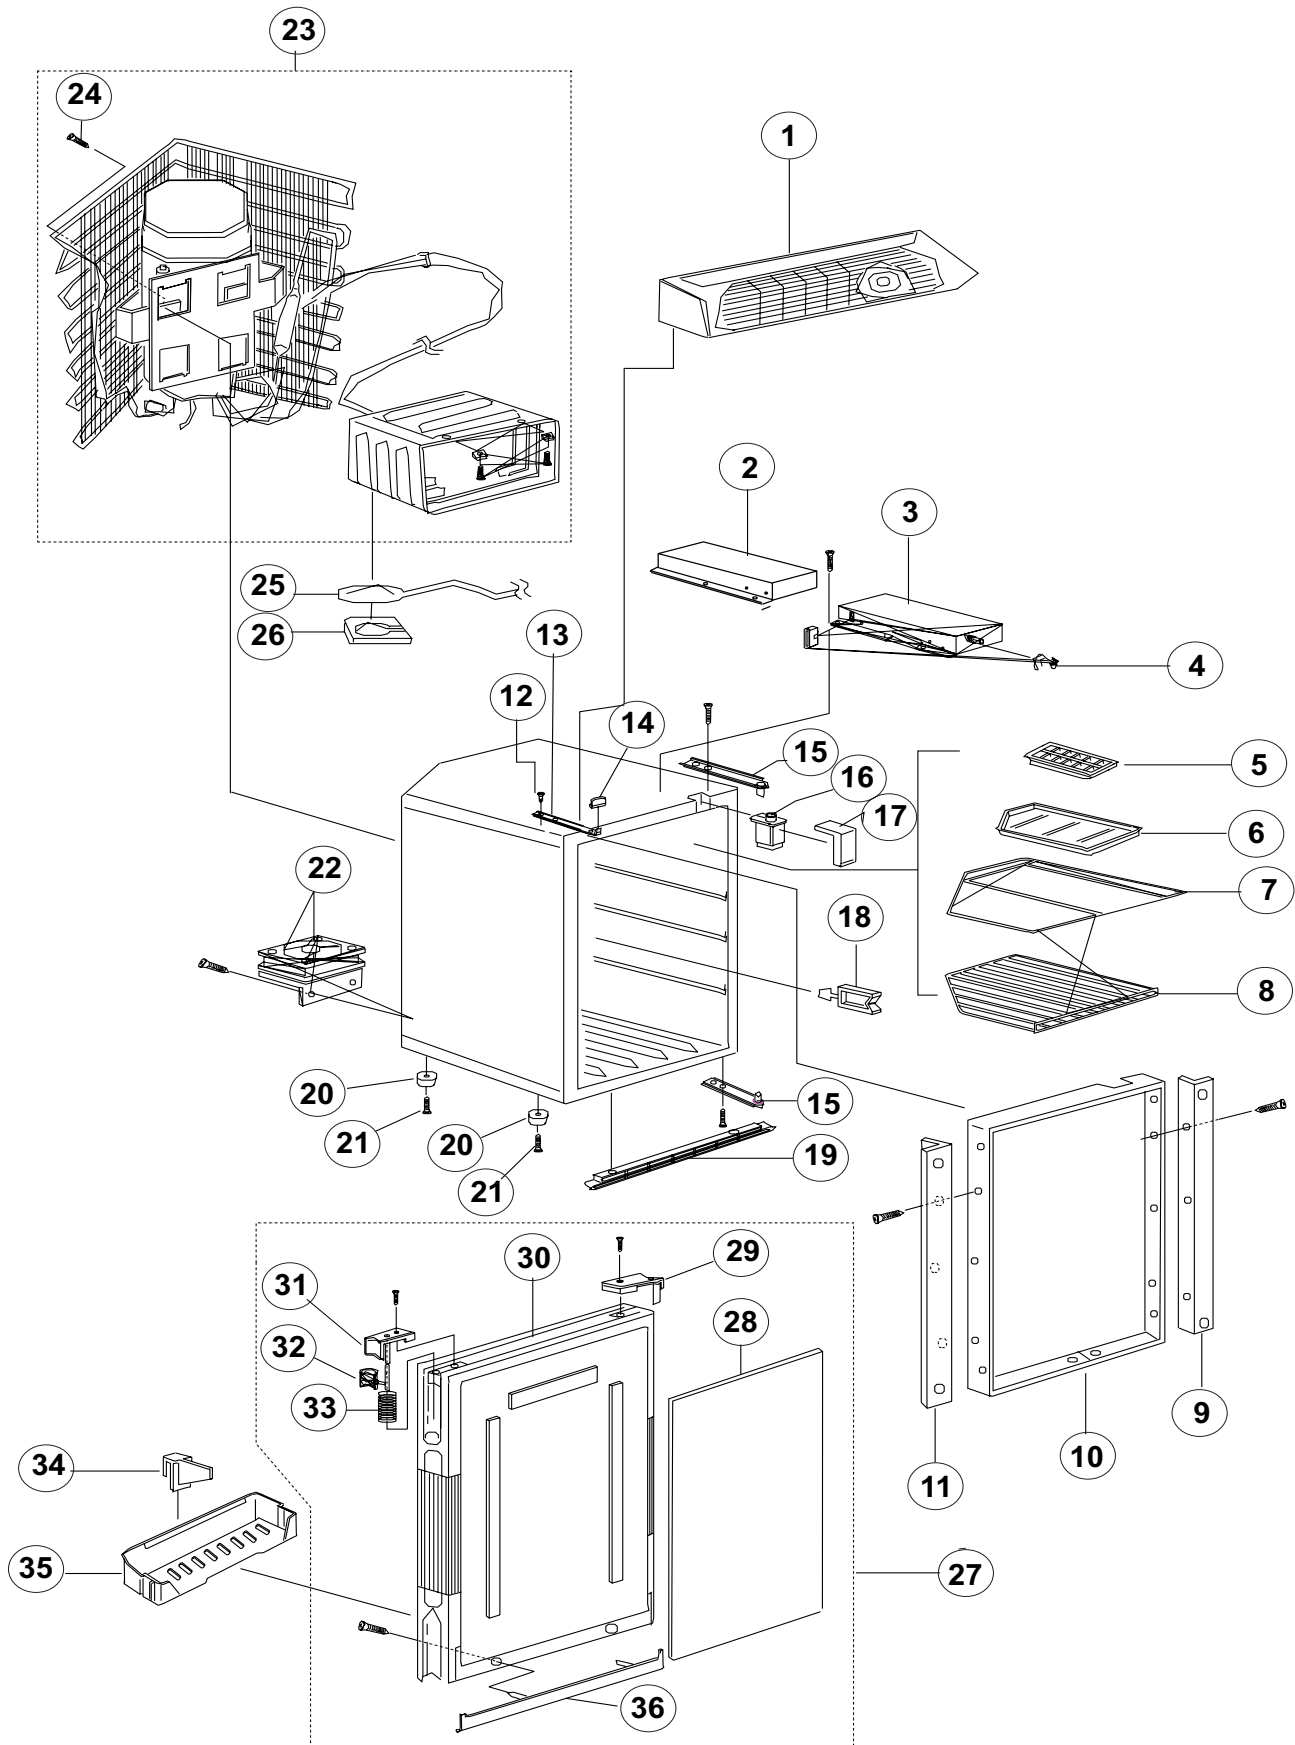

PARTS LIST

DE0040/EV0040 SERIES

DE0040
DE0040S
DE0240T
EV0040
EV0040S

PART # 623434
NORCOLD 01/23/2013

FINAL ASSEMBLY - DE0040/DE0040S/DE0240T/EV0040/EV0040

FINAL ASSEMBLY - DE0040/DE0040S/DE0240T/EV0040/EV0040

NO.	PART #	DESCRIPTION	DE0040 DE0040S	DE0240T	EV0040 EV0040S
1	422511100	COVER-CONTROL/BLACK	BK	BK	BK
	422511110	COVER-CONTROL/STAINLESS	SS		SS
2	169000500	POWER SUPPLY-AC (SP-243B)	X	X	
	169000510	POWER SUPPLY-AC (SP-260A)			X
3	163010710	POWER SUPPLY-DC	X		
	163010700	POWER SUPPLY-DC		X	
	163010711	POWER SUPPLY-DC			X
4	160220100	KNOB-THERMOSTAT	X	X	X
5	160203000	ICE CUBE TRAY	X	X	X
6	433003800	DRAINAGE PAN	X	X	X
7	523003610	SHELF-UPPER/HOLDS DRAINAGE PAN	X	X	X
8	523003600	SHELF-LOWER	X	X	X
9	323009820	FRAME-CABINET SIDE/RH/BLACK	BK	BK	BK
	323009860	FRAME-CABINET SIDE/RH/STAINLESS	SS		SS
10	322376501	COVER-CABINET FRAME/FRONT/4 SIDES	X	BK	X
11	323009810	FRAME-CABINET SIDE/LH/BLACK	BK	BK	BK
	323009850	FRAME-CABINET SIDE/LH/STAINLESS	SS		SS
12	501042700	BOLT/SCREW	X	X	X
13	300206400	PLATE-FOR TRAVEL LATCH	X	X	X
14	422111400	COVER-PLATE FOR TRAVEL LATCH	X	X	X
15	160932610	HINGE ASSY	X	X	X
16	416027200	BUSHING-RUBBER/CABINET/COOLING UNIT TUBING	X	X	X
17	404006300	BUSHING-"I"/PLASTIC/CABINET/COOLING UNIT TUBING	X	X	X
18	645109400	HOLDER-SHELF/REAR	X	X	X
19	422601400	FRAME-CABINET BOTTOM/BLACK	BK	BK	BK
	422601410	FRAME-CABINET BOTTOM/STAINLESS	SS		SS
20	412018700	CUSHION-BOTTOM LEG (PRODUCTION APRIL 2001 & BEFORE)	X		
21	80800432050	SCREW-BOTTOM LEG (PRODUCTION APRIL 2001 & BEFORE)	X		
NS	500013400	SCREW-BOTTOM RAIL & CUSHION (PRODUCTION APRIL 2001 & AFTER)	X	X	X
NS	427401010	SUPPORT-LOWER CABINET/LH (PRODUCTION APRIL 2001 & AFTER)	X	X	X
NS	427401100	SUPPORT-LOWER CABINET/RH (PRODUCTION APRIL 2001 & AFTER)	X	X	X
22	160928900	FAN ONLY-50 CYCLE/40 WATT	X	X	X
23	161011400	COOLING UNIT	X	X	X
24	500013600	SCREW	X	X	X
25	605505420	THERMISTER-EVAPORATOR	X	X	X
26	422305000	HOLDER-THERMISTER/AT EVAPORATOR	X	X	X