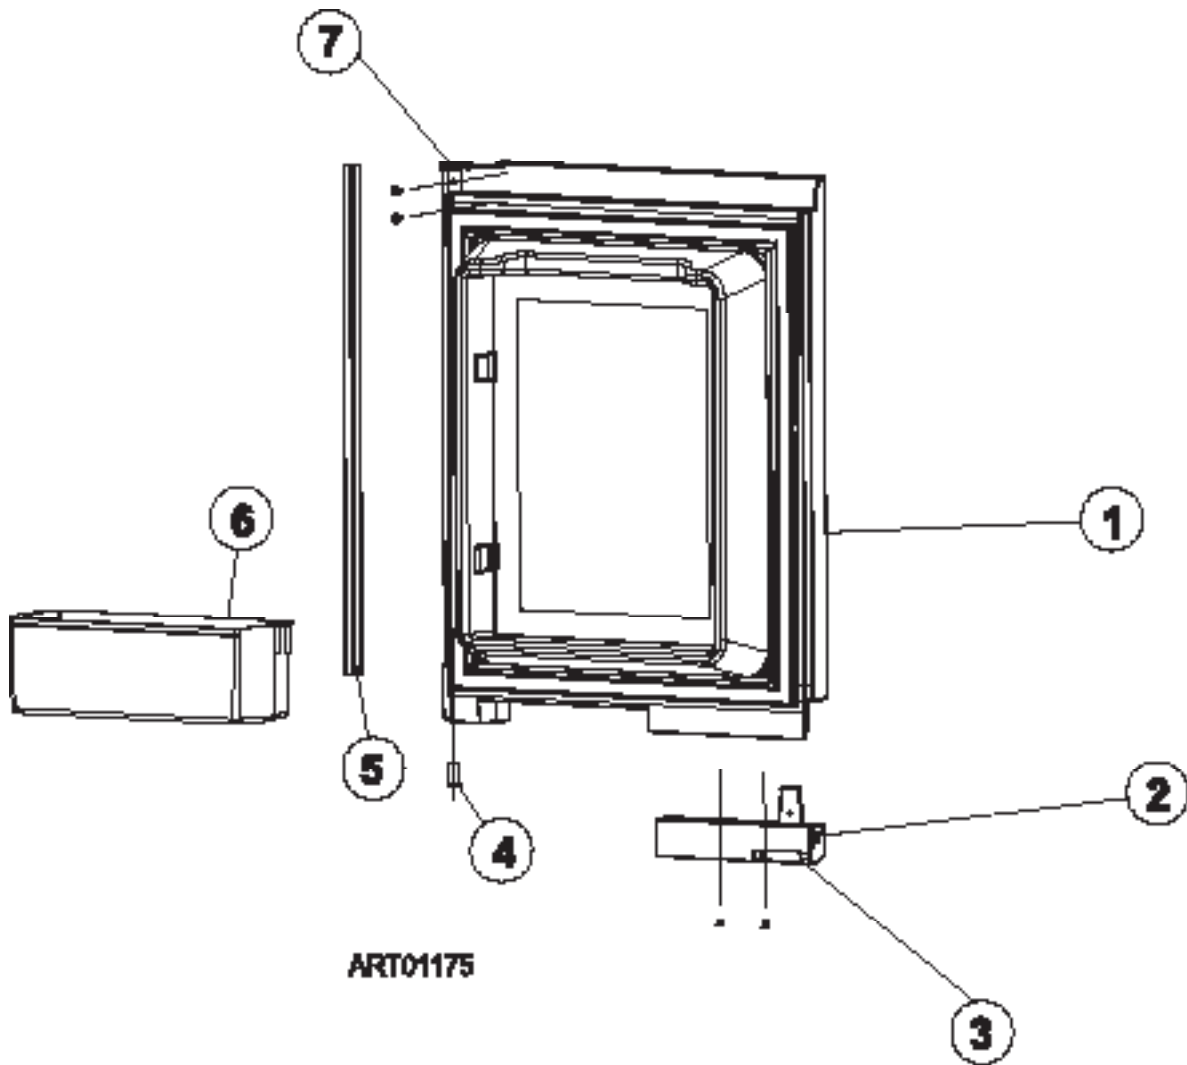

DOOR ASSEMBLY - UPPER RH - 1200 SERIES (PANEL DOORS)

ART01175

NO.	PART #	DESCRIPTION	1200AC SERIES	1200LR SERIES	1201LR SERIES
1	627603	DOOR LINER ASSY-UPPER/RH/BLACK GASKET (SERIAL # 1291391 T& ABOVE)	X	X	X
	627970	DOOR LINER ASSY-UPPER/RH/WHITE GASKET (SERIAL # 540295 TO 1291390)		X	X
	627971	DOOR LINER ASSY-UPPER/RH/GRAY GASKET (SERIAL # 300000 TO 540294)		X	
2	622315	DOOR HANDLE ASSY (SERIAL # 8254600 & ABOVE)	X	X	
	619574	DOOR HANDLE ASSY (SERIAL # 300000 TO 8254599)	X	X	
	621106	DOOR HANDLE ASSY (SERIAL # 300000 & ABOVE)			X
3	619374	STORAGE LATCH-DOOR/BLACK/POINTED (SERIAL # 300000 TO 8254600)	X	X	X
4	618746	HINGE BUSHING-MIDDLE	X	X	X
5	623166	PANEL RETAINER-UPPER (1 PER DOOR)	X	X	X
6	622831	BIN-DOOR SHELF (1 PER DOOR)	X	X	X
7	618792	HINGE-DOOR	X	X	X