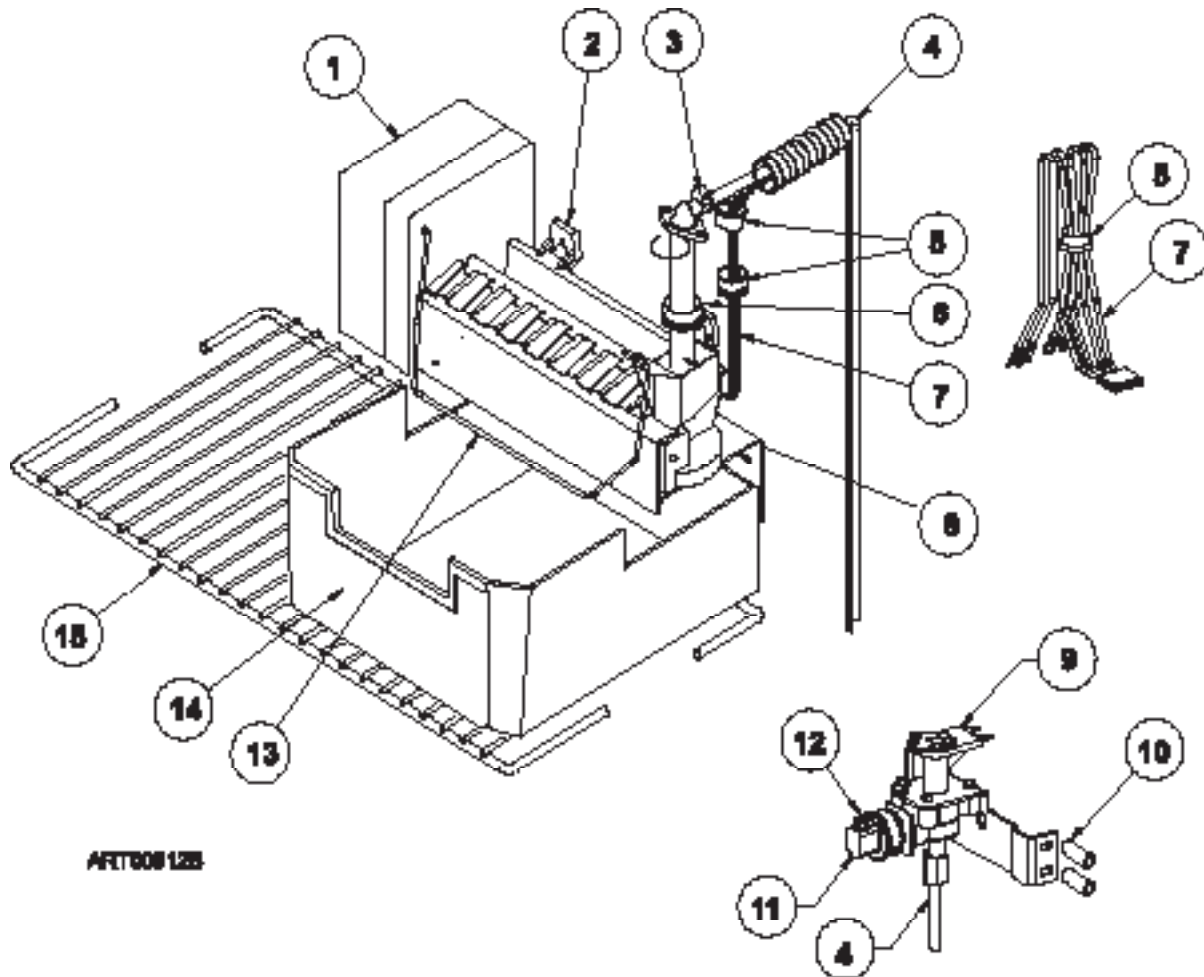

ICE MAKER RELATED COMPONENTS - 1200 SERIES NON-DISPENSER MODELS

NO.	PART #	DESCRIPTION	1200AC SERIES	1200LR SERIES	1201LR SERIES
1	61656822	COVER-FRONT/ICE MAKER	X	X	X
2	633324	KIT-ICE MAKER	X	X	X
3	61690822	CLAMP-TUBING/IM	X	X	X
4	621429	WATER TUBE/HEATER ASSY/FOR ICE MAKER (MODELS WITHOUT DISPENSER)	X	X	X
	625879	WATER TUBE/HEATER ASSY/FOR ICE MAKER (MODELS WITH DISPENSER)	X	X	X
5	61541422	BUSHING-SNAP	X	X	X
6	620039	FITTING-WATER TUBE/IM/4.17"	X	X	X
7	618407	WIRING HARNESS-IM	X	X	X
8	620890	BRACKET-IM MOUNTING	X	X	X
9	633325	KIT-WATER VALVE/SINGLE PORT	X	X	X
	637164	KIT-WATER VALVE-DISPENSER/DOUBLE PORT	X	X	X
10	618169	SPACER-WATER VALVE/NYLON (2 PER ASSEMBLY)	X	X	X
11	61679622	GARDEN HOSE ADAPTER-STRAIGHT/IM	X	X	X
12	622991	NUT-COMPRESSION/WATER VALVE FITTING/IM/PLASTIC	X	X	X
	622846	NUT-BRASS/GARDEN HOSE ADAPTER	X	X	X
13	61656922	SHUT OFF ARM/IM	X	X	X
14	618803	BIN-ICE	X	X	X
15	632434	SHELF-WIRE/FREEZER/1200 (2 PER CABINET)	X	X	X
NS	620240	THERMOSTAT-IM HEATER ASSY	X	X	X

NS = NOT SHOWN