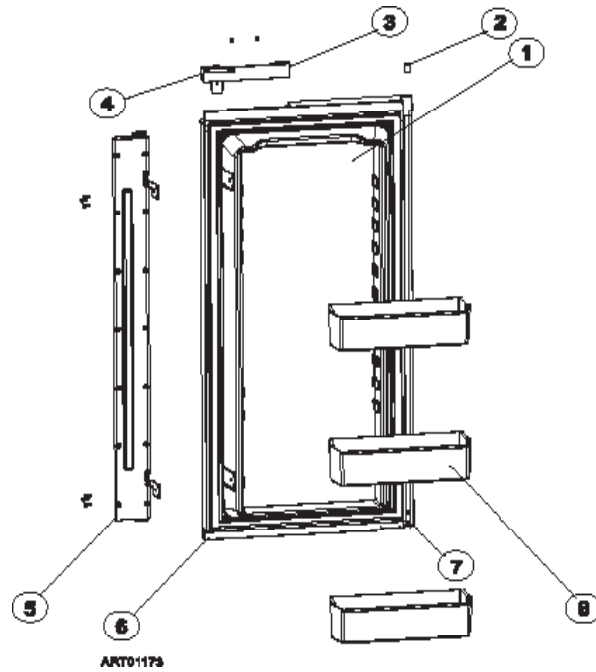

DOOR ASSEMBLY - LOWER LH - 1200 SERIES (WRAPPED DOORS)

NO.	PART #	DESCRIPTION	1200AC SERIES	1200LR SERIES	1201LR SERIES
1	627626	DOOR LINER ASSY-BLACK/POWER COAT/NO FLAPPER (SERIAL # 1298859 & ABOVE)	BK	BK	
	627984	DOOR LINER ASSY-BLACK/POWER COAT/WITH FLAPPER (SERIAL # 1298859 & ABOVE)	BK	BK	
	627629	DOOR LINER ASSY-BLACK/NO FLAPPER/DISPENSER MODELS	BK	BK	
	627985	DOOR LINER ASSY-BLACK/WITH FLAPPER/DISPENSER MODELS	BK	BK	
	623999	DOOR LINER ASSY-BLACK/VINYL COAT (SERIAL # 1154394 TO 1298858)		BK	
	627625	DOOR LINER ASSY-STAINLESS STEEL/AL-CLEAN/NO FLAPPER (SERIAL # 1435597 & ABOVE)	SS	SS	SS
	627982	DOOR LINER ASSY-STAINLESS STEEL/AL-CLEAN/WITH FLAP (S/N 1435597 & ABOVE) (USE 630411)	SS	SS	SS
	627628	DOOR LINER ASSY-STAINLESS STEEL/AL-CLEAN/NO FLAPPER/DISPENSER MODELS	SS	SS	SS
	627983	DOOR LINER ASSY-STAINLESS STEEL/AL-CLEAN/WITH FLAPPER/DISPENSER MODELS	SS	SS	SS
	623813	DOOR LINER ASSY-STAINLESS STEEL/AGION (SERIAL # 1155466 TO 1435596)	SS	SS	SS
	625515	DOOR LINER ASSY-STAINLESS STEEL/ALGION/DISPENSER (SERIAL # 1319570 TO 1435596)	SS	SS	SS
	630411	DOOR LINER ASSY-STAINLESS STEEL (VALSPAR/REPLACEMENT DOOR)	SS	SS	SS
	630412	DOOR LINER ASSY-STAINLESS STEEL/DISPENSER (VALSPAR/REPLACEMENT DOOR)	SS	SS	SS
	627627	DOOR LINER ASSY-LH/WHITE/NO FLAPPER		WH	
627986	DOOR LINER ASSY-WHITE/WITH FLAPPER		WH		
62906201	DOOR LINER ASSY-PEWTER ROYCE/NO FLAPPER			WPM	
2	618746	HINGE BUSHING-MIDDLE	X	X	X
3	622315	DOOR HANDLE ASSY (SERIAL # 8254600 & ABOVE)	X	X	
	619574	DOOR HANDLE ASSY (SERIAL # 300000 TO 8254599)	X	X	
	621106	DOOR HANDLE ASSY (SERIAL # 300000 & ABOVE)			X
4	619374	STORAGE LATCH-DOOR/BLACK/POINTED	X	X	X
5	623887	FLAPPER ASSY-DOUBLE POLE/BLACK (SERIAL # 1291391 & ABOVE)	X	X	X
	619845	FLAPPER ASSY-DOUBLE POLE/WHITE (SERIAL # 540295 TO 1291390)(USE 623887)		X	X
	618787	FLAPPER ASSY-SINGLE POLE/WHITE (SERIAL # 300000 TO 540294)		X	
6	623820	DOOR CAP-CENTER	X	X	X
7	623819	DOOR CAP-HINGE	X	X	X
8	622831	BIN-DOOR SHELF (3 PER DOOR)	X	X	X
NS	625129	KIT-DOOR SAG REPAIR (LOWER DOORS)	X	X	X

PART IS NO LONGER AVAILABLE