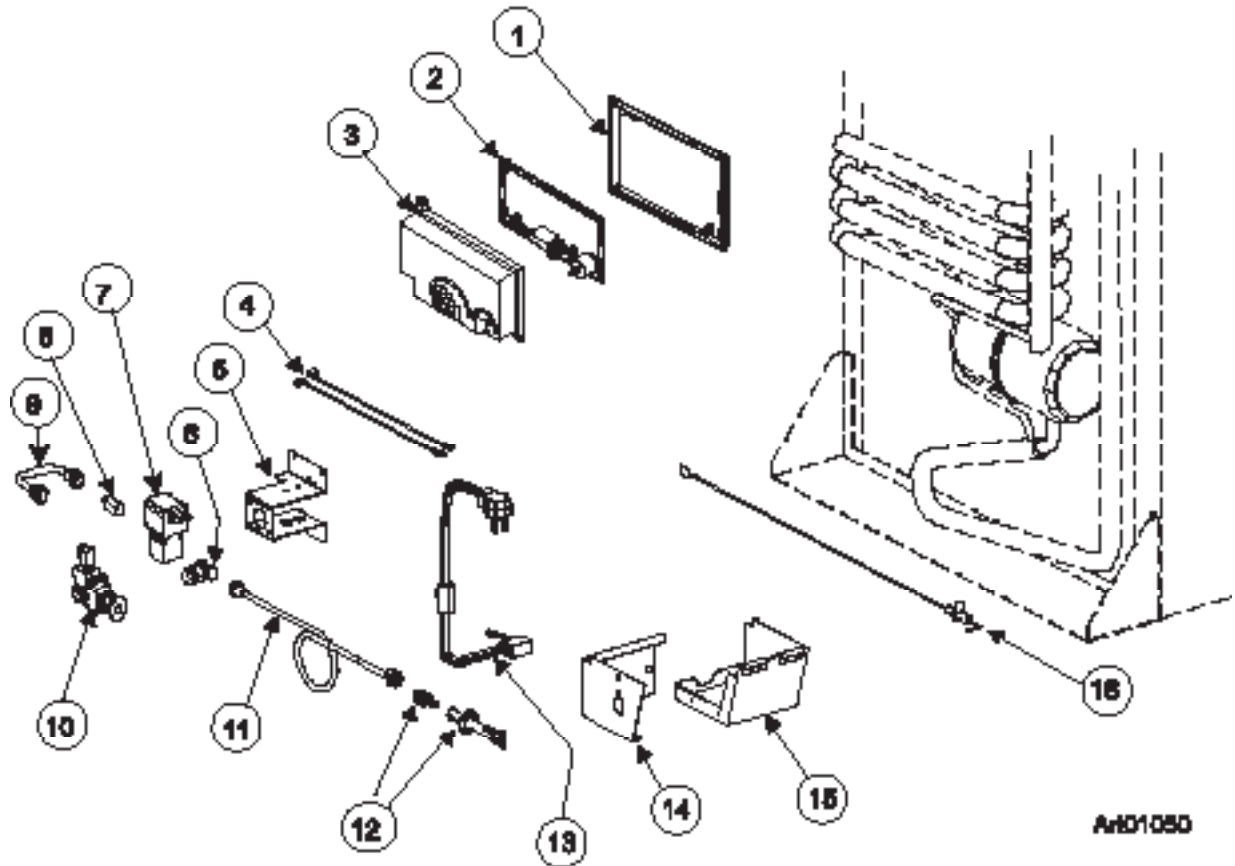

NS = NOT SHOWN

CABINET - REAR VIEW CONTROLS (02/14/1999 & BEFORE) - 1200 SERIES (G/E)

NOTE: FOR MODELS WITH A SEPERATE MANUAL SHUT OFF VALVE (SERIAL # 300000 TO 657908).

AND1050

NO.	PART #	DESCRIPTION	1200LR SERIES	1201LR SERIES
1	618186	BASE-POWER BOARD (SERIAL # 8981138 & BELOW)	X	X
	628674	BASE-POWER BOARD (SERIAL # 8981139 & ABOVE)	X	X
2	628661	POWER BOARD (SERIAL # 8981138 & ABOVE)	X	X
	621271001	KIT-POWER BOARD ** (SERIAL # 0832171 TO 8981138)	SEE NOTE	SEE NOTE
	624869	KIT-CONTROL ASSY/POWER BOARD/GRAY (SERIAL # 0657909 TO 832170)	SEE NOTE	SEE NOTE
3	618185	COVER-POWER BOARD (SERIAL # 8981138 & BELOW)	X	X
	628677	COVER-POWER BOARD (SERIAL # 8981139 & ABOVE)	X	X
4	621448	WIRE-WHITE/9"/GAS VALVE (2 PER ASSEMBLY)	X	X
5	624681	BRACKET-GAS VALVE (9186770 & BELOW)	X	X
	628993	BRACKET-GAS VALVE (9186771 & ABOVE)	X	X
6	621334	KIT-GAS VALVE/BRACKET/WIRES (9186770 & BELOW)	X	X
	628741	GAS VALVE (9186771 & ABOVE)	X	X
7	624683	BURNER TUBE-1200 SERIES	X	X
8	629013	KIT-BURNER ORIFICE ADAPTER ASSY (ORIFICE REPLACEMENT)	X	X
9	61554422	CORD-AC POWER (SERIAL # 887329 & ABOVE FOR 1200LRIM)	X	
	618406	CORD-AC POWER/IM (SERIAL # 657909 TO 887328 FOR 1200LRIM)	X	X
	621755	CORD-POWER/ICE MAKER/WHITE (SERIAL # 887329 & ABOVE FOR 1200LRIM)	X	
10	618910	COVER ASSY-BURNER BOX	X	X
11	618902	BASE-BURNER BOX (SERIAL # 16240755 & BELOW)	X	X
	61695322	BASE-BURNER BOX (SERIAL # 16240756 & ABOVE)	X	X
12	61692222	ELECTRODE-SPARK/SENSE/SINGLE ELECTRODE/0.25" (USE 638097)	X	X
	638097	KIT SERVICE SPARK SENSE ELECTRODE REPLACEMENT	X	X