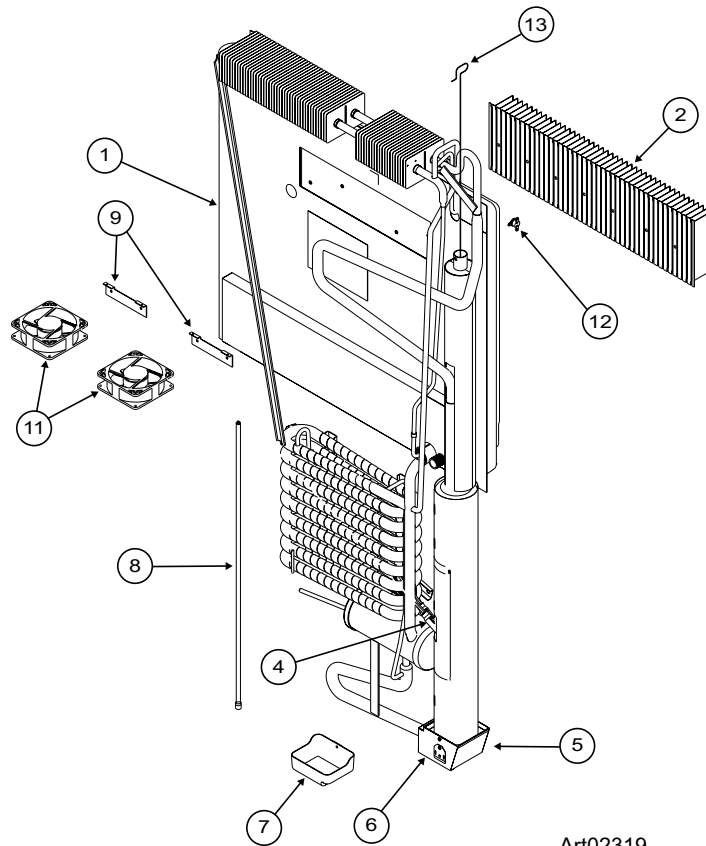

CABINET ASSEMBLY - REAR VIEW (COOLING UNIT AREA) - 1200 SERIES

Art02319

NO.	PART #	DESCRIPTION	1200AC SERIES	1200LR SERIES	1201LR SERIES
1	634746	NSC SYSTEM PACK-COOLING UNIT/STEP (REF SERIAL # 8835499 & ABOVE)	X	X	X
	634747	NSC SYSTEM PACK-COOLING UNIT (REF SERIAL # 8835498 & BELOW)	X	X	X
2	618785	FINS-EVAPORATOR	X	X	X
NS	629100	KIT-SERVICE/CAP-HEAT DEFLECTOR (SERIAL # 16240755 & BELOW)	X	X	X
4	618872	HEATER-AC (2 PER SYSTEM)(COOLING UNIT SERIAL# 11231145 & BELOW)	X	X	X
	630807	HEATER-AC/BACKER (2 PER SYSTEM)(COOLING UNIT SERIAL# 11231146 & ABOVE)	X	X	X
5	618902	BASE-BURNER BOX (SERIAL # 16240755 & BELOW)	X	X	X
	61695322	BASE-BURNER BOX (SERIAL # 16240756 & ABOVE)	X	X	X
6	637158	KIT-COVER ASSY-BURNER BOX	X	X	X
7	622546	DRIP CUP-REAR/PLASTIC	X	X	X
8	622392	DRAIN HOSE ASSY (SERIAL # 16240755 & BELOW)	X	X	X
	635407	DRAIN HOSE ASSY (SERIAL # 16240756 & ABOVE)	X	X	X
NS	622857	KIT-DRAIN HOSE REPAIR	X	X	X
9	628747	BRACKET-DC FAN (2 PER SYSTEM)(SERIAL # 9144576 & ABOVE)	X	X	X
	618857	BRACKET-DC FAN (2 PER SYSTEM)(SERIAL# 914575 & BELOW)	X	X	X
	628747	BRACKET-DC FAN (2 PER SYSTEM)(SERIAL # 16240756 & ABOVE)	X	X	X
NS	618912	SUPPORT-DC FAN (2 PER SYSTEM) (SERIAL # 16240755 & BELOW)	X	X	X
11	628685	FAN-EXTERNAL DC (2 PER SYSTEM)(914576 & ABOVE)	X	X	X
	618856	FAN-EXTERNAL DC (2 PER SYSTEM)(300000 TO 914575)	X	X	X
12	618093	THERMOSTAT-DC FAN/THERMO DISC	X	X	X
NS	61505122	HOSE CLAMP (SERIAL # 300000 TO 1035934)		X	X
13	618915	BAFFLE DIFFUSER/WIRE ASSY (CU SERIAL # 16240755 & BELOW)	X	X	X
	635339	BAFFLE DIFFUSER/WIRE ASSY (CU SERIAL # 16240756 & ABOVE)	X	X	X

NS = NOT SHOWN