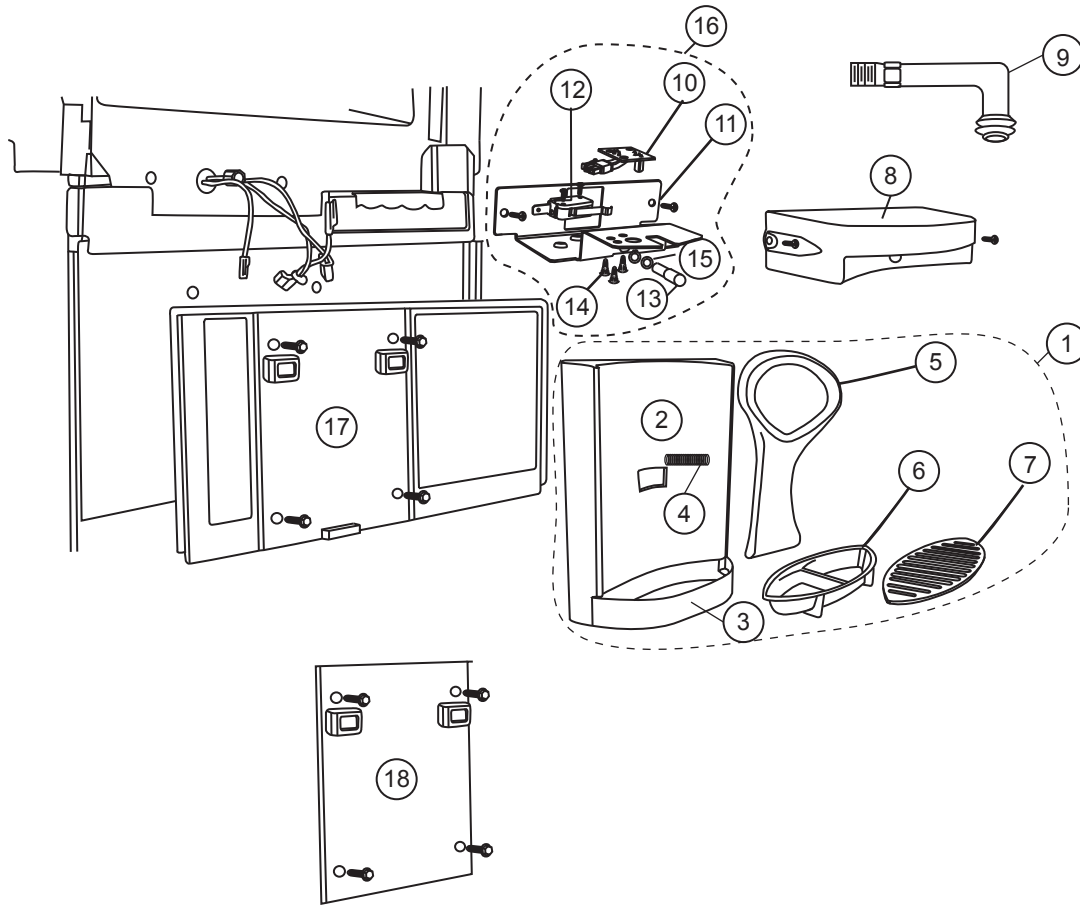

WATER DISPENSER

NO.	PART #	DESCRIPTION	1200AC SERIES	1200LR SERIES	1201LR SERIES
1	625854	BACKSPLASH ASSY	X	X	X
2	627570	BACKSPLASH/CLIP ASSY (USE 635687)	X	X	X
	635687	BACKSPLASH/CLIP ASSY	X	X	X
3	625366	DRIP TRAY	X	X	X
4	618182	SPRING-COMPRESSION	X	X	X
5	624391	PADDLE	X	X	X
6	625385	DRIP CUP	X	X	X
7	625241	DRAIN GRID	X	X	X
8	624388	HOUSING	X	X	X
9	626820	SPIGOT	X	X	X
10	627143	BOARD-LED	X	X	X
11	624387	BRACKET-SWITCH	X	X	X
12	624574	SWITCH	X	X	X
13	624392	PLUNGER-SWITCH	X	X	X
14	625006	FASTENER-LED BOARD	X	X	X
15	624573	RING-RETAINING	X	X	X
16	625855	SWITCH/BRACKET ASSY	X	X	X
17	624390	TRIM PANEL (USE WITH PANEL TYPE DOORS)	X	X	X
18	625506	TRIM PANEL (USE WITH WRAP TYPE DOORS)	X	X	X
NS	624502	RESERVOIR-WATER (NOT SHOWN)	X	X	X

PART IS NO LONGER AVAILABLE