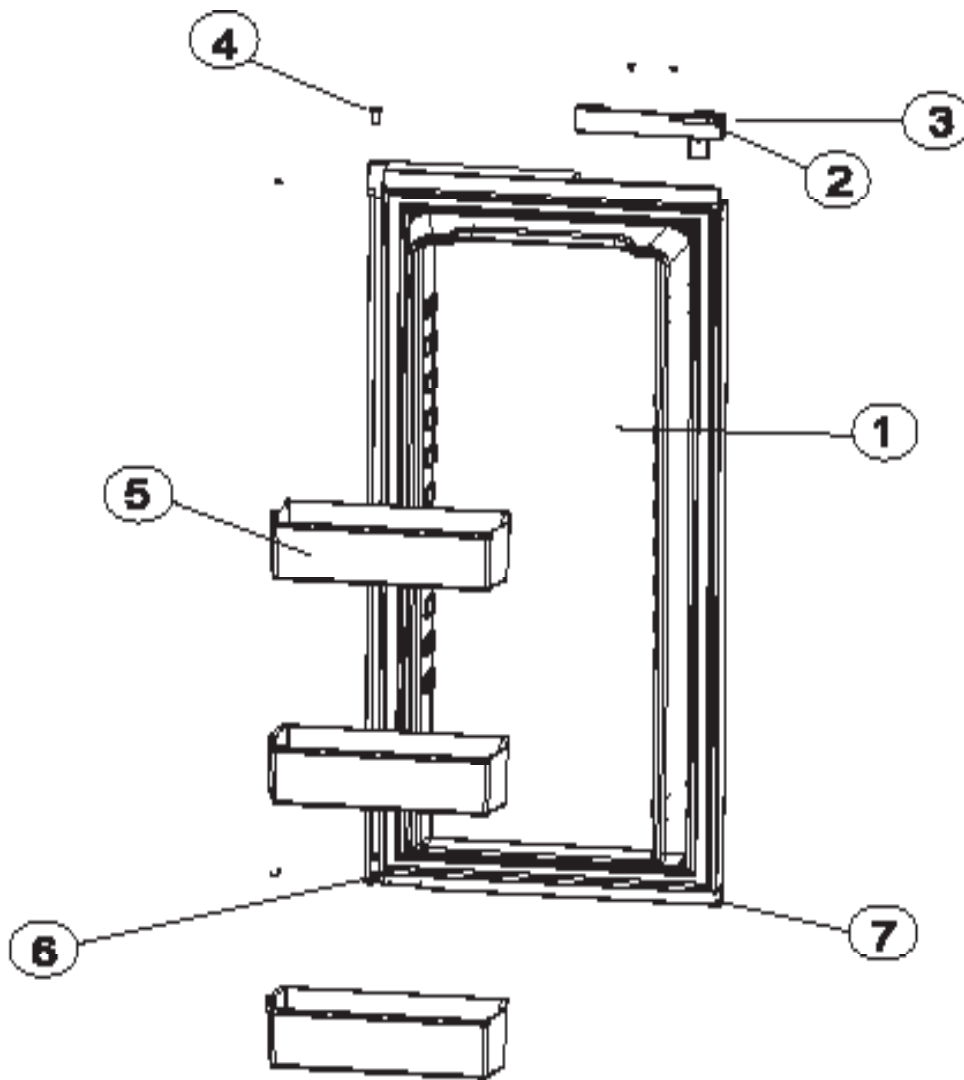

DOOR ASSEMBLY - LOWER RH - 1200 SERIES (PANEL DOORS)

ART01174

NO.	PART #	DESCRIPTION	1200AC SERIES	1200LR SERIES	1201LR SERIES
1	627600	DOOR ASSY-BLACK GASKET (SERIAL # 1291391 & ABOVE)	X		
	627991	DOOR ASSY-BLACK GASKET (SERIAL # 1291391 & ABOVE)		X	X
	627992	DOOR ASSY-WHITE GASKET (SERIAL # 540295 TO 1291390)		X	X
	627993	DOOR ASSY-LOWER/RH/GRAY GASKET (SERIAL # 300000 TO 540294)		X	
2	622316	DOOR HANDLE ASSY (SERIAL # 8254600 & ABOVE)	X	X	
	619573	DOOR HANDLE ASSY (SERIAL # 300000 TO 8254600)	X	X	
	621107	DOOR HANDLE ASSY (SERIAL # 300000 & ABOVE)			X
3	619374	STORAGE LATCH-DOOR/BLACK/POINTED (SERIAL # 300000 TO 8254600)	X	X	X
4	618746	HINGE BUSHING-MIDDLE	X	X	X
5	622831	BIN-DOOR SHELF (3 PER DOOR)	X	X	X
6	618792	HINGE-DOOR/UPPER/WITHOUT PIN (SERIAL # 300000 TO 8254600)	X	X	X
	627289	HINGE-DOOR/LOWER/WITH PIN (SERIAL # 8254600 & ABOVE)	X	X	X
7	623167	PANEL RETAINER-LOWER (1 PER DOOR)	X	X	X
NS	625129	KIT-DOOR SAG REPAIR (LOWER DOORS))	X	X	X

NS = NOT SHOWN