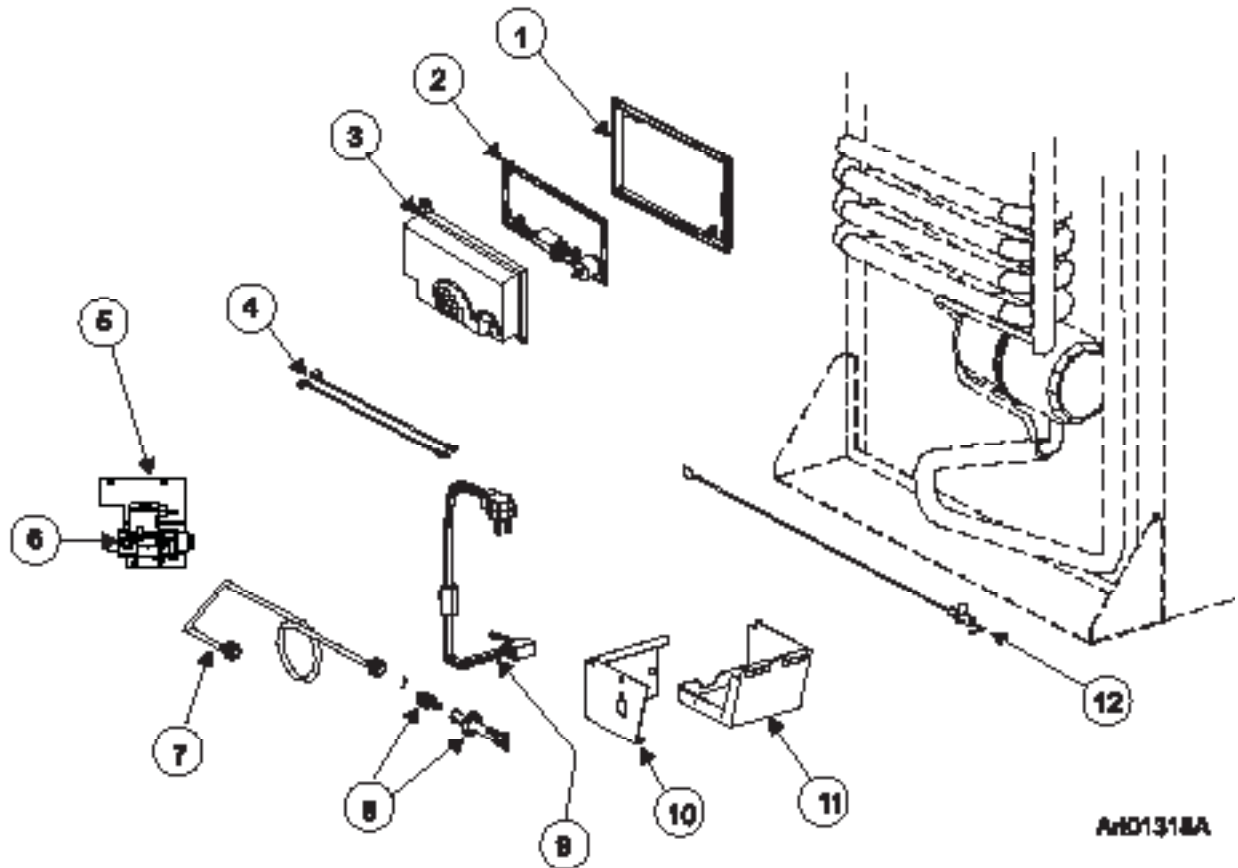

CABINET - REAR VIEW CONTROLS (02/14/1999 & AFTER) - 1200 SERIES (G/E)

NOTE: FOR MODELS WITH A SEPARATE MANUAL SHUT OFF VALVE (SERIAL # 657909 & ABOVE).

AND131BA

NO.	PART #	DESCRIPTION	1200LR SERIES	1201LR SERIES
1	618186	BASE-POWER BOARD (SERIAL # 8981138 & BELOW)	X	X
	628674	BASE-POWER BOARD (SERIAL # 8981139 & ABOVE)	X	X
2	628661	POWER BOARD (SERIAL # 8981138 & ABOVE)	X	X
	621271001	KIT-POWER BOARD ** (SERIAL # 0832171 TO 8981138)	SEE NOTE	SEE NOTE
	624869	KIT-CONTROL ASSY/POWER BOARD/GRAY (SERIAL # 0657909 TO 832170)	SEE NOTE	SEE NOTE
3	618185	COVER-POWER BOARD (SERIAL # 8981138 & BELOW)	X	X
	628677	COVER-POWER BOARD (SERIAL # 8981139 & ABOVE)	X	X
4	621448	WIRE-WHITE/9"/GAS VALVE (2 PER ASSEMBLY)	X	X
5	624681	BRACKET-GAS VALVE (9186770 & BELOW)	X	X
	628993	BRACKET-GAS VALVE (9186771 & ABOVE)	X	X
6	621334	KIT-GAS VALVE/BRACKET/WIRES (9186770 & BELOW)	X	X
	628741	GAS VALVE (9186771 & ABOVE)	X	X
7	624683	BURNER TUBE-1200 SERIES	X	X
8	629013	KIT-BURNER ORIFICE ADAPTER ASSY (ORIFICE REPLACEMENT)	X	X
9	61554422	CORD-AC POWER (SERIAL # 887329 & ABOVE FOR 1200LRIM)	X	
	618406	CORD-AC POWER/IM (SERIAL # 657909 TO 887328 FOR 1200LRIM)	X	X
	621755	CORD-POWER/ICE MAKER/WHITE (SERIAL # 887329 & ABOVE FOR 1200LRIM)	X	
10	618910	COVER ASSY-BURNER BOX	X	X
11	618902	BASE-BURNER BOX (SERIAL # 16240755 & BELOW)	X	X
	61695322	BASE-BURNER BOX (SERIAL # 16240756 & ABOVE)	X	X
12	61692222	ELECTRODE-SPARK/SENSE/SINGLE ELECTRODE/0.25"	X	X

NOTE: IF THE CONTROL ASSY-OPTICAL HAS BEEN REPLACED WITH A KIT-CONTROL ADAPTOR, THE POWER BOARD MUST BE REPLACED WITH A NEW KIT-CONTROL ADAPTER.