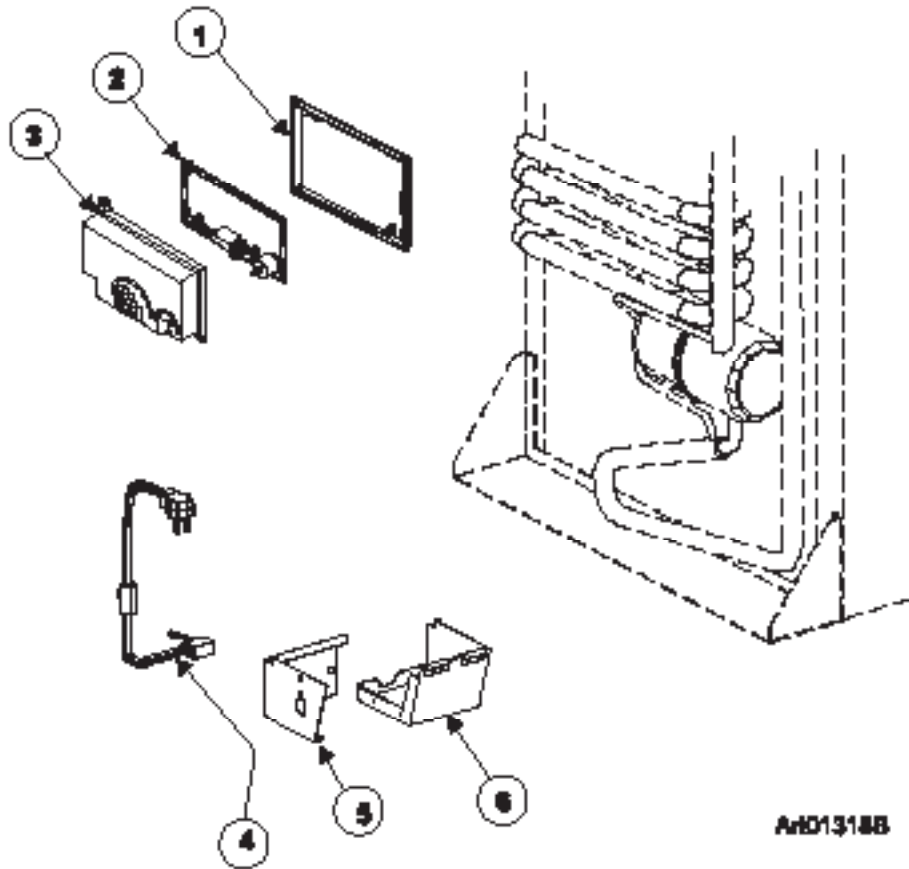

NOTE: FOR MODELS WITH A SEPARATE MANUAL SHUT OFF VALVE (SERIAL # 657909 & ABOVE).

AND131BA

NO.	PART #	DESCRIPTION	1200LR SERIES	1201LR SERIES
1	618186	BASE-POWER BOARD (SERIAL # 8981138 & BELOW)	X	X
	628674	BASE-POWER BOARD (SERIAL # 8981139 & ABOVE)	X	X
2	628661	POWER BOARD (SERIAL # 8981138 & ABOVE)	X	X
	621271001	KIT-POWER BOARD ** (SERIAL # 0832171 TO 8981138)	SEE NOTE	SEE NOTE
	624869	KIT-CONTROL ASSY/POWER BOARD/GRAY (SERIAL # 0657909 TO 832170)	SEE NOTE	SEE NOTE
3	618185	COVER-POWER BOARD (SERIAL # 8981138 & BELOW)	X	X
	628677	COVER-POWER BOARD (SERIAL # 8981139 & ABOVE)	X	X
4	621448	WIRE-WHITE/9"/GAS VALVE (2 PER ASSEMBLY)	X	X
5	624681	BRACKET-GAS VALVE (9186770 & BELOW)	X	X
	628993	BRACKET-GAS VALVE (9186771 & ABOVE)	X	X
6	621334	KIT-GAS VALVE/BRACKET/WIRES (9186770 & BELOW)	X	X
	628741	GAS VALVE (9186771 & ABOVE)	X	X
7	624683	BURNER TUBE-1200 SERIES	X	X
8	629013	KIT-BURNER ORIFICE ADAPTER ASSY (ORIFICE REPLACEMENT)	X	X
9	61554422	CORD-AC POWER (SERIAL # 887329 & ABOVE FOR 1200LRIM)	X	
	618406	CORD-AC POWER/IM (SERIAL # 657909 TO 887328 FOR 1200LRIM)	X	X
	621755	CORD-POWER/ICE MAKER/WHITE (SERIAL # 887329 & ABOVE FOR 1200LRIM)	X	
10	618910	COVER ASSY-BURNER BOX	X	X
11	618902	BASE-BURNER BOX (SERIAL # 16240755 & BELOW)	X	X
	61695322	BASE-BURNER BOX (SERIAL # 16240756 & ABOVE)	X	X
12	61692222	ELECTRODE-SPARK/SENSE/SINGLE ELECTRODE/0.25"	X	X

NOTE: IF THE CONTROL ASSY-OPTICAL HAS BEEN REPLACED WITH A KIT-CONTROL ADAPTOR, THE POWER BOARD MUST BE REPLACED WITH A NEW KIT-CONTROL ADAPTER.

CABINET - REAR VIEW CONTROLS - 1200AC SERIES (ALL ELECTRIC MODELS)