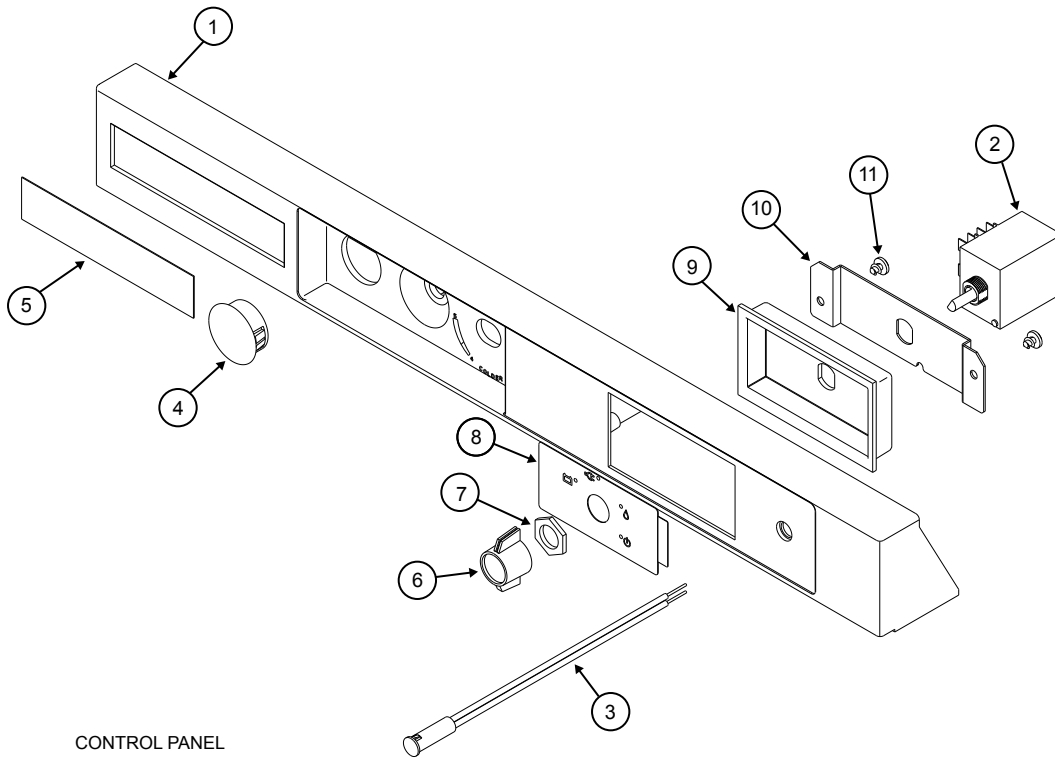

CONTROL PANEL ASSEMBLY - SERIAL NUMBER: 18723312 AND BELOW

ART00799

NO.	PART #	DESCRIPTION	3163G	3163T	3163VWG	3163HBV	3163LG	3163LGB16	3163LGBV	3163LGHHB	3163LGR	3163LGH26R
	618021	CONTROL PANEL ASSY-3163 (USE 638510)	X	X	X	X	X	X	X	X	X	X
	638510	KIT-CONTROL PANEL ASSY-3163	X	X	X	X	X	X	X	X	X	X
1	621328	CONTROL PANEL	X	X	X	X	X	X	X	X	X	X
2	617945	SWITCH-PUSH BUTTON (USE 636540)	X	X	X	X	X	X	X	X	X	X
	636540	KIT-SWITCH-PUSH BUTTON	X	X	X	X	X	X	X	X	X	X
3	61609022	INDICATOR LIGHT-FLAME	X	X	X	X	X	X	X	X	X	X
4	617981	HOLE PLUG-1" BLACK/CONTROL PANEL	X	X	X	X	X	X	X	X	X	X
NS	620623	NAMEPLATE-BLUE (NOT SHOWN)					X	X	X	X	X	X
		PART IS NO LONGER AVAILABLE										

CONTROL PANEL ASSEMBLY - SERIAL NUMBER: 18723313 AND ABOVE

CONTROL PANEL

NO.	PART #	DESCRIPTION	3163LG	3163LGB16	3163LGHBY	3163LGHBB	3163LGR	3163LGH26R
	636442	CONTROL PANEL ASSY-3163	X	X	X	X	X	X
1	621328	CONTROL PANEL	X	X	X	X	X	X
2	620863	SWITCH SELECTOR	X	X	X	X	X	X
3	61609022	INDICATOR LIGHT-FLAME	X	X	X	X	X	X
4	617981	HOLE PLUG-1" BLACK/CONTROL PANEL	X	X	X	X	X	X
5	620623	NAMEPLATE-BLUE	X	X	X	X	X	X
6	61748722	KNOB SELECTOR	X	X	X	X	X	X
7	621308	HEX NUT-M12	X	X	X	X	X	X
8	636383	LABEL-SELECTOR SWITCH GRAPHICS	X	X	X	X	X	X
9	636364	HOUSING, SWITCH, CONTROL PANEL, TRIMMED	X	X	X	X	X	X
10	636365	BRACKET, CONTROL PANEL	X	X	X	X	X	X
11	61749522	SCREW; #8-1/4 P.HD	X	X	X	X	X	X