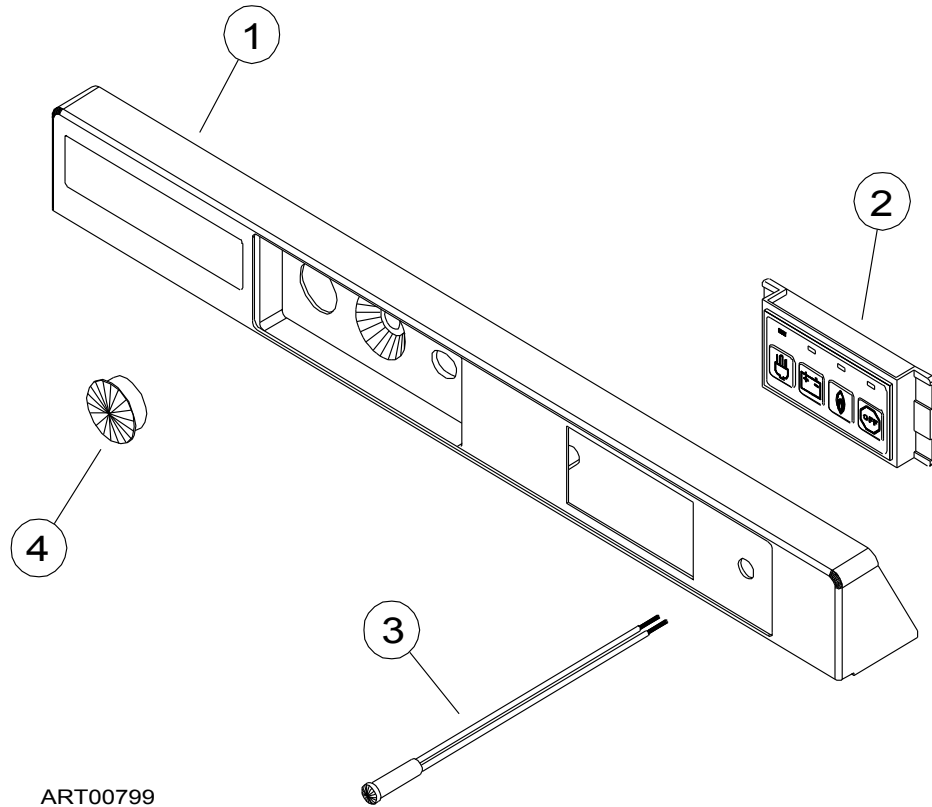

CONTROL PANEL ASSEMBLY - SERIAL NUMBER: 18723312 AND BELOW

ART00799

NO.	PART #	DESCRIPTION	3163G	3163T	3163VWG	3163HBV	3163LG	3163LGB16	3163LGBV	3163LGHHB	3163LGR	3163LGH26R
	618021	CONTROL PANEL ASSY-3163 (USE 638510)	X	X	X	X	X	X	X	X	X	X
	638510	KIT-CONTROL PANEL ASSY-3163	X	X	X	X	X	X	X	X	X	X
1	621328	CONTROL PANEL	X	X	X	X	X	X	X	X	X	X
2	617945	SWITCH-PUSH BUTTON (USE 636540)	X	X	X	X	X	X	X	X	X	X
	636540	KIT-SWITCH-PUSH BUTTON	X	X	X	X	X	X	X	X	X	X
3	61609022	INDICATOR LIGHT-FLAME	X	X	X	X	X	X	X	X	X	X
4	617981	HOLE PLUG-1" BLACK/CONTROL PANEL	X	X	X	X	X	X	X	X	X	X
NS	620623	NAMEPLATE-BLUE (NOT SHOWN)					X	X	X	X	X	X
		PART IS NO LONGER AVAILABLE