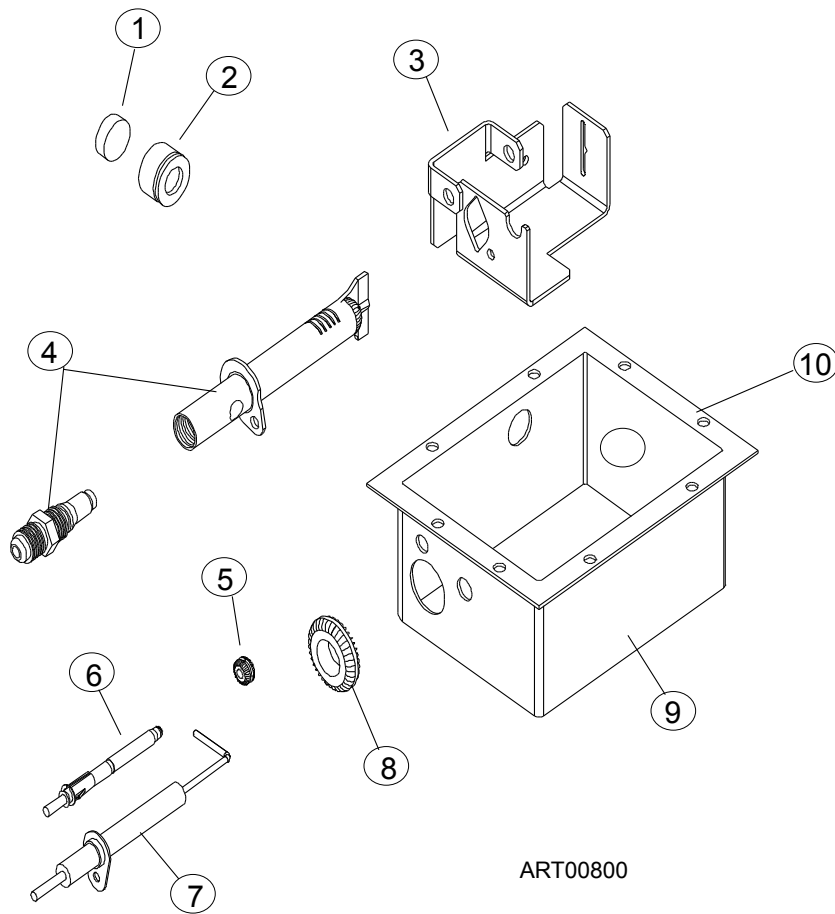

BURNER AREA - 3163 SERIES

ART00800

NO.	PART #	DESCRIPTION	3163G	3163T	3163VWG	3163HBV	3163LG	3163LGB16	3163LGHBV	3163LGHHB	3163LGR	3163LGH26R
1	617995	SIGHT GLASS-3163	X	X	X	X	X	X	X	X	X	X
2	617933	GROMMET-SIGHT GLASS/3163	X	X	X	X	X	X	X	X	X	X
3	617927	BRACKET-BURNER MOUNTING	X	X	X	X	X	X	X	X	X	X
4	621951	KIT-BURNER/ORIFICE ADAPTER ASSY	X	X	X	X	X	X	X	X	X	X
5	617997	GROMMET-THERMOCOUPLE	X	X	X	X	X	X	X	X	X	X
6	617983	THERMOCOUPLE	X	X	X	X	X	X	X	X	X	X
7	617966	ELECTRODE-SPARK/3163	X	X	X	X	X	X	X	X	X	X
8	617996	GROMMET-BURNER/3163	X	X	X	X	X	X	X	X	X	X
9	617925	BURNER BOX	X	X	X		X				X	
	620414	BURNER BOX ASSY-B16						X				
	618956	BURNER BOX ASSY-HBV				X		X				
	618977	BURNER BOX ASSY-HHB							X			
	625149	BURNER BOX ASSY-3163LGH26R/26"										X
10	617977	GASKET-BURNER BOX	X	X	X	X	X	X	X	X	X	X