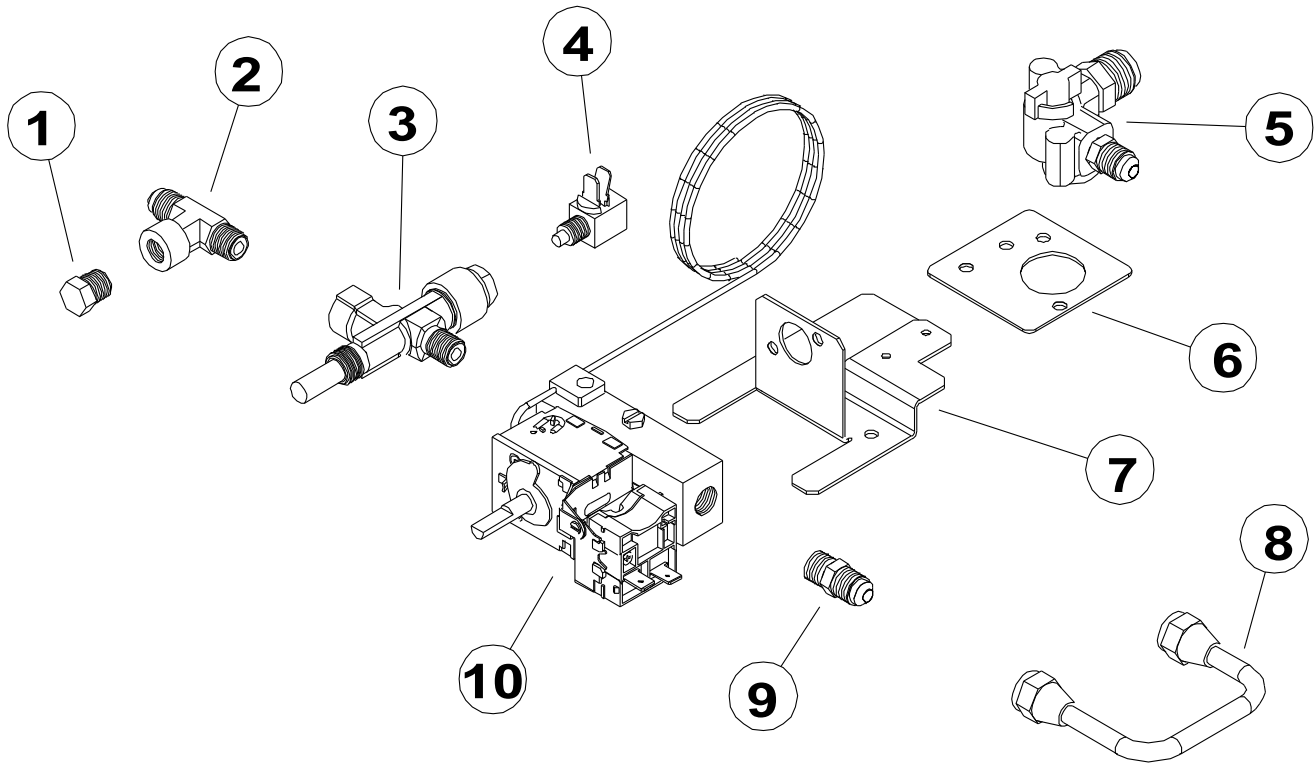

CONTROL ASSEMBLY - 3163 SERIES

ART00798

NO.	PART #	DESCRIPTION	3163G	3163T	3163VWG	3163HBV	3163LG	3163LGB16	3163LGHBV	3163LGHHB	3163LGR	3163LGH26R
1	61445322	PLUG-FOR PRESSURE TAP/1/8"	X	X	X	X	X	X	X	X	X	X
2	61594422	PRESSURE TAP	X	X	X	X	X	X	X	X	X	X
3	622746001	KIT-SAFETY VALVE/EXTENSION PLUG (USE 638094)	X	X	X	X	X	X	X	X	X	X
	638094	KIT-SERVICE GAS SAFETY VALVE REPLACEMENT	X	X	X	X	X	X	X	X	X	X
4	621737	INTERRUPTER	X	X	X	X	X	X	X	X	X	X
5	617976	MANUAL SHUTOFF VALVE ASSY	X	X	X	X	X	X	X	X	X	X
6	61749822	BRACKET-MANUAL SHUT OFF VALVE	X	X	X	X	X	X	X	X	X	X
7	617952	BRACKET-MOUNTING/THERMOSTAT/GAS VALVE	X	X	X	X	X	X	X	X	X	X
8	61694622	UNION TUBE	X	X	X	X	X	X	X	X	X	X
9	61546822	CONNECTOR-MALE	X	X	X	X	X	X	X	X	X	X
10	617944	GAS VALVE-THERMOSTAT CONTROL	X	X	X	X	X	X	X	X	X	X
		NO LONGER AVAILABLE