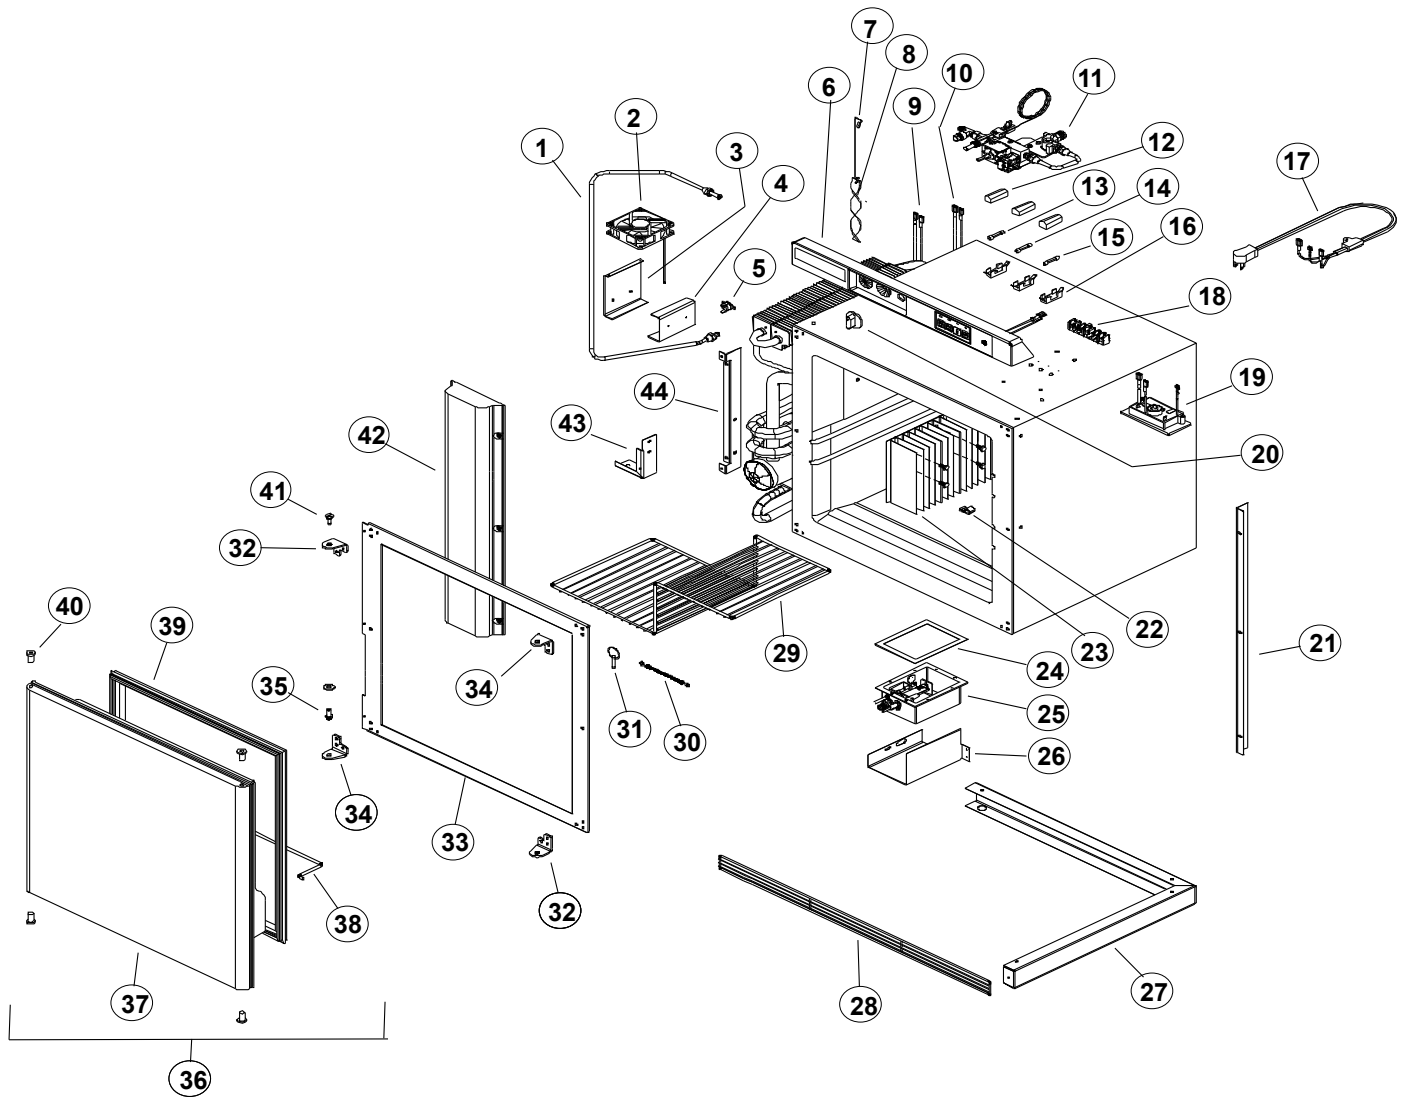

FRONT VIEW - 3163 SERIES

ART00797

FRONT VIEW - 3163 SERIES

NO.	PART #	DESCRIPTION											
			3163G	3163T	3163VWG	3163HBV	3163LG	3163LGB16	3163LGHBY	3163LGHBB	3163LGR	3163LGH2GR	
1	617989	BURNER TUBE	X	X	X	X	X	X	X	X	X	X	X
2	618073	FAN-12 VDC (USE 637881)	X	X	X	X	X	X	X	X	X	X	X
	637881	FAN-12 VDC	X	X	X	X	X	X	X	X	X	X	X
3	618403	BRACKET-FAN SUPPORT/FRONT	X	X	X	X	X	X	X	X	X	X	X
4	618404	BRACKET-FAN SUPPORT/BACK	X	X	X	X	X	X	X	X	X	X	X
5	618093	THERMOSTAT-DC FAN/THERMO DISC	X	X	X	X	X	X	X	X	X	X	X
6	618021	CONTROL PANEL ASSY-S/N 18723312 AND BELOW	X	X	X	X	X	X	X	X	X	X	X
	636442	CONTROL PANEL ASSY- S/N 18723313 AND ABOVE					X	X	X	X	X	X	X
7	618083	WIRE-DIFFUSER/FORMED	X	X	X	X	X	X	X	X	X	X	X
8	617960	BAFFLE-FLUE/SPIRAL	X	X	X	X	X	X	X	X	X	X	X
9	61745422	HEATER-DC/EG3 (COOLING SERIAL# 11200050 & BEFORE)	X	X	X	X	X	X	X	X	X	X	X
	630806	HEATER-DC/EG3/BACKER (COOLING SERIAL# 11200051 & AFTER)					X	X	X	X	X	X	X
10	61745322	HEATER-AC (COOLING SERIAL# 11200050 & BEFORE)	X	X	X	X	X	X	X	X	X	X	X
	630805	HEATER-AC/BACKER (COOLING SERIAL# 11200051 & AFTER)					X	X	X	X	X	X	X
11	617998	CONTROL ASSY-3163	X	X	X	X	X	X	X	X	X	X	X
12	61583322	FUSE COVER	X	X	X	X	X	X	X	X	X	X	X
13	618079	FUSE-GLASS/1 AMP	X	X	X	X	X	X	X	X	X	X	X
14	61440522	FUSE-GLASS/20 AMP	X	X	X	X	X	X	X	X	X	X	X
15	61654622	FUSE-GLASS/3 AMP/32V OR LESS	X	X	X	X	X	X	X	X	X	X	X
16	61584222	FUSE HOLDER	X	X	X	X	X	X	X	X	X	X	X
17	617918	CORD-AC POWER	X	X	X	X	X	X	X	X	X	X	X
18	617979	TERMINAL BLOCK	X	X	X	X	X	X	X	X	X	X	X
19	633326	KIT-RELIGHTER	X	X	X	X	X	X	X	X	X	X	X
20	617971	KNOB-GAS VALVE/THERMOSTAT	X	X	X	X	X	X	X	X	X	X	X
21	617947	MOUNTING ANGLE-RIGHT	X	X	X	X	X	X	X	X	X	X	X
22	61728722	CLIP-FIN	X	X	X	X	X	X	X	X	X	X	X
23	617948	FIN ASSY-3163	X	X	X	X	X	X	X	X	X	X	X
24	617977	GASKET-BURNER BOX COVER	X	X	X	X	X	X	X	X	X	X	X
25	617936	BURNER ASSY (USE 621951)	X	X	X	X	X	X	X	X	X	X	X
	621951	KIT-SERVICE-BURNER/ORIFICE	X	X	X	X	X	X	X	X	X	X	X
26	618067	HEAT SHIELD	X	X	X	X	X	X	X	X	X	X	X
27	617908	BRACKET-BOTTOM SUPPORT (USE 622097)	X	X	X	X	X	X	X	X	X	X	X
	622097	BRACKET-BOTTOM SUPPORT	X	X	X	X	X	X	X	X	X	X	X
28	617938	GRILLE-AIR INLET/BLACK (USE 632473)	X	X	X	X	X	X	X	X	X	X	X
	632473	GRILLE-AIR INLET/BLACK	X	X	X	X	X	X	X	X	X	X	X
29	618063	SHELF-WIRE (USE 632428)	X	X	X	X	X	X	X	X	X	X	X
	632428	SHELF-WIRE	X	X	X	X	X	X	X	X	X	X	X
30	618047	CHAIN-TRAVEL LATCH	X	X	X	X	X	X	X	X	X	X	X
31	618046	PIN-TRAVEL LATCH	X	X	X	X	X	X	X	X	X	X	X
32	617910	HINGE-RH BOTTOM/LH TOP	X	X	X	X	X	X	X	X	X	X	X
33	617912	BREAKER-BLACK TRIM	X	X	X	X	X	X	X	X	X	X	X
34	617911	HINGE-LH BOTTOM/RH TOP	X	X	X	X	X	X	X	X	X	X	X
35	61550722	HINGE PIN-BOTTOM	X	X	X	X	X	X	X	X	X	X	X
		PART IS NO LONGER AVAILABLE