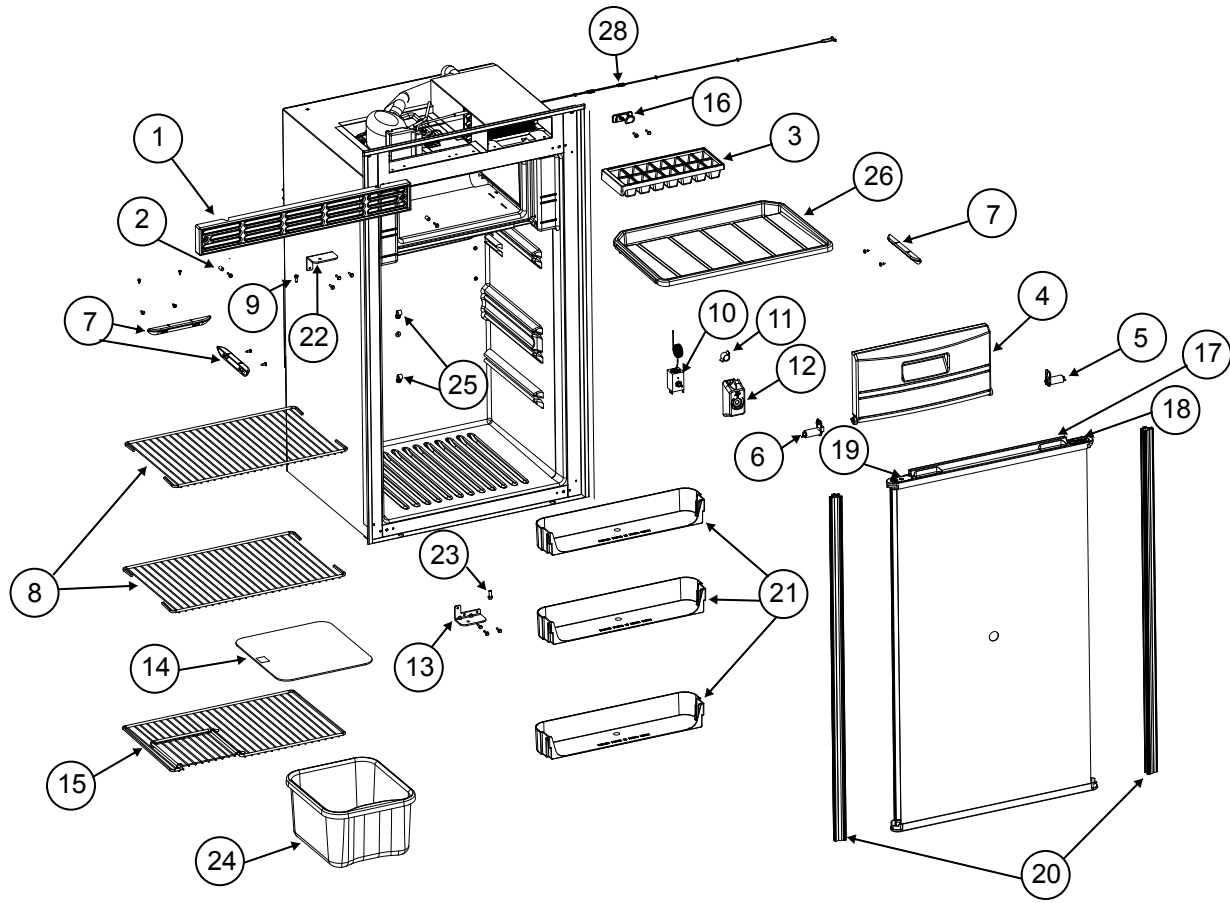

PARTS LIST

DC558 Series

DC558UL
DC558UR

Note: "U" After the model have upper travel latches

CABINET ASSEMBLY - FRONT VIEW - DC558 SERIES

CABINET ASSEMBLY - FRONT VIEW - DC558 SERIES

NO.	PART #	DESCRIPTION
1	636654	GRILL
2	637052	GRILL SPACER
3	63630422	ICE CUBE TRAY- PLASTIC (1 PER REFRIGERATOR)
4	619117	FREEZER DOOR ASSY
NS	61633030	MOUNTING CLIP-LH/WHITE/EVAPORATOR DOOR
NS	61632930	MOUNTING CLIP-RH/WHITE/EVAPORATOR DOOR
5	619041	SPRING HOLDER ASSY-RH/EVAP DOOR/SILVER SPRING
6	619042	SPRING HOLDER ASSY-LH/EVAP DOOR/SILVER SPRING
7	636861	DRIP-TRAY SUPPORT (Three per unit)
8	632441	SHELF-WIRE/MIDDLE (Two per unit)
9	623899	HINGE PIN-TOP (USE 638780)
	638780	KIT SERVICE UPPER HINGE PIN REPLACEMENT
10	634373	THERMOSTAT
11	61748722	THERMOSTAT KNOB
12	634246	THERMOSTAT HOUSING
13	626729	HINGE -CABINET/UPPER LH/LOWER RH/BLACK
14	621412	COVER-CRISPER
15	632443	SHELF-WIRE/LOWER/FLIPPER
NS	618065	CAP-CLEAR/FLIPPER SHELF
16	627677	LATCH-DOOR/BLACK
17	627472	DOOR ASSY-CABINET/BLACK
18	627571	LATCH PLATE-DOOR/BLACK
19	627572	PLATE-FILLER/DOOR ASSY/BLACK
20	626735	PANEL RETAINER-BLACK
21	624863	BIN-DOOR SHELF (Three per unit)
22	626728	HINGE-CABINET/UPPER RH/LOWER LH/BLACK
23	61550722	HINGE PIN-BOTTOM
24	621309	BIN-CRISPER
25	623121	CLIP-SHELF (Three per unit)
26	636962	DRIP TRAY INSIDE
NS	636991	COOLING UNIT ASSEMBLY
28	637034	WIRE HARNESS
NS	626726	NBREAKER, TRIM PANEL, BLK

NS = NOT SHOWN

CABINET ASSEMBLY - REAR VIEW - DC558 SERIES

NO.	PART #	DESCRIPTION
1	636991	COOLING UNIT ASSEMBLY
2	636989	COMPRESSOR CONTROL MODULE
3	636965	FANS (Two per unit)
4	637034	WIRE HARNESS
5	636708	FOAMED SYSTEM BACK
6	621302	SCREW (Two per cross brace)
7	637037	CROSS BRACE
8	636560	SHROUD