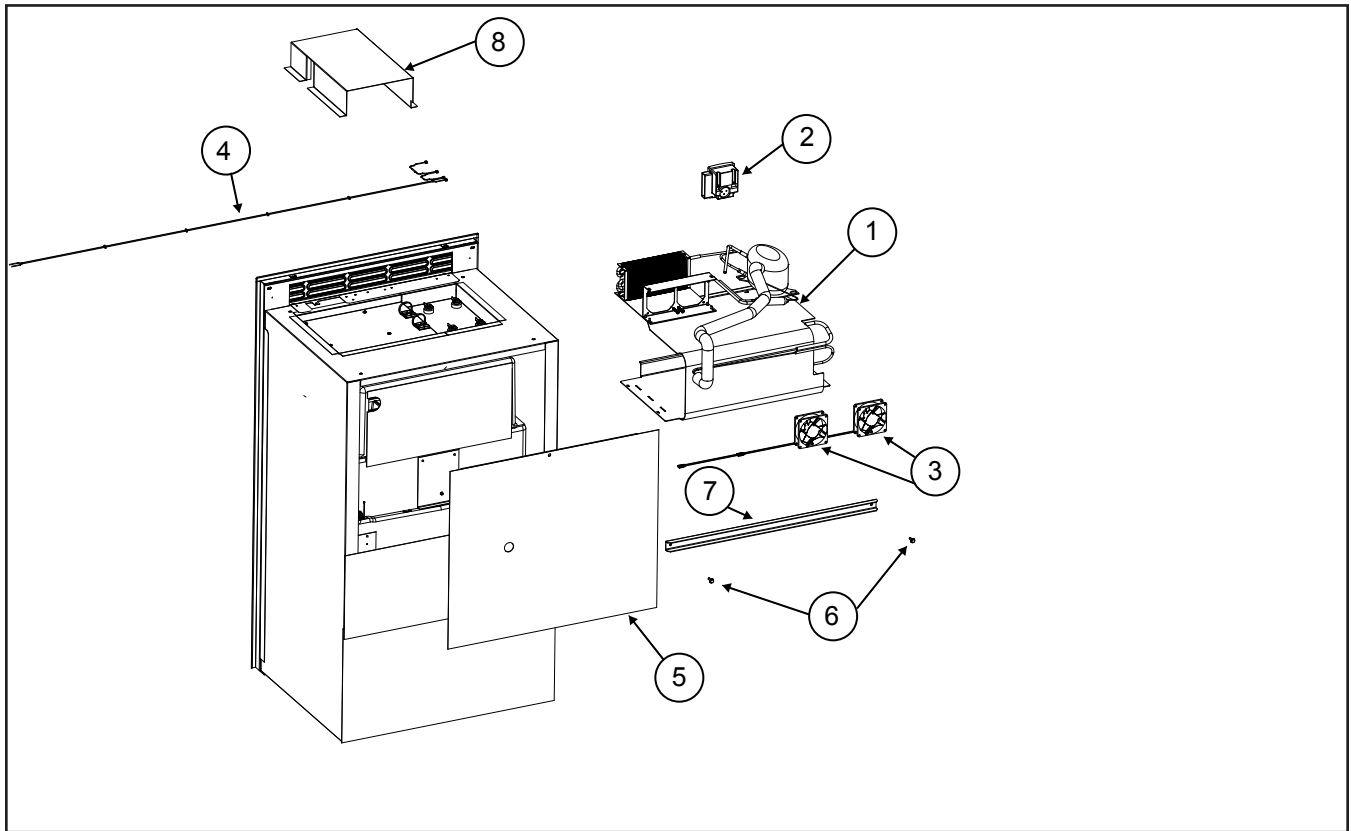

PARTS LIST

DC558 Series

DC558UL
DC558UR

Note: "U" After the model have upper travel latches

CABINET ASSEMBLY - FRONT VIEW - DC558 SERIES

CABINET ASSEMBLY - FRONT VIEW - DC558 SERIES

NO.	PART #	DESCRIPTION
1	636654	GRILL
2	637052	GRILL SPACER
3	63630422	ICE CUBE TRAY- PLASTIC (1 PER REFRIGERATOR)
4	619117	FREEZER DOOR ASSY
NS	61633030	MOUNTING CLIP-LH/WHITE/EVAPORATOR DOOR
NS	61632930	MOUNTING CLIP-RH/WHITE/EVAPORATOR DOOR
5	619041	SPRING HOLDER ASSY-RH/EVAP DOOR/SILVER SPRING
6	619042	SPRING HOLDER ASSY-LH/EVAP DOOR/SILVER SPRING
7	636861	DRIP-TRAY SUPPORT (Three per unit)
8	632441	SHELF-WIRE/MIDDLE (Two per unit)
9	623899	HINGE PIN-TOP (USE 638780)
	638780	KIT SERVICE UPPER HINGE PIN REPLACEMENT
10	634373	THERMOSTAT
11	61748722	THERMOSTAT KNOB
12	634246	THERMOSTAT HOUSING
13	626729	HINGE -CABINET/UPPER LH/LOWER RH/BLACK
14	621412	COVER-CRISPER
15	632443	SHELF-WIRE/LOWER/FLIPPER
NS	618065	CAP-CLEAR/FLIPPER SHELF
16	627677	LATCH-DOOR/BLACK
17	627472	DOOR ASSY-CABINET/BLACK
18	627571	LATCH PLATE-DOOR/BLACK
19	627572	PLATE-FILLER/DOOR ASSY/BLACK
20	626735	PANEL RETAINER-BLACK
21	624863	BIN-DOOR SHELF (Three per unit)
22	626728	HINGE-CABINET/UPPER RH/LOWER LH/BLACK
23	61550722	HINGE PIN-BOTTOM
24	621309	BIN-CRISPER
25	623121	CLIP-SHELF (Three per unit)
26	636962	DRIP TRAY INSIDE
NS	636991	COOLING UNIT ASSEMBLY
28	637034	WIRE HARNESS
NS	626726	NBREAKER, TRIM PANEL, BLK

NS = NOT SHOWN

CABINET ASSEMBLY - REAR VIEW - DC558 SERIES

NO.	PART #	DESCRIPTION
1	636991	COOLING UNIT ASSEMBLY
2	636989	COMPRESSOR CONTROL MODULE
3	636965	FANS (Two per unit)
4	637034	WIRE HARNESS
5	636708	FOAMED SYSTEM BACK
6	621302	SCREW (Two per cross brace)
7	637037	CROSS BRACE
8	636560	SHROUD