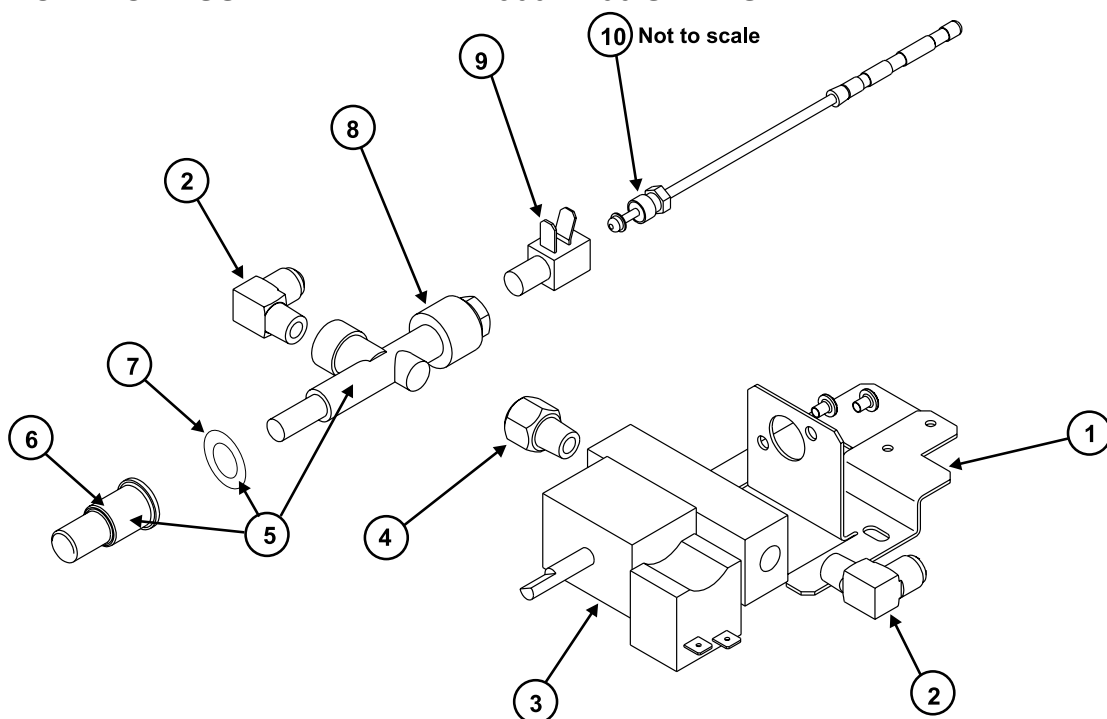

NO LONGER AVAILABLE

GAS CONTROL ASSEMBLY AREA - N300 N400 SERIES

Art01043

NO.	PART #	DESCRIPTION	N300	N302	N400	N402.3
	619147	CONTROL ASSY-GAS	X	X		
	620196	CONTROL ASSY-GAS			X	X
1	617952	BRACKET-MOUNTING/THERMOSTAT/GAS VALVE	X	X	X	X
2	61621622	BRASS ELBOW-UNION TUBE	X	X	X	X
	623297	GAS VALVE-THERMOSTAT CONTROL	X	X		
3	621298	GAS VALVE-THERMOSTAT CONTROL			X	X
4	619055	ADAPTOR-PIPE	X	X		
5	622746001	KIT-SAFETY VALVE/EXTENSION PLUG (USE 638094)	X	X	X	X
	638094	KIT SERVICE GAS SAFETY VALVE REPLACEMENT	X	X	X	X
6	619044	PLUG-SAFETY VALVE EXTENSION (USE 638094)	X	X		
	622396	PLUG-SAFETY VALVE EXTENSION (USE 638094)	X	X		
7	623249	O RING-SAFETY VALVE	X	X		
8	622098	SAFETY VALVE (USE 622746001)	X	X	X	X
9	621737	INTERRUPTER	X	X	X	X
NS	619073	TAB ADAPTER-INTERRUPTER (NOT SHOWN)	X	X	X	X
	619154	THERMOCOUPLE	X	X		
10	620424	THERMOCOUPLE			X	X