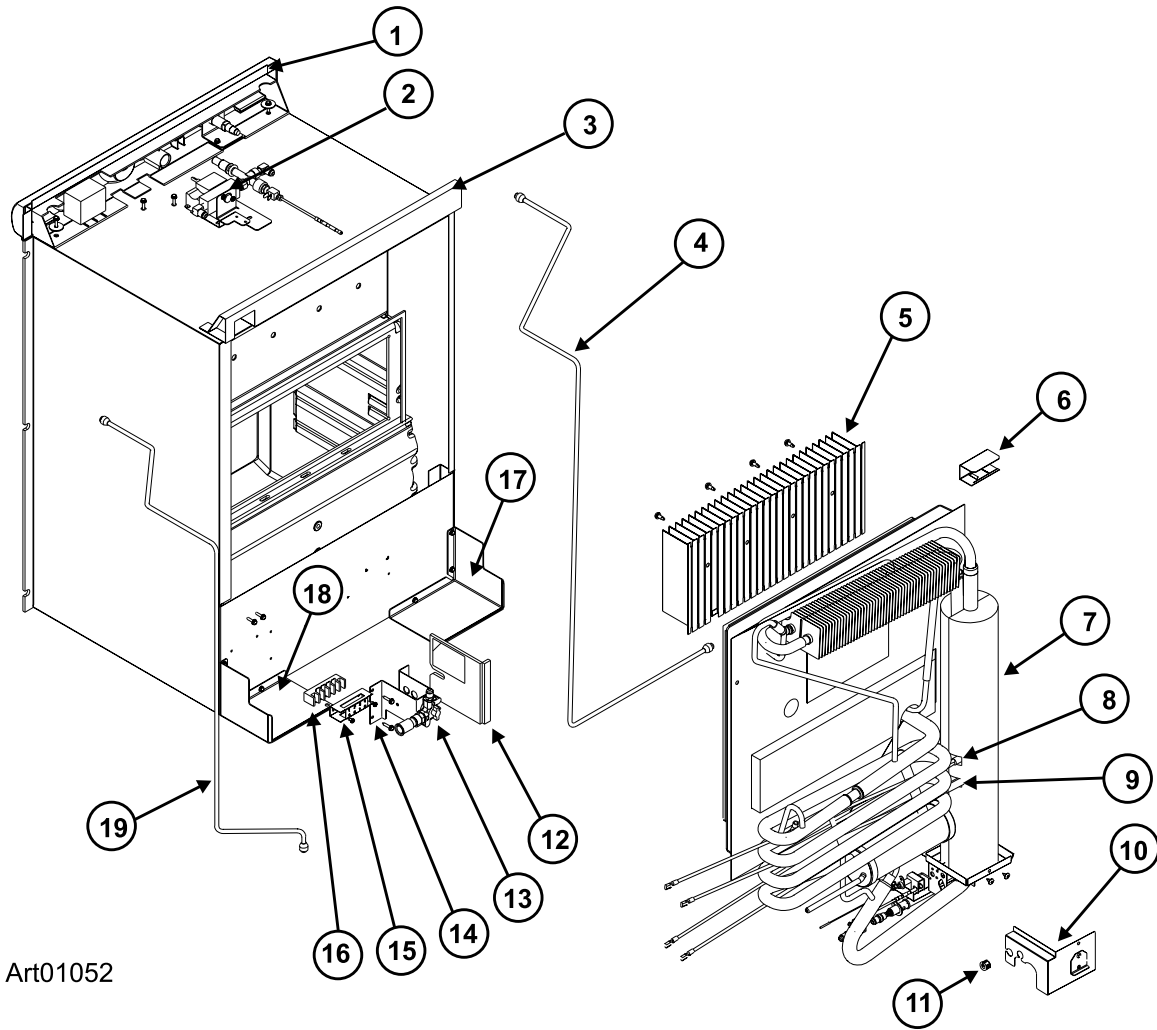

CABINET ASSEMBLY - REAR VIEW N300/N400 SERIES

Art01052

NO.	PART #	DESCRIPTION	N300	N302	N400	N402.3
1	619196	CONTROL PANEL ASSY-EG2/BEIGE	EG2			
	619145	CONTROL PANEL ASSY-EG3/BEIGE	EG3			
	620159	CONTROL PANEL ASSY-EG2/BEIGE			EG2	
	620873	CONTROL PANEL ASSY-EG3/BEIGE			EG3	
	627458	CONTROL PANEL ASSY-EG2/BLACK		EG2		
	627459	CONTROL PANEL ASSY-EG3/BLACK		EG3		
	627463	CONTROL PANEL ASSY-EG2/BLACK				EG2
	627464	CONTROL PANEL ASSY-EG3/BLACK				EG3
2	619147	CONTROL ASSY-GAS	X	X		
	620196	CONTROL ASSY-GAS			X	X
3	633229	BAFFLE-CABINET	X	X		
4	619156	BURNER TUBE (FOR SERIAL # 738383 AND BELOW)	X	X		
	621073	BURNER TUBE (FOR SERIAL # 738384 AND ABOVE)	X	X		
	620223	BURNER TUBE			X	X
5	619052	FINS	X	X		
	61686823	FINS			X	X