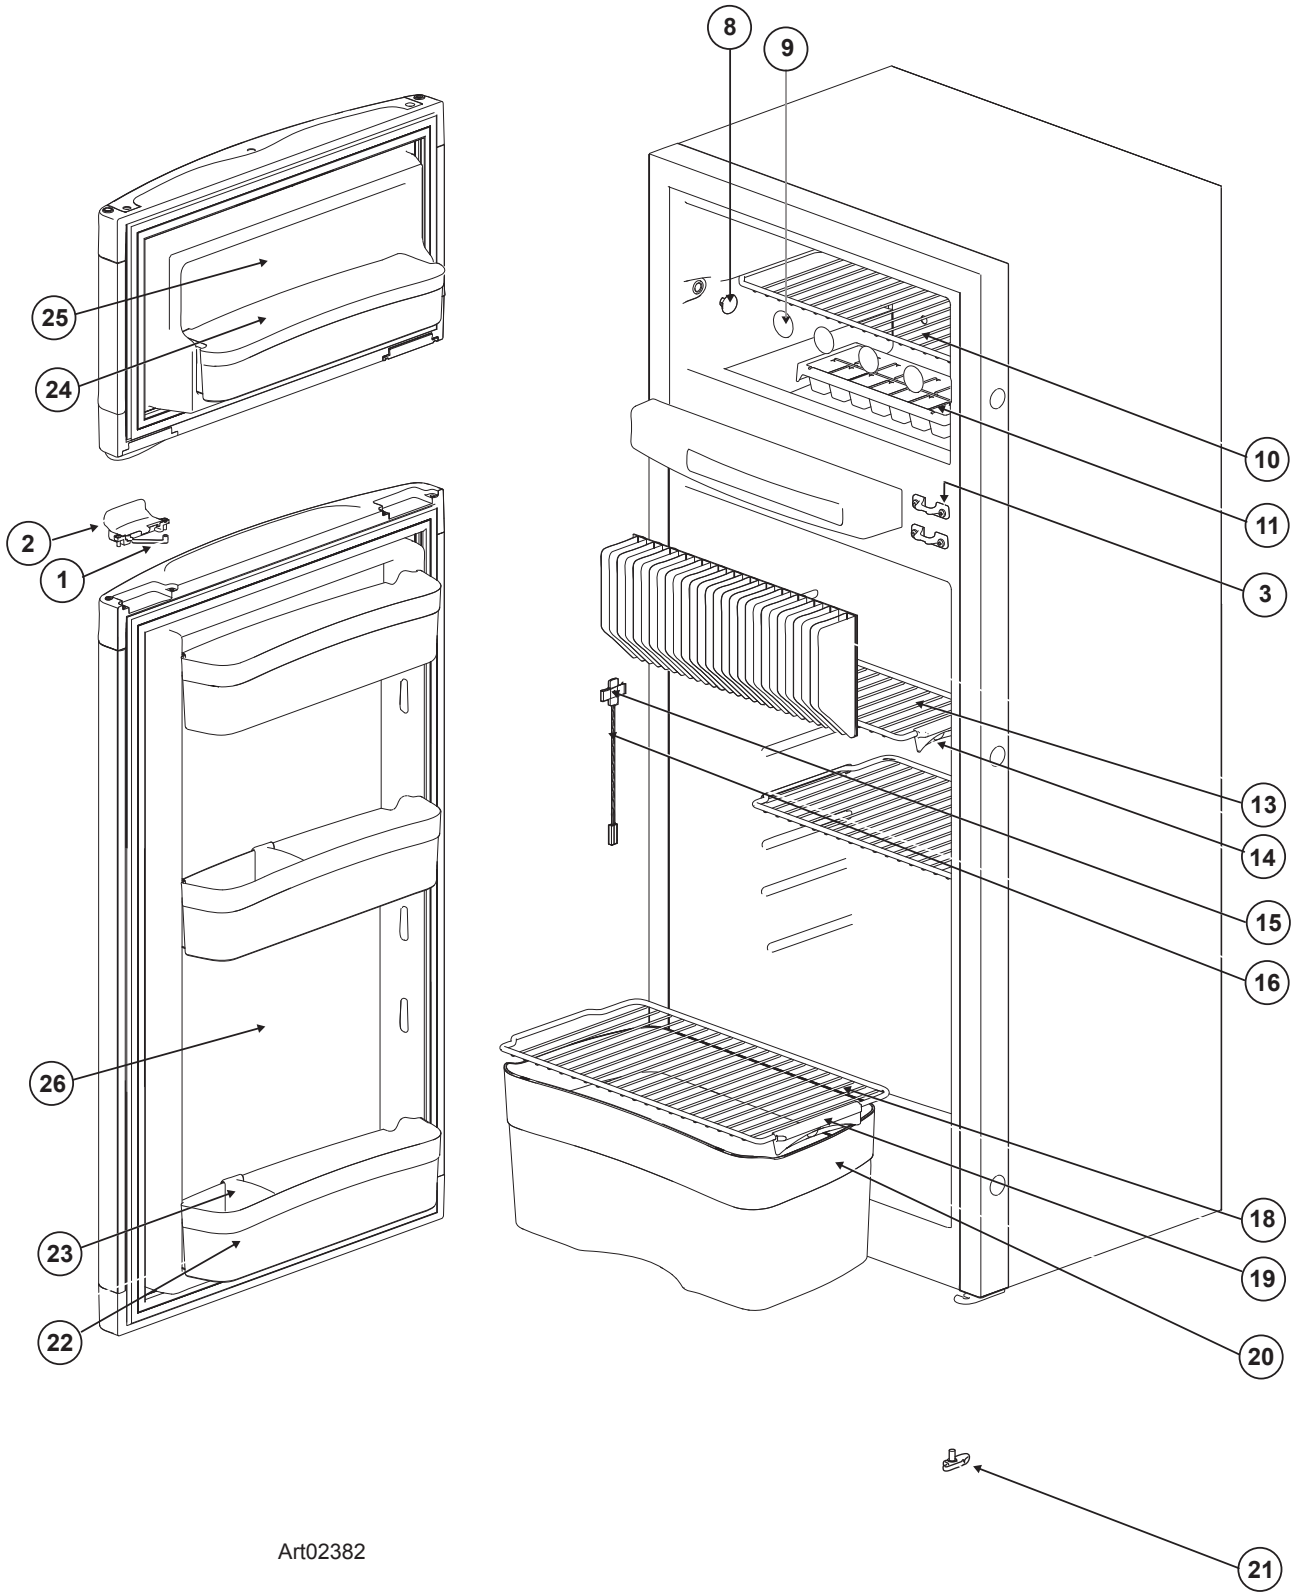

NS - NOT SHOWN

NO LONGER AVAILABLE

CABINET AREA (REAR VIEW) - N3104

Art02381

CABINET AREA (REAR VIEW) - N3104

NO.	PART #	DESCRIPTION	N3104
1	636865	HEAT CAP KIT	X
2	690859	HEATER-AC	X
3	690860	HEATER-DC	X
4	690861	BURNER ASSEMBLY	X
5	690862	SPARK ELECTRODE (USE 690877)	X
	690877	SPARK ELECTRODE	X
6	690863	POWER CONTROL BOARD (USE 691449)	X
	691450	KIT- POWER CONTROL BOARD (SN E059S-E365S, E001T-E089T)	X
	691448	KIT- SERVICE POWER BOARD V3 (SNE090T AND ABOVE)	X
	691449	KIT- DISPLAY BOARD/POWER BOARD V1	X
	634639	POWER BOARD HOUSING COVER	X
7	690864	GAS VALVE	X
8	690853	THERMISTOR CABLE (CONNECTORS INCLUDED)	X
	690855	LOOSE CONNECTOR TEMP SENSE CABLE (POWER BOARD SIDE)	X
9	690854	COMMUNICATIONS CABLE (CONNECTORS INCLUDED)	X
	690856	LOOSE CONNECTOR COMMUNICATIONS CABLE (POWER BOARD SIDE)	X
10	690865	FAN (USE 636876)	X
	636876	KIT FAN REPLACEMENT	X
12	690866	THERMOSTAT-DC FAN (USE 636877)	X
	636877	KIT-THERMOSTAT FAN REPLACEMENT	X
NS	690798	FAN CABLE	X
NS	691446	KIT-SERV-POWER CORD 120VAC	X

NS- NOT SHOWN

NO LONGER AVAILABLE

CABINET AREA (FRONT VIEW) - N3150

Art02382

CABINET AREA (FRONT VIEW) - N3150

NO.	PART #	DESCRIPTION	N3150
1	62698527	LATCH-BLACK	X
2	SPARE PART KIT	STORAGE STRAP	X
3		STRIKE PLATE-BLACK	X
8	62362208	CAP (CONTAINS 2 CAPS)	X
9	62447908	CAP-FREEZER BOLT (CONTAINS 12 CAPS)	X
10	69083608	SHELF FREEZER G	X
11	61630422	ICE CUBE TRAY	X
13	69085708	SHELF H	X
14	62362608	SHELF CLIP-SMALL	X
15	623059	FIN CLIP	X
16	623077	THERMISTOR	X
18	69085808	SHELF I	X
19	62362508	SHELF CLIP-LARGE	X
20	62698012	VEGETABLE BIN	X
21	62400127	LATCH BOTTOM	X
22	62697712	DOOR BIN-CURVED DEEP	X
23	62698912	BOTTLE RETAINER	X
24	62697612	DOOR BIN-CURVED SHALLOW	X
25	690154107R	DOOR ASSEMBLY-UPPER	X
26	690153107R	DOOR ASSEMBLY-LOWER	X
NS	69021527	KIT -TO CHANGE REFR DOOR SWING FROM LEFT HINGE TO RIGHT HINGE	X
NS	69021627	KIT -TO CHANGE REFR DOOR SWING FROM RIGHT HINGE TO LEFT HINGE	X
NS	635010	KIT- HINGE LH	X
NS	635011	KIT- HINGE RH	X