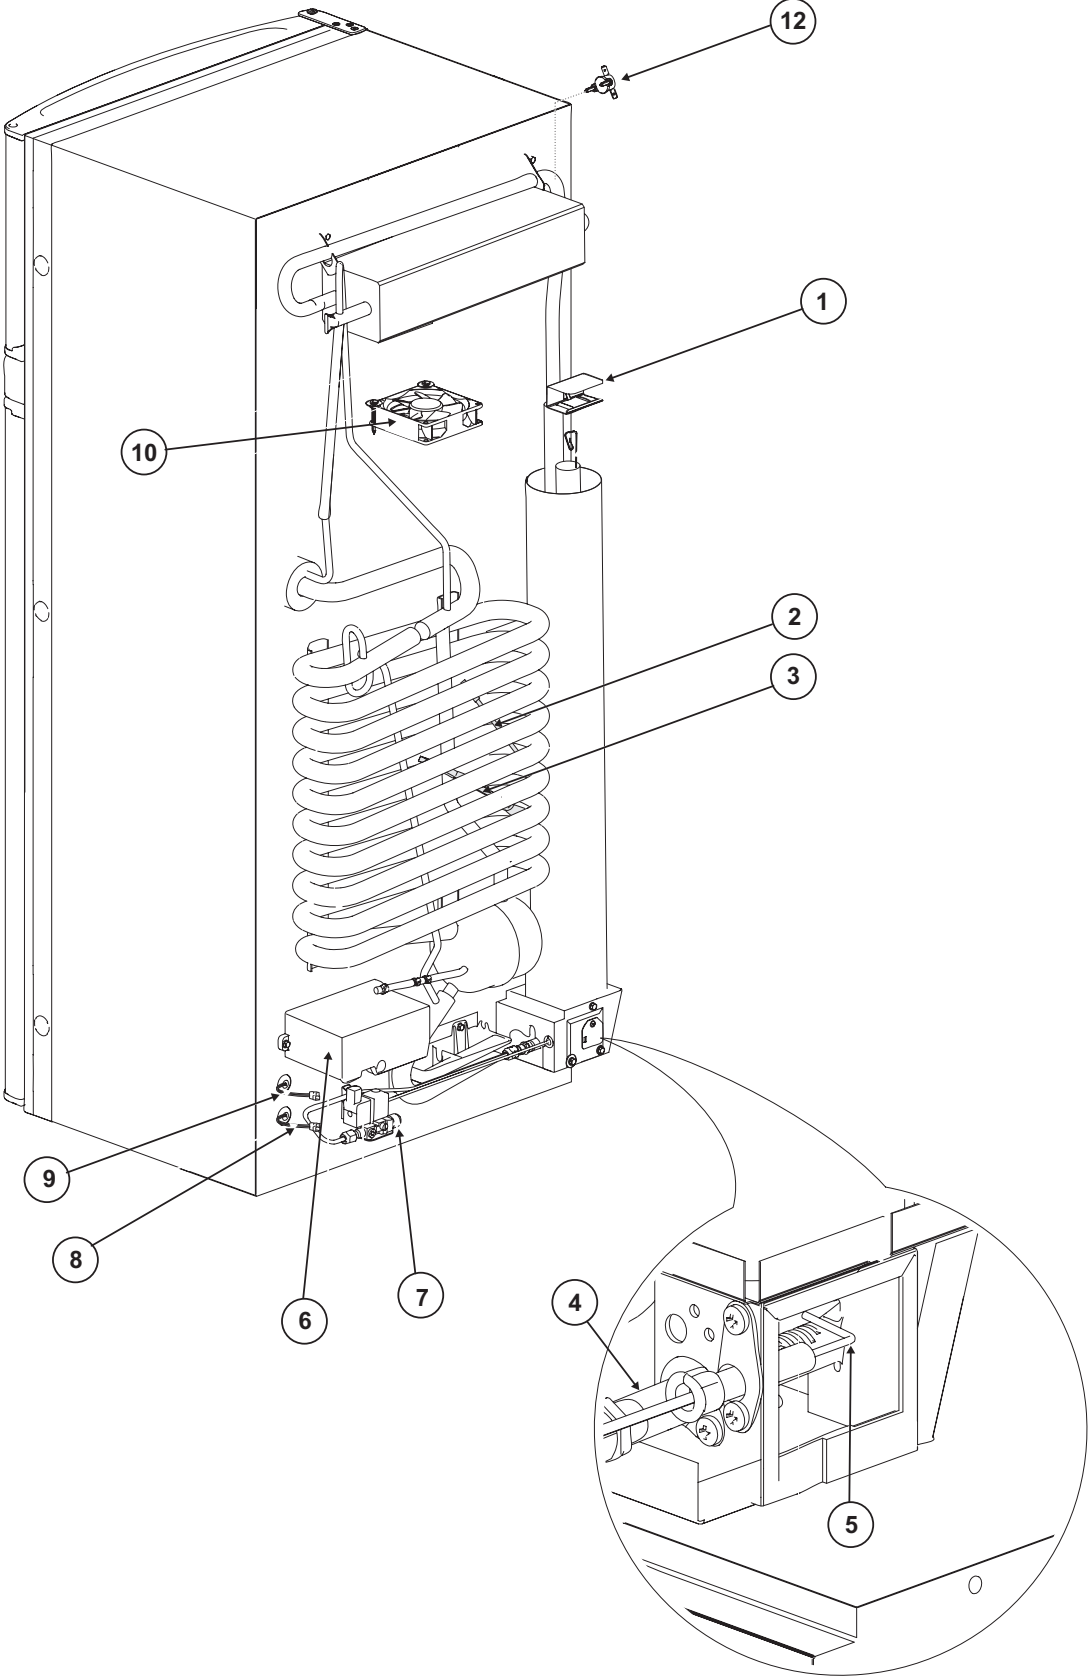

NS- NOT SHOWN

NO LONGER AVAILABLE

CABINET AREA (FRONT VIEW) - N3150

Art02382

CABINET AREA (FRONT VIEW) - N3150

NO.	PART #	DESCRIPTION	N3150
1	62698527	LATCH-BLACK	X
2	SPARE PART KIT	STORAGE STRAP	X
3		STRIKE PLATE-BLACK	X
8	62362208	CAP (CONTAINS 2 CAPS)	X
9	62447908	CAP-FREEZER BOLT (CONTAINS 12 CAPS)	X
10	69083608	SHELF FREEZER G	X
11	61630422	ICE CUBE TRAY	X
13	69085708	SHELF H	X
14	62362608	SHELF CLIP-SMALL	X
15	623059	FIN CLIP	X
16	623077	THERMISTOR	X
18	69085808	SHELF I	X
19	62362508	SHELF CLIP-LARGE	X
20	62698012	VEGETABLE BIN	X
21	62400127	LATCH BOTTOM	X
22	62697712	DOOR BIN-CURVED DEEP	X
23	62698912	BOTTLE RETAINER	X
24	62697612	DOOR BIN-CURVED SHALLOW	X
25	690154107R	DOOR ASSEMBLY-UPPER	X
26	690153107R	DOOR ASSEMBLY-LOWER	X
NS	69021527	KIT -TO CHANGE REFR DOOR SWING FROM LEFT HINGE TO RIGHT HINGE	X
NS	69021627	KIT -TO CHANGE REFR DOOR SWING FROM RIGHT HINGE TO LEFT HINGE	X
NS	635010	KIT- HINGE LH	X
NS	635011	KIT- HINGE RH	X

NS - NOT SHOWN

CABINET AREA (REAR VIEW) - N3150

Art02383

CABINET AREA (REAR VIEW) - N3150

NO.	PART #	DESCRIPTION	N3150
1	636865	HEAT CAP KIT	X
2	690874	HEATER-AC	X
3	690875	HEATER-DC	X
4	690876	BURNER ASSEMBLY	X
5	690877	SPARK ELECTRODE	X
6	690863	POWER CONTROL BOARD (USE 691449)	X
	691450	KIT- POWER CONTROL BOARD (SN E055S-E3655, E001T-E089T)	X
	691448	KIT-SERVICE POWER BOARD V3 (SN E090T AND ABOVE)	X
	691449	KIT-DISPLAY BOARD/POWER BOARD V1	X
	634639	POWER BOARD HOUSING COVER	X
7	690864	GAS VALVE	X
8	690853	THERMISTOR CABLE (CONNECTORS INCLUDED)	X
	690855	LOOSE CONNECTOR TEMP SENSE CABLE (POWER BOARD SIDE)	X
9	690854	COMMUNICATIONS CABLE (CONNECTORS INCLUDED)	X
	690856	LOOSE CONNECTOR COMMUNICATIONS CABLE (POWER BOARD SIDE)	X
10	690865	FAN (USE 636876)	X
	636876	KIT FAN REPLACEMENT	X
12	690866	THERMOSTAT-DC FAN (USE 636877)	X
	636877	KIT-THERMOSTAT FAN REPLACEMENT	X
NS	690798	FAN CABLE	X
NS	691446	KIT-SERVICE-POWER CORD 120VAC	X