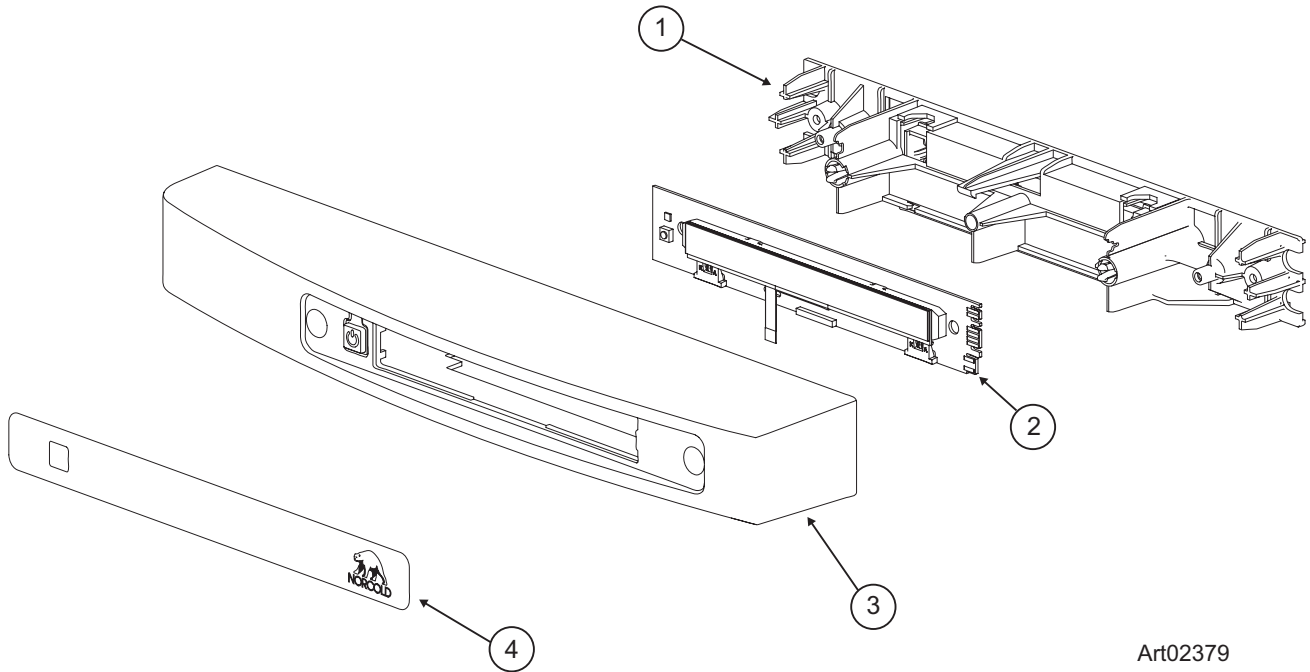

NORCOLD

PARTS LIST

N3104
N3150

PART NO. 635992
NORCOLD 08/22/2016

CONTROL PANEL - N3104 / N3150 MODELS

Art02379

NO.	PART #	DESCRIPTION	N3104	N3150
1	690869	DISPLAY BOARD MOUNTING BRACKET	X	X
2	690872	DISPLAY BOARD (SN E001N-E366N,E001P-E365P, E001R-E365R, E001S-E058S)	X	
	691451	KIT-LCD DISPLAY BOARD (SN E059S AND ABOVE)	X	
2	690872	DISPLAY BOARD (SN E001N-E366N, E001P-E365P, E001R-E365R, E001S-E054S)		X
	691451	KIT- LCD DISPLAY BOARD (SN E055S AND ABOVE)		X
3	69087027	HOUSING-CURVED LEFT (FOR LH HINGE) (SHOWN)	X	X
	69087127	HOUSING-CURVED RIGHT (FOR RH HINGE) (NOT SHOWN)	X	X
4	690873	CONTROL OVERLAY (SN E001N-E366N, E001P-E365P, E001R-E365R, E001S-E058S)	X	
	691452	KIT- CONTROL OVERLAY (SN E059S AND ABOVE)	X	
	690873	CONTROL OVERLAY (SN E001N-E366N,E001P-E365P, E001R-E365R, E001S-E054S)		X
	691452	KIT-CONTROL OVERLAY (SN E055S AND ABOVE)		X

NOTE: ITEM #4 IS INCLUDED IN ALL KITS REFERENCED ABOVE.

CABINET AREA (FRONT VIEW) - N3104

Art02380A

CABINET AREA (FRONT VIEW) - N3104

NO.	PART #	DESCRIPTION	N3104
1	62698527	LATCH-BLACK	X
2	SPARE PART KIT	STORAGE STRAP	X
3		STRIKE PLATE-BLACK	X
5	690852	FREEZER DOOR	X
	636864	KIT SERVICE FREEZER DOOR REPLACEMENT	X
8	62362208	CAP (CONTAINS 2 CAPS)	X
10	61630422	ICE CUBE TRAY	X
11	62447908	CAP- FREEZER BOLT (CONTAINS 12 CAPS)	X
12	623059	FIN CLIP	X
13	623077	THERMISTOR	X
14	69086708	SHELF C	X
15	62362608	SHELF CLIP-SMALL	X
17	69086808	SHELF F	X
18	62362508	SHELF CLIP-LARGE	X
19	62698012	VEGETABLE BIN	X
20	62400127	LATCH BOTTOM	X
21	69082412	DOOR BIN-CURVED DEEP	X
22	62698912	BOTTLE RETAINER	X
23	69082312	DOOR BIN-CURVED SHALLOW	X
24	690152107R	DOOR ASSEMBLY	X
NS	69021727	KIT -TO CHANGE REFR DOOR SWING FROM LEFT HINGE TO RIGHT HINGE	X
NS	69021827	KIT -TO CHANGE REFR DOOR SWING FROM RIGHT HINGE TO LEFT HINGE	X
NS	635010	KIT- HINGE LH	X
NS	635011	KIT- HINGE RH	X