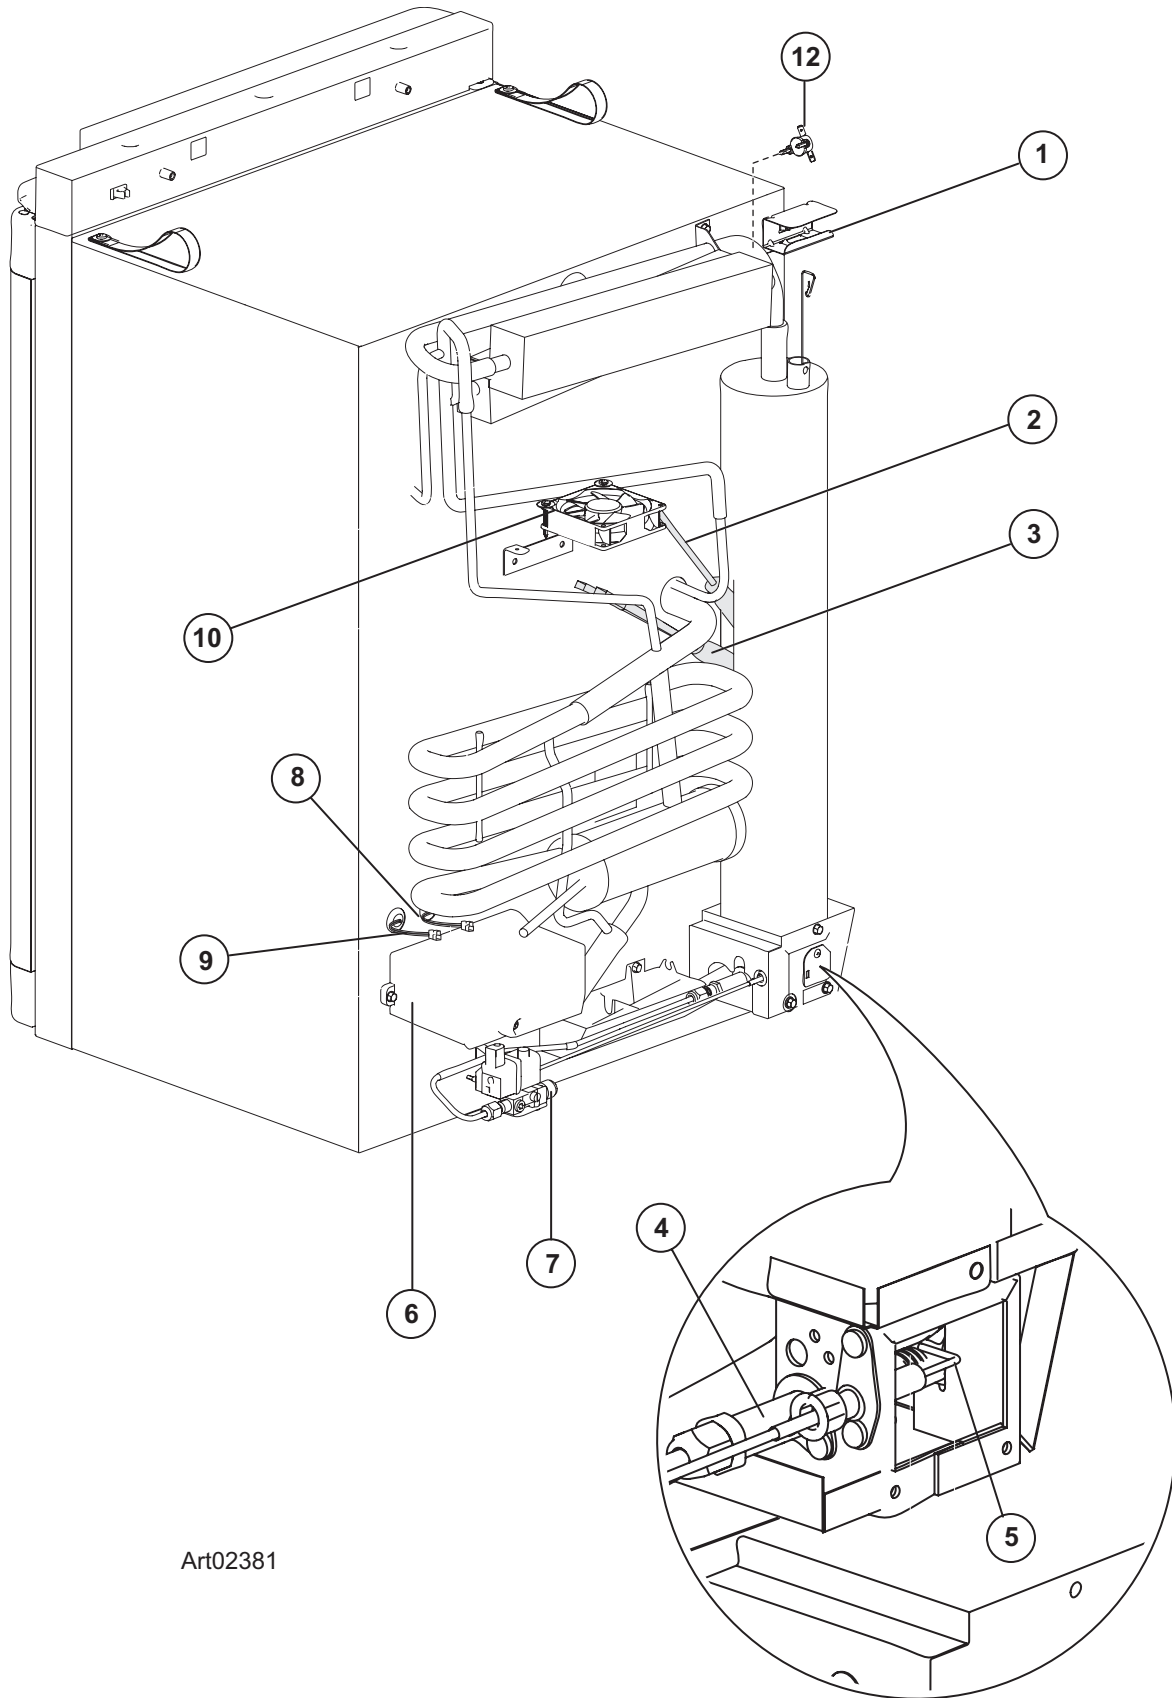

NOTE: ITEM #4 IS INCLUDED IN ALL KITS REFERENCED ABOVE.

CABINET AREA (FRONT VIEW) - N3104

Art02380A

CABINET AREA (FRONT VIEW) - N3104

NO.	PART #	DESCRIPTION	N3104
1	62698527	LATCH-BLACK	X
2	SPARE PART KIT	STORAGE STRAP	X
3		STRIKE PLATE-BLACK	X
5	690852	FREEZER DOOR	X
	636864	KIT SERVICE FREEZER DOOR REPLACEMENT	X
8	62362208	CAP (CONTAINS 2 CAPS)	X
10	61630422	ICE CUBE TRAY	X
11	62447908	CAP- FREEZER BOLT (CONTAINS 12 CAPS)	X
12	623059	FIN CLIP	X
13	623077	THERMISTOR	X
14	69086708	SHELF C	X
15	62362608	SHELF CLIP-SMALL	X
17	69086808	SHELF F	X
18	62362508	SHELF CLIP-LARGE	X
19	62698012	VEGETABLE BIN	X
20	62400127	LATCH BOTTOM	X
21	69082412	DOOR BIN-CURVED DEEP	X
22	62698912	BOTTLE RETAINER	X
23	69082312	DOOR BIN-CURVED SHALLOW	X
24	690152107R	DOOR ASSEMBLY	X
NS	69021727	KIT -TO CHANGE REFR DOOR SWING FROM LEFT HINGE TO RIGHT HINGE	X
NS	69021827	KIT -TO CHANGE REFR DOOR SWING FROM RIGHT HINGE TO LEFT HINGE	X
NS	635010	KIT- HINGE LH	X
NS	635011	KIT- HINGE RH	X

NS - NOT SHOWN

NO LONGER AVAILABLE

CABINET AREA (REAR VIEW) - N3104

Art02381

CABINET AREA (REAR VIEW) - N3104

NO.	PART #	DESCRIPTION	N3104
1	636865	HEAT CAP KIT	X
2	690859	HEATER-AC	X
3	690860	HEATER-DC	X
4	690861	BURNER ASSEMBLY	X
5	690862	SPARK ELECTRODE (USE 690877)	X
	690877	SPARK ELECTRODE	X
6	690863	POWER CONTROL BOARD (USE 691449)	X
	691450	KIT- POWER CONTROL BOARD (SN E059S-E365S, E001T-E089T)	X
	691448	KIT- SERVICE POWER BOARD V3 (SNE090T AND ABOVE)	X
	691449	KIT- DISPLAY BOARD/POWER BOARD V1	X
	634639	POWER BOARD HOUSING COVER	X
7	690864	GAS VALVE	X
8	690853	THERMISTOR CABLE (CONNECTORS INCLUDED)	X
	690855	LOOSE CONNECTOR TEMP SENSE CABLE (POWER BOARD SIDE)	X
9	690854	COMMUNICATIONS CABLE (CONNECTORS INCLUDED)	X
	690856	LOOSE CONNECTOR COMMUNICATIONS CABLE (POWER BOARD SIDE)	X
10	690865	FAN (USE 636876)	X
	636876	KIT FAN REPLACEMENT	X
12	690866	THERMOSTAT-DC FAN (USE 636877)	X
	636877	KIT-THERMOSTAT FAN REPLACEMENT	X
NS	690798	FAN CABLE	X
NS	691446	KIT-SERV-POWER CORD 120VAC	X