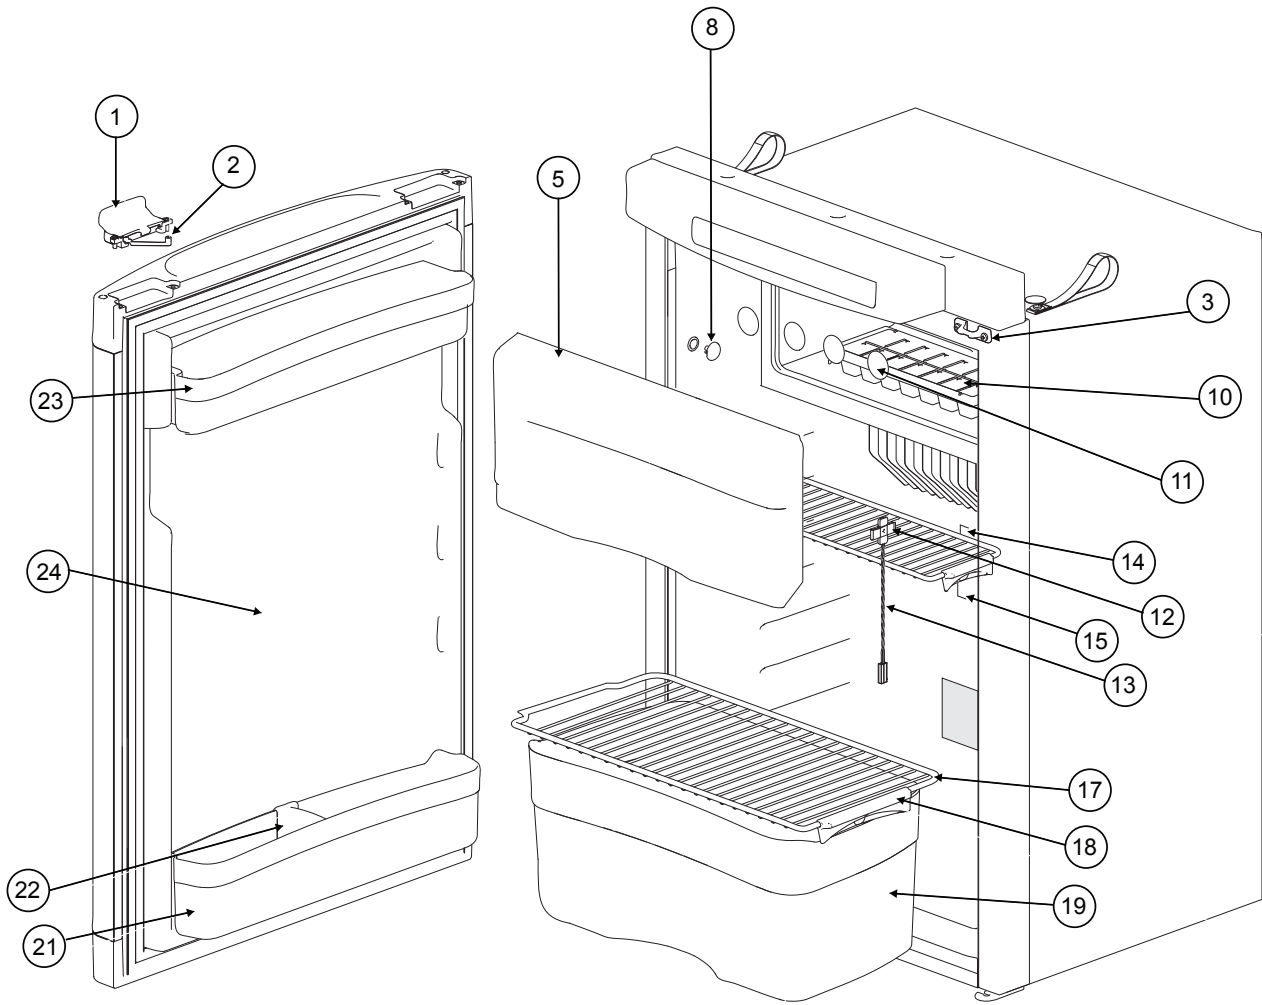

NORCOLD

PARTS LIST

N3104
N3150

PART NO. 635992
NORCOLD 08/22/2016

CONTROL PANEL - N3104 / N3150 MODELS

Art02379

NO.	PART #	DESCRIPTION	N3104	N3150
1	690869	DISPLAY BOARD MOUNTING BRACKET	X	X
2	690872	DISPLAY BOARD (SN E001N-E366N,E001P-E365P, E001R-E365R, E001S-E058S)	X	
	691451	KIT-LCD DISPLAY BOARD (SN E059S AND ABOVE)	X	
2	690872	DISPLAY BOARD (SN E001N-E366N, E001P-E365P, E001R-E365R, E001S-E054S)		X
	691451	KIT- LCD DISPLAY BOARD (SN E055S AND ABOVE)		X
3	69087027	HOUSING-CURVED LEFT (FOR LH HINGE) (SHOWN)	X	X
	69087127	HOUSING-CURVED RIGHT (FOR RH HINGE) (NOT SHOWN)	X	X
4	690873	CONTROL OVERLAY (SN E001N-E366N, E001P-E365P, E001R-E365R, E001S-E058S)	X	
	691452	KIT- CONTROL OVERLAY (SN E059S AND ABOVE)	X	
	690873	CONTROL OVERLAY (SN E001N-E366N,E001P-E365P, E001R-E365R, E001S-E054S)		X
	691452	KIT-CONTROL OVERLAY (SN E055S AND ABOVE)		X

NOTE: ITEM #4 IS INCLUDED IN ALL KITS REFERENCED ABOVE.

CABINET AREA (FRONT VIEW) - N3104

Art02380A

CABINET AREA (FRONT VIEW) - N3104

NO.	PART #	DESCRIPTION	N3104
1	62698527	LATCH-BLACK	X
2	SPARE PART KIT	STORAGE STRAP	X
3		STRIKE PLATE-BLACK	X
5	690852	FREEZER DOOR	X
	636864	KIT SERVICE FREEZER DOOR REPLACEMENT	X
8	62362208	CAP (CONTAINS 2 CAPS)	X
10	61630422	ICE CUBE TRAY	X
11	62447908	CAP- FREEZER BOLT (CONTAINS 12 CAPS)	X
12	623059	FIN CLIP	X
13	623077	THERMISTOR	X
14	69086708	SHELF C	X
15	62362608	SHELF CLIP-SMALL	X
17	69086808	SHELF F	X
18	62362508	SHELF CLIP-LARGE	X
19	62698012	VEGETABLE BIN	X
20	62400127	LATCH BOTTOM	X
21	69082412	DOOR BIN-CURVED DEEP	X
22	62698912	BOTTLE RETAINER	X
23	69082312	DOOR BIN-CURVED SHALLOW	X
24	690152107R	DOOR ASSEMBLY	X
NS	69021727	KIT -TO CHANGE REFR DOOR SWING FROM LEFT HINGE TO RIGHT HINGE	X
NS	69021827	KIT -TO CHANGE REFR DOOR SWING FROM RIGHT HINGE TO LEFT HINGE	X
NS	635010	KIT- HINGE LH	X
NS	635011	KIT- HINGE RH	X