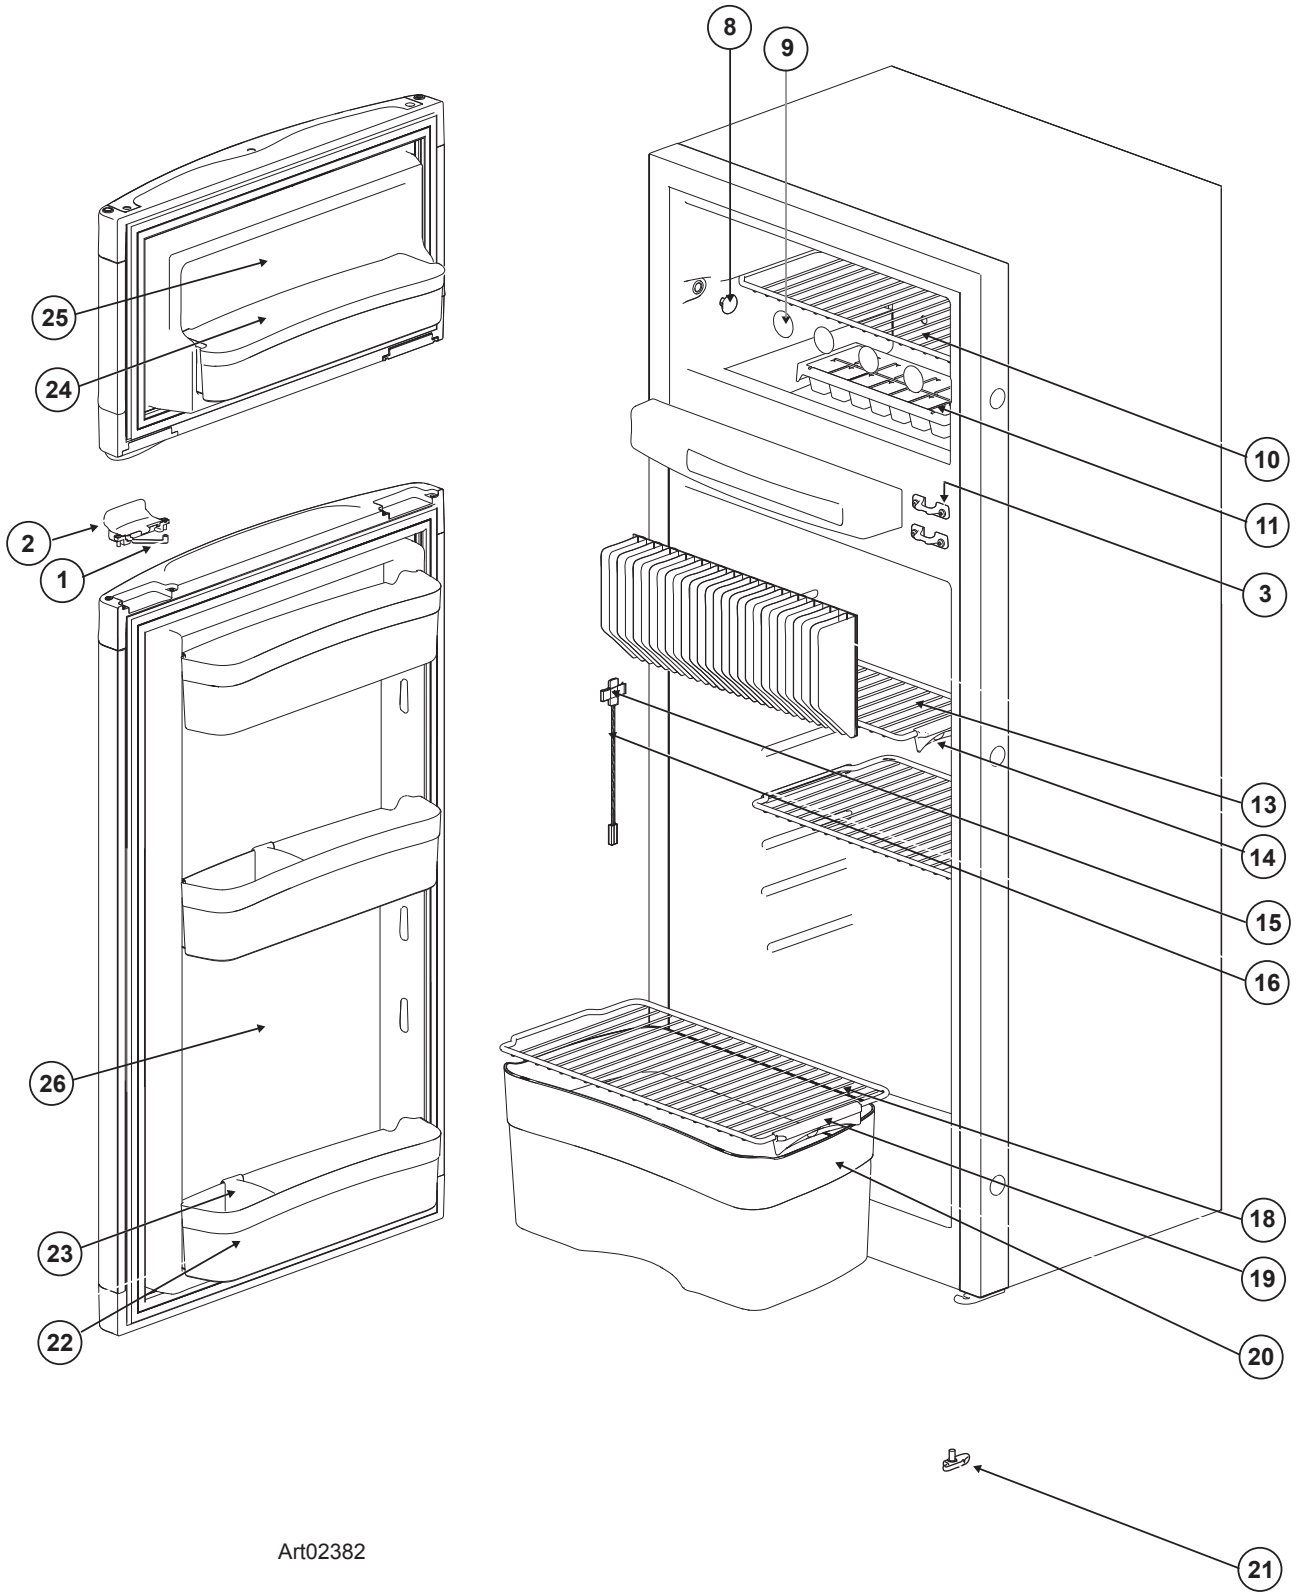

NS- NOT SHOWN

 NO LONGER AVAILABLE

CABINET AREA (FRONT VIEW) - N3150

Art02382

CABINET AREA (FRONT VIEW) - N3150

NO.	PART #	DESCRIPTION	N3150
1	62698527	LATCH-BLACK	X
2	SPARE PART KIT	STORAGE STRAP	X
3		STRIKE PLATE-BLACK	X
8	62362208	CAP (CONTAINS 2 CAPS)	X
9	62447908	CAP-FREEZER BOLT (CONTAINS 12 CAPS)	X
10	69083608	SHELF FREEZER G	X
11	61630422	ICE CUBE TRAY	X
13	69085708	SHELF H	X
14	62362608	SHELF CLIP-SMALL	X
15	623059	FIN CLIP	X
16	623077	THERMISTOR	X
18	69085808	SHELF I	X
19	62362508	SHELF CLIP-LARGE	X
20	62698012	VEGETABLE BIN	X
21	62400127	LATCH BOTTOM	X
22	62697712	DOOR BIN-CURVED DEEP	X
23	62698912	BOTTLE RETAINER	X
24	62697612	DOOR BIN-CURVED SHALLOW	X
25	690154107R	DOOR ASSEMBLY-UPPER	X
26	690153107R	DOOR ASSEMBLY-LOWER	X
NS	69021527	KIT -TO CHANGE REFR DOOR SWING FROM LEFT HINGE TO RIGHT HINGE	X
NS	69021627	KIT -TO CHANGE REFR DOOR SWING FROM RIGHT HINGE TO LEFT HINGE	X
NS	635010	KIT- HINGE LH	X
NS	635011	KIT- HINGE RH	X