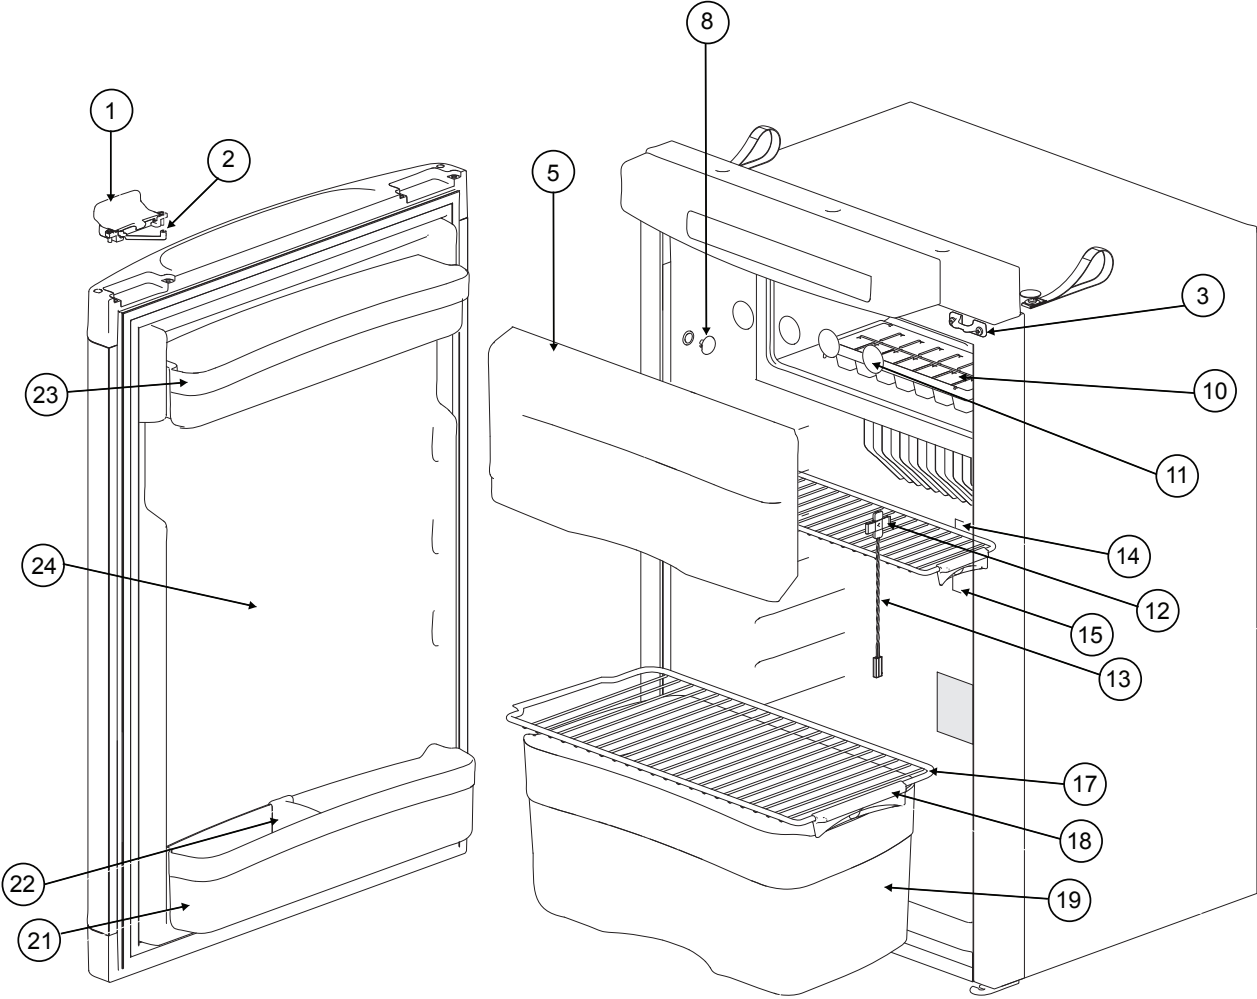

CABINET AREA (FRONT VIEW) - N3104

Art02380A

CABINET AREA (FRONT VIEW) - N3104

NO.	PART #	DESCRIPTION	N3104
1	62698527	LATCH-BLACK	X
2	SPARE PART KIT	STORAGE STRAP	X
3		STRIKE PLATE-BLACK	X
5	690852	FREEZER DOOR	X
	636864	KIT SERVICE FREEZER DOOR REPLACEMENT	X
8	62362208	CAP (CONTAINS 2 CAPS)	X
10	61630422	ICE CUBE TRAY	X
11	62447908	CAP- FREEZER BOLT (CONTAINS 12 CAPS)	X
12	623059	FIN CLIP	X
13	623077	THERMISTOR	X
14	69086708	SHELF C	X
15	62362608	SHELF CLIP-SMALL	X
17	69086808	SHELF F	X
18	62362508	SHELF CLIP-LARGE	X
19	62698012	VEGETABLE BIN	X
20	62400127	LATCH BOTTOM	X
21	69082412	DOOR BIN-CURVED DEEP	X
22	62698912	BOTTLE RETAINER	X
23	69082312	DOOR BIN-CURVED SHALLOW	X
24	690152107R	DOOR ASSEMBLY	X
NS	69021727	KIT -TO CHANGE REFR DOOR SWING FROM LEFT HINGE TO RIGHT HINGE	X
NS	69021827	KIT -TO CHANGE REFR DOOR SWING FROM RIGHT HINGE TO LEFT HINGE	X
NS	635010	KIT- HINGE LH	X
NS	635011	KIT- HINGE RH	X

NS - NOT SHOWN

NO LONGER AVAILABLE