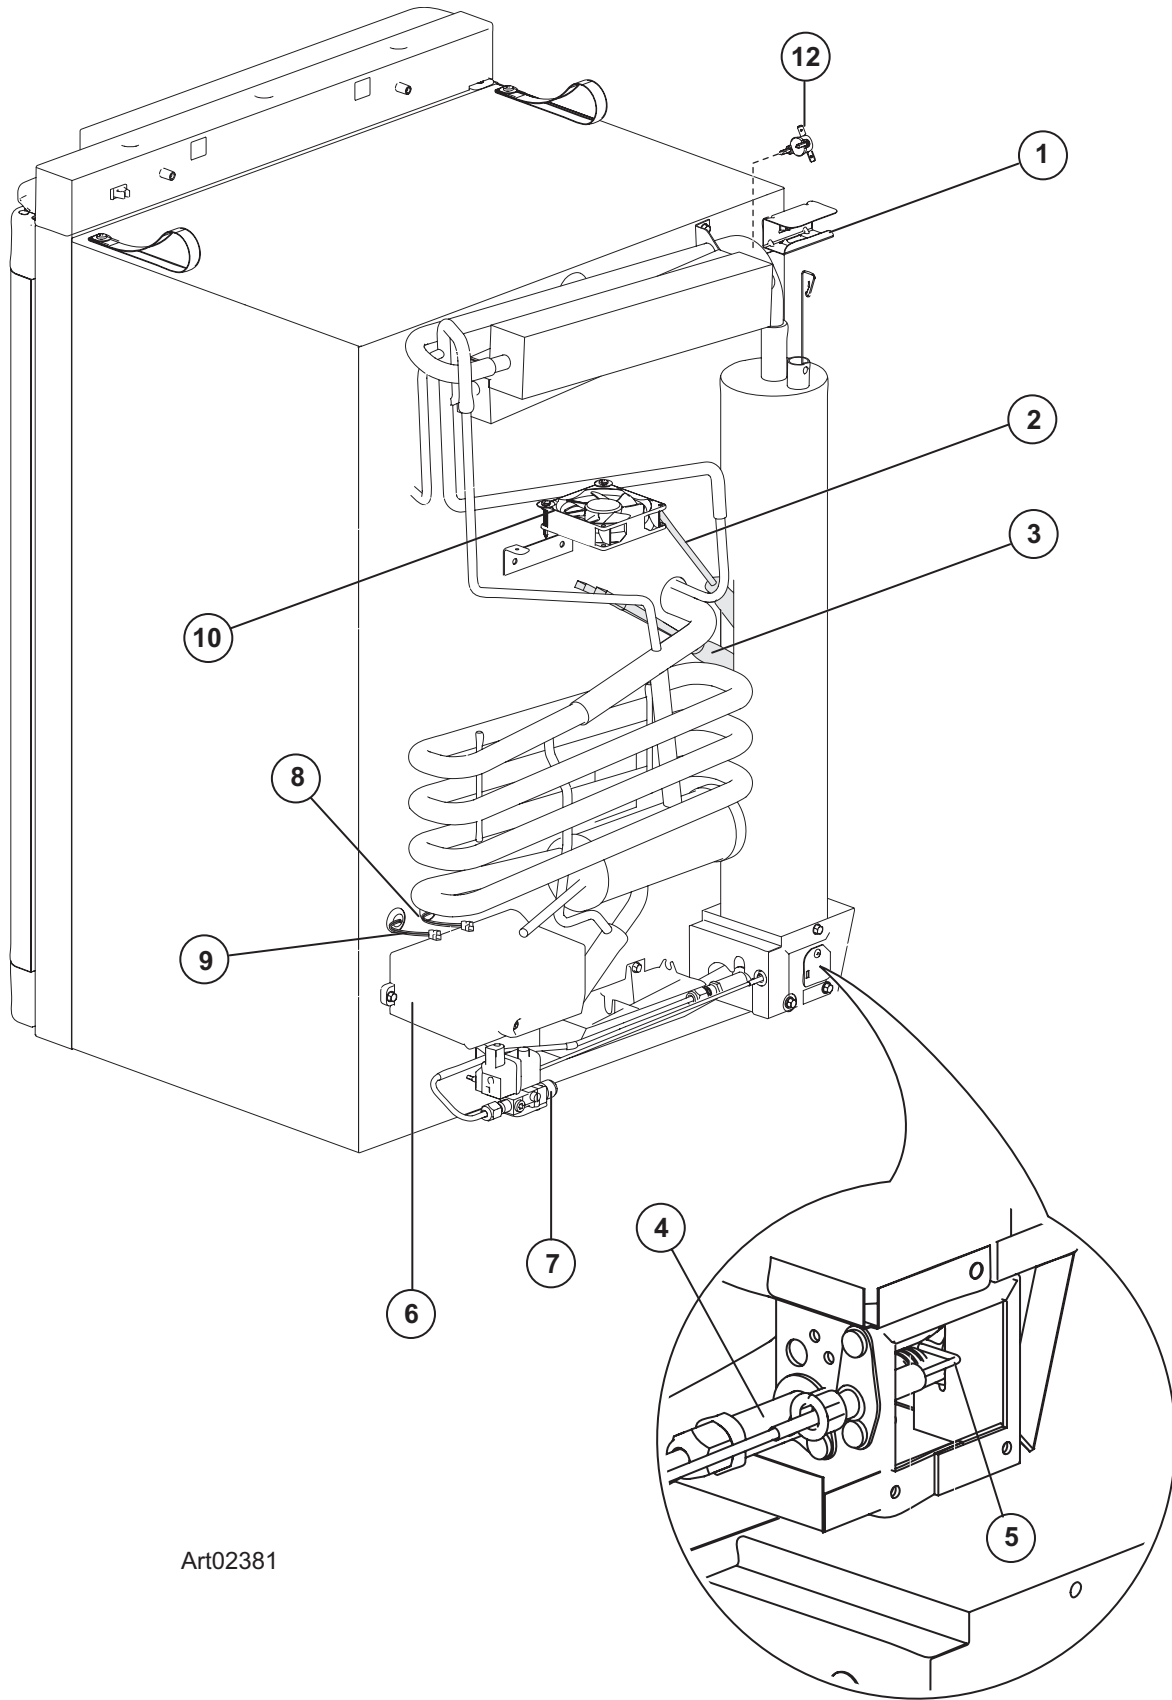

CABINET AREA (FRONT VIEW) - N3104

NO.	PART #	DESCRIPTION	N3104
1	62698527	LATCH-BLACK	X
2	SPARE PART KIT	STORAGE STRAP	X
3		STRIKE PLATE-BLACK	X
5	690852	FREEZER DOOR	X
	636864	KIT SERVICE FREEZER DOOR REPLACEMENT	X
8	62362208	CAP (CONTAINS 2 CAPS)	X
10	61630422	ICE CUBE TRAY	X
11	62447908	CAP- FREEZER BOLT (CONTAINS 12 CAPS)	X
12	623059	FIN CLIP	X
13	623077	THERMISTOR	X
14	69086708	SHELF C	X
15	62362608	SHELF CLIP-SMALL	X
17	69086808	SHELF F	X
18	62362508	SHELF CLIP-LARGE	X
19	62698012	VEGETABLE BIN	X
20	62400127	LATCH BOTTOM	X
21	69082412	DOOR BIN-CURVED DEEP	X
22	62698912	BOTTLE RETAINER	X
23	69082312	DOOR BIN-CURVED SHALLOW	X
24	690152107R	DOOR ASSEMBLY	X
NS	69021727	KIT -TO CHANGE REFR DOOR SWING FROM LEFT HINGE TO RIGHT HINGE	X
NS	69021827	KIT -TO CHANGE REFR DOOR SWING FROM RIGHT HINGE TO LEFT HINGE	X
NS	635010	KIT- HINGE LH	X
NS	635011	KIT- HINGE RH	X

NS - NOT SHOWN

NO LONGER AVAILABLE

CABINET AREA (REAR VIEW) - N3104

Art02381