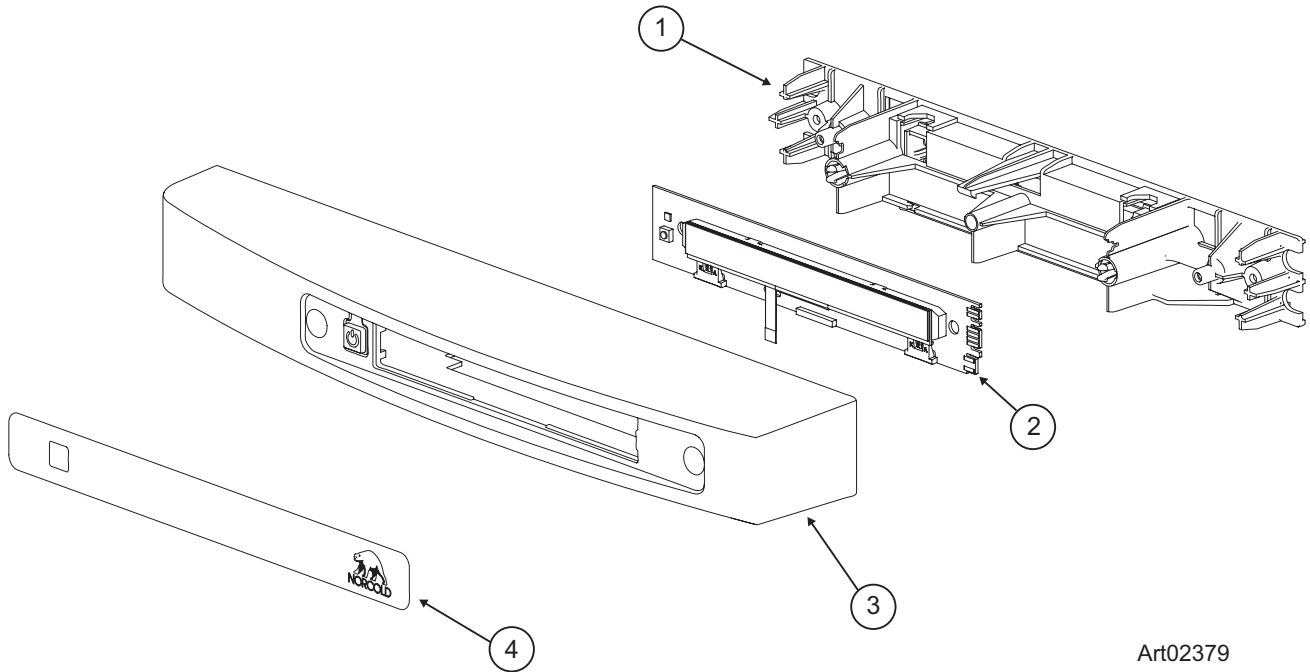

NORCOLD

PARTS LIST

N3104
N3150

PART NO. 635992
NORCOLD 10/26/2016

CONTROL PANEL - N3104 / N3150 MODELS

Art02379

NO.	PART #	DESCRIPTION	N3104	N3150
1	690869	DISPLAY BOARD MOUNTING BRACKET	X	X
2	690872	DISPLAY BOARD (SN E001N-E366N, E001P-E365P, E001R-E365R, E001S-E058S)	X	
	691451	KIT-LCD DISPLAY BOARD (SN E059S AND ABOVE) (USE 638233)	X	
	638233	KIT-SERVICE LCD DISPLAY BOARD (SN E059S AND ABOVE)	X	
	690872	DISPLAY BOARD (SN E001N-E366N, E001P-E365P, E001R-E365R, E001S-E054S)		X
	691451	KIT- LCD DISPLAY BOARD (SN E055S AND ABOVE) (USE 638233)		X
	638233	KIT-SERVICE LCD DISPLAY BOARD (SN E055S AND ABOVE)		X
3	69087027	HOUSING-CURVED LEFT (FOR LH HINGE) (SHOWN) (USE 636881)	X	X
	636881	KIT-SERVICE CURVED HOUSING LH	X	X
	69087127	HOUSING-CURVED RIGHT (FOR RH HINGE) (NOT SHOWN) (USE 638234)	X	X
	638234	KIT-SERVICE CURVED HOUSING RH	X	X
4	690873	CONTROL OVERLAY (SN E001N-E366N, E001P-E365P, E001R-E365R, E001S-E058S)	X	
	691452	KIT- CONTROL OVERLAY (SN E059S AND ABOVE)	X	
	690873	CONTROL OVERLAY (SN E001N-E366N, E001P-E365P, E001R-E365R, E001S-E054S)		X
	691452	KIT-CONTROL OVERLAY (SN E055S AND ABOVE)		X