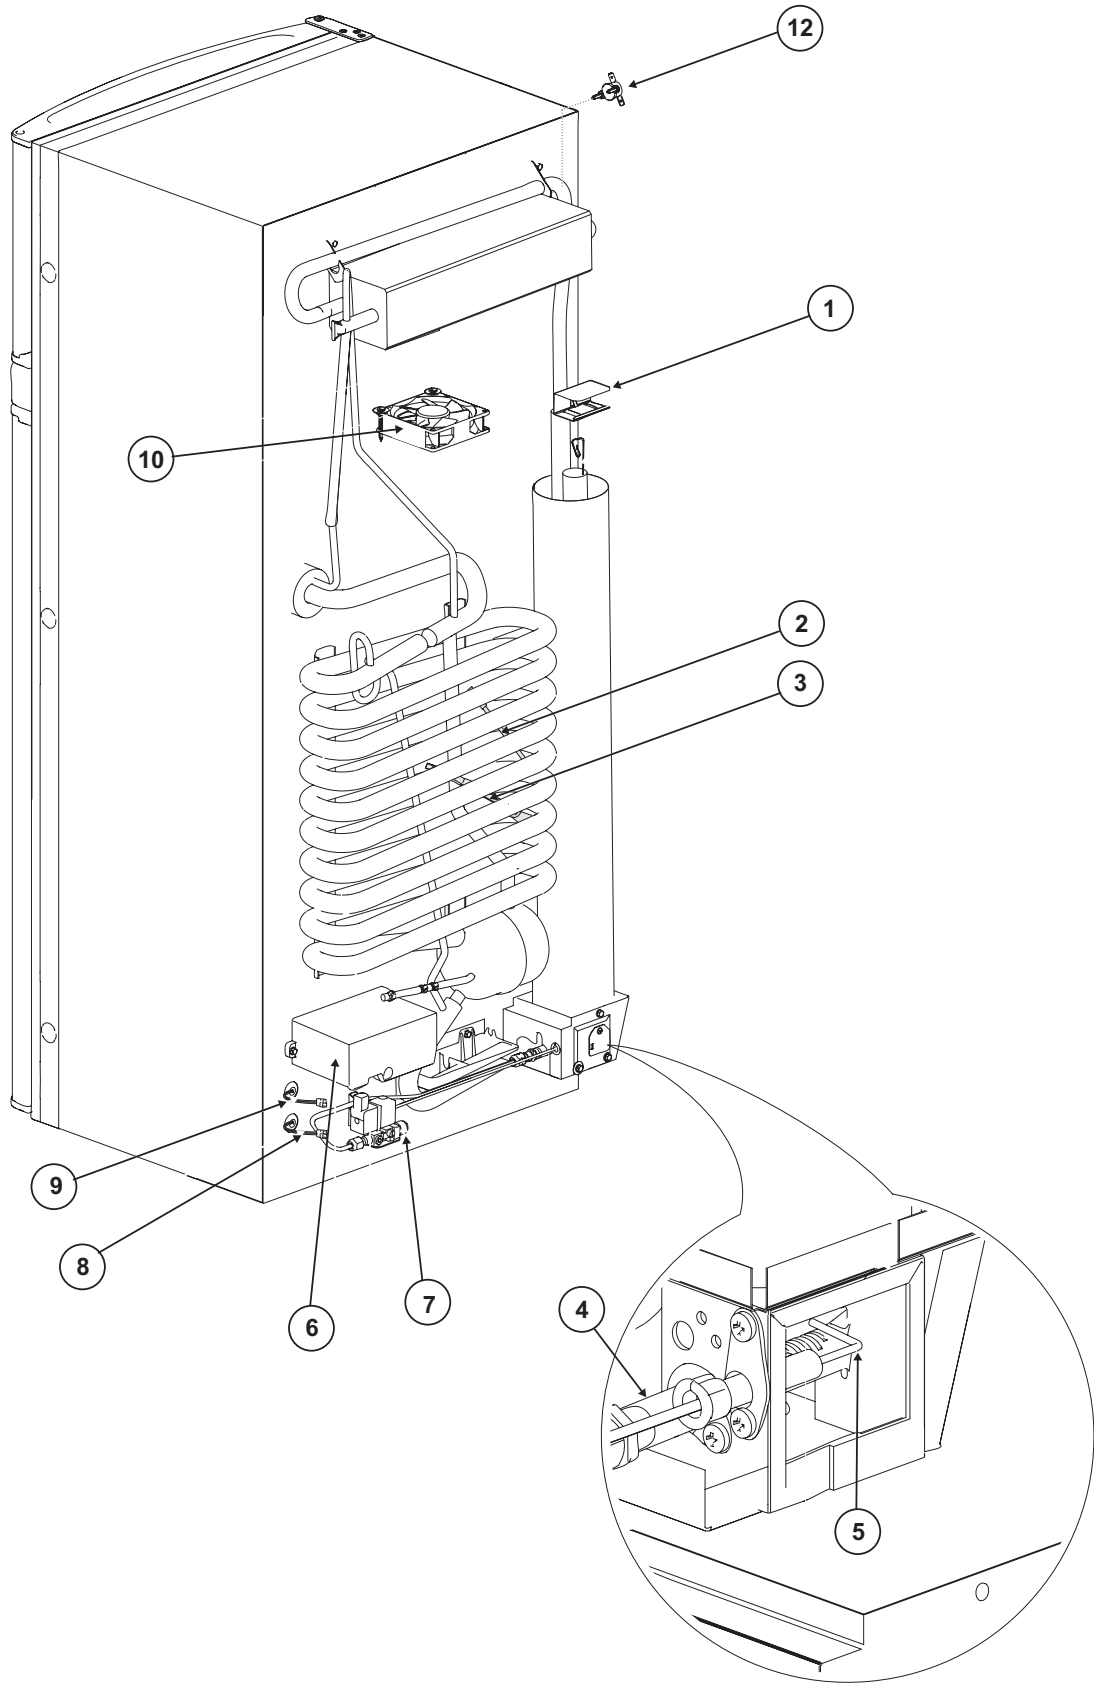

CABINET AREA (FRONT VIEW) - N3150

NO.	PART #	DESCRIPTION	N3150
1	62698527	LATCH-BLACK	X
2	SPARE PART KIT	STORAGE STRAP	X
3		STRIKE PLATE-BLACK	X
8	62362208	CAP (CONTAINS 2 CAPS)	X
9	62447908	CAP-FREEZER BOLT (CONTAINS 12 CAPS)	X
10	69083608	SHELF FREEZER G	X
11	61630422	ICE CUBE TRAY	X
13	69085708	SHELF H	X
14	62362608	SHELF CLIP-SMALL	X
15	623059	FIN CLIP	X
16	623077	THERMISTOR	X
18	69085808	SHELF I	X
19	62362508	SHELF CLIP-LARGE	X
20	62698012	VEGETABLE BIN	X
21	62400127	LATCH BOTTOM	X
22	62697712	DOOR BIN-CURVED DEEP	X
23	62698912	BOTTLE RETAINER	X
24	62697612	DOOR BIN-CURVED SHALLOW	X
25	690154107R	DOOR ASSEMBLY-UPPER	X
26	690153107R	DOOR ASSEMBLY-LOWER	X
NS	69021527	KIT -TO CHANGE REFR DOOR SWING FROM LEFT HINGE TO RIGHT HINGE	X
NS	69021627	KIT -TO CHANGE REFR DOOR SWING FROM RIGHT HINGE TO LEFT HINGE	X
NS	635010	KIT- HINGE LH	X
NS	635011	KIT- HINGE RH	X

NS - NOT SHOWN

CABINET AREA (REAR VIEW) - N3150

Art02383