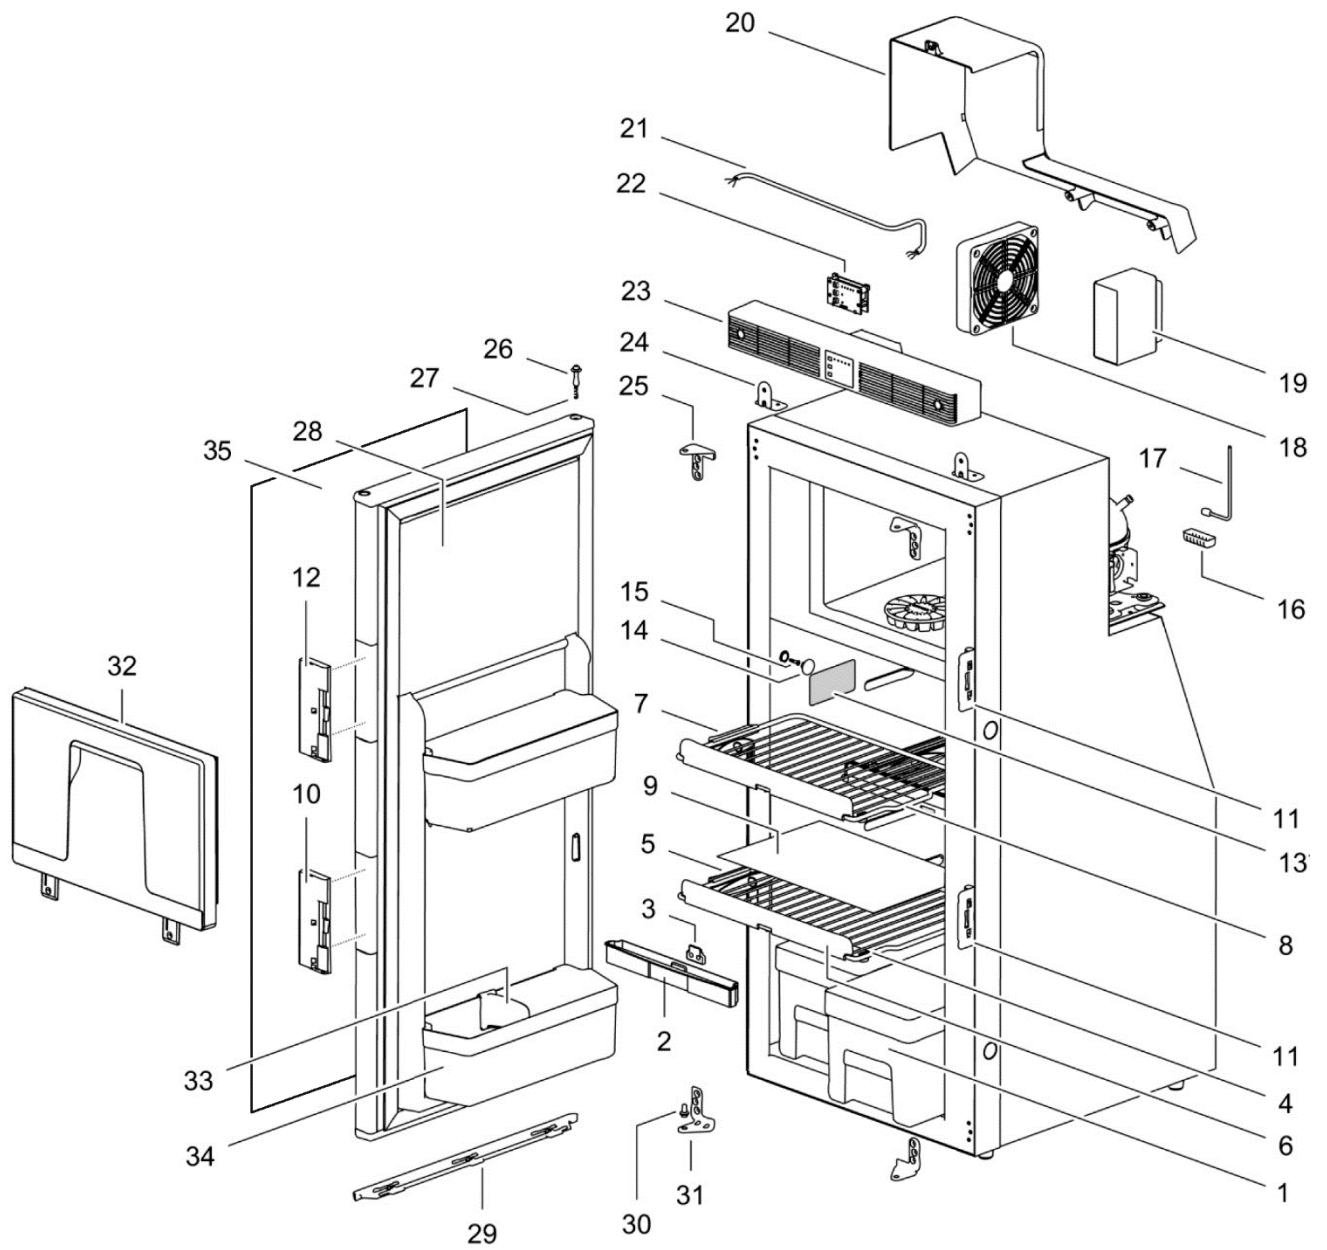

Spare part number	Spare part number	Spare part number	Colours available
1	Vegetable bin (2x)	691220			
2	Drip tray		691740		
3	Bracket				
4	Shelf large		691585		
5	Clip shelf large				
6	Shelf food retainer			691584	
7	Shelf small				
8	Clip shelf small				
9	Plate	691592			
10	Door handle lower		691580		
11	Door lock plate			691580	
12	Door handle upper				
13	Identification label*	T1090 MK2 begins with item number N191AXXXXXXX			
14	Cap (4x)		691590		
15	Screw (4x)				
16	Thermistor cover		691390		
17	Thermistor				
18	Condenser fan	691392			
19	Control module	691391			
20	Air duct	~~691331~~			
21	Power cord	691345			
22	Control PCB		691742		
23	Control housing				
24	Control housing bracket (2x)	691591			
25	Hinge plate upper				
26	Hinge pin upper				
27	Hinge spring		Handle high (12)	Handle low (10)	
28	Cabinet door		691743	691744	
29	Panel retainer lower				
30	Hinge pin bottom				
31	Hinge plate bottom				
32	Freezer door		691741		
	Hinge set freezer door		693093		
33	Bottle retainer		691593		
34	Door bin 2x				
35	Door Panel T1090	69163627SP			

* With a request for information or service, always provide the serial number of the refrigerator. The serial number is the code below the barcode on the identification label.

~~XXXXX~~ = not available anymore