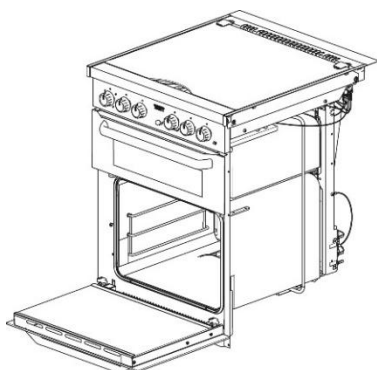

Oven doors

Drop down oven doors