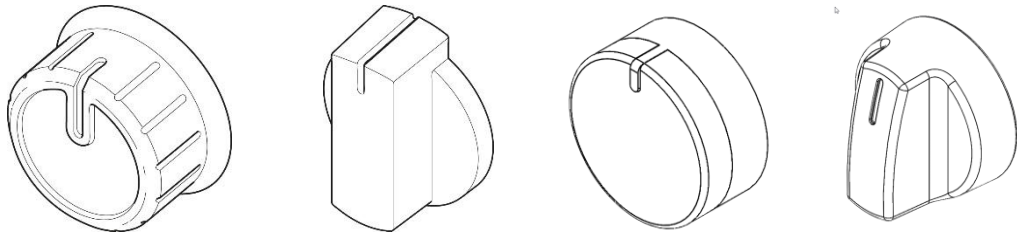

Control knobs

Spare part number	SSPA0900	SSPA0901	SSPA0933	SSPA0932
Colour suffix	Brushed-Nickel .BNK Black .BK	Matt Nickel .MNK Brushed-Nickel .BNK Chrome .CR Black .BK	Brushed-Nickel .BNK Chrome .CR	Chrome .CR Black .BK Brushed-Nickel .BNK
Set quantity	6	6	6	6

Handles are being supplied separately; hinges only where applicable

Grill Doors (without handle and hinges)

Spare part number	Glass	Print	Cladding	Cladding Position	Handle Style	Hinges
SMAO5060.BK99X	Clear	Black	No	N/A	N/A	SSPA1792