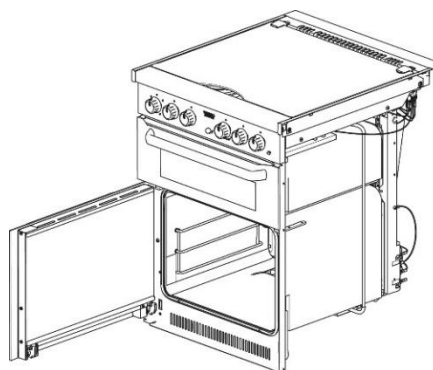

***Handles are being supplied separately; hinges only where applicable***

**Grill Doors (without handle and hinges)**

<b>Spare part number</b>	<b>Glass</b>	<b>Print</b>	<b>Cladding</b>	<b>Cladding Position</b>	<b>Handle Style</b>	<b>Hinges</b>
SMAO5060.BK99X	Clear	Black	No	N/A	N/A	SSPA1792

Oven doors

Drop down oven doors

Left hinged oven doors

Drop down doors (without handle)

Spare part number	Glass	Print	Cladding	Cladding position	Handle style	Hinges
SMAO5080.BK99X	Clear	Black	No	N/A	N/A	Yes
SMAO5082.BK97X	Clear	Black	Yes	Bottom	N/A	Yes