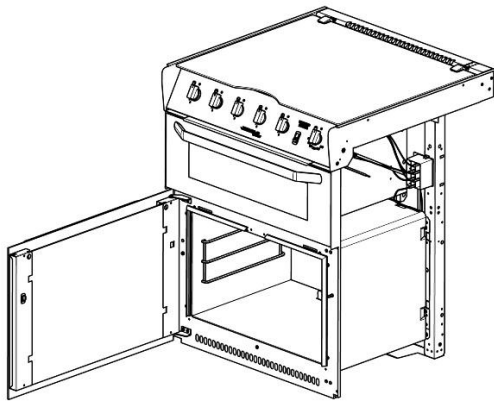

Handles are being supplied separately; hinges only where applicable

Grill doors (without handle and hinges)

Spare part number	Glass	Print	Cladding	Cladding position	Handle style	Hinges
SMAO4120.BK95X	Clear	Black	Yes	Sides	N/A	SSPA0014
SMAO4120.BK99X	Clear	Black	No	N/A	N/A	SSPA0014

Oven door styles

Left hinged oven doors