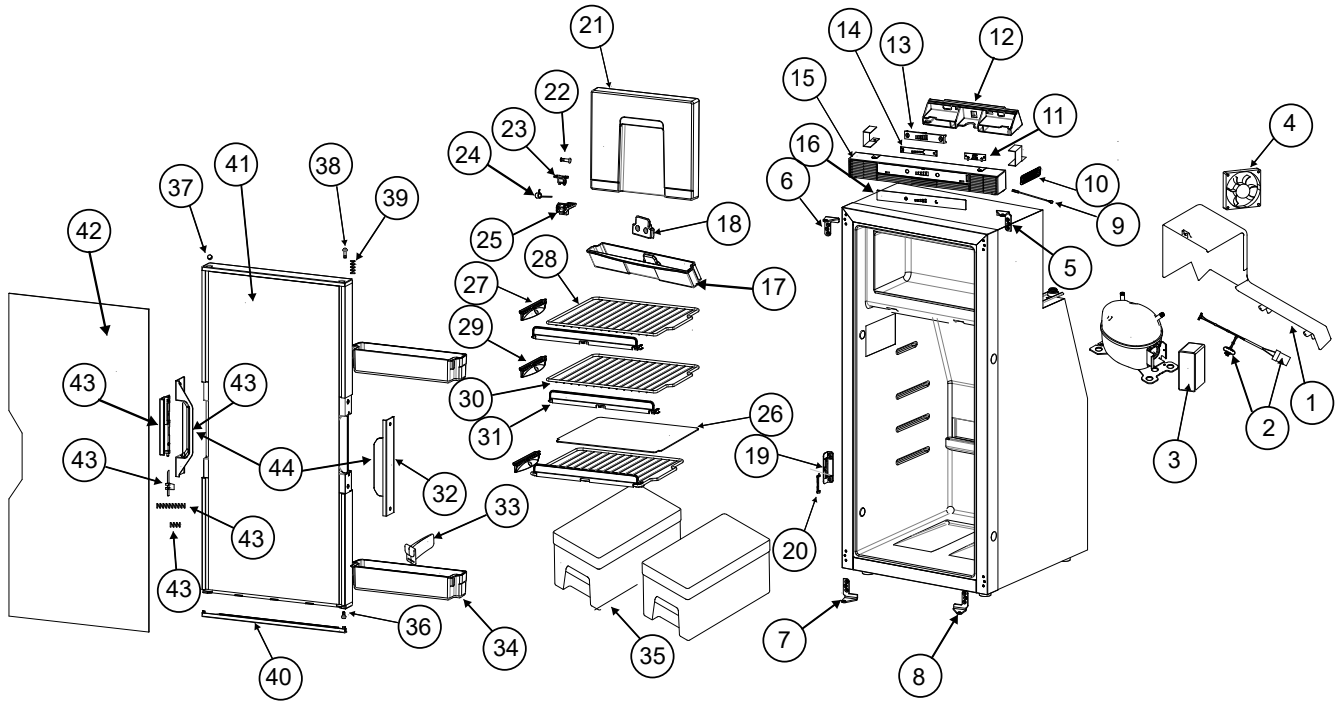

NORCOLD[®]

PARTS LIST

N2090

EXPLODED VIEW, FULL ASSEMBLY

ART 02770

NO.	PART #	DESCRIPTION	N2090	WARRANTABLE
1	691331	VENT	X	
2	691345	POWER CORD AND FUSE	X	
3	640178	COMPRESSOR POWER MODULE	X	X
4	692785	CONDENSER FAN	X	X
5-8	692751	HINGE KIT	X	X
9-10	691390	THERMISTOR AND COVER	X	X
11-14	641563	CONTROL PANEL ASSEMBLY	X	X
11	692753*	CONTROL PANEL LED	X	X
12	692754*	CONTROL PANEL MOUNTING BRACKET	X	X
13-14	692755*	CONTROL PANEL	X	X
15-16	641510	CONTROL PANEL HOUSING AND STICKER	X	X
	692756*	CONTROL PANEL HOUSING (SUPERSEDED TO 641510)	X	X
	640996*	CONTROL PANEL STICKER (SUPERSEDED TO 641510)	X	X
17-18	691740*	DRIP TRAY AND BRACKET	X	
19	692758	DOOR LATCH	X	X
20		WINTER LOCK SUPPORT	X	X
21-25	691741	FREEZER DOOR ASSEMBLY	X	X
26-31	641564	SHELF KIT	X	X
26	691592	SHELF COVER	X	
27	692759	SMALL SHELF CLIP	X	X
28	692760*	SMALL SHELF	X	
29	692761*	LARGE SHELF CLIP	X	X
30	692762*	LARGE SHELF	X	
31	692763*	SHELF RETAINER	X	
32	692875*	DOOR COVER WITH CHAMFER	X	X
33	692765	DOOR BIN RETAINER	X	
34	692766	DOOR BIN, CLEAR (QTY - 1)	X	
35	692767	CRISPER BIN, CLEAR (QTY - 1)	X	
36-39	691456	SHAFT KIT	X	X
40	692885	DECORATIVE DOOR PANEL RETAINER	X	X
41	641565	DOOR ASSEMBLY (PANEL NOT INCLUDED)	X	X
41-42	692769*	DOOR ASSEMBLY (PANEL INCLUDED)	X	X
42	641302	DECORATIVE DOOR PANEL [SN SE136AADW00660000 AND BELOW]	X	
	641513	DECORATIVE DOOR PANEL WITH CHAMFER [SN SE136AADW00660001 AND ABOVE]	X	
43	692770	HANDLE ASSEMBLY [SN SE136AADW00660000 AND BELOW]	X	X
	692886*	HANDLE ASSEMBLY WITH CHAMFER [SN SE136AADW00660001 AND ABOVE]	X	X
44	641562	DOOR HANDLE ASSEMBLY AND COVER	X	X
NS	641069	DRAIN HOSE ASSEMBLY	X	X
NS	691590	MOUNTING SCREWS AND CAPS, 4 PC EACH, WHITE	X	

NS NOT SHOWN

NOT AVAILABLE

* LIMITED AVAILABILITY