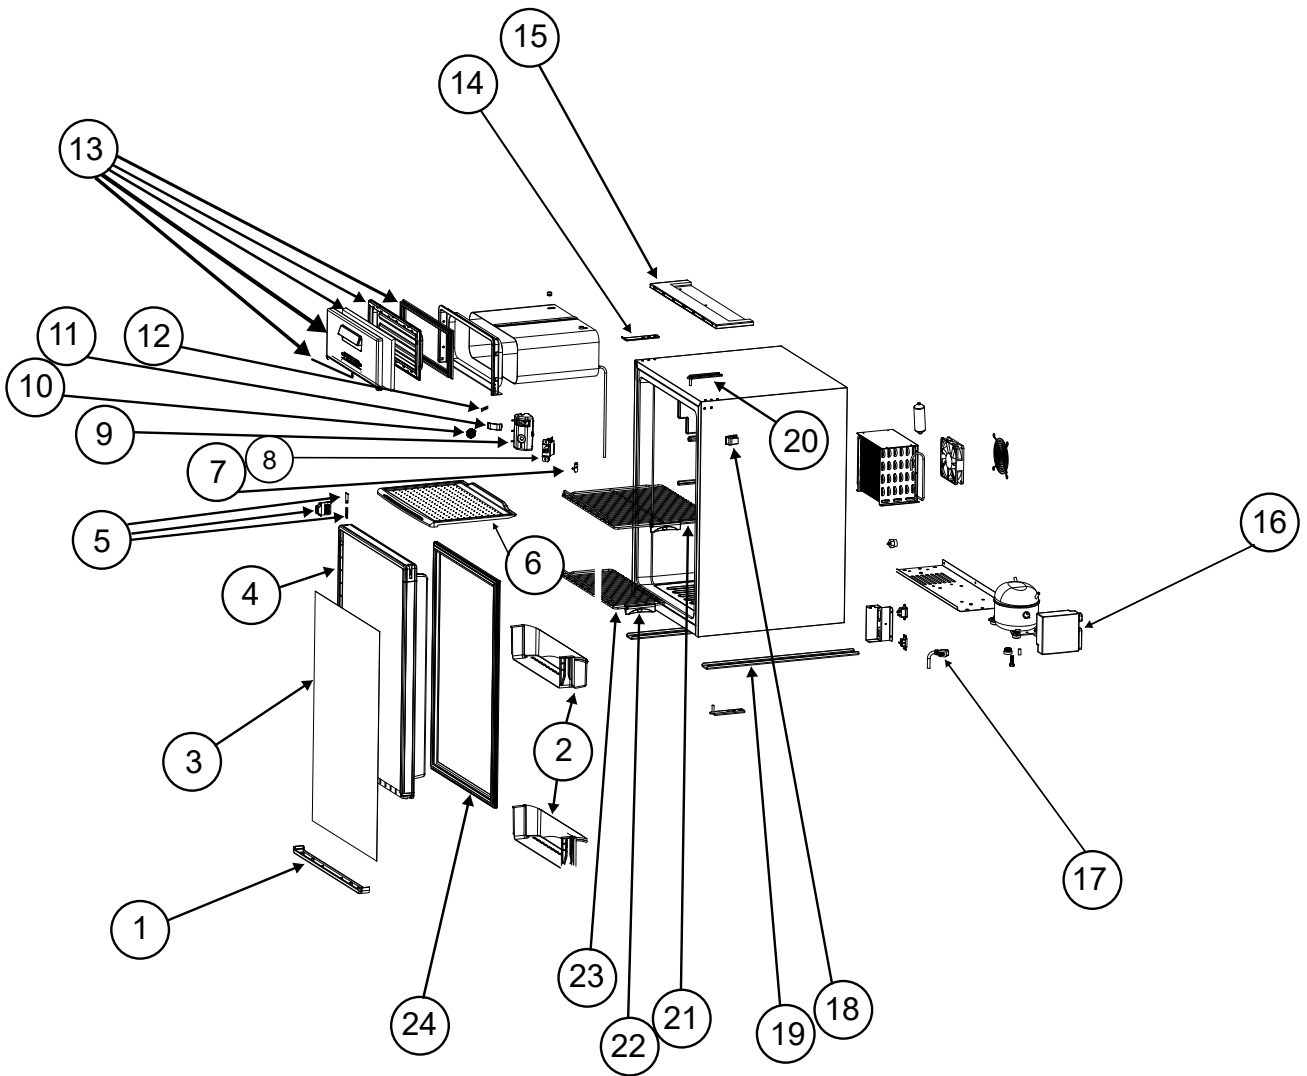

NORCOLD[®]

PARTS LIST

DC105

EXPLODED VIEW, FULL ASSEMBLY

ART 02692A

NO.	PART #	DESCRIPTION	DC105	DC105L	WARRANTABLE
1	640657*	BOTTOM DOOR CAP	X	X	X
2	640658	DOOR BIN	X	X	
3	640659	DECORATIVE DOOR PANEL	X	X	
4	640660	DOOR ASSEMBLY (PANEL NOT INCLUDED)	X	X	X
5	640661	DOOR HANDLE ASSEMBLY	X	X	X
6	640662	DRIP TRAY	X	X	
7	640663	FREEZER HINGE	X	X	X
8	640664	THERMOSTAT	X	X	X
9	640665	THERMOSTAT HOUSING	X	X	X
10	640666	THERMOSTAT KNOB	X	X	X
11	640667	<i>LED COVER</i>	X	X	X
12	640668	<i>LED LIGHT</i>	X	X	X
13	640669	FREEZER DOOR ASSEMBLY	X	X	X
14	640670*	DOOR LATCH	X	X	X
15	640671	VENTILATION GRILL	X	X	X
16	641472	COMPRESSOR POWER MODULE	X	X	X
17	640674	DC POWER CORD	X	X	X
18	640675	<i>DOOR SWITCH</i>	X	X	X
19	640676	<i>BOTTOM GUIDE RAIL</i>	X	X	
20	640677*	TOP AND BOTTOM DOOR HINGE	X	X	X
21	640678	TOP SHELF	X	X	
22	640679	SHELF CLIP SUPPORT	X	X	X
23	640680	BOTTOM SHELF	X	X	
24	640681	DOOR GASKET	X	X	X
NS	640683	<i>SHELF ATTACHMENT</i>	X	X	

NS NOT SHOWN

 NO LONGER AVAILABLE

* LIMITED AVAILABILITY