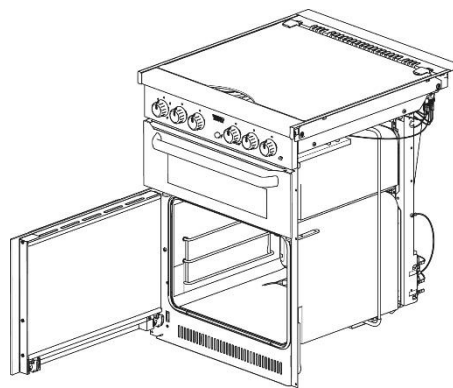

Left hinged oven doors

~~XXXXX~~ is not available anymore