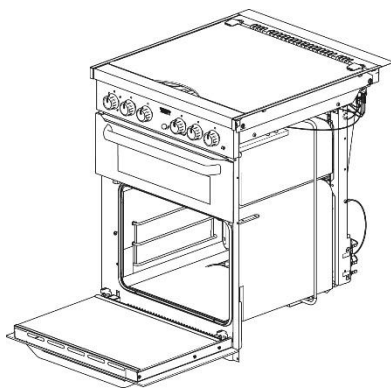

Control knobs

Control Knob sets				
Spare part number	SSPA0900	SSPA0901	SSPA0933	SSPA0932
Colours available	Brushed-Nickel/Black (.BNK/BK)	Brushed Nickel (.BNK) Chrome (.CR)	Brushed Nickel (.BNK)	Chrome (.CR) Soft Touch Black (.BK)
Set quantity	6	6	6	6

Handles are being supplied separately, hinges only where applicable

Grill Doors (without handle and hinges)

Spare part number	Glass	Print	Cladding	Cladding Position	Handle Style	Hinges
~~SMAO5050.BK99X~~	Clear	Black	No	N/A	N/A	SSPA1792
SMAO5060.BK99X	Clear	Black	No	N/A	N/A	SSPA1792

Oven doors

Drop down oven doors