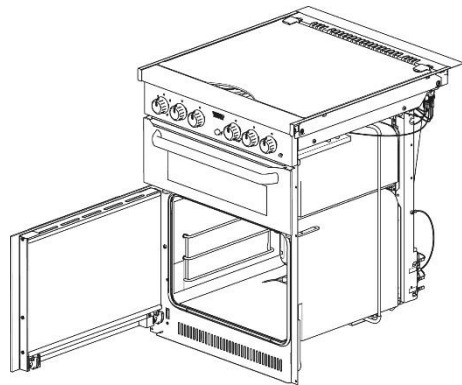

Left hinged oven doors

~~XXXXX~~ is not available anymore