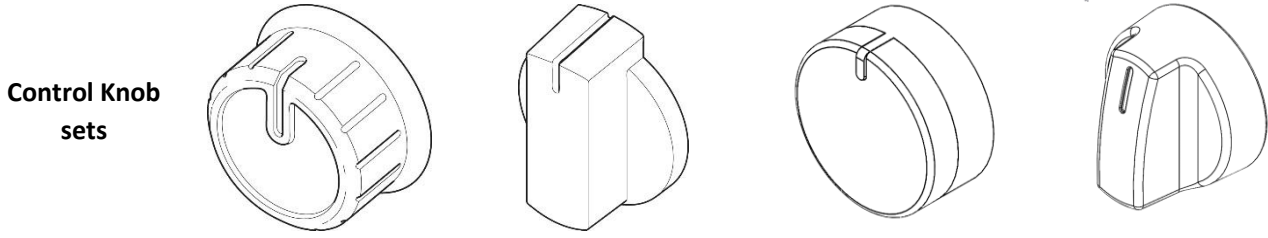

		Spare part number	Spare part number	Colours available
1	Glass lid	<i>Refer to page 5</i>		
2	Glass lid hinges 2x	SSPA0010		
3	Pan support (Wire)	SSPA0952		
	Pan support (Cast)	SSPA0951		
4	Pan support clips 6x	SSPA0800		
	Pan support clips 50x	SSPA0047		
5	Burner assy medium (Gloss Cap)	SSPA0812		
	Burner assy medium (Matt Cap)	SSPA0131		
	Burner assy medium (Gloss Cap) AUS	SSPA0110		
6	Burner assy small (Gloss Cap)	SSPA0811		
	Burner assy small (Matt Cap)	SSPA0109		
7	Hob Thermocouples			
	Front Right	SSPA0690		
	Front Left	SSPA0691		
	Back Right	SSPA0688		
8	Spark electrode 4x	SSPA0323		
9	Bump stops 2x	SSPA0044		
10A	Gas tap burner 1x	SSPA0433		
10B	Gas tap grill	SSPA0474		
10C	Gas tap oven	SSPA0448		
11	Hotplate switch	SSPA0580		
12	Fan x1	SSPA0501		
13	Control knobs	<i>Refer to page 3</i>		
14	Thermal switch – Grill shutoff	SSPA0514		
15	Thermal switches - Fan	SSPA0513		
16	Spark ignition switch	SSPA0383		
17	Oven lamp Switch	SSPA0590		
18	Grill door	<i>Refer to page 3</i>		
19	Oven door	<i>Refer to page 4</i>		
20	Glass, inner door	SSPA0260		
21	Oven door seal	SSPA0060		
22	Oven shelf	SSPA0980		
23	Grill pan + trivet (no handle)	SSPA2500		
24	Oven burner			
25	Electrode oven	SSPA0158	SSPA0190	
26	Thermocouple oven			
27	Grill burner			
28	Electrode grill	SSPA0648	SSPA0179	
29	Thermocouple grill			
30	Spark generator	SSPA0301		
31	Oven lamp	SSPA0560		
32	Hotplate	SSPA0553		
33	Shut off assembly			
	Production date: < 07-11-2018 (<E231V...)	SSPA0609		
	Production date: ≥ 08-11-2018 (≥E231V...)	SSPA0610		
34	Anti-rattle Kit	SSPA0085		

**Control knobs**

<b>Control Knob sets</b>				
<b>Spare part number</b>	SSPA0900	SSPA0901	SSPA0933	SSPA0932
<b>Colours available</b>	Brushed-Nickel/Black (.BNK/BK)	Brushed Nickel (.BNK) Chrome (.CR)	Brushed Nickel (.BNK)	Chrome (.CR) Soft Touch Black (.BK)
<b>Set quantity</b>	6	6	6	6