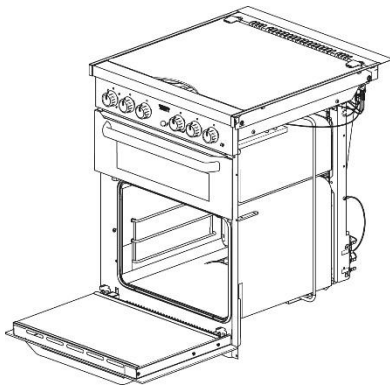

Oven doors

Drop down oven doors