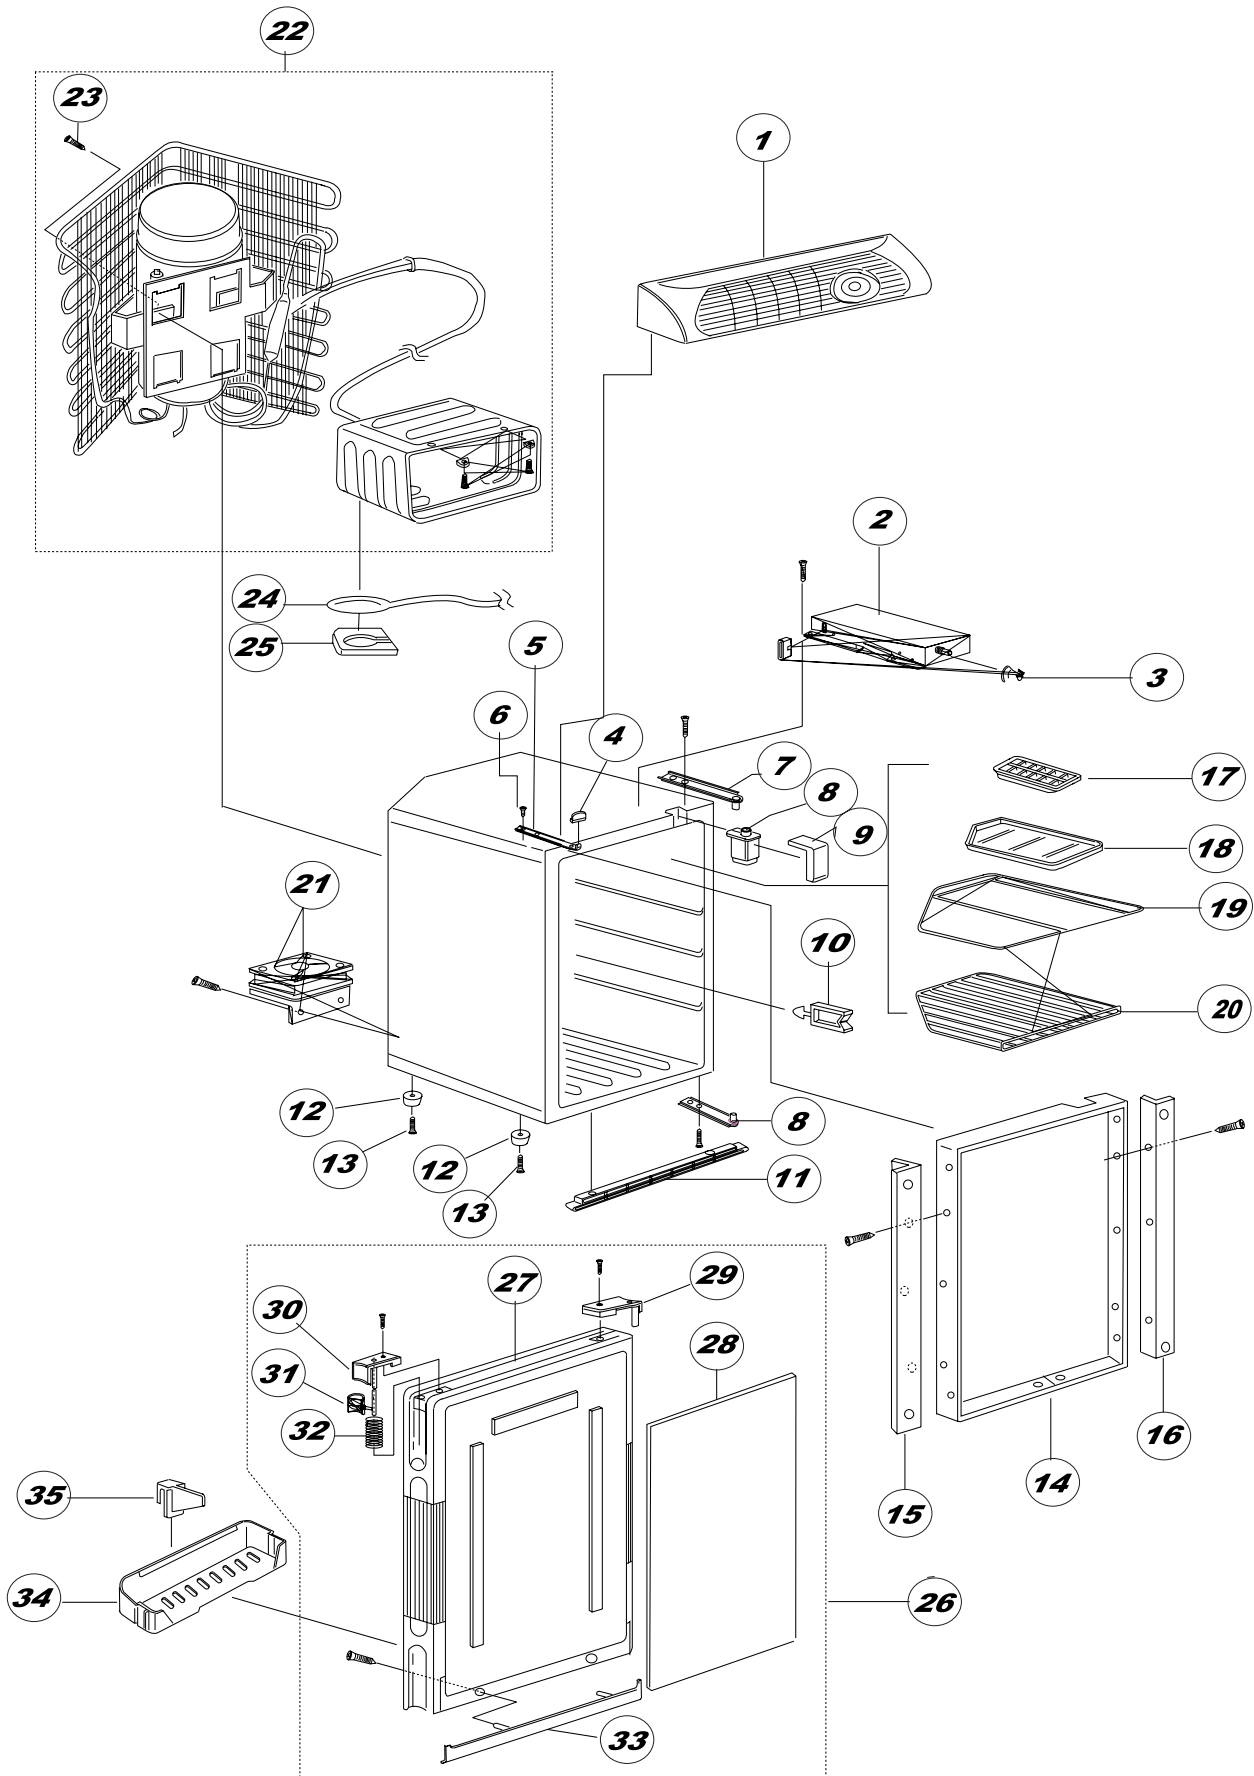

REFRIGERATOR ASSEMBLY - DC0040 SERIES

REFRIGERATOR ASSEMBLY - DC0040 SERIES

NO.	PART #	DESCRIPTION	DC0040	DC0040K	DC0040S	DC0040V
1	422511100	COVER-CONTROL/BLACK	X	X		X
	422511110	COVER-CONTROL/STAINLESS			X	
2	163010700	POWER SUPPLY-DC	X	X	X	X
3	160220100	KNOB-THERMOSTAT	X	X	X	X
4	422111400	COVER-PLATE FOR TRAVEL LATCH	X	X		X
5	300206400	PLATE-FOR TRAVEL LATCH	X	X		X
6	501042700	BOLT/SCREW	X	X	X	X
7	160932610	HINGE ASSY	X	X	X	X
8	416027200	BUSHING-RUBBER/CABINET/COOLING UNIT TUBING	X	X	X	X
9	404006300	BUSHING-"I"/PLASTIC/CABINET/COOLING UNIT TUBING	X	X	X	X
10	645109400	HOLDER-SHELF/REAR	X	X	X	X
11	422601400	FRAME-CABINET BOTTOM	X	X		X
	422601410	FRAME-CABINET BOTTOM/STAINLESS			X	
12	412018700	CUSHION-BOTTOM LEG	X	X	X	X
13	80800432050	SCREW-BOTTOM LEG	X	X	X	X
14	322376500	FRAME-COVER/CABINET FRONT/4 SIDES/BLACK	X	X		X
15	323009810	FRAME-CABINET SIDE/LH/BLACK	X	X		X
	323009850	FRAME-CABINET SIDE/LH/STAINLESS			X	
16	323009820	FRAME-CABINET SIDE/RH/BLACK	X	X		X
	323009860	FRAME-CABINET SIDE/RH/STAINLESS			X	
17	160203000	ICE CUBE TRAY	X	X	X	X
18	433003800	DRAINAGE PAN	X	X	X	X
19	523003610	SHELF-UPPER/HOLDS DRAINAGE PAN	X	X	X	X
20	523003600	SHELF-LOWER	X	X	X	X
21	160928900	FAN ONLY-50 CYCLE/40 WATT	X	X	X	X
22	161011400	COOLING UNIT	X	X	X	X
23	500013600	SCREW	X	X	X	X
24	605505420	THERMISTER-EVAPORATOR	X	X	X	X
25	422305000	HOLDER-THERMISTER/AT EVAPORATOR	X	X	X	X
26	160044400	DOOR ASSY-WITHOUT DOOR POCKET/BLACK	X	X		X
	160044440	DOOR ASSY-WITHOUT DOOR POCKET/STAINLESS			X	
27	160934400	DOOR FRAME ASSY-BLACK	X	X		X
	160934420	DOOR FRAME ASSY-STAINLESS			X	
28	302313400	DOOR PANEL-BLACK	X	X		X
	302313430	DOOR PANEL-STAINLESS			X	
29	422111300	COVER-HINGE/RH/BLACK	X	X		X
	422111310	COVER-HINGE/RH/STAINLESS			X	
30	422111200	COVER-HINGE/LH	X	X		X
	422111210	COVER-HINGE/LH/STAINLESS			X	
31	160222100	HANDLE ASSY-DOOR/BLACK	X	X		X
	160222120	HANDLE ASSY-DOOR/STAINLESS			X	
32	520004400	SPRING-TRAVEL LATCH	X	X	X	X
33	422602000	DOOR FRAME-BOTTOM/BLACK	X	X		X
	422602020	DOOR FRAME-BOTTOM/STAINLESS			X	
34	422508710	DOOR POCKET-DOOR SHELF BIN	X	X	X	X
35	422508610	PARTITION-DOOR POCKET	X	X	X	X
NS	606901100	FERRITE CORE	X	X	X	X
NS	623009	KIT-GRILL/DC0040K		X		
NS	621775	WIRING PICTAIL-PACCAR (POWER SUPPLY TO DC SOURCE)		X		