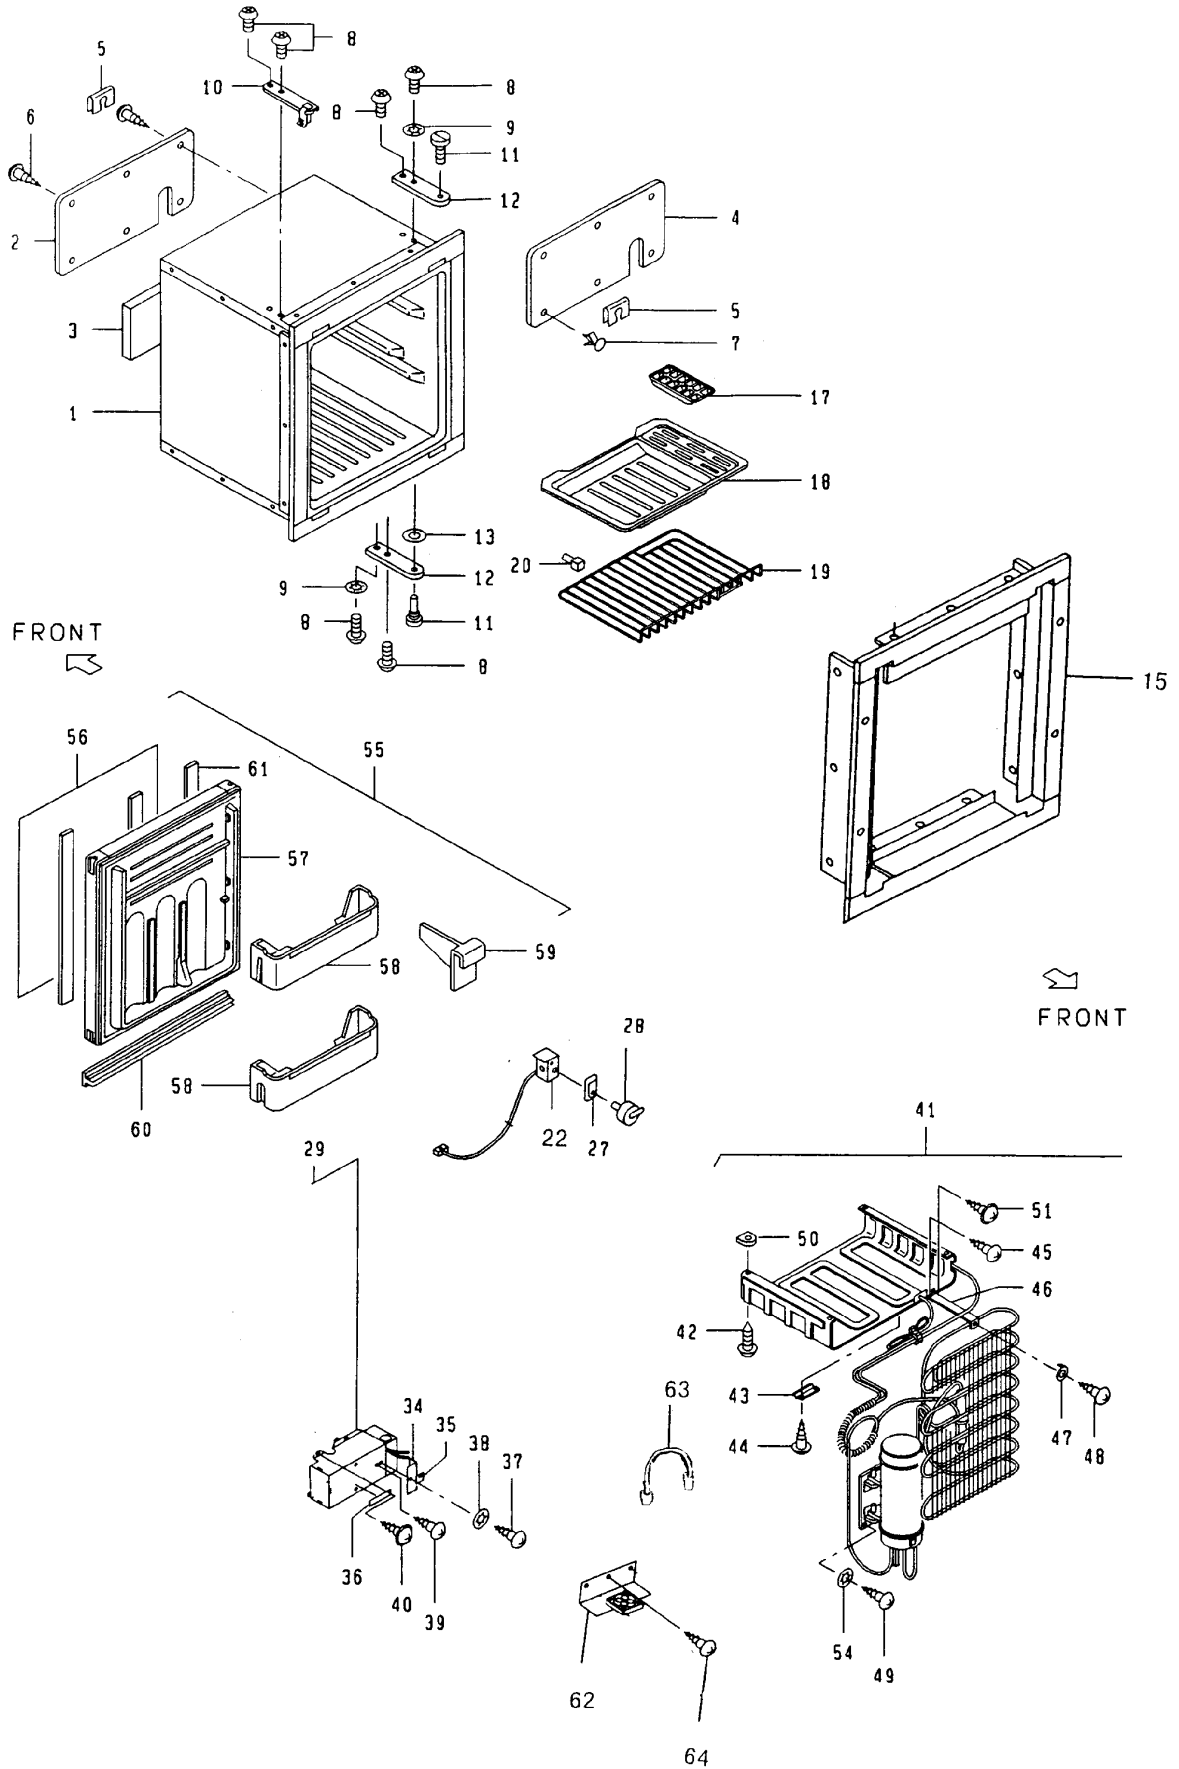

PARTS LIST

DC451

PART # 619741
NORCOLD 11/08/2011

REFRIGERATOR ASSEMBLY - DC451

REFRIGERATOR ASSEMBLY - DC451

NO.	PART #	DESCRIPTION
1	160029020	CABINET ASSY-WITH FRAME
2	161212400	BLIND PLATE
3	439010400	HEAT INSULATOR
4	430307100	PLATE-"I"
5	416004200	BUSHING-FOR BLIND PLATE
6	8083044121	SCREW-TRUSS TAPPING/4 X 12
7	645100510	FASTENER-PLASTIC RIVET
8	8050050104	SCREW
	501042700	SCREW-TAPPING (BEGAN MARCH 2000 - SERIAL MKN)
9	83400400010	WASHER-TEETH LOCK
10	160924300	HOLDER ASSY-TRAVEL LATCH (ENDED FEB. 2000 - SERIAL MJN)
NS	304111020	PLATE-TRAVEL PIN/4 HOLE (BEGAN MARCH 2000 - SERIAL MKN)
NS	160207630	TRAVEL PIN ASSY-1.73" (BEGAN MARCH 2000 - SERIAL MKN)
11	505502330	HINGE PIN-0.625"
12	304111000	PLATE-HINGE (ENDED FEB. 2000 - SERIAL MJN)
NS	160932600	HINGE/PIN ASSY-1.5" (WELDED PIN) (BEGAN MARCH 2000-SERIAL MKN)
NS	422107800	COVER PLATE-HINGE HOLE
13	8300087001	WASHER
15	160925800	CABINET FRAME ASSY-FOUR SIDES
17	160203000	ICE CUBE TRAY
18	433001401	DRAINAGE PAN
19	523003210	SHELF
20	645109400	HOLDER-SHELF/REAR
22	160114000	THERMOSTAT
27	545074600	MARK-THERMOSTAT
28	160206700	KNOB-THERMOSTAT
29	160113920	POWER SUPPLY
34	322119100	COVER-DC WIRES
35	546017120	CAUTION PLATE
36	546028011	CAUTION PLATE
37	8084043081	SCREW-TRUSS TAPPING/4 X 8
38	83400400010	WASHER-TEETH LOCK
39	8083044121	SCREW-TRUSS TAPPING/4 X 12