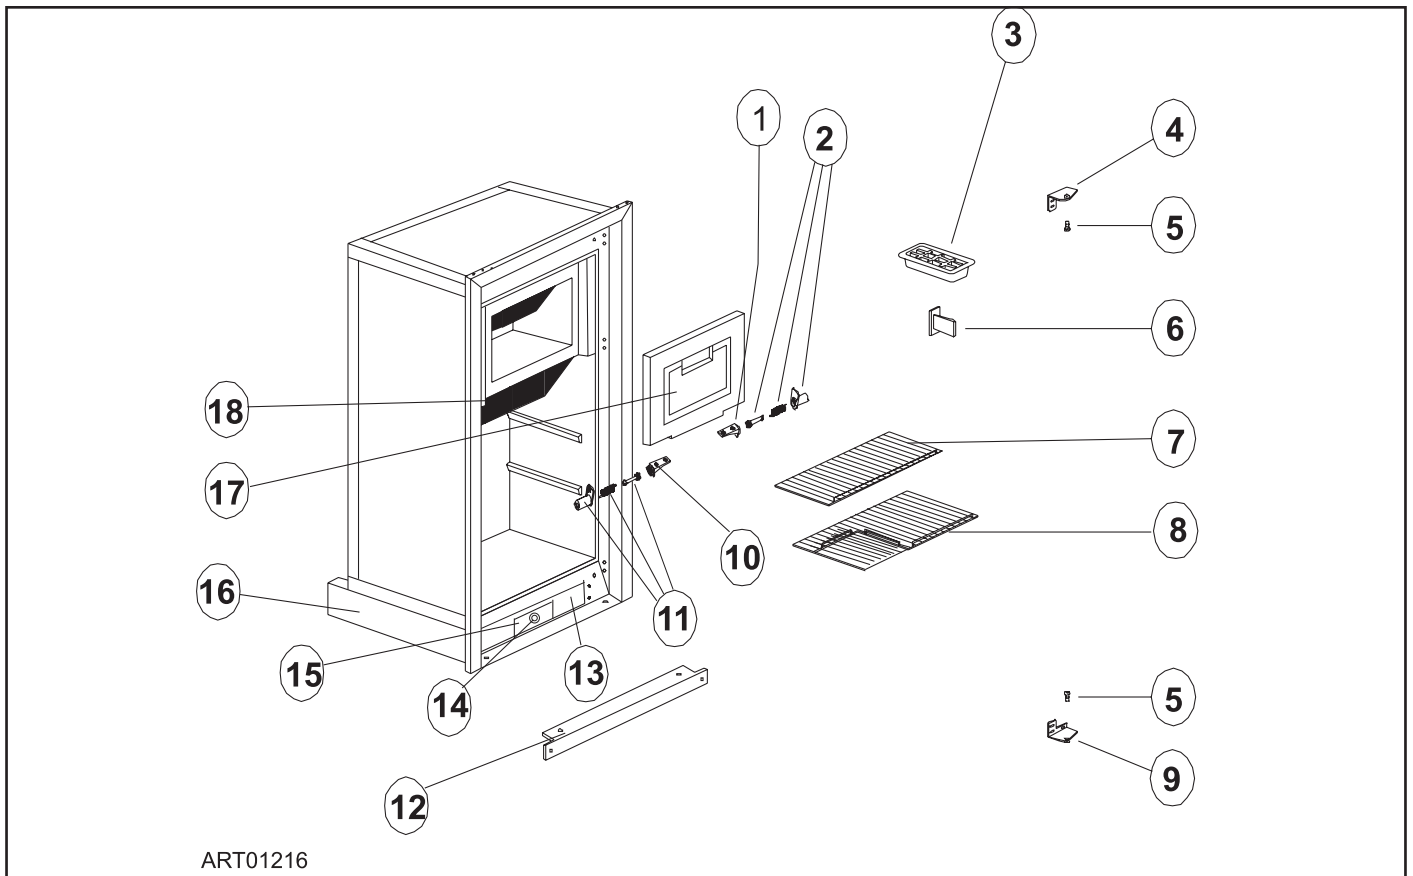

PARTS LIST

DE441

EV441

PART NO.619747
NORCOLD 7/17/2013

DOOR - (FRESH FOOD) - DE441/EV441

NO.	PART #	DESCRIPTION	DE441	EV441
1	61640030	DOOR GASKET-GRAY	X	X
2	61631330	HINGE PLATE-BLACK/RH TOP/LH BOTTOM/PLASTIC	X	X
3	61639830	PANEL HOLDER-BLACK	X	X
4	61678238	DOOR LINER ASSY-FOAMED/BLACK FRAME/WHITE LINER	X	X
5	61639638	DOOR HANDLE ASSY-BLACK	X	X
6	61593830	END CAP-BLACK/STOP CATCH	X	X
7	61648122	DOOR HANDLE	X	X
8	61593730	END CAP-BLACK/SPRING CATCH	X	X
NS	61558822	SPRING-DOOR HANDLE (NOT SHOWN)	X	X
9	61631430	HINGE PLATE-BLACK/LH TOP/RH BOTTOM/PLASTIC	X	X
10	61564025	BIN-DOOR SHELF/WHITE (5 PER DOOR)	5	5

CABINET ASSEMBLY - FRONT VIEW - DE441/EV441

NO.	PART #	DESCRIPTION	DE441	EV441
1	61632930	MOUNTING CLIP-RH/WHITE/EVAPORATOR DOOR	X	X
2	619041	SPRING HOLDER ASSY-RH/EVAP DOOR/SILVER SPRING	X	X
3	61630422	ICE CUBE TRAY-PLASTIC (ONE PER REFRIGERATOR)	1	1
4	61580830	HINGE BRACKET-RH TOP/LH BTM/BLACK	X	X
5	61578130	HINGE PIN-BLACK/MALE	X	X
NS	61580630	HINGE PIN-BLACK/TOP/BOTTOM HINGE/FEMALE (NOT SHOWN)	X	X
6	61578522	DOOR LATCH	X	X
7	618052	SHELF-WIRE/MIDDLE	X	X
8	618056	SHELF-WIRE/WHITE/FLIPPER	X	X
NS	618065	CAP-CLEAR/FOR FLIPPER SHELF (NOT SHOWN)	X	X
NS	61580222	RETAINER-WIRE SHELF (NOT SHOWN)	X	X
9	61580930	HINGE BRACKET-LH TOP/RH BTM/BLACK	X	X
10	61633030	MOUNTING CLIP-LH/WHITE/EVAPORATOR DOOR	X	X
11	619042	SPRING HOLDER ASSY-LH/EVAP DOOR/YELLOW SPRING	X	X
12	61622130	FRONT COVER-BLACK/REPLACEABLE BOTTOM TRIM	X	X
13	61686722	COVER PLATE-FRONT/BLACK	X	X
14	620377	THERMOSTAT	X	X
	160206700	KNOB-THERMOSTAT	X	X
15	620502	COVER PLATE-THERMOSTAT	X	X
16	61772122	BOTTOM PAN-SUPPORT ASSY	X	X
17	61678338	EVAPORATOR DOOR ASSY	X	X
NS	61698030	DOOR GASKET-EVAPORATOR/GRAY (NOT SHOWN)	X	X
18	61693710	DRIP TRAY (NOT SHOWN)	X	X
NS	61579730	CAP-SNAP ON/BLACK/INSTALLATION HOLES (NOT SHOWN)	X	X