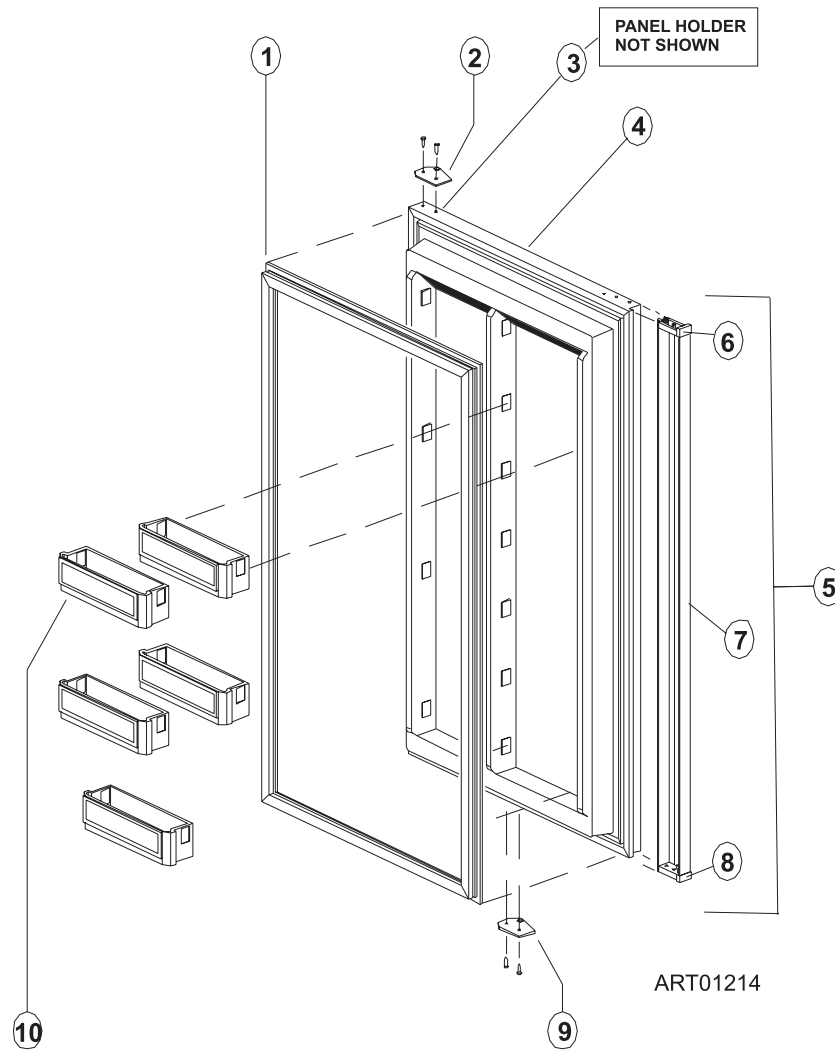

PARTS LIST

DE441

EV441

PART NO.619747
NORCOLD 7/17/2013

DOOR - (FRESH FOOD) - DE441/EV441

NO.	PART #	DESCRIPTION	DE441	EV441
1	61640030	DOOR GASKET-GRAY	X	X
2	61631330	HINGE PLATE-BLACK/RH TOP/LH BOTTOM/PLASTIC	X	X
3	61639830	PANEL HOLDER-BLACK	X	X
4	61678238	DOOR LINER ASSY-FOAMED/BLACK FRAME/WHITE LINER	X	X
5	61639638	DOOR HANDLE ASSY-BLACK	X	X
6	61593830	END CAP-BLACK/STOP CATCH	X	X
7	61648122	DOOR HANDLE	X	X
8	61593730	END CAP-BLACK/SPRING CATCH	X	X
NS	61558822	SPRING-DOOR HANDLE (NOT SHOWN)	X	X
9	61631430	HINGE PLATE-BLACK/LH TOP/RH BOTTOM/PLASTIC	X	X
10	61564025	BIN-DOOR SHELF/WHITE (5 PER DOOR)	5	5

CABINET ASSEMBLY - FRONT VIEW - DE441/EV441

NO.	PART #	DESCRIPTION	DE441	EV441
1	61632930	MOUNTING CLIP-RH/WHITE/EVAPORATOR DOOR	X	X
2	619041	SPRING HOLDER ASSY-RH/EVAP DOOR/SILVER SPRING	X	X
3	61630422	ICE CUBE TRAY-PLASTIC (ONE PER REFRIGERATOR)	1	1
4	61580830	HINGE BRACKET-RH TOP/LH BTM/BLACK	X	X
5	61578130	HINGE PIN-BLACK/MALE	X	X
NS	61580630	HINGE PIN-BLACK/TOP/BOTTOM HINGE/FEMALE (NOT SHOWN)	X	X
6	61578522	DOOR LATCH	X	X
7	618052	SHELF-WIRE/MIDDLE	X	X
8	618056	SHELF-WIRE/WHITE/FLIPPER	X	X
NS	618065	CAP-CLEAR/FOR FLIPPER SHELF (NOT SHOWN)	X	X
NS	61580222	RETAINER-WIRE SHELF (NOT SHOWN)	X	X
9	61580930	HINGE BRACKET-LH TOP/RH BTM/BLACK	X	X
10	61633030	MOUNTING CLIP-LH/WHITE/EVAPORATOR DOOR	X	X
11	619042	SPRING HOLDER ASSY-LH/EVAP DOOR/YELLOW SPRING	X	X
12	61622130	FRONT COVER-BLACK/REPLACEABLE BOTTOM TRIM	X	X
13	61686722	COVER PLATE-FRONT/BLACK	X	X
14	620377	THERMOSTAT	X	X
	160206700	KNOB-THERMOSTAT	X	X
15	620502	COVER PLATE-THERMOSTAT	X	X
16	61772122	BOTTOM PAN-SUPPORT ASSY	X	X
17	61678338	EVAPORATOR DOOR ASSY	X	X
NS	61698030	DOOR GASKET-EVAPORATOR/GRAY (NOT SHOWN)	X	X
18	61693710	DRIP TRAY (NOT SHOWN)	X	X
NS	61579730	CAP-SNAP ON/BLACK/INSTALLATION HOLES (NOT SHOWN)	X	X