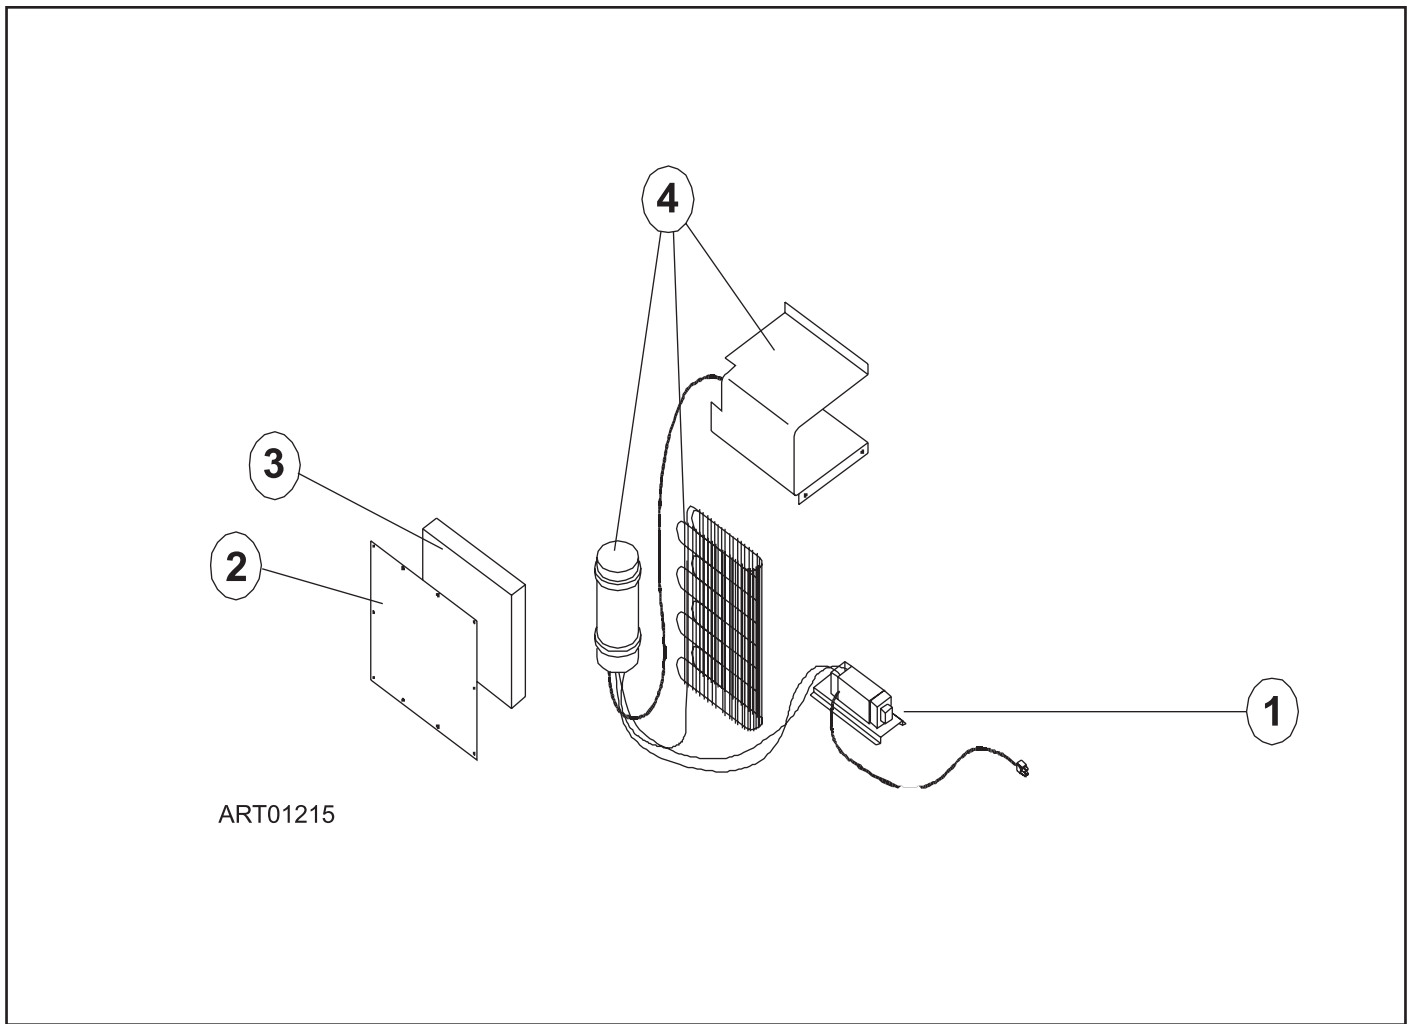

CABINET ASSEMBLY - REAR VIEW - COOLING UNIT AREA - DE441/EV441

NO.	PART #	DESCRIPTION	DE441	EV441
1	160113910	POWER SUPPLY-DE441/DE451/DE490 (160113911)	X	
2	160113930	POWER SUPPLY		X
2	61694522	PANEL COVER-UPPER BACK	X	X
3	61694438	FOAM BLOCK ASSY	X	X
4	617855	COOLING UNIT-DE441/EV541/161008910	X	X
NS	605505420	THERMISTER-EVAPORATOR (NOT SHOWN)	X	X
NS	160928900	FAN ONLY-50 CYCLE/40 WATT (NOT SHOWN)	X	X
NS	190264700	CORD ASSY-MOTOR (NOT SHOWN)	X	X
NS	191238400	CORD ASSY-THERMOSTAT TO POWER SUPPLY/600 MM (NOT SHOWN)	X	X
NS	601058030	COUPLER ASSY-FAN TO POWER SUPPLY (NOT SHOWN)	X	X