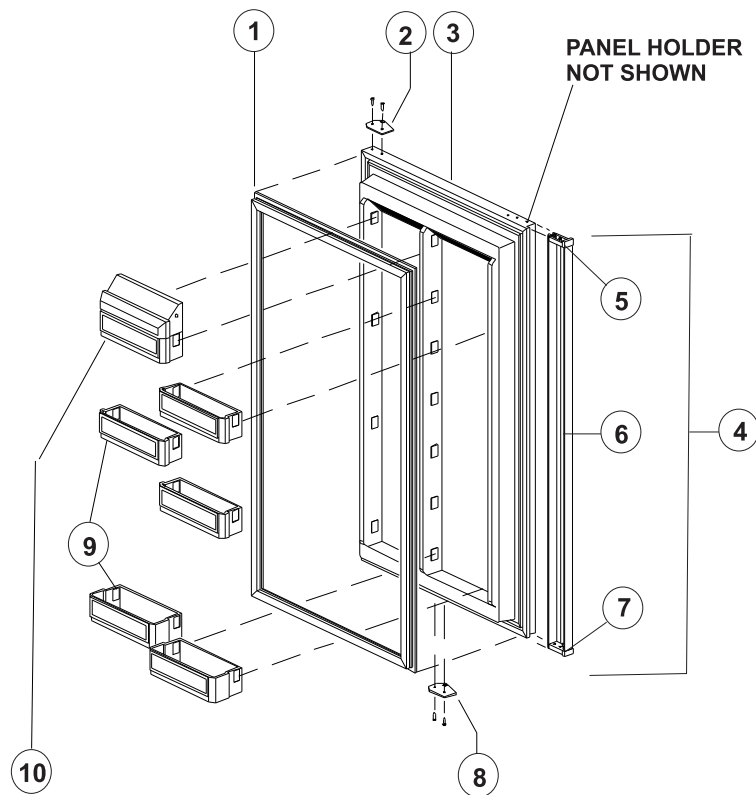

PARTS LIST

DE54/EV54 SERIES

DE540

DE541

DE541F

EV540

EV541

DOOR - (FRESH FOOD) - DE54/EV54 SERIES

NO.	PART #	DESCRIPTION	DE540	DE541	DE541F	EV540	EV541
1	61640030	DOOR GASKET-GRAY	X	X	X	X	X
2	61631330	HINGE PLATE-BLACK/RH TOP/LH BOTTOM/PLASTIC	X	X	X	X	X
3	61678238	DOOR LINER ASSY-FOAMED/BLACK FRAME/WHITE LINER	X	X	X	X	X
NS	61639830	PANEL HOLDER-BLACK (NOT SHOWN)	X	X	X	X	X
4	61639638	DOOR HANDLE ASSY-BLACK	X	X	X	X	X
5	61593830	END CAP-BLACK/STOP CATCH	X	X	X	X	X
6	61648122	DOOR HANDLE	X	X	X	X	X
7	61593730	END CAP-BLACK/SPRING CATCH	X	X	X	X	X
NS	61558822	SPRING-DOOR HANDLE (NOT SHOWN)	X	X	X	X	X
8	61631430	HINGE PLATE-BLACK/LH TOP/RH BOTTOM/PLASTIC	X	X	X	X	X
9	61564060	BIN-DOOR SHELF/GRAY/SILVER BORDER (USE 61564025)	5			5	
	617759	BIN-DOOR SHELF/WHITE/BLUE TRIM (USE 61564025)	5			5	
	61564025	BIN-DOOR SHELF/WHITE (5 PER DOOR)	5	5	5	5	5
10	61580460	DAIRY KEEPER-GRAY/SILVER BORDER	N/A			N/A	
	61580425	DAIRY KEEPER-WHITE	N/A			N/A	
	617760	DAIRY KEEPER-WHITE/BLUE TRIM	N/A			N/A	