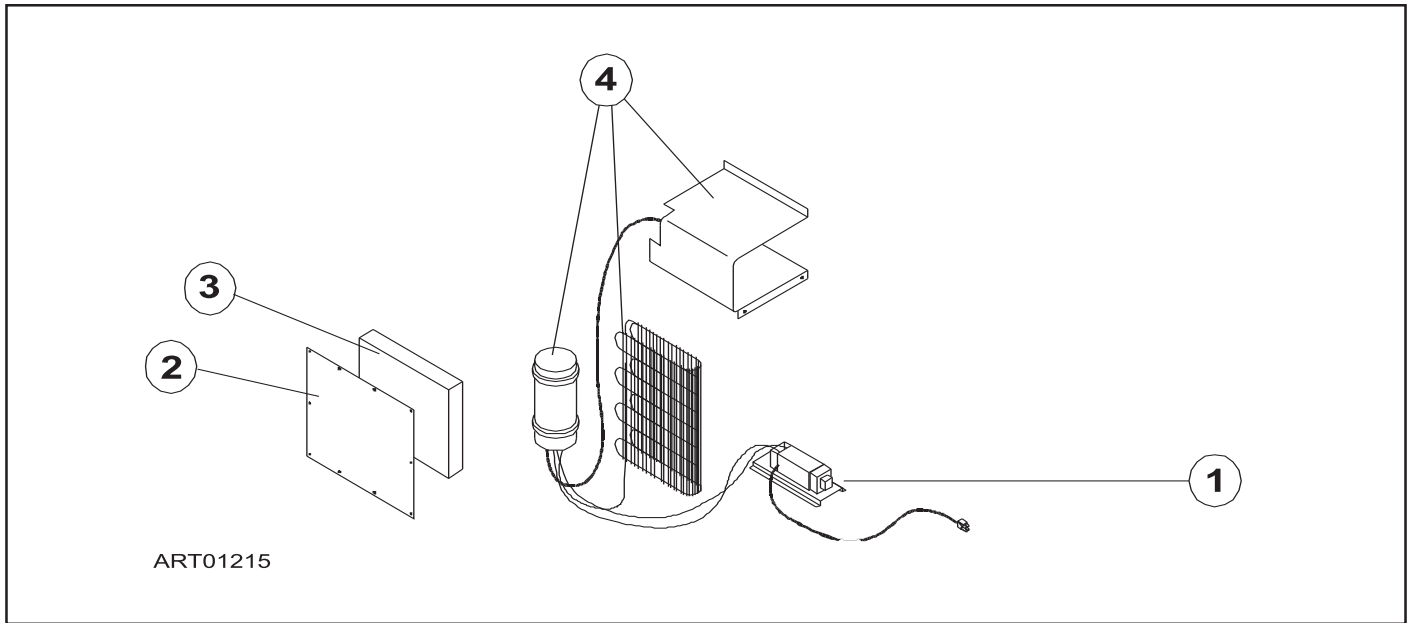

CABINET ASSEMBLY - REAR VIEW - COOLING UNIT AREA - DE54/EV54 SERIES

NO.	PART #	DESCRIPTION	DE540	DE541	DE541F	EV540	EV541
1	16011396009	KIT-POWER SUPPLY/DE54	X	X	X		
	61700322	POWER SUPPLY-DE54 SERIES (USE 16011396009)	X	X	X		
	61706722	POWER SUPPLY-EV541 SERIES				X	X
	163007840	OSCILLATOR ONLY (USE 16011396009)	X	X	X		
	163007740	OSCILLATOR ONLY				X	X
	196013100	TRANSFORMER ASSY (USE 16011396009)	X	X	X		
	196013110	TRANSFORMER ASSY				X	X
1	191203410	CORD ASSY-AC	X	X	X	X	X
2	61694522	PANEL COVER-UPPER BACK	X	X	X	X	X
3	61694438	FOAM BLOCK ASSY	X	X	X	X	X
4	61634022	COOLING UNIT-DE540/DE704D (USE 617854)	X				
	617854	COOLING UNIT-DE541/161008900		X	X		
	61679822	COOLING UNIT-EV540 (USE 617855)				X	
	617855	COOLING UNIT-DE441/EV541/161008910					X
NS	16092496009	FAN KIT ASSY-DE541 (NOT SHOWN)		X	X		
NS	605503201	THERMISTER-EVAPORATOR (NOT SHOWN)	X	X	X	X	X
NS	605503300	THERMISTER-WIRE CONDENSER (USE 605503301)(NOT SHOWN)	X	X	X	X	X
NS	190228620	CORD ASSY-COMPRESSOR (NOT SHOWN)	X	X	X	X	X
NS	191225600	CORD ASSY-EVAPORATOR THERMISTER (NOT SHOWN)	X	X	X	X	X
NS	191224800	CORD ASSY-EXTENSIONEVAPORATOR THERMISTER (NOT SHOWN)	X	X	X	X	X
NS	191227020	CORD ASSY-TEMPERATURE CONTROL (NOT SHOWN)				X	
NS	191227010	CORD ASSY-THERMOSTAT EXTENSION (NOT SHOWN)	X	X	X	X	X
NS	192116605	CORD WITH TERMINAL-GROUND CORD (NOT SHOWN)	X	X	X	X	X