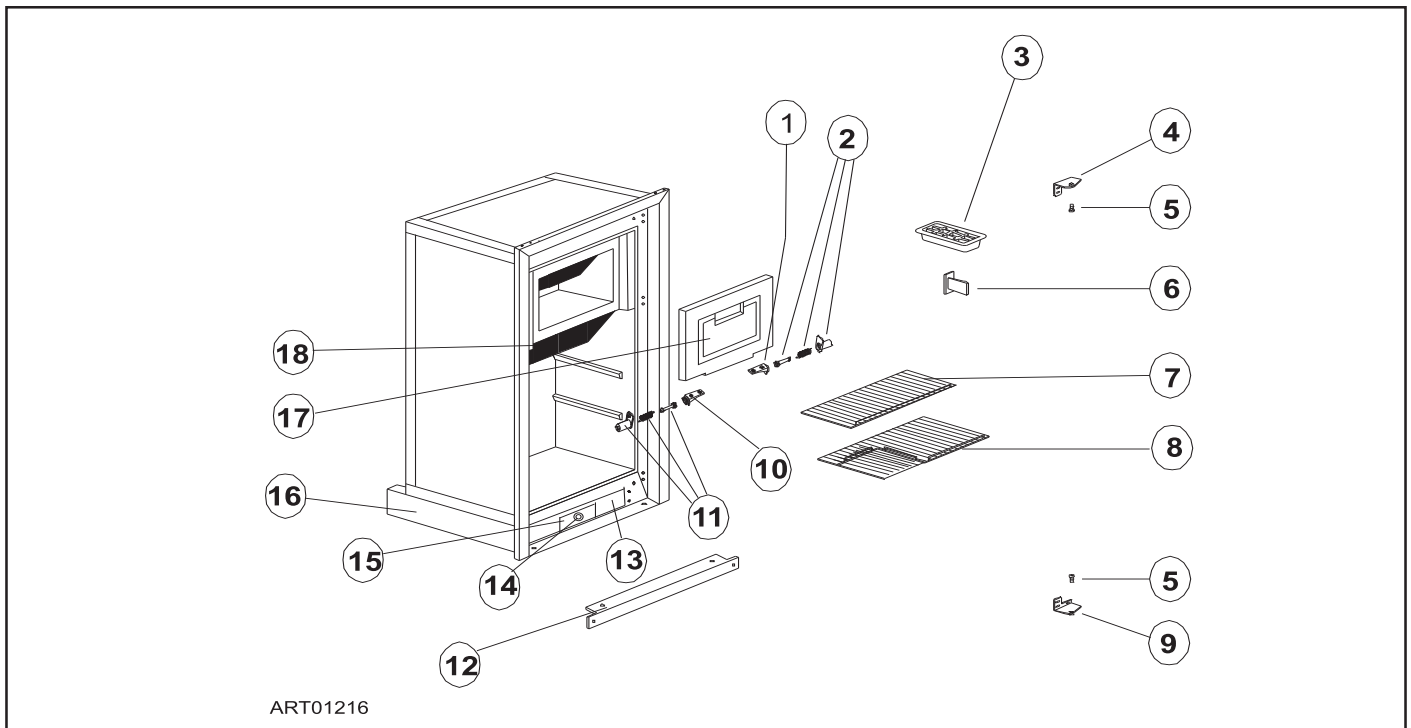

CABINET ASSEMBLY - FRONT VIEW - DE54/EV54 SERIES

NO.	PART #	DESCRIPTION	DE540	DE541	DE541F	EV540	EV541
1	61632930	MOUNTING CLIP-RH/WHITE/EVAPORATOR DOOR	X	X	X	X	X
2	619041	SPRING HOLDER ASSY-RH/EVAP DOOR/SILVER SPRING	X	X	X	X	X
3	61630422	ICE CUBE TRAY-PLASTIC (ONE PER REFRIGERATOR)	1	1	1	1	1
4	61580830	HINGE BRACKET-RH TOP/LH BTM/BLACK	X	X	X	X	X
5	61578130	HINGE PIN-BLACK/MALE	X	X	X	X	X
NS	61580630	HINGE PIN-BLACK/TOP/BOTTOM HINGE/FEMALE (NOT SHOWN)	X	X	X	X	X
6	61578522	DOOR LATCH	X	X	X	X	X
7	618052	SHELF-WIRE/MIDDLE	X	X	X	X	X
8	618056	SHELF-WIRE/WHITE/FLIPPER	X	X	X	X	X
NS	618065	CAP-CLEAR/FOR FLIPPER SHELF (NOT SHOWN)	X	X	X	X	X
NS	61580222	RETAINER-WIRE SHELF (NOT SHOWN)	X	X	X	X	X
9	61580930	HINGE BRACKET-LH TOP/RH BTM/BLACK	X	X	X	X	X
10	61633030	MOUNTING CLIP-LH/WHITE/EVAPORATOR DOOR	X	X	X	X	X
11	619042	SPRING HOLDER ASSY-LH/EVAP DOOR/YELLOW SPRING	X	X	X	X	X
12	61622130	FRONT COVER-BLACK/REPLACEABLE BOTTOM TRIM	X	X	X	X	X
13	61686722	COVER PLATE-FRONT/BLACK	X	X	X	X	X
14	61700622	THERMOSTAT-NO THERMISTER OR CORD ASSY/160110510	X	X	X	X	X
	160206700	KNOB-THERMOSTAT	X	X	X	X	X
15	61686622	COVER PLATE-THERMOSTAT	X	X	X	X	X
16	61772122	BOTTOM PAN-SUPPORT ASSY	X	X	X	X	X
17	61678338	EVAPORATOR DOOR ASSY	X	X	X	X	X
NS	61698030	DOOR GASKET-EVAPORATOR/GRAY (NOT SHOWN)	X	X	X	X	X
18	61693710	DRIP TRAY	X	X	X	X	X
NS	61579730	CAP-SNAP ON/BLACK/INSTALLATION HOLES (NOT SHOWN)	X	X	X	X	X

PART IS NO LONGER AVAILABLE