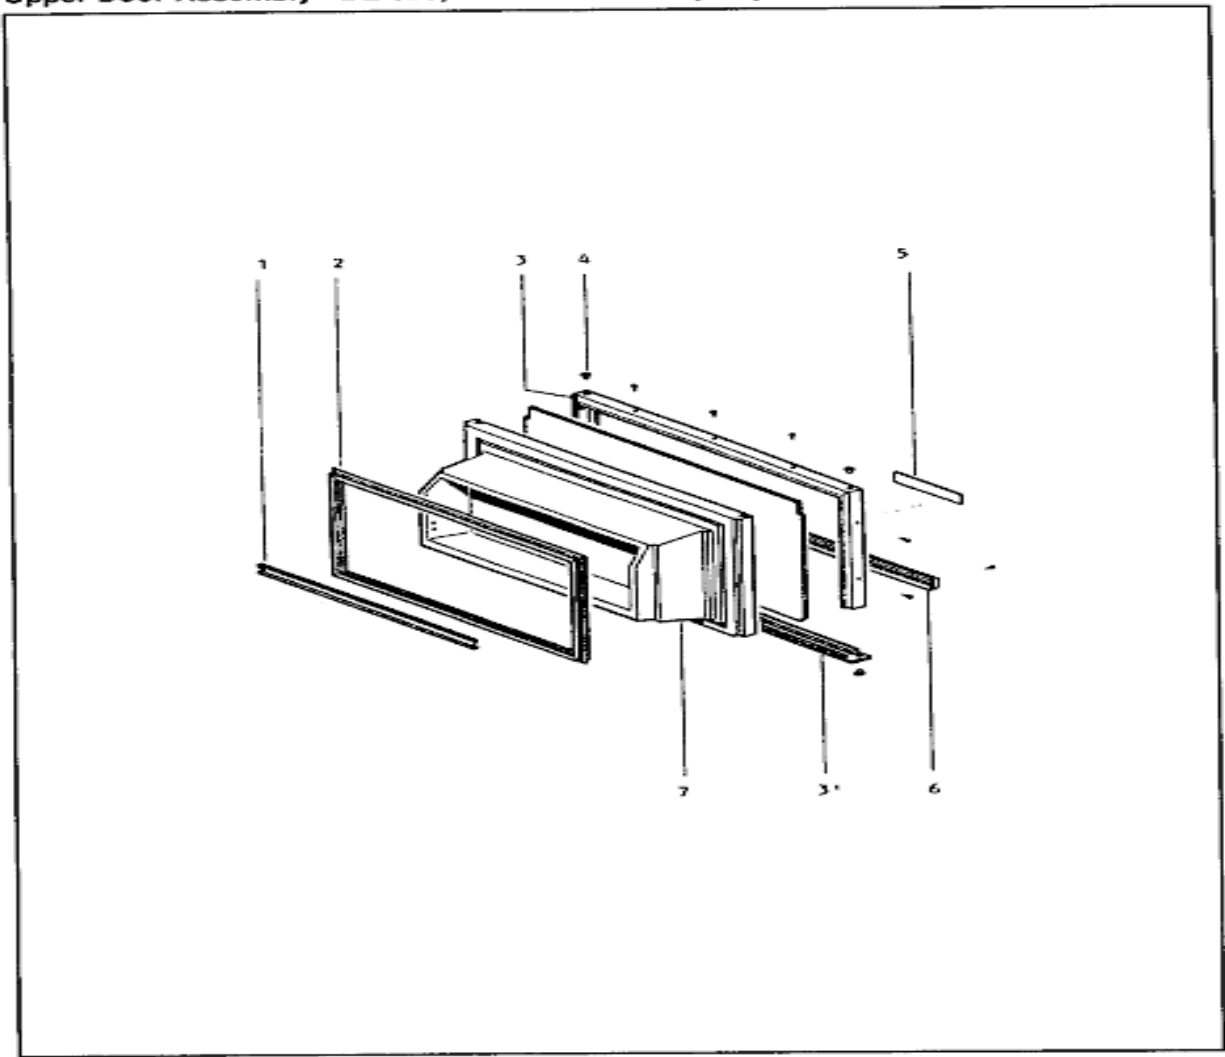

Upper Door Assembly - DE-828, EV-828 & DE-828(24V)