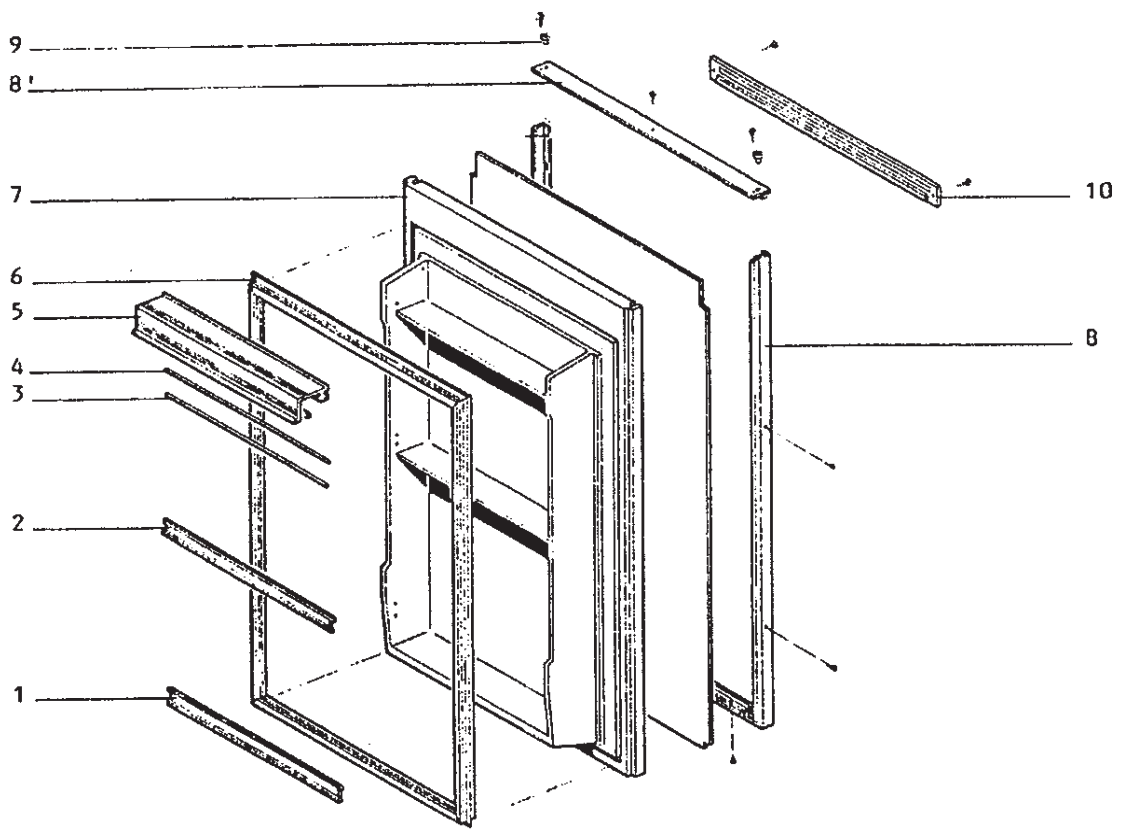

Lower Door Assembly - DE-828, EV-828 & DE-828(24V)