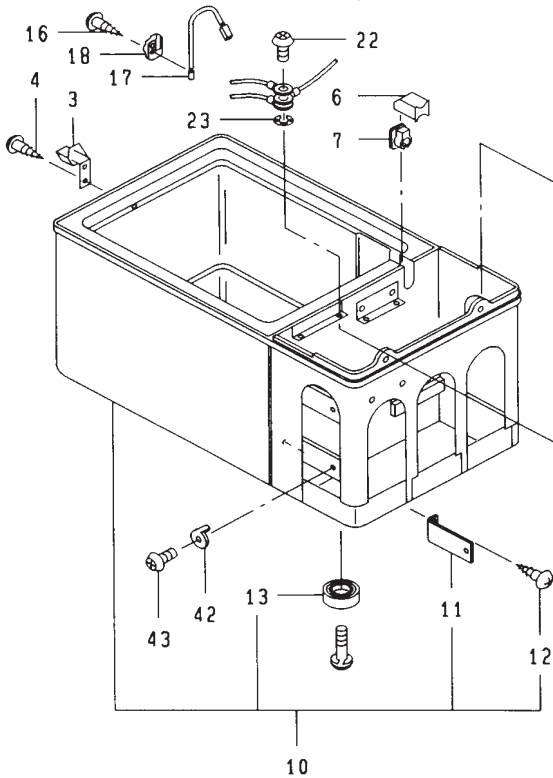

PARTS LIST

MODEL

MRFT315D

Revision B
Part No. 619723
NORCOLD 11/09/2011

Final Assembly

Final Assembly

NO	PART NO	DESCRIPTION	MRFT-315D	MRFT-415
1	160006220	DOOR ASSEMBLY (GRAY DOOR CASE)	X	X
2	414800810	DOOR GASKET	X	X
3	626000500	LATCH ASSEMBLY	X	X
4	8083034122	SCREW (TAPPING)	X	X
5	523001010	BASKET (MRFT-315D, MRFT-615C)	X	X
6	422101000	COVER (PIPE)	X	X
7	412013300	BUSHING (FOR PIPE COVER)	X	X
8	348001300	COVER ASSEMBLY (GRAY)	X	X
9	8000040083	SCREW	X	X
10	160030100	CABINET ASSEMBLY (GRAY)	X	X
11	322117100	SUPPORT "I"	X	X
12	8083043121	SCREW (TAPPING)	X	X
13	412000500	CUSHION (RUBBER LEG W/SCREW)	X	X
14	545007702	MARK (NORCOLD, BLACK, W/GRAY CABINET)	X	X
15	545026106	MARK (ON COVER ASSY) (W/GRAY CABINET)	X	X
16	8080042062	SCREW (TAPPING)	X	X
17	605503200	THERMISTER (EVAPORATOR)	X	
	610005410	THERMISTER (EVAPORATOR)		X
18	422305000	HOLDER (THERMISTER AT EVAPORATOR)	X	X
19	8081044121	SCREW (TAPPING)	X	X
20	160206700	THERMOSTAT KNOB	X	X
21	160107220	THERMOSTAT	X	X
22	800040121	SCREW	X	X

Final Assembly

NO	PART NO	DESCRIPTION	MRFT-315D	MRFT-415
23	8340040001	WASHER (TEETH LOCK)	X	X
24	163209900	PLATE ASSEMBLY	X	
	322364500	PLATE ASSEMBLY		X
25	160107900	POWER SUPPLY	X	
26	196013100	TRANSFORMER ASSEMBLY	X	X
27	163008100	OSCILLATOR	X	
	160113800	OSCILLATOR		X
29	645107400	FASTENER	X	X
30	8084043081	SCREW (TRUSS TAPPING 4X8)	X	X
31	605503301	THERMISTER (WIRE CONDENSER)	X	X
32	410110200	CAP (THERMISTER)	X	X
33	645105900	FASTENER	X	X
34	163205502	TERMINAL BLOCK	X	X
35	422102001	COVER (TERMINAL BLOCK)	X	X
36	8085034101	SCREW (TAPPING)	X	X
37	500001300	SCREW	X	X
38	8070043101	SCREW (TAPPING)	X	X
39	191213340	AC CORD ASSEMBLY	X	X
40	191222300	DC CORD ASSEMBLY	X	X
41	161007900	COOLING UNIT (CFC FREE)	X	
	161007910	COOLING UNIT (CFC FREE)		X
42	322005310	HOLDER (CONDENSER WASHER)	X	
43	8701043163	SCREW (TAPPING)	X	
		PART IS NO LONGER AVAILABLE		