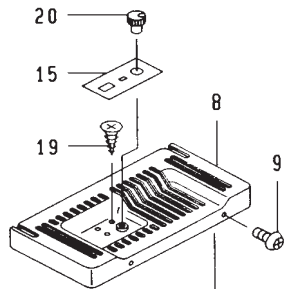

PARTS LIST

MODEL

MRFT315D

Revision B
Part No. 619723
NORCOLD 11/09/2011

Final Assembly

Final Assembly

NO	PART NO	DESCRIPTION	MRFT-315D	MRFT-415
1	160006220	DOOR ASSEMBLY (GRAY DOOR CASE)	X	X
2	414800810	DOOR GASKET	X	X
3	626000500	LATCH ASSEMBLY	X	X
4	8083034122	SCREW (TAPPING)	X	X
5	523001010	BASKET (MRFT-315D, MRFT-615C)	X	X
6	422101000	COVER (PIPE)	X	X
7	412013300	BUSHING (FOR PIPE COVER)	X	X
8	348001300	COVER ASSEMBLY (GRAY)	X	X
9	8000040083	SCREW	X	X
10	160030100	CABINET ASSEMBLY (GRAY)	X	X
11	322117100	SUPPORT "I"	X	X
12	8083043121	SCREW (TAPPING)	X	X
13	412000500	CUSHION (RUBBER LEG W/SCREW)	X	X
14	545007702	MARK (NORCOLD, BLACK, W/GRAY CABINET)	X	X
15	545026106	MARK (ON COVER ASSY) (W/GRAY CABINET)	X	X
16	8080042062	SCREW (TAPPING)	X	X
17	605503200	THERMISTER (EVAPORATOR)	X	
	610005410	THERMISTER (EVAPORATOR)		X
18	422305000	HOLDER (THERMISTER AT EVAPORATOR)	X	X
19	8081044121	SCREW (TAPPING)	X	X
20	160206700	THERMOSTAT KNOB	X	X
21	160107220	THERMOSTAT	X	X
22	800040121	SCREW	X	X

Final Assembly

NO	PART NO	DESCRIPTION	MRFT-315D	MRFT-415
23	8340040001	WASHER (TEETH LOCK)	X	X
24	163209900	PLATE ASSEMBLY	X	
	322364500	PLATE ASSEMBLY		X
25	160107900	POWER SUPPLY	X	
26	196013100	TRANSFORMER ASSEMBLY	X	X
27	163008100	OSCILLATOR	X	
	160113800	OSCILLATOR		X
29	645107400	FASTENER	X	X
30	8084043081	SCREW (TRUSS TAPPING 4X8)	X	X
31	605503301	THERMISTER (WIRE CONDENSER)	X	X
32	410110200	CAP (THERMISTER)	X	X
33	645105900	FASTENER	X	X
34	163205502	TERMINAL BLOCK	X	X
35	422102001	COVER (TERMINAL BLOCK)	X	X
36	8085034101	SCREW (TAPPING)	X	X
37	500001300	SCREW	X	X
38	8070043101	SCREW (TAPPING)	X	X
39	191213340	AC CORD ASSEMBLY	X	X
40	191222300	DC CORD ASSEMBLY	X	X
41	161007900	COOLING UNIT (CFC FREE)	X	
	161007910	COOLING UNIT (CFC FREE)		X
42	322005310	HOLDER (CONDENSER WASHER)	X	
43	8701043163	SCREW (TAPPING)	X	
		PART IS NO LONGER AVAILABLE		