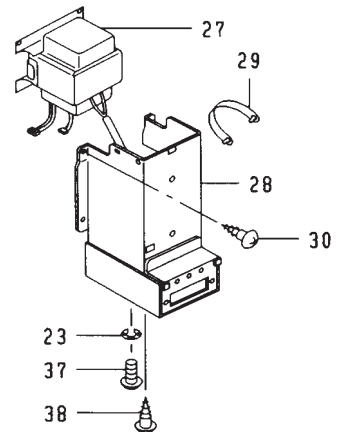

PARTS LIST

MODEL

MRFT315D

Revision B
Part No. 619723
NORCOLD 11/09/2011

Final Assembly

Final Assembly

NO	PART NO	DESCRIPTION	MRFT-315D	MRFT-415
1	160006220	DOOR ASSEMBLY (GRAY DOOR CASE)	X	X
2	414800810	DOOR GASKET	X	X
3	626000500	LATCH ASSEMBLY	X	X
4	8083034122	SCREW (TAPPING)	X	X
5	523001010	BASKET (MRFT-315D, MRFT-615C)	X	X
6	422101000	COVER (PIPE)	X	X
7	412013300	BUSHING (FOR PIPE COVER)	X	X
8	348001300	COVER ASSEMBLY (GRAY)	X	X
9	8000040083	SCREW	X	X
10	160030100	CABINET ASSEMBLY (GRAY)	X	X
11	322117100	SUPPORT "I"	X	X
12	8083043121	SCREW (TAPPING)	X	X
13	412000500	CUSHION (RUBBER LEG W/SCREW)	X	X
14	545007702	MARK (NORCOLD, BLACK, W/GRAY CABINET)	X	X
15	545026106	MARK (ON COVER ASSY) (W/GRAY CABINET)	X	X
16	8080042062	SCREW (TAPPING)	X	X
17	605503200	THERMISTER (EVAPORATOR)	X	
	610005410	THERMISTER (EVAPORATOR)		X
18	422305000	HOLDER (THERMISTER AT EVAPORATOR)	X	X
19	8081044121	SCREW (TAPPING)	X	X
20	160206700	THERMOSTAT KNOB	X	X
21	160107220	THERMOSTAT	X	X
22	800040121	SCREW	X	X

Final Assembly

NO	PART NO	DESCRIPTION	MRFT-315D	MRFT-415
23	8340040001	WASHER (TEETH LOCK)	X	X
24	163209900	PLATE ASSEMBLY	X	
	322364500	PLATE ASSEMBLY		X
25	160107900	POWER SUPPLY	X	
26	196013100	TRANSFORMER ASSEMBLY	X	X
27	163008100	OSCILLATOR	X	
	160113800	OSCILLATOR		X
29	645107400	FASTENER	X	X
30	8084043081	SCREW (TRUSS TAPPING 4X8)	X	X
31	605503301	THERMISTER (WIRE CONDENSER)	X	X
32	410110200	CAP (THERMISTER)	X	X
33	645105900	FASTENER	X	X
34	163205502	TERMINAL BLOCK	X	X
35	422102001	COVER (TERMINAL BLOCK)	X	X
36	8085034101	SCREW (TAPPING)	X	X
37	500001300	SCREW	X	X
38	8070043101	SCREW (TAPPING)	X	X
39	191213340	AC CORD ASSEMBLY	X	X
40	191222300	DC CORD ASSEMBLY	X	X
41	161007900	COOLING UNIT (CFC FREE)	X	
	161007910	COOLING UNIT (CFC FREE)		X
42	322005310	HOLDER (CONDENSER WASHER)	X	
43	8701043163	SCREW (TAPPING)	X	
		PART IS NO LONGER AVAILABLE		