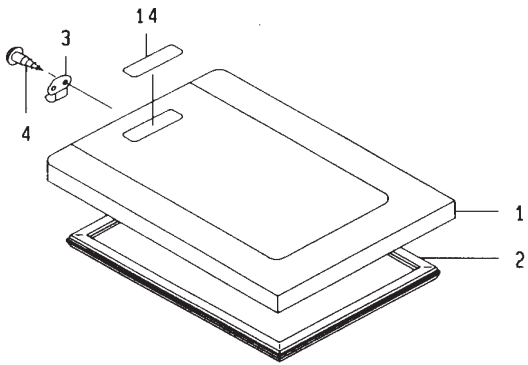

PARTS LIST

MODEL

MRFT315D

Revision B
Part No. 619723
NORCOLD 11/09/2011

Final Assembly

Final Assembly

NO	PART NO	DESCRIPTION	MRFT-315D	MRFT-415
1	160006220	DOOR ASSEMBLY (GRAY DOOR CASE)	X	X
2	414800810	DOOR GASKET	X	X
3	626000500	LATCH ASSEMBLY	X	X
4	8083034122	SCREW (TAPPING)	X	X
5	523001010	BASKET (MRFT-315D, MRFT-615C)	X	X
6	422101000	COVER (PIPE)	X	X
7	412013300	BUSHING (FOR PIPE COVER)	X	X
8	348001300	COVER ASSEMBLY (GRAY)	X	X
9	8000040083	SCREW	X	X
10	160030100	CABINET ASSEMBLY (GRAY)	X	X
11	322117100	SUPPORT "I"	X	X
12	8083043121	SCREW (TAPPING)	X	X
13	412000500	CUSHION (RUBBER LEG W/SCREW)	X	X
14	545007702	MARK (NORCOLD, BLACK, W/GRAY CABINET)	X	X
15	545026106	MARK (ON COVER ASSY) (W/GRAY CABINET)	X	X
16	8080042062	SCREW (TAPPING)	X	X
17	605503200	THERMISTER (EVAPORATOR)	X	
	610005410	THERMISTER (EVAPORATOR)		X
18	422305000	HOLDER (THERMISTER AT EVAPORATOR)	X	X
19	8081044121	SCREW (TAPPING)	X	X
20	160206700	THERMOSTAT KNOB	X	X
21	160107220	THERMOSTAT	X	X
22	800040121	SCREW	X	X

Final Assembly

NO	PART NO	DESCRIPTION	MRFT-315D	MRFT-415
23	8340040001	WASHER (TEETH LOCK)	X	X
24	163209900	PLATE ASSEMBLY	X	
	322364500	PLATE ASSEMBLY		X
25	160107900	POWER SUPPLY	X	
26	196013100	TRANSFORMER ASSEMBLY	X	X
27	163008100	OSCILLATOR	X	
	160113800	OSCILLATOR		X
29	645107400	FASTENER	X	X
30	8084043081	SCREW (TRUSS TAPPING 4X8)	X	X
31	605503301	THERMISTER (WIRE CONDENSER)	X	X
32	410110200	CAP (THERMISTER)	X	X
33	645105900	FASTENER	X	X
34	163205502	TERMINAL BLOCK	X	X
35	422102001	COVER (TERMINAL BLOCK)	X	X
36	8085034101	SCREW (TAPPING)	X	X
37	500001300	SCREW	X	X
38	8070043101	SCREW (TAPPING)	X	X
39	191213340	AC CORD ASSEMBLY	X	X
40	191222300	DC CORD ASSEMBLY	X	X
41	161007900	COOLING UNIT (CFC FREE)	X	
	161007910	COOLING UNIT (CFC FREE)		X
42	322005310	HOLDER (CONDENSER WASHER)	X	
43	8701043163	SCREW (TAPPING)	X	
		PART IS NO LONGER AVAILABLE		