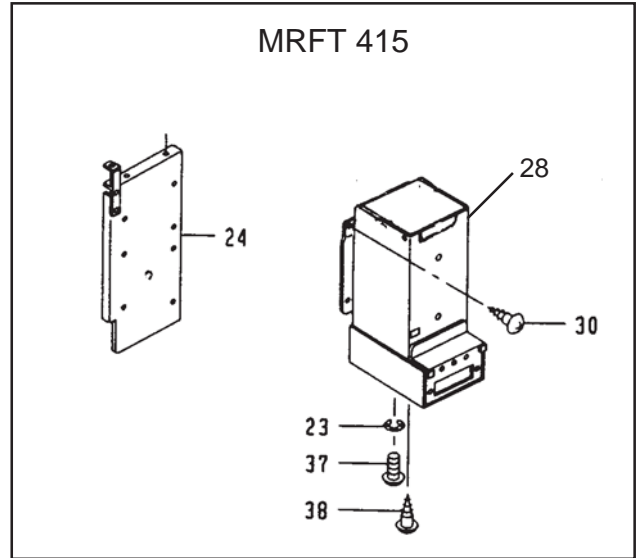

PARTS LIST

MODEL

MRFT315D

Revision B
Part No. 619723
NORCOLD 11/09/2011

Final Assembly

Final Assembly

NO	PART NO	DESCRIPTION	MRFT-315D	MRFT-415
1	160006220	DOOR ASSEMBLY (GRAY DOOR CASE)	X	X
2	414800810	DOOR GASKET	X	X
3	626000500	LATCH ASSEMBLY	X	X
4	8083034122	SCREW (TAPPING)	X	X
5	523001010	BASKET (MRFT-315D, MRFT-615C)	X	X
6	422101000	COVER (PIPE)	X	X
7	412013300	BUSHING (FOR PIPE COVER)	X	X
8	348001300	COVER ASSEMBLY (GRAY)	X	X
9	8000040083	SCREW	X	X
10	160030100	CABINET ASSEMBLY (GRAY)	X	X
11	322117100	SUPPORT "I"	X	X
12	8083043121	SCREW (TAPPING)	X	X
13	412000500	CUSHION (RUBBER LEG W/SCREW)	X	X
14	545007702	MARK (NORCOLD, BLACK, W/GRAY CABINET)	X	X
15	545026106	MARK (ON COVER ASSY) (W/GRAY CABINET)	X	X
16	8080042062	SCREW (TAPPING)	X	X
17	605503200	THERMISTER (EVAPORATOR)	X	
	610005410	THERMISTER (EVAPORATOR)		X
18	422305000	HOLDER (THERMISTER AT EVAPORATOR)	X	X
19	8081044121	SCREW (TAPPING)	X	X
20	160206700	THERMOSTAT KNOB	X	X
21	160107220	THERMOSTAT	X	X
22	800040121	SCREW	X	X

Final Assembly

NO	PART NO	DESCRIPTION	MRFT-315D	MRFT-415
23	8340040001	WASHER (TEETH LOCK)	X	X
24	163209900	PLATE ASSEMBLY	X	
	322364500	PLATE ASSEMBLY		X
25	160107900	POWER SUPPLY	X	
26	196013100	TRANSFORMER ASSEMBLY	X	X
27	163008100	OSCILLATOR	X	
	160113800	OSCILLATOR		X
29	645107400	FASTENER	X	X
30	8084043081	SCREW (TRUSS TAPPING 4X8)	X	X
31	605503301	THERMISTER (WIRE CONDENSER)	X	X
32	410110200	CAP (THERMISTER)	X	X
33	645105900	FASTENER	X	X
34	163205502	TERMINAL BLOCK	X	X
35	422102001	COVER (TERMINAL BLOCK)	X	X
36	8085034101	SCREW (TAPPING)	X	X
37	500001300	SCREW	X	X
38	8070043101	SCREW (TAPPING)	X	X
39	191213340	AC CORD ASSEMBLY	X	X
40	191222300	DC CORD ASSEMBLY	X	X
41	161007900	COOLING UNIT (CFC FREE)	X	
	161007910	COOLING UNIT (CFC FREE)		X
42	322005310	HOLDER (CONDENSER WASHER)	X	
43	8701043163	SCREW (TAPPING)	X	
		PART IS NO LONGER AVAILABLE		