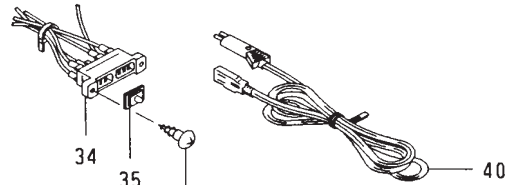

PARTS LIST

MODEL

MRFT315D

Revision B
Part No. 619723
NORCOLD 11/09/2011

Final Assembly

Final Assembly

NO	PART NO	DESCRIPTION	MRFT-315D	MRFT-415
1	160006220	DOOR ASSEMBLY (GRAY DOOR CASE)	X	X
2	414800810	DOOR GASKET	X	X
3	626000500	LATCH ASSEMBLY	X	X
4	8083034122	SCREW (TAPPING)	X	X
5	523001010	BASKET (MRFT-315D, MRFT-615C)	X	X
6	422101000	COVER (PIPE)	X	X
7	412013300	BUSHING (FOR PIPE COVER)	X	X
8	348001300	COVER ASSEMBLY (GRAY)	X	X
9	8000040083	SCREW	X	X
10	160030100	CABINET ASSEMBLY (GRAY)	X	X
11	322117100	SUPPORT "I"	X	X
12	8083043121	SCREW (TAPPING)	X	X
13	412000500	CUSHION (RUBBER LEG W/SCREW)	X	X
14	545007702	MARK (NORCOLD, BLACK, W/GRAY CABINET)	X	X
15	545026106	MARK (ON COVER ASSY) (W/GRAY CABINET)	X	X
16	8080042062	SCREW (TAPPING)	X	X
17	605503200	THERMISTER (EVAPORATOR)	X	
	610005410	THERMISTER (EVAPORATOR)		X
18	422305000	HOLDER (THERMISTER AT EVAPORATOR)	X	X
19	8081044121	SCREW (TAPPING)	X	X
20	160206700	THERMOSTAT KNOB	X	X
21	160107220	THERMOSTAT	X	X
22	800040121	SCREW	X	X

Final Assembly

NO	PART NO	DESCRIPTION	MRFT-315D	MRFT-415
23	8340040001	WASHER (TEETH LOCK)	X	X
24	163209900	PLATE ASSEMBLY	X	
	322364500	PLATE ASSEMBLY		X
25	160107900	POWER SUPPLY	X	
26	196013100	TRANSFORMER ASSEMBLY	X	X
27	163008100	OSCILLATOR	X	
	160113800	OSCILLATOR		X
29	645107400	FASTENER	X	X
30	8084043081	SCREW (TRUSS TAPPING 4X8)	X	X
31	605503301	THERMISTER (WIRE CONDENSER)	X	X
32	410110200	CAP (THERMISTER)	X	X
33	645105900	FASTENER	X	X
34	163205502	TERMINAL BLOCK	X	X
35	422102001	COVER (TERMINAL BLOCK)	X	X
36	8085034101	SCREW (TAPPING)	X	X
37	500001300	SCREW	X	X
38	8070043101	SCREW (TAPPING)	X	X
39	191213340	AC CORD ASSEMBLY	X	X
40	191222300	DC CORD ASSEMBLY	X	X
41	161007900	COOLING UNIT (CFC FREE)	X	
	161007910	COOLING UNIT (CFC FREE)		X
42	322005310	HOLDER (CONDENSER WASHER)	X	
43	8701043163	SCREW (TAPPING)	X	
		PART IS NO LONGER AVAILABLE		