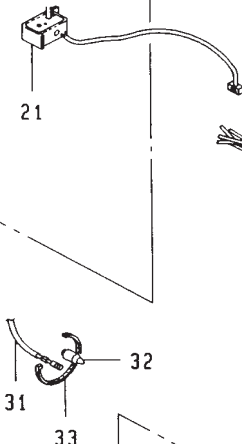

PARTS LIST

MODEL

MRFT315D

Revision B
Part No. 619723
NORCOLD 11/09/2011

Final Assembly

Final Assembly

NO	PART NO	DESCRIPTION	MRFT-315D	MRFT-415
1	160006220	DOOR ASSEMBLY (GRAY DOOR CASE)	X	X
2	414800810	DOOR GASKET	X	X
3	626000500	LATCH ASSEMBLY	X	X
4	8083034122	SCREW (TAPPING)	X	X
5	523001010	BASKET (MRFT-315D, MRFT-615C)	X	X
6	422101000	COVER (PIPE)	X	X
7	412013300	BUSHING (FOR PIPE COVER)	X	X
8	348001300	COVER ASSEMBLY (GRAY)	X	X
9	8000040083	SCREW	X	X
10	160030100	CABINET ASSEMBLY (GRAY)	X	X
11	322117100	SUPPORT "I"	X	X
12	8083043121	SCREW (TAPPING)	X	X
13	412000500	CUSHION (RUBBER LEG W/SCREW)	X	X
14	545007702	MARK (NORCOLD, BLACK, W/GRAY CABINET)	X	X
15	545026106	MARK (ON COVER ASSY) (W/GRAY CABINET)	X	X
16	8080042062	SCREW (TAPPING)	X	X
17	605503200	THERMISTER (EVAPORATOR)	X	
	610005410	THERMISTER (EVAPORATOR)		X
18	422305000	HOLDER (THERMISTER AT EVAPORATOR)	X	X
19	8081044121	SCREW (TAPPING)	X	X
20	160206700	THERMOSTAT KNOB	X	X
21	160107220	THERMOSTAT	X	X
22	800040121	SCREW	X	X

Final Assembly

NO	PART NO	DESCRIPTION	MRFT-315D	MRFT-415
23	8340040001	WASHER (TEETH LOCK)	X	X
24	163209900	PLATE ASSEMBLY	X	
	322364500	PLATE ASSEMBLY		X
25	160107900	POWER SUPPLY	X	
26	196013100	TRANSFORMER ASSEMBLY	X	X
27	163008100	OSCILLATOR	X	
	160113800	OSCILLATOR		X
29	645107400	FASTENER	X	X
30	8084043081	SCREW (TRUSS TAPPING 4X8)	X	X
31	605503301	THERMISTER (WIRE CONDENSER)	X	X
32	410110200	CAP (THERMISTER)	X	X
33	645105900	FASTENER	X	X
34	163205502	TERMINAL BLOCK	X	X
35	422102001	COVER (TERMINAL BLOCK)	X	X
36	8085034101	SCREW (TAPPING)	X	X
37	500001300	SCREW	X	X
38	8070043101	SCREW (TAPPING)	X	X
39	191213340	AC CORD ASSEMBLY	X	X
40	191222300	DC CORD ASSEMBLY	X	X
41	161007900	COOLING UNIT (CFC FREE)	X	
	161007910	COOLING UNIT (CFC FREE)		X
42	322005310	HOLDER (CONDENSER WASHER)	X	
43	8701043163	SCREW (TAPPING)	X	
		PART IS NO LONGER AVAILABLE		