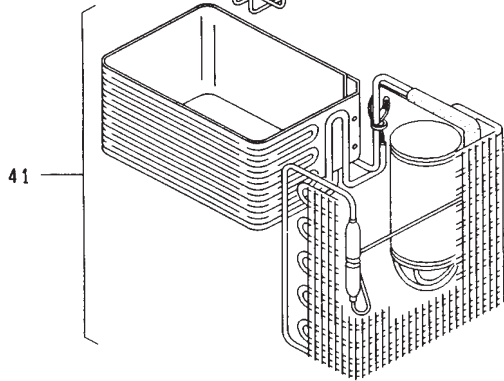

PARTS LIST

MODEL

MRFT315D

Revision B
Part No. 619723
NORCOLD 11/09/2011

Final Assembly

Final Assembly

NO	PART NO	DESCRIPTION	MRFT-315D	MRFT-415
1	160006220	DOOR ASSEMBLY (GRAY DOOR CASE)	X	X
2	414800810	DOOR GASKET	X	X
3	626000500	LATCH ASSEMBLY	X	X
4	8083034122	SCREW (TAPPING)	X	X
5	523001010	BASKET (MRFT-315D, MRFT-615C)	X	X
6	422101000	COVER (PIPE)	X	X
7	412013300	BUSHING (FOR PIPE COVER)	X	X
8	348001300	COVER ASSEMBLY (GRAY)	X	X
9	8000040083	SCREW	X	X
10	160030100	CABINET ASSEMBLY (GRAY)	X	X
11	322117100	SUPPORT "I"	X	X
12	8083043121	SCREW (TAPPING)	X	X
13	412000500	CUSHION (RUBBER LEG W/SCREW)	X	X
14	545007702	MARK (NORCOLD, BLACK, W/GRAY CABINET)	X	X
15	545026106	MARK (ON COVER ASSY) (W/GRAY CABINET)	X	X
16	8080042062	SCREW (TAPPING)	X	X
17	605503200	THERMISTER (EVAPORATOR)	X	
	610005410	THERMISTER (EVAPORATOR)		X
18	422305000	HOLDER (THERMISTER AT EVAPORATOR)	X	X
19	8081044121	SCREW (TAPPING)	X	X
20	160206700	THERMOSTAT KNOB	X	X
21	160107220	THERMOSTAT	X	X
22	800040121	SCREW	X	X

Final Assembly

NO	PART NO	DESCRIPTION	MRFT-315D	MRFT-415
23	8340040001	WASHER (TEETH LOCK)	X	X
24	163209900	PLATE ASSEMBLY	X	
	322364500	PLATE ASSEMBLY		X
25	160107900	POWER SUPPLY	X	
26	196013100	TRANSFORMER ASSEMBLY	X	X
27	163008100	OSCILLATOR	X	
	160113800	OSCILLATOR		X
29	645107400	FASTENER	X	X
30	8084043081	SCREW (TRUSS TAPPING 4X8)	X	X
31	605503301	THERMISTER (WIRE CONDENSER)	X	X
32	410110200	CAP (THERMISTER)	X	X
33	645105900	FASTENER	X	X
34	163205502	TERMINAL BLOCK	X	X
35	422102001	COVER (TERMINAL BLOCK)	X	X
36	8085034101	SCREW (TAPPING)	X	X
37	500001300	SCREW	X	X
38	8070043101	SCREW (TAPPING)	X	X
39	191213340	AC CORD ASSEMBLY	X	X
40	191222300	DC CORD ASSEMBLY	X	X
41	161007900	COOLING UNIT (CFC FREE)	X	
	161007910	COOLING UNIT (CFC FREE)		X
42	322005310	HOLDER (CONDENSER WASHER)	X	
43	8701043163	SCREW (TAPPING)	X	
		PART IS NO LONGER AVAILABLE		