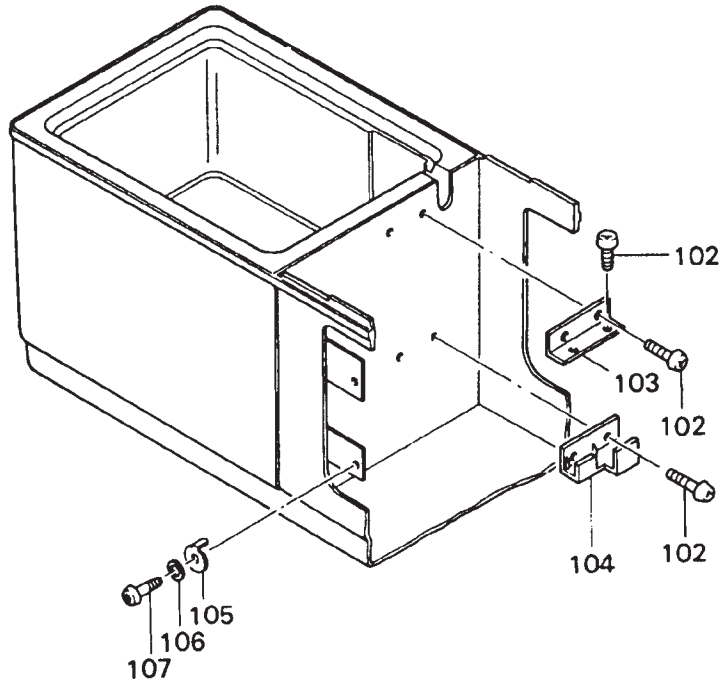

PARTS LIST

MRFT 615C

Door Assembly & Cabinet Assembly - MRFT-615C

Door & Cabinet Assembly

Index No.	Part No.	Description	MRFT 615C
1	160006220	Door Assembly (Gray)	*
2	414800810	Door Gasket	*
3	626000500	Latch Assembly	*
4	8083034122	Screw (Tapping)	*
5	523001010	Basket	*
6	422101000	Cover (pipe)	*
7	416010100	Bushing (For Pipe Cover)	*
8	348001300	Cover Assembly (Gray)	*
9	8000040083	Screw	*
10	160006120	Cabinet Assembly (Gray)	*
11	322117100	Support ("I")	*
12	8083043121	Screw (Tapping)	*
13	412005700	Cushion (Rubber Leg)	*
14	545007702	Mark (Norcold) (Black) (With Gray Cabinet)	*
15	545026106	Mark (On cover Assembly) (With Gray Cabinet)	*

Thermostat & Power Supply Area - MRFT-615C

Thermostat & Power Supply

Index No.	Part No.	Description	MRFT 615C
50	8080042062	Screw (Tapping)	*
51	605503200	Thermister (Evaporator)	*
52	422305000	Holder (Thermister) (At Evaporator)	*
53	8081044121	Screw (Tapping)	*
54	160206700	Thermostat Knob	*
55	16010722	Thermostat	*
56	8000040121	Screw	*
57	8340040001	Washer (Teeth Lock)	*
58	160107900	Power Supply With Plate Assembly	*
59	160107900	Power Supply (No Plate Assembly)	*
60	196013100	Transformer Assembly	*
61	163008100	Oscillator Only	*
62	163207800	Plate Assembly	*
63	645107400	Fastener	*
64	8084043081	Screw	*
65	605503301	Thermister (Wire Condenser)	*
66	410110200	Cap (Thermister)	*
67	645105900	Fastener	*
68	163205502	Terminal Block	*
69	61574122	Cover (Terminal)	NA
70	8085034101	Screw	*
71	500001300	Screw	*
72	8070043101	Screw (Tapping)	*
73	191213340	AC Cord Assembly	*
	191213340	AC Cord Assembly	*
74	191222300	DC Cord Assembly	*

Cooling Unit Assembly - MRFT-615C

Cooling Unit Assembly

Index No.	Part No.	Description	MRFT 615C
100	161005600	Cooling Unit (Inverted Compressor)	*
101	412010900	Cushion	*
102	8083043121	Screw (Tapping)	*
103	322223101	Holder	*
104	322222711	Support	*
105	322005310	Holder (Condenser Washer)	*
106	8320042003	Washing (Spring)	*
107	8080043163	Screw (Tapping)	*