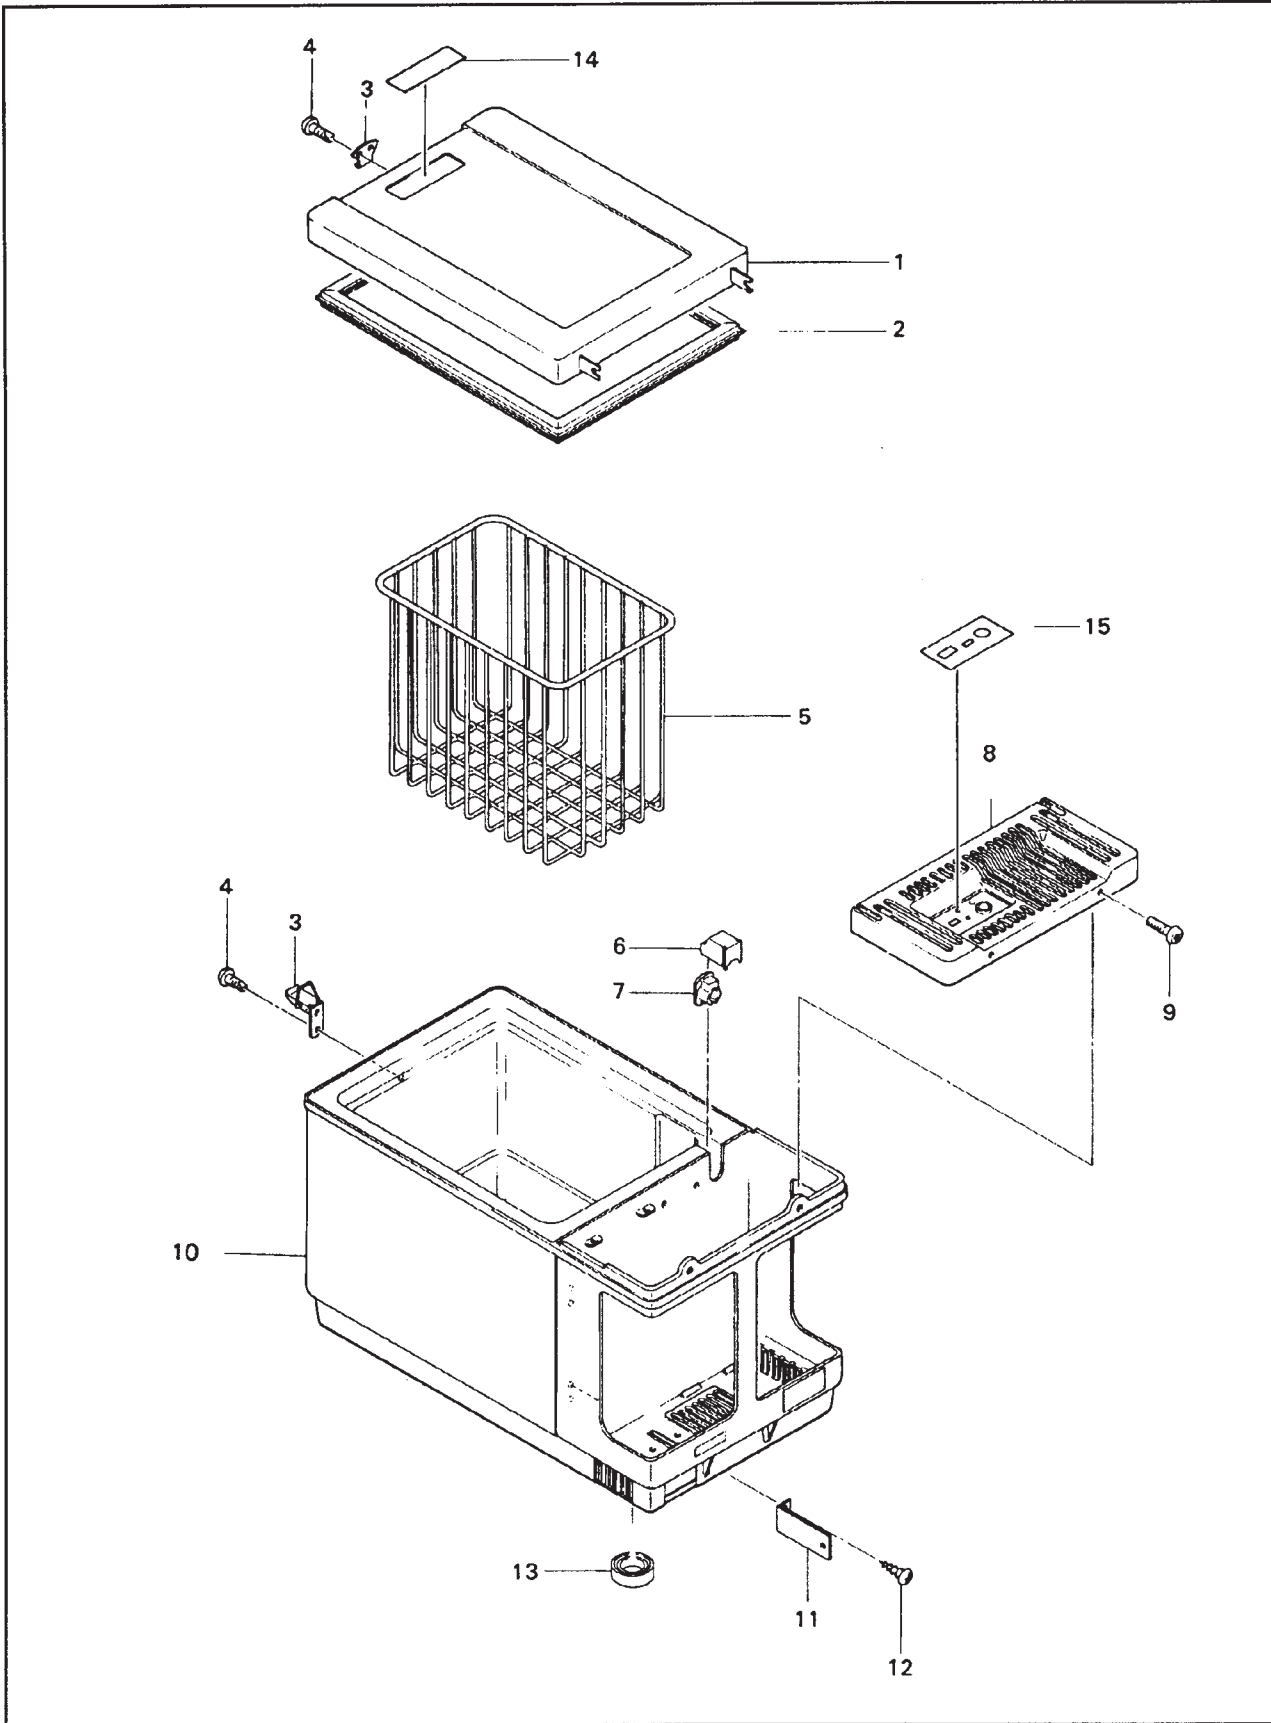

PARTS LIST

MRFT 615C

Door Assembly & Cabinet Assembly - MRFT-615C

Door & Cabinet Assembly

Index No.	Part No.	Description	MRFT 615C
1	160006220	Door Assembly (Gray)	*
2	414800810	Door Gasket	*
3	626000500	Latch Assembly	*
4	8083034122	Screw (Tapping)	*
5	523001010	Basket	*
6	422101000	Cover (pipe)	*
7	416010100	Bushing (For Pipe Cover)	*
8	348001300	Cover Assembly (Gray)	*
9	8000040083	Screw	*
10	160006120	Cabinet Assembly (Gray)	*
11	322117100	Support ("I")	*
12	8083043121	Screw (Tapping)	*
13	412005700	Cushion (Rubber Leg)	*
14	545007702	Mark (Norcold) (Black) (With Gray Cabinet)	*
15	545026106	Mark (On cover Assembly) (With Gray Cabinet)	*

Thermostat & Power Supply Area - MRFT-615C

Thermostat & Power Supply

Index No.	Part No.	Description	MRFT 615C
50	8080042062	Screw (Tapping)	*
51	605503200	Thermister (Evaporator)	*
52	422305000	Holder (Thermister) (At Evaporator)	*
53	8081044121	Screw (Tapping)	*
54	160206700	Thermostat Knob	*
55	16010722	Thermostat	*
56	8000040121	Screw	*
57	8340040001	Washer (Teeth Lock)	*
58	160107900	Power Supply With Plate Assembly	*
59	160107900	Power Supply (No Plate Assembly)	*
60	196013100	Transformer Assembly	*
61	163008100	Oscillator Only	*
62	163207800	Plate Assembly	*
63	645107400	Fastener	*
64	8084043081	Screw	*
65	605503301	Thermister (Wire Condenser)	*
66	410110200	Cap (Thermister)	*
67	645105900	Fastener	*
68	163205502	Terminal Block	*
69	61574122	Cover (Terminal)	NA
70	8085034101	Screw	*
71	500001300	Screw	*
72	8070043101	Screw (Tapping)	*
73	191213340	AC Cord Assembly	*
	191213340	AC Cord Assembly	*
74	191222300	DC Cord Assembly	*