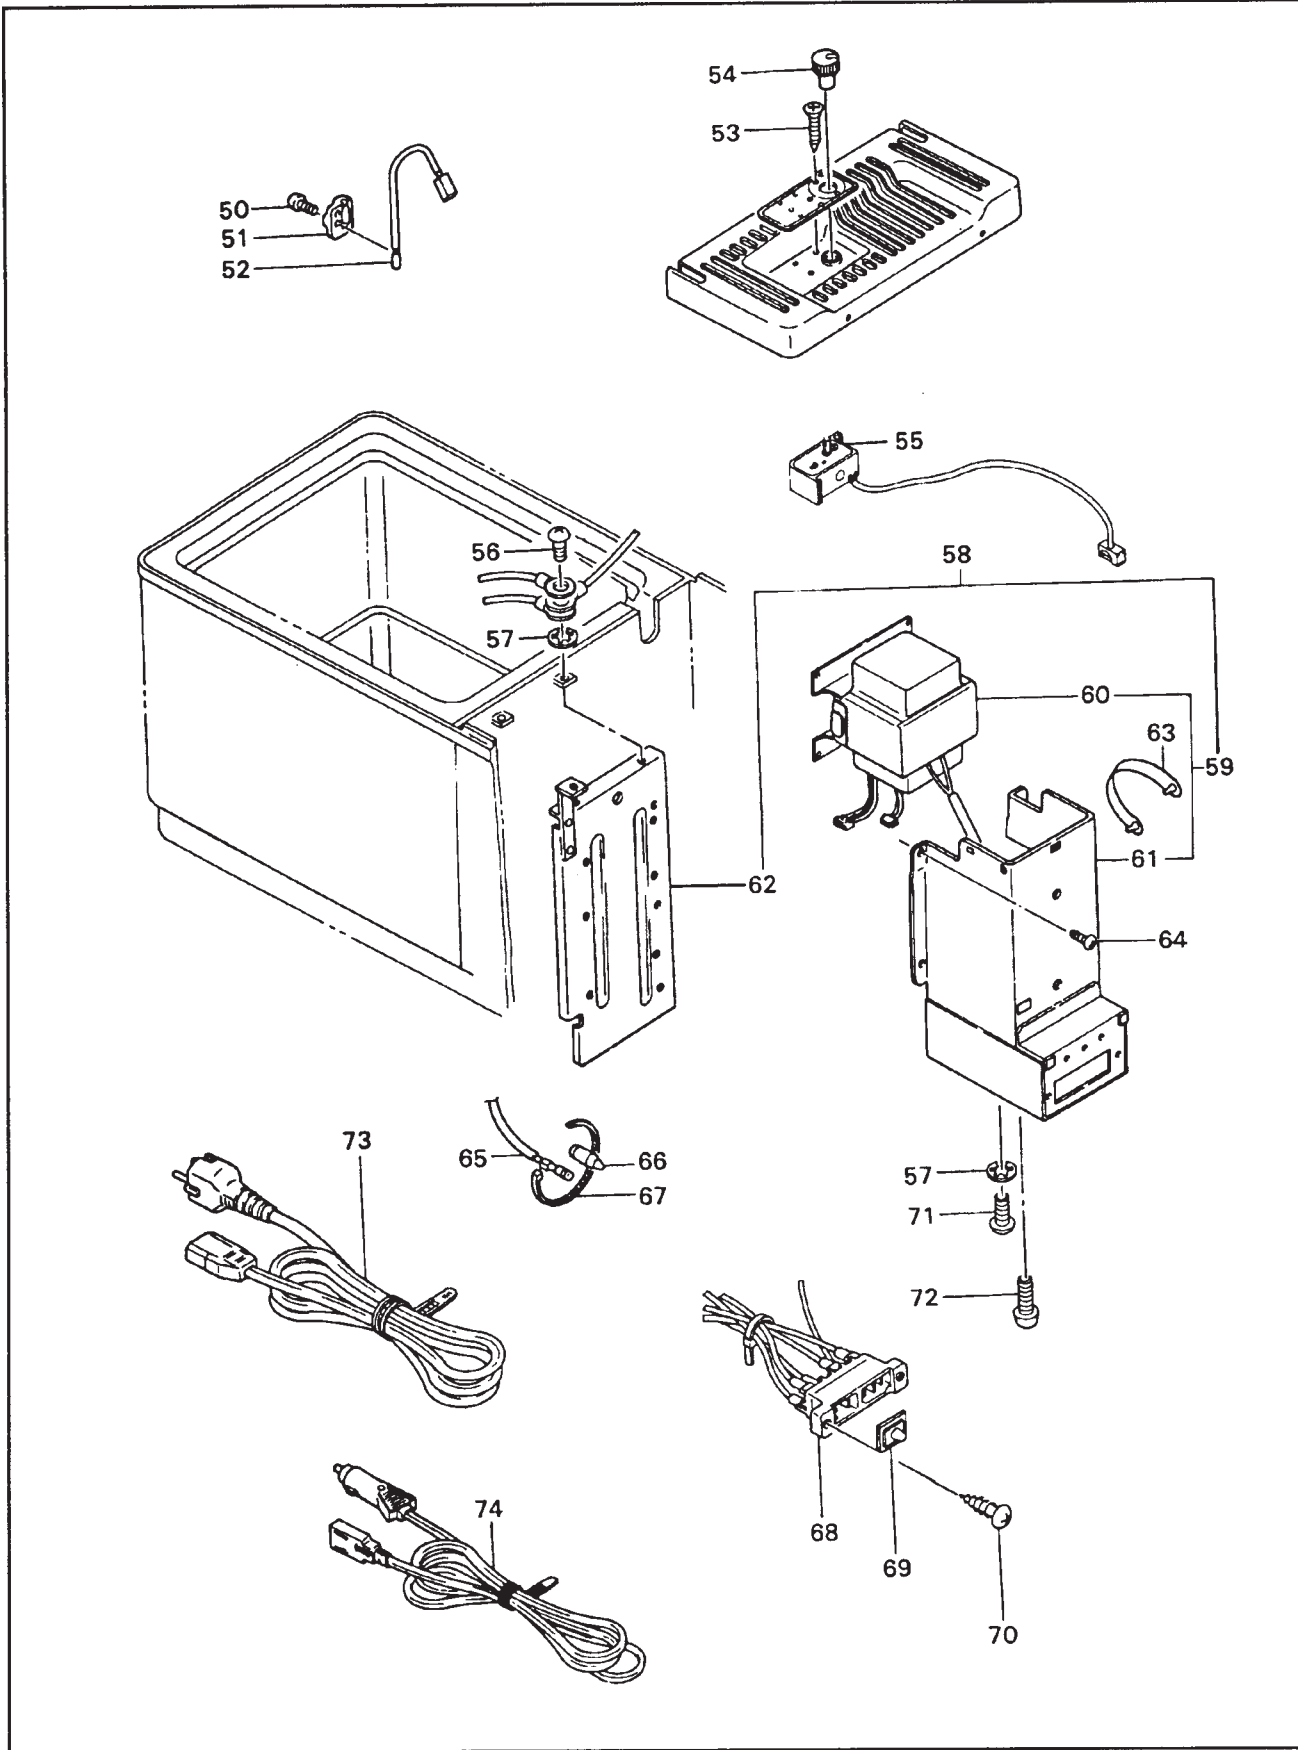

PARTS LIST

MRFT 615C

Door Assembly & Cabinet Assembly - MRFT-615C

Door & Cabinet Assembly

Index No.	Part No.	Description	MRFT 615C
1	160006220	Door Assembly (Gray)	*
2	414800810	Door Gasket	*
3	626000500	Latch Assembly	*
4	8083034122	Screw (Tapping)	*
5	523001010	Basket	*
6	422101000	Cover (pipe)	*
7	416010100	Bushing (For Pipe Cover)	*
8	348001300	Cover Assembly (Gray)	*
9	8000040083	Screw	*
10	160006120	Cabinet Assembly (Gray)	*
11	322117100	Support ("I")	*
12	8083043121	Screw (Tapping)	*
13	412005700	Cushion (Rubber Leg)	*
14	545007702	Mark (Norcold) (Black) (With Gray Cabinet)	*
15	545026106	Mark (On cover Assembly) (With Gray Cabinet)	*

Thermostat & Power Supply Area - MRFT-615C

Thermostat & Power Supply

Index No.	Part No.	Description	MRFT 615C
50	8080042062	Screw (Tapping)	*
51	605503200	Thermister (Evaporator)	*
52	422305000	Holder (Thermister) (At Evaporator)	*
53	8081044121	Screw (Tapping)	*
54	160206700	Thermostat Knob	*
55	16010722	Thermostat	*
56	8000040121	Screw	*
57	8340040001	Washer (Teeth Lock)	*
58	160107900	Power Supply With Plate Assembly	*
59	160107900	Power Supply (No Plate Assembly)	*
60	196013100	Transformer Assembly	*
61	163008100	Oscillator Only	*
62	163207800	Plate Assembly	*
63	645107400	Fastener	*
64	8084043081	Screw	*
65	605503301	Thermister (Wire Condenser)	*
66	410110200	Cap (Thermister)	*
67	645105900	Fastener	*
68	163205502	Terminal Block	*
69	61574122	Cover (Terminal)	NA
70	8085034101	Screw	*
71	500001300	Screw	*
72	8070043101	Screw (Tapping)	*
73	191213340	AC Cord Assembly	*
	191213340	AC Cord Assembly	*
74	191222300	DC Cord Assembly	*

Cooling Unit Assembly - MRFT-615C

Cooling Unit Assembly

Index No.	Part No.	Description	MRFT 615C
100	161005600	Cooling Unit (Inverted Compressor)	*
101	412010900	Cushion	*
102	8083043121	Screw (Tapping)	*
103	322223101	Holder	*
104	322222711	Support	*
105	322005310	Holder (Condenser Washer)	*
106	8320042003	Washing (Spring)	*
107	8080043163	Screw (Tapping)	*