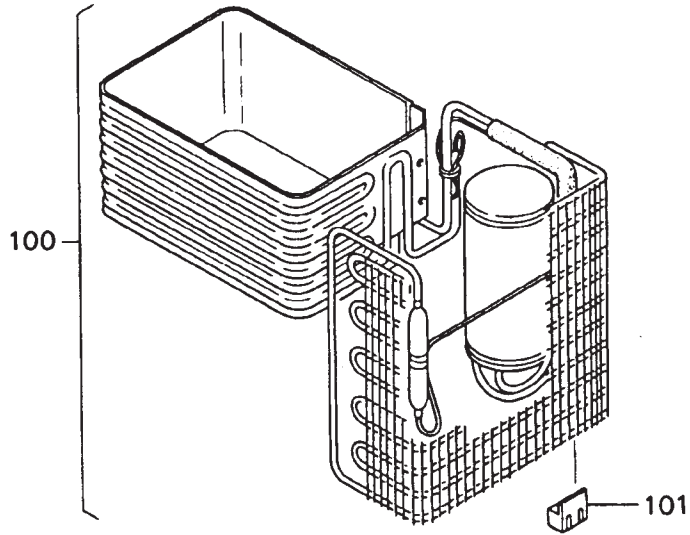

PARTS LIST

MRFT 615C

Door Assembly & Cabinet Assembly - MRFT-615C

Door & Cabinet Assembly

Index No.	Part No.	Description	MRFT 615C
1	160006220	Door Assembly (Gray)	*
2	414800810	Door Gasket	*
3	626000500	Latch Assembly	*
4	8083034122	Screw (Tapping)	*
5	523001010	Basket	*
6	422101000	Cover (pipe)	*
7	416010100	Bushing (For Pipe Cover)	*
8	348001300	Cover Assembly (Gray)	*
9	8000040083	Screw	*
10	160006120	Cabinet Assembly (Gray)	*
11	322117100	Support ("I")	*
12	8083043121	Screw (Tapping)	*
13	412005700	Cushion (Rubber Leg)	*
14	545007702	Mark (Norcold) (Black) (With Gray Cabinet)	*
15	545026106	Mark (On cover Assembly) (With Gray Cabinet)	*

Thermostat & Power Supply Area - MRFT-615C

Thermostat & Power Supply

Index No.	Part No.	Description	MRFT 615C
50	8080042062	Screw (Tapping)	*
51	605503200	Thermister (Evaporator)	*
52	422305000	Holder (Thermister) (At Evaporator)	*
53	8081044121	Screw (Tapping)	*
54	160206700	Thermostat Knob	*
55	16010722	Thermostat	*
56	8000040121	Screw	*
57	8340040001	Washer (Teeth Lock)	*
58	160107900	Power Supply With Plate Assembly	*
59	160107900	Power Supply (No Plate Assembly)	*
60	196013100	Transformer Assembly	*
61	163008100	Oscillator Only	*
62	163207800	Plate Assembly	*
63	645107400	Fastener	*
64	8084043081	Screw	*
65	605503301	Thermister (Wire Condenser)	*
66	410110200	Cap (Thermister)	*
67	645105900	Fastener	*
68	163205502	Terminal Block	*
69	61574122	Cover (Terminal)	NA
70	8085034101	Screw	*
71	500001300	Screw	*
72	8070043101	Screw (Tapping)	*
73	191213340	AC Cord Assembly	*
	191213340	AC Cord Assembly	*
74	191222300	DC Cord Assembly	*

Cooling Unit Assembly - MRFT-615C

Cooling Unit Assembly

Index No.	Part No.	Description	MRFT 615C
100	161005600	Cooling Unit (Inverted Compressor)	*
101	412010900	Cushion	*
102	8083043121	Screw (Tapping)	*
103	322223101	Holder	*
104	322222711	Support	*
105	322005310	Holder (Condenser Washer)	*
106	8320042003	Washing (Spring)	*
107	8080043163	Screw (Tapping)	*