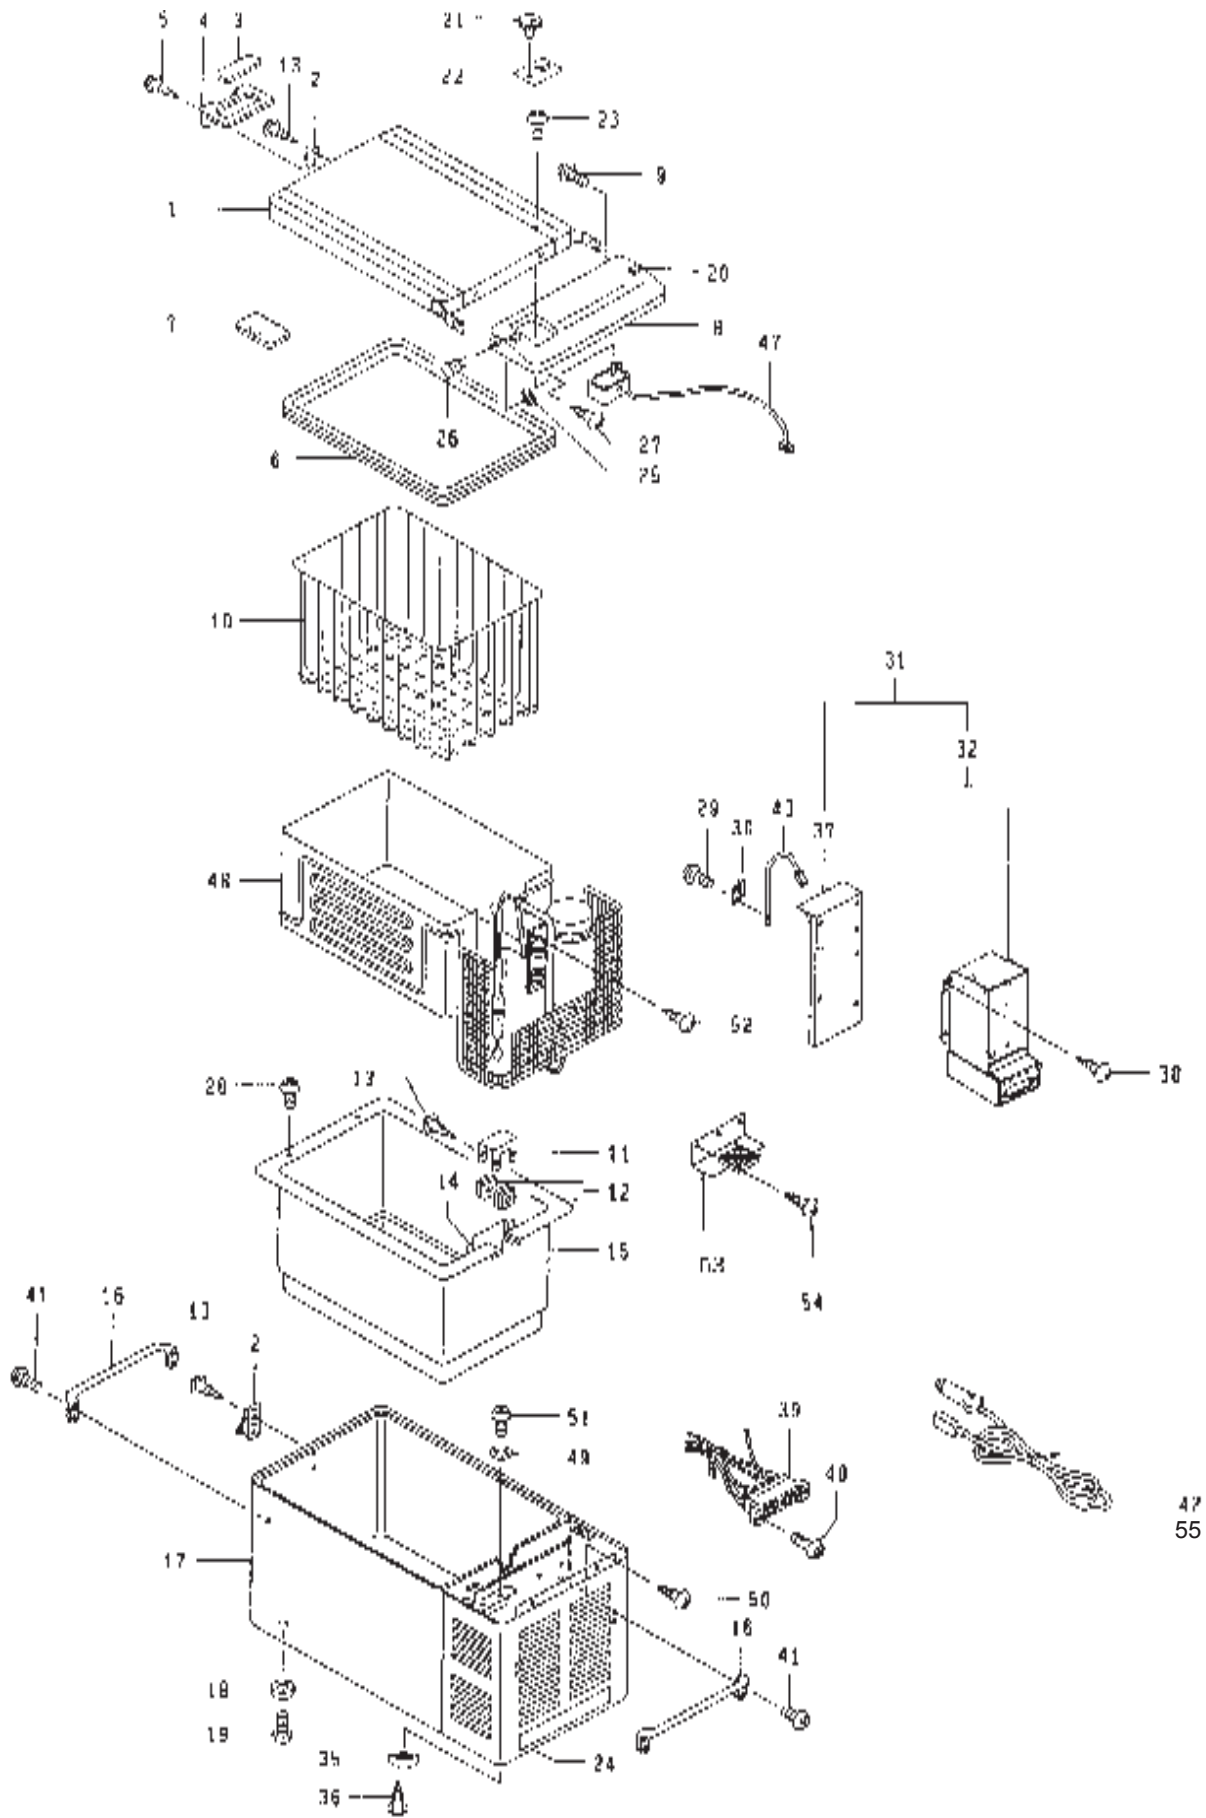

# Parts List

MODEL

MRFT440

Part No. 619746  
NORCOLD 4/4/2013

# Final Assembly

NO.	PART #	DESCRIPTION
1	160026200	DOOR ASSY-GRAY
2	626000500	LATCH ASSY-TWO PARTS
3	545007702	MARK-NORCOLD/BLACK/WITH GRAY CABINET
4	422500401	DOOR HANDLE-WITHOUT NORCOLD MARK
5	8081044121	SCREW-TAPPING
6	414801600	DOOR GASKET-GRAY DOOR ASSY
7	546029500	CAUTION PLATE
8	160209200	COVER ASSY-GRAY/WITH REMOVABLE CASE COVER ASSY
9	5008040104	SCREW
10	523000800	BASKET
11	433000900	COVER-PIPE
12	416006300	BUSHING-FOR PIPE COVER
13	8085034122	SCREW-TAPPING
14	421100900	BLIND COVER
15	433201140	INNER CASE-CABINET
16	323300550	HANDLE-GRAY/CABINET
17	160025500	CABINET
18	412013900	CUSHION-RUBBER LEG
19	8001060081	SCREW
20	641200000	CUSHION-COVER ASSY
21	160206700	KNOB-THERMOSTAT
22	545026105	MARK-THERMOSTAT
23	8081044121	SCREW-TAPPING
24	160922100	CASE COVER ASSY-GRAY/REMOVABLE/LOWER
25	360003900	SPEED NUT
26	502200500	HINGE PIN-COVER ASSY
27	8083043102	SCREW-TAPPING
28	645104100	FASTENER-PLASTIC RIVET
29	8080043082	SCREW-TAPPING
30	422305000	HOLDER-THERMISTER/AT EVAPORATOR
32	160113800	POWER SUPPLY
35	427400900	CUSHION-EXTERIOR CORNER
36	500803300	SCREW-TAPPING
37	322364500	PLATE ASSY
38	8084043081	SCREW-TRUSS TAPPING/4 X 8
39	163205502	TERMINAL BLOCK (USE 163205500)
40	8085034101	SCREW-TAPPING
41	8050040104	SCREW
42	191222300	DC CORD ASSY
43	605505410	THERMISTER-EVAPORATOR
47	160114400	THERMOSTAT
		PART IS NO LONGER AVAILABLE

## Final Assembly

NO.	PART #	DESCRIPTION
48	161007720	COOLING UNIT
49	83400400010	WASHER-TEETH LOCK
50	8083043121	SCREW-TAPPING
51	8000040121	SCREW
52	160924950	FAN ASSY (USE 160928900)
	160928900	FAN ONLY-50 CYCLE/40 WATT
54	8083044121	SCREW-TRUSS TAPPING/4 X 12
55	191213340	CORD ASSY-AC
NS	645105900	FASTENER
NS	8085044121	SCREW-TAPPING
		PART IS NO LONGER AVAILABLE