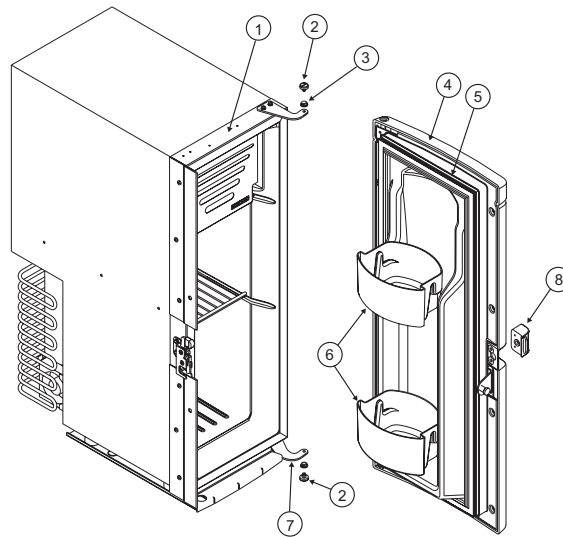

FRONT VIEW - DOOR AND CABINET PARTS - DCL4000 SERIES

NO	PART #	DESCRIPTION	MODEL
1	3230 112 0040	FRAME-BREAKER-TOP	ALL
2	5055 036 0000	HINGE PIN	ALL
3	3041 128 0020	HINGE PLATE - UPPER	ALL
4	634357	DOOR ASSY-FOAMED-GRAY W/PALLADIUM (SILVER) TRIM	DCL4001
	634312	DOOR ASSY-FOAMED-TAN W/ PALLADIUM (SILVER) TRIM	DCL4002
	634313	DOOR ASSY-FOAMED-TAN W/ WOOD TRIM	DCL4003
	634314	DOOR ASSY-FOAMED-TAN W/ BRICK TRIM	DCL4004
	634315	DOOR ASSY-FOAMED-CHARCOAL W/BRUSHED SILVER TRIM	DCL4005
	634316	DOOR ASSY-FOAMED-CHARCOAL W/GALLOWAY BURLTRIM	DCL4006
	634317	DOOR ASSY-FOAMED-ANTHRACITE W/BRUSHED ALUMINUM TRIM	DCL4007
	634318	DOOR ASSY-FOAMED-MEDIUM WARM GRAY W/GRAY TRIM	DCL4008
	634319	DOOR ASSY-FOAMED-MEDIUM WARM GRAY W/BURL WOOD TRIM	DCL4009
	634320	DOOR ASSY-FOAMED-GRAY W/WOOD TRIM	DCL4010
	634321	DOOR ASSY-FOAMED-GRAY W/PALLADIUM (SILVER) TRIM	DCL4011
	634322	DOOR ASSY-GRAY W/ WOOD TRIM	DCL4012
	634899	DOOR ASSY-BROWN W/ DARK WOOD TRIM	DCL4013
	634897	DOOR ASSY-BROWN W/ LIGHT WOOD TRIM	DCL4014
	634900	DOOR ASSY-BROWN W/ DARK WOOD TRIM	DCL4015
634898	DOOR ASSY-BROWN W/ LIGHT WOOD TRIM	DCL4016	
5	4148 036 0020	DOOR GASKET (USE 633768)	ALL
	633768	DOOR GASKET	ALL
6	4225 116 0030	DOOR BIN	ALL
7	3041 129 0020	HINGE PLATE - LOWER	ALL
8	634346	PUSHBUTTON ASSY-GRAY	DCL4011 DCL4012
	634347	PUSHBUTTON ASSY-MEDIUM GRAY	DCL4008 DCL4009
	634348	PUSHBUTTON ASSY-CHARCOAL	DCL4005 DCL4006
	634349	PUSHBUTTON ASSY-ANTHRACITE	DCL4007
	634350	PUSHBUTTON ASSY-GRAY-W/LONG HOUSING	DCL4001 DCL4010
	634351	PUSHBUTTON ASSY-TAN	DCL4002 DCL4003 DCL4004
		PART IS NO LONGER AVAILABLE