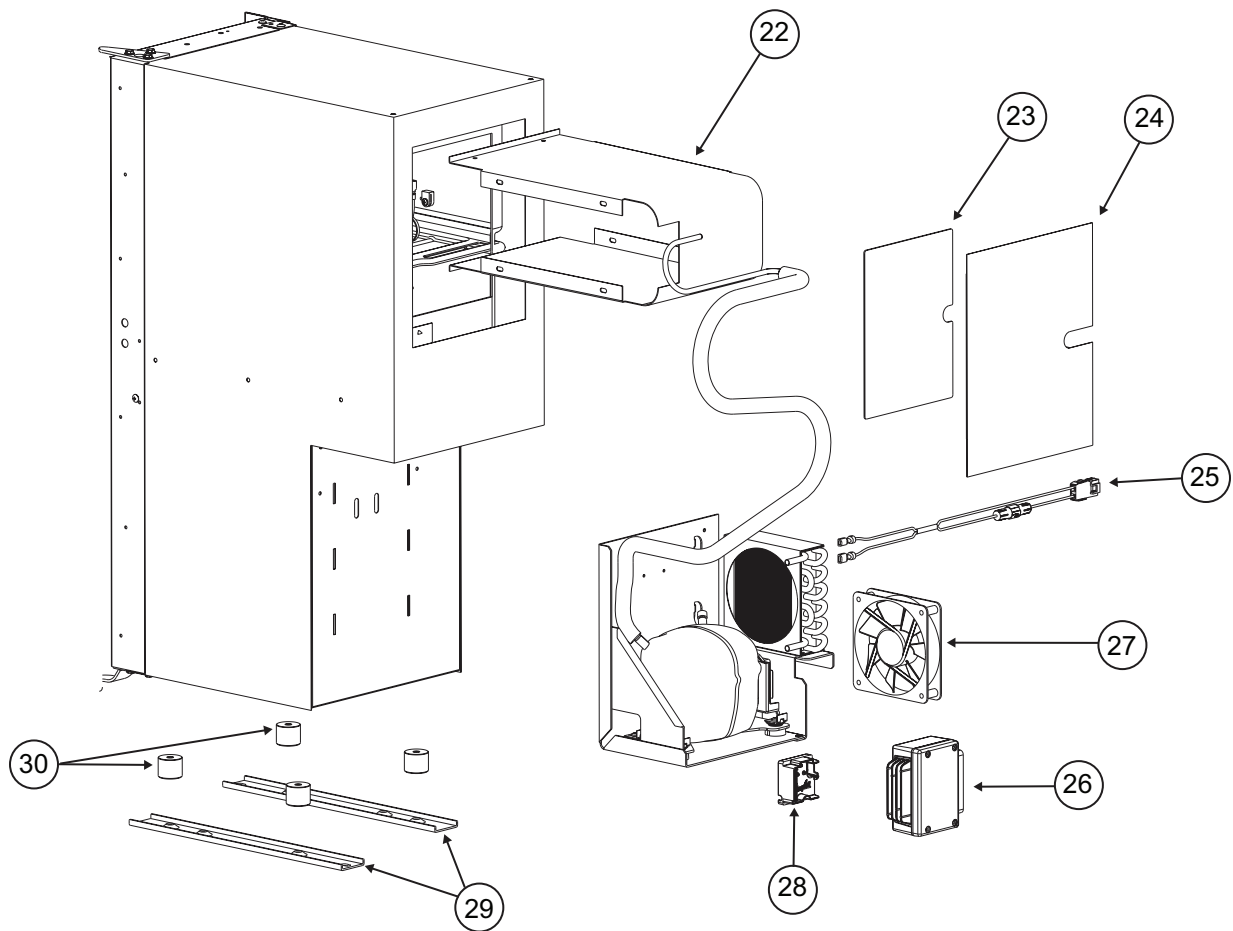

REAR VIEW - DCL4000 SERIES

NO	PART #	DESCRIPTION	MODELS
22	634042	COOLING UNIT	ALL
23	633958	PLASTIC SHEET (USE 634872)	ALL
	634872	PLASTIC SHEET	ALL
24	633959	FOAM SYSTEM PLUG	ALL
25	634742	DC LEADS (USE 635347)	ALL
	635347	DC LEADS	ALL
26	634820	CONTROL MODULE	ALL
27	634664	FAN	ALL
28	634821	CONTORL MODULE MOUNTING KIT	ALL
29	3223 974 1020	SUPPORT-RAIL/BOTTOM	ALL
30	3609 071 0010	SPACER-BOTTOM SUPPORT RAIL	ALL
NS	634373	THERMOSTAT	ALL
NS	634822	COMPRESSOR CONTROL REMOTE CABLE	ALL
NS	634384	THERMOSTAT WIRE W/RESISTOR (USE 635349)	ALL
	635349	THERMOSTAT WIRE	ALL

PART IS NO LONGER AVAILABLE

NS = NOT SHOWN