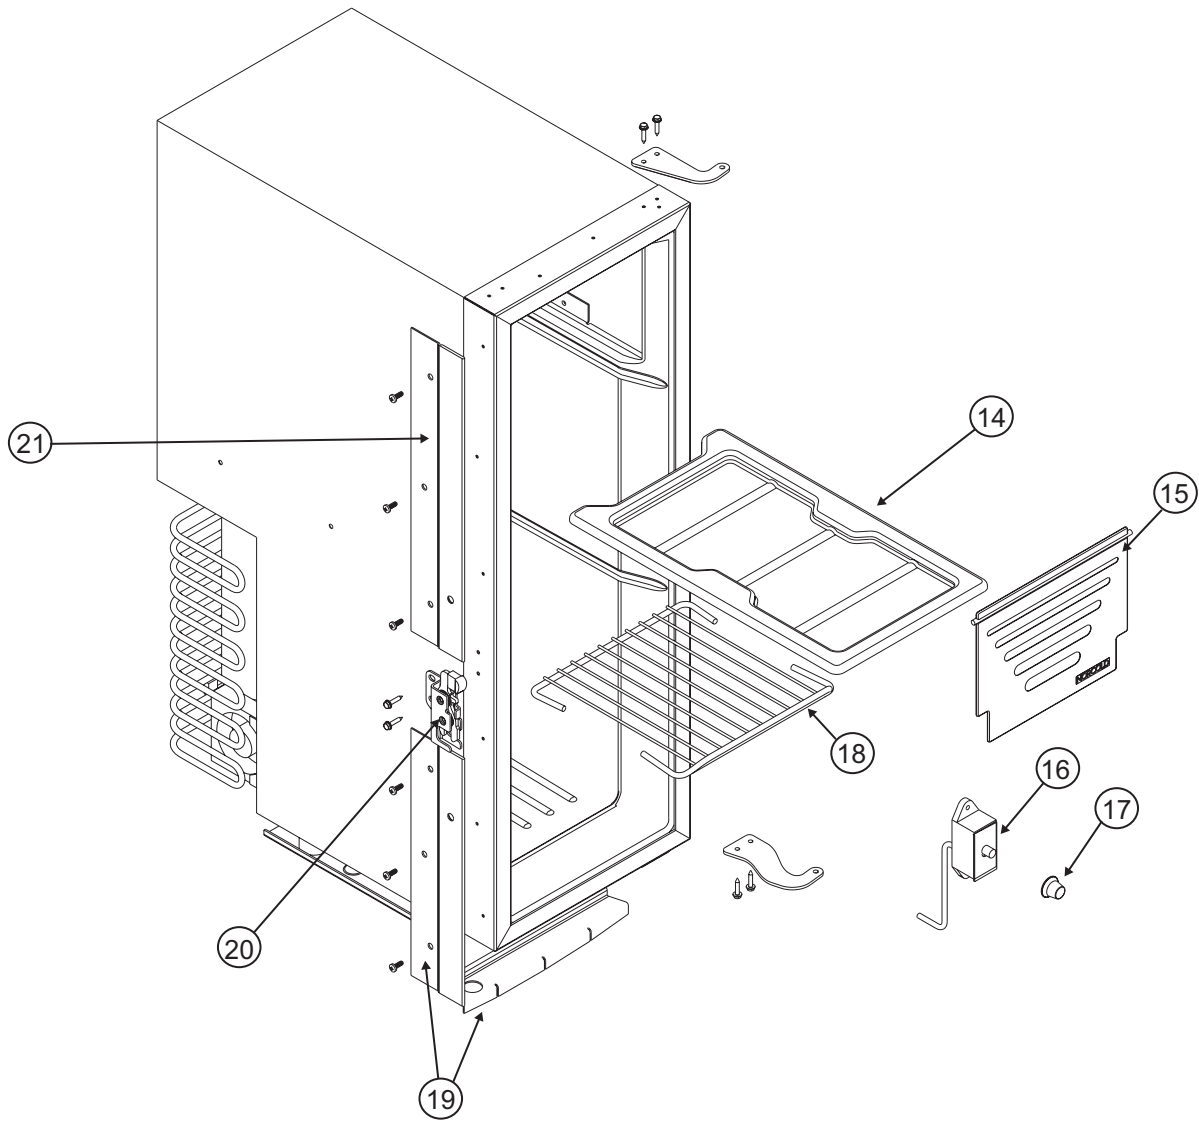

PARTS LIST

A diagram consisting of a vertical line on the left side. Two curved lines extend from the vertical line to the left edge of a rectangular box. The top curve starts from the upper part of the vertical line and curves to the right. The bottom curve starts from the lower part of the vertical line and curves to the right. The box is shaded light gray and contains a list of part numbers.

DCL4000 SERIES

DCL4001
DCL4002
DCL4003
DCL4004
DCL4005
DCL4006
DCL4007
DCL4008
DCL4009
DCL4010
DCL4011
DCL4012
DCL4013
DCL4014
DCL4015
DCL4016

PART # 634381
NORCOLD 10/8/2012

FRONT VIEW - DOOR AND CABINET PARTS - DCL4000 SERIES

FRONT VIEW - INNER CABINET PARTS - DCL4000 SERIES

NO	PART #	DESCRIPTION	MODEL
14	633969	DRAINAGE PAN	ALL
15	4225 119 0020	FREEZER DOOR	ALL
16	634373	THERMOSTAT	ALL
17	61748722	KNOB-THERMOSTAT	ALL
18	5230 042 0020	SHELF	ALL
19	1609 462 0100	PLATE ASSEMBLY-TRIM-LOWER	ALL
20	633677	LATCH ASSY (USE 634921)	ALL
	634921	LATCH ASSY	ALL
21	3223 982 0100	PLATE-TRIM-UPPER	ALL
		PART IS NO LONGER AVAILABLE	