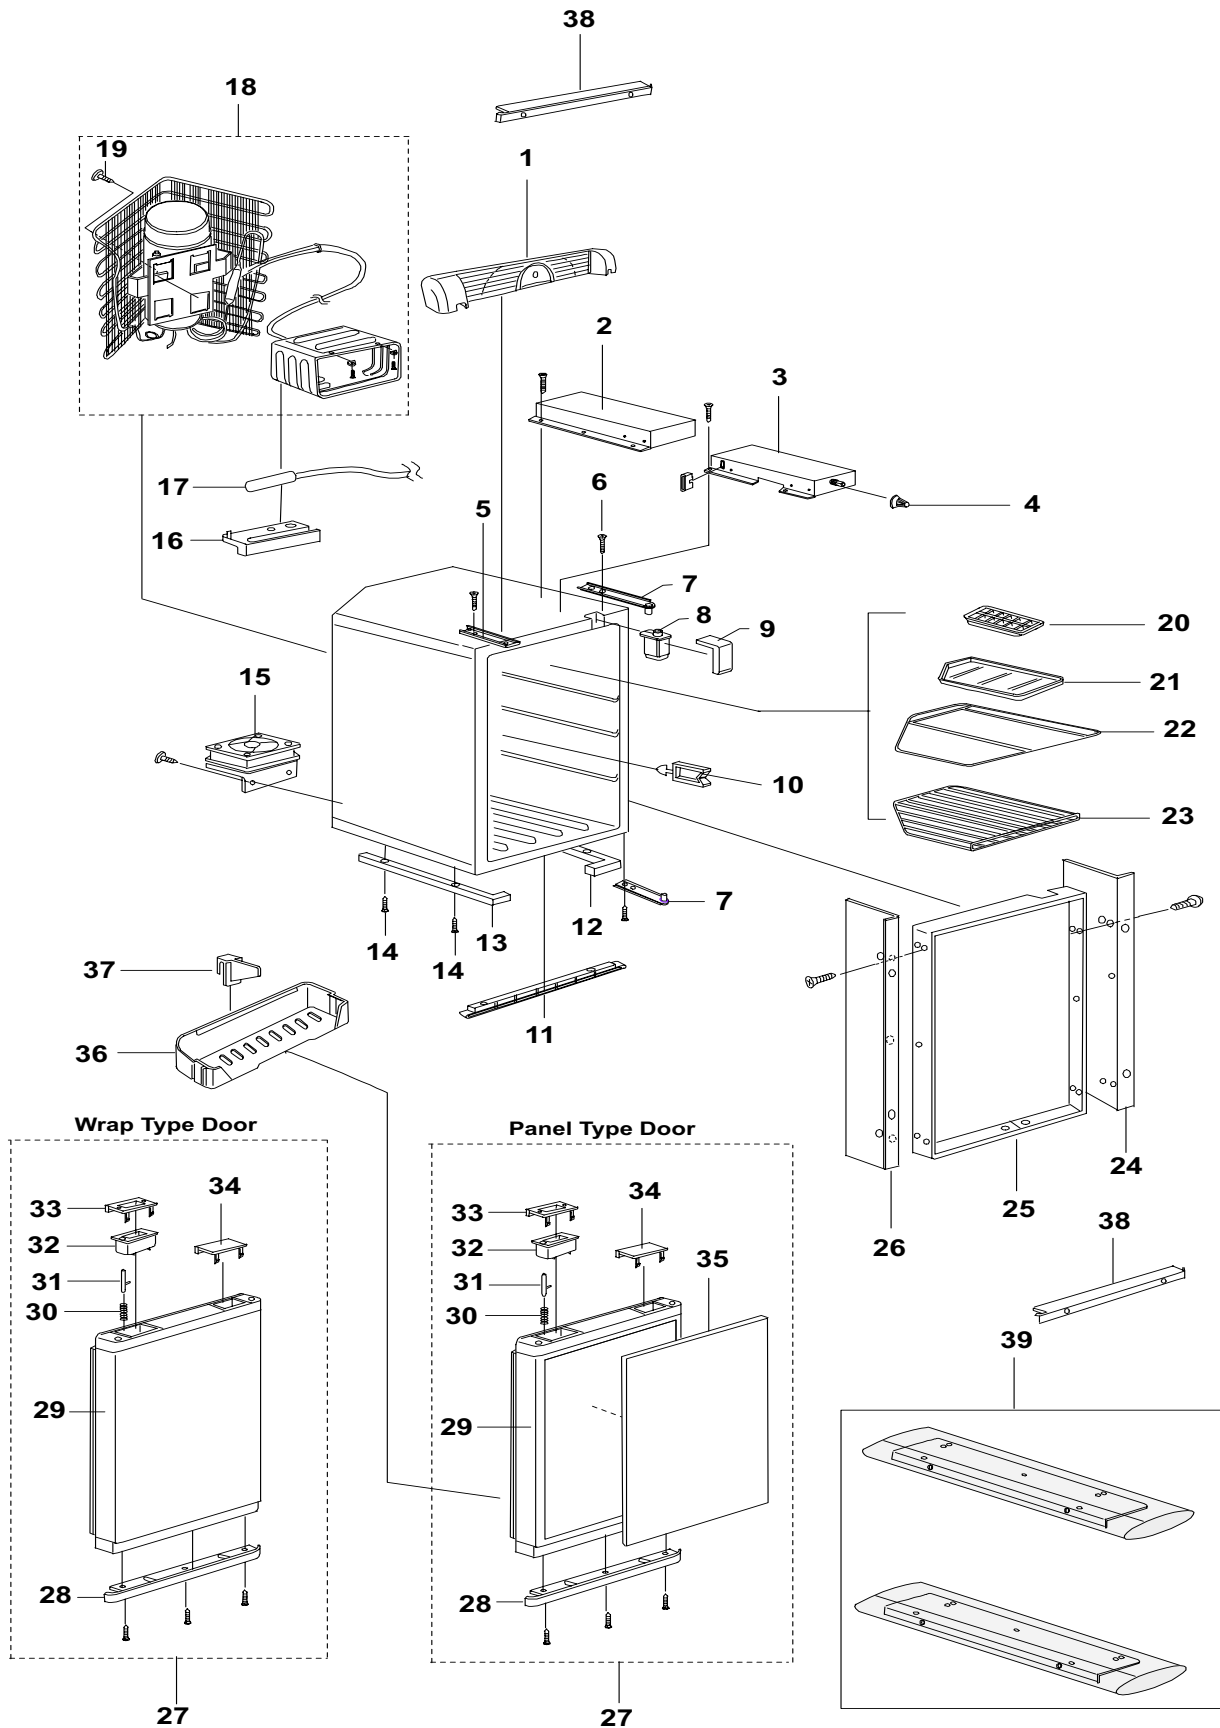

PART # 632357
NORCOLD 12/12/2007

REFRIGERATOR ASSEMBLY - DV0740 SERIES

REFRIGERATOR ASSEMBLY - DV0740 SERIES

NO.	PART #	DESCRIPTION	DE0740B EV0740B	DE0740S EV0740S	DE0740W EV0740W
1	422513700	COVER-CONTROL/BLACK	X		
	422513710	COVER-CONTROL/STAINLESS		X	X
2	169000500	POWER SUPPLY-AC (SP-243B)	DE0740B	DE0740S	DE0740W
	169000510	POWER SUPPLY-AC (SP-260A)	EV0740B	EV0740S	EV0740W
3	163010710	POWER SUPPLY-DC	X	X	X
4	160220100	KNOB-THERMOSTAT	X	X	X
5	300207400	PLATE LATCH	X	X	X
6	501042700	BOLT/SCREW	X	X	X
7	160932620	HINGE	X	X	X
8	416027200	BUSHING-RUBBER/CABINET/COOLING UNIT TUBING	X	X	X
9	404006300	BUSHING-"1"/PLASTIC/CABINET/COOLING UNIT TUBING	X	X	X
10	645109400	HOLDER-SHELF/REAR	X	X	X
11	422601400	FRAME-CABINET BOTTOM/BLACK	X		
	422601410	FRAME-CABINET BOTTOM/STAINLESS		X	X
12	427401100	SUPPORT-LOWER CABINET/RH	X	X	X
13	427401010	SUPPORT-LOWER CABINET/LH	X	X	X
14	80830431610	SCREW-BOTTOM LEG	X	X	X
15	160928900	FAN ONLY-50 CYCLE/40 WATT	X	X	X
16	422305000	HOLDER-THERMISTER/AT EVAPORATOR	X	X	X
17	605505420	THERMISTER-EVAPORATOR	X	X	X
18	161011400	COOLING UNIT	X	X	X
19	500013600	SCREW	X	X	X
20	160203000	ICE CUBE TRAY	X	X	X
21	433003800	DRAINAGE PAN	X	X	X
22	523003610	SHELF-UPPER/HOLDS DRAINAGE PAN	X	X	X
23	523003600	SHELF-LOWER	X	X	X
24	323012520	FRAME-CABINET SIDE/RH/BLACK	X		
	323012530	FRAME-CABINET SIDE/RH/STAINLESS		X	X
25	322376501	COVER-CABINET FRAME/FRONT/4 SIDES	X	X	X
26	323012420	FRAME-CABINET SIDE/LH/BLACK	X		
	323012430	FRAME-CABINET SIDE/LH/BLACK		X	X
27	160057500	DOOR ASSY-WITHOUT DOOR POCKET/PANEL TYPE/BLACK	X		
	160057510	DOOR ASSY-WITHOUT DOOR POCKET/PANEL TYPE/STAINLESS		X	
	160057520	DOOR ASSY-WITHOUT DOOR POCKET/WRAP TYPE/STAINLESS			X
28	422603500	DOOR FRAME COVER-BOTTOM/BLACK	X		
	422603510	DOOR FRAME COVER-BOTTOM/STAINLESS		X	X