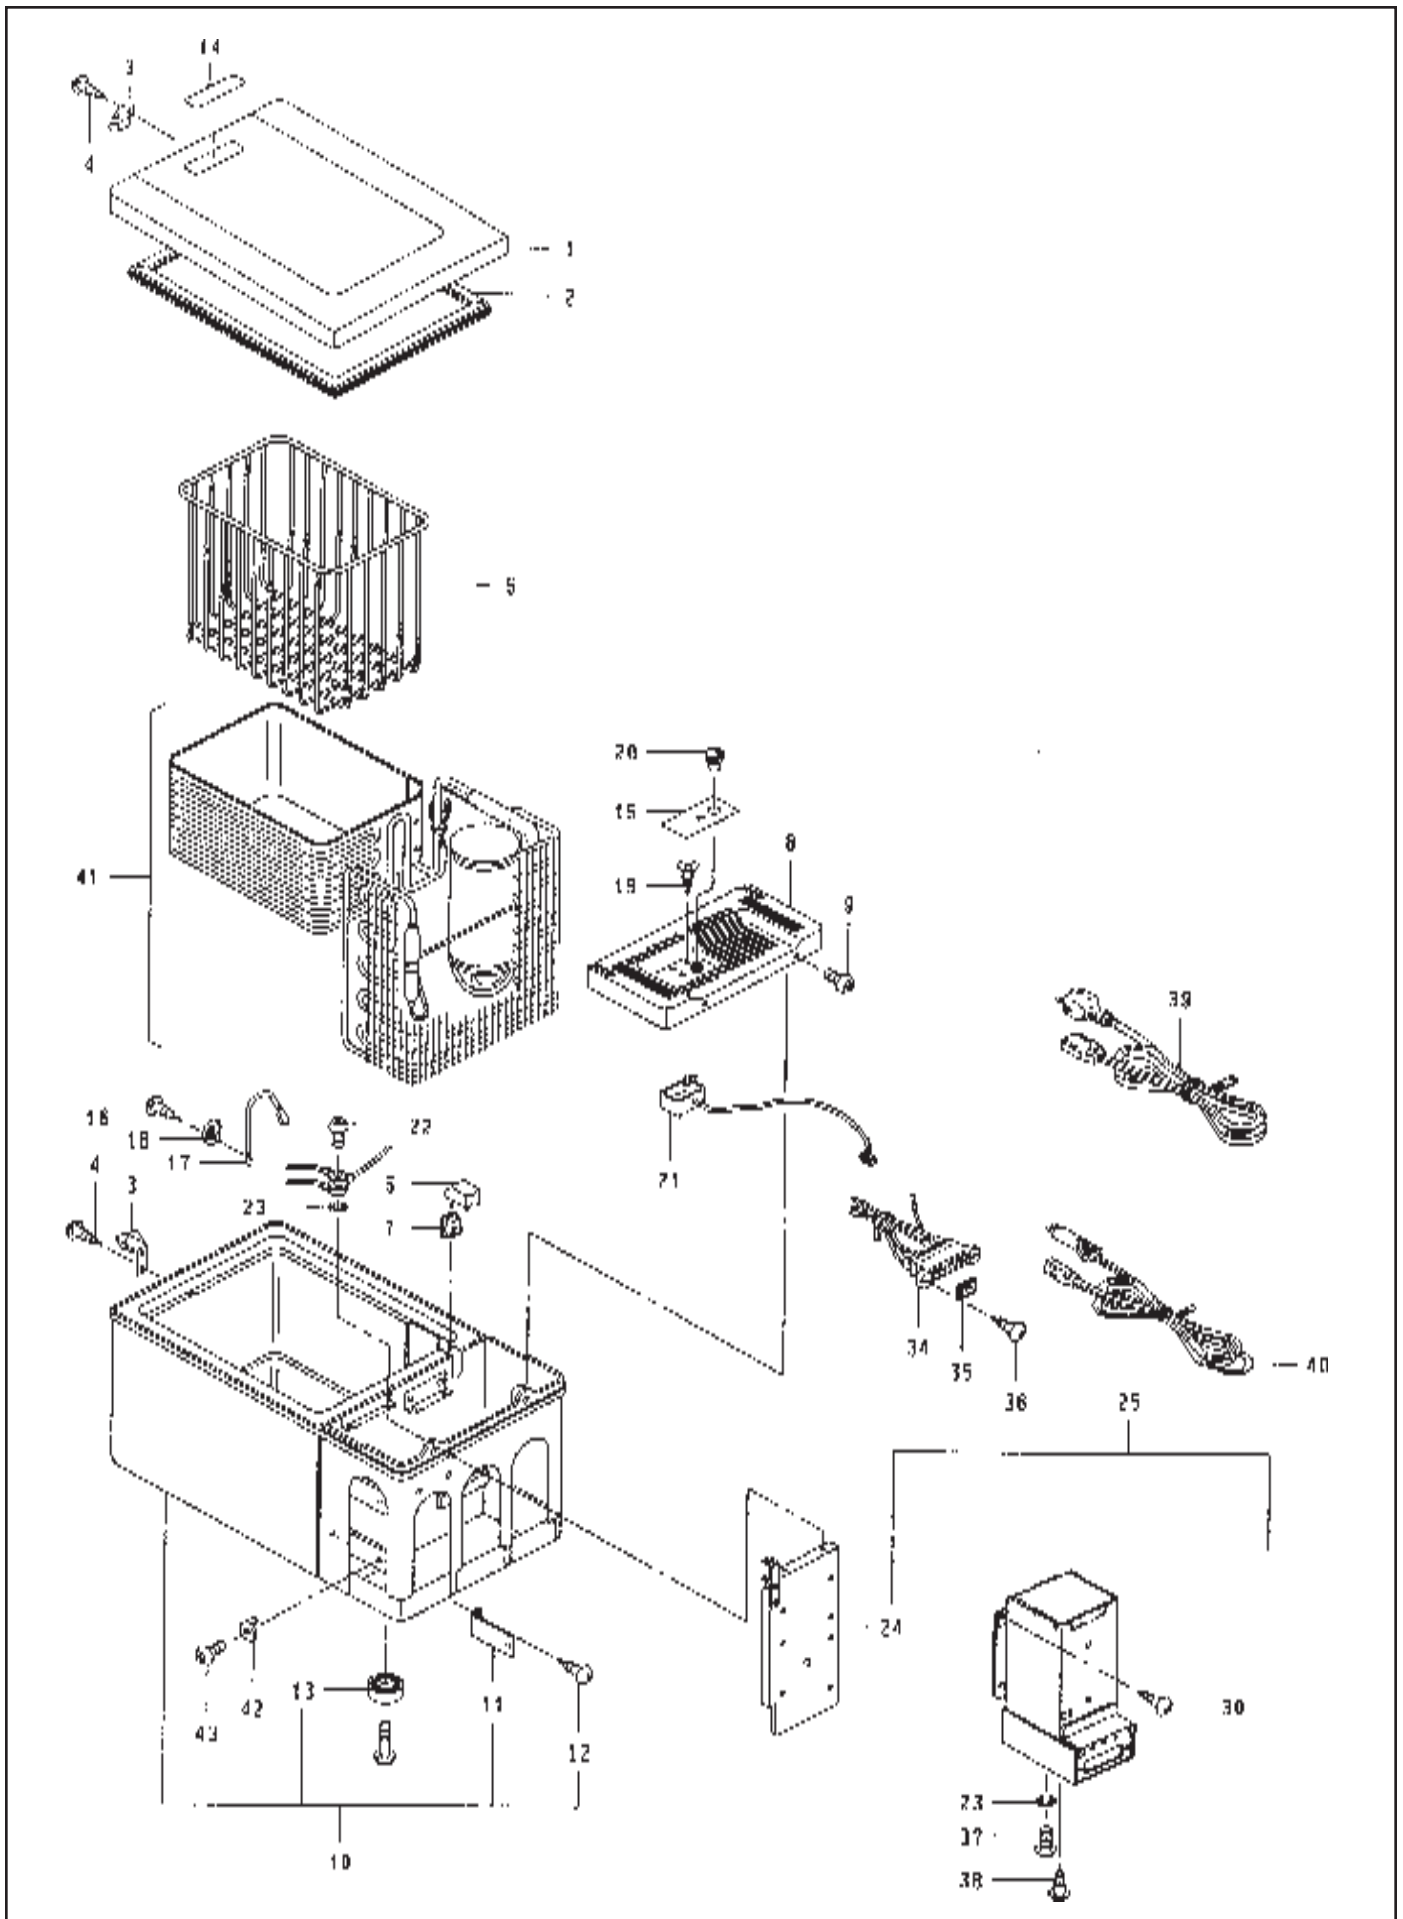

PARTS LIST

MODEL

MRFT415

REVISION C
PART NO. 619745
NORCOLD 04/2013

FINAL ASSEMBLY - MRFT415

FINAL ASSEMBLY - MRFT415

NO.	PART #	DESCRIPTION
1	160006220	DOOR ASSY-GRAY
2	414800810	DOOR GASKET
3	626000500	LATCH ASSY-TWO PARTS
4	8083034122	SCREW-TAPPING
5	523001010	BASKET
6	422101000	COVER-PIPE
7	412013300	BUSHING-FOR PIPE COVER
8	348001300	COVER ASSY-GRAY
9	8000040083	SCREW
10	160030100	CABINET ASSY-GRAY
11	304105200	SUPPORT-LOWER CABINET
12	8083043121	SCREW-TAPPING
13	412000500	CUSHION-RUBBER LEG
NS	80000401510	SCREW-CUSHION
14	545007702	MARK-NORCOLD/BLACK/WITH GRAY CABINET
15	545026151	MARK-ON COVER ASSY
16	8080042062	SCREW-TAPPING
17	605505410	THERMISTER-EVAPORATOR
18	422305000	HOLDER-THERMISTER/AT EVAPORATOR
19	8081044121	SCREW-TAPPING
20	160206700	KNOB-THERMOSTAT
21	160114400	THERMOSTAT
22	8000040121	SCREW
23	83400400010	WASHER-TEETH LOCK
24	163209900	PLATE ASSY-POWER SUPPLY
25	160113800	POWER SUPPLY
30	8084043081	SCREW-TRUSS TAPPING/4 X 8
34	163205502	TERMINAL BLOCK (USE 163205500)
35	422102001	COVER-TERMINAL BLOCK
36	8085034101	SCREW-TAPPING
37	500001300	SCREW
38	8070043101	SCREW-TAPPING
39	191213340	CORD ASSY-AC
40	191222300	DC CORD ASSY
41	161007910	COOLING UNIT
42	322005310	HOLDER-CONDENSER WASHER
43	8071043163	SCREW-TAPPING
NS	645105900	FASTENER
NS	645107400	FASTENER

PART IS NO LONGER AVAILABLE

NS = NOT SHOWN