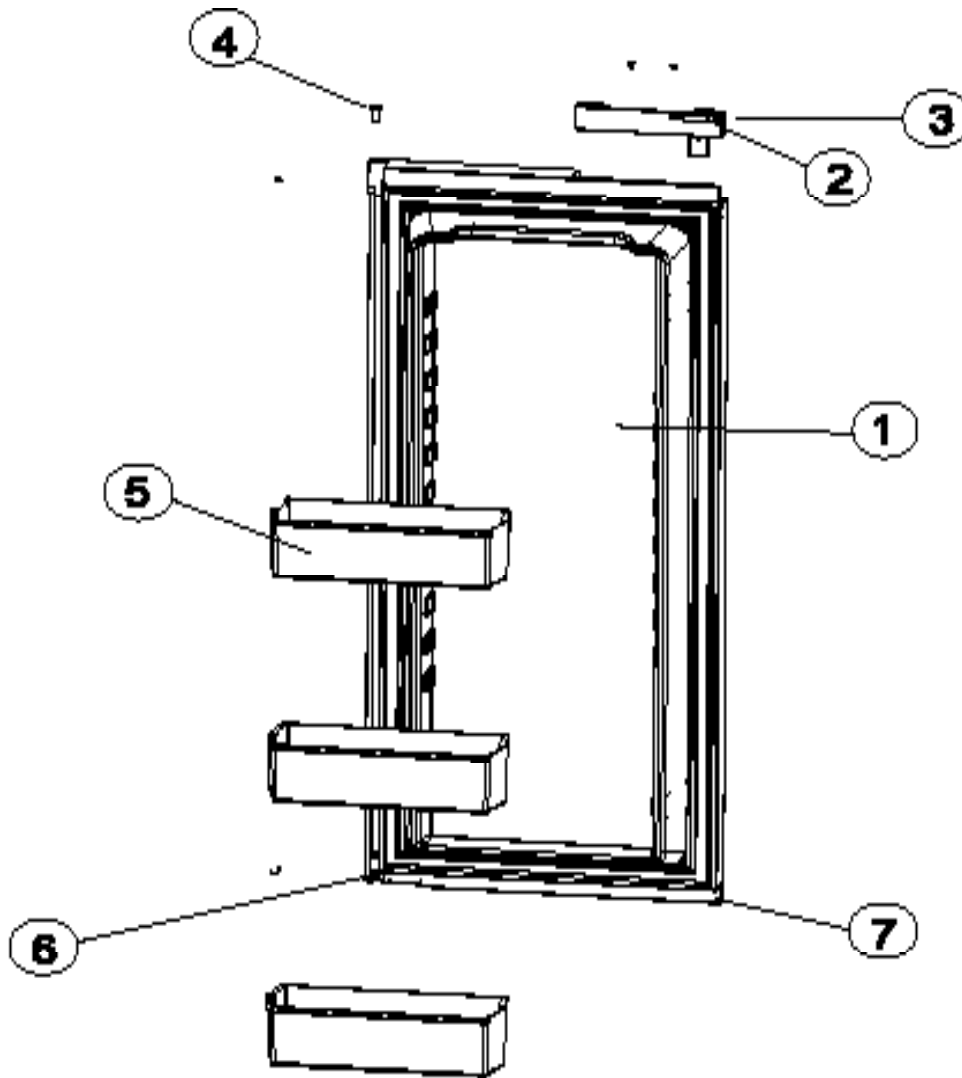

DOOR ASSEMBLY - LOWER RH - 1200 SERIES (PANEL DOORS)

ART01174

NO.	PART #	DESCRIPTION	1200AC SERIES	1200LR SERIES	1201LR SERIES
1	627600	DOOR ASSY-BLACK GASKET (SERIAL # 1291391 & ABOVE)	X		
	627991	DOOR ASSY-BLACK GASKET (SERIAL # 1291391 & ABOVE)		X	X
	627992	DOOR ASSY-WHITE GASKET (SERIAL # 540295 TO 1291390)		X	X
	627993	DOOR ASSY-LOWER/RH/GRAY GASKET (SERIAL # 300000 TO 540294)		X	
2	622316	DOOR HANDLE ASSY (SERIAL # 8254600 & ABOVE)	X	X	
	619573	DOOR HANDLE ASSY (SERIAL # 300000 TO 8254600)	X	X	
	621107	DOOR HANDLE ASSY (SERIAL # 300000 & ABOVE)			X
3	619374	STORAGE LATCH-DOOR/BLACK/POINTED (SERIAL # 300000 TO 8254600)	X	X	X
4	618746	HINGE BUSHING-MIDDLE	X	X	X
5	622831	BIN-DOOR SHELF (3 PER DOOR)	X	X	X
6	618792	HINGE-DOOR/UPPER/WITHOUT PIN (SERIAL # 300000 TO 8254600)	X	X	X
	627289	HINGE-DOOR/LOWER/WITH PIN (SERIAL # 8254600 & ABOVE)	X	X	X
7	623167	PANEL RETAINER-LOWER (1 PER DOOR)	X	X	X
NS	625129	KIT-DOOR SAG REPAIR (LOWER DOORS))	X	X	X

NS = NOT SHOWN