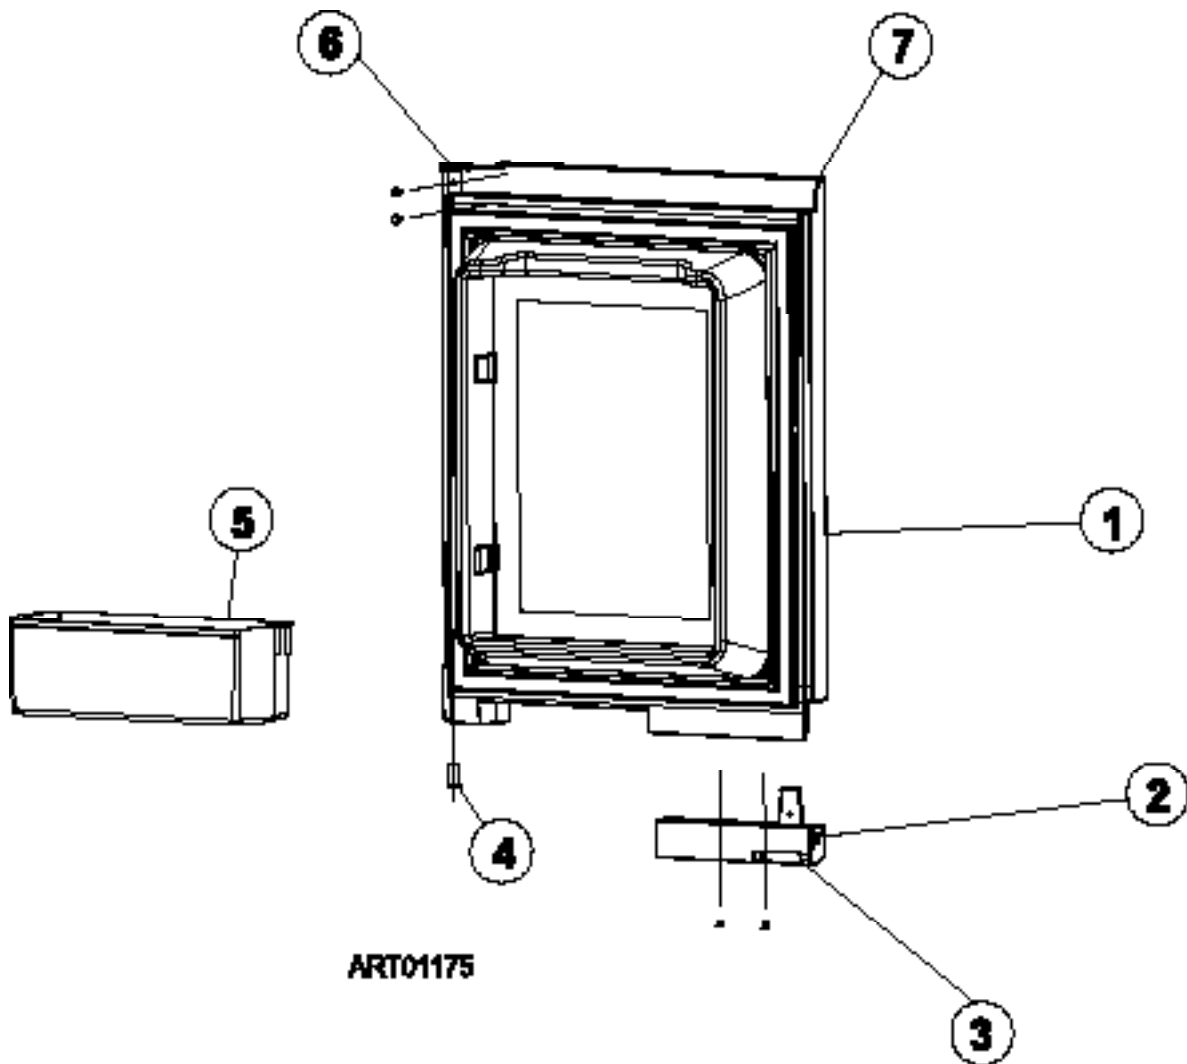

DOOR ASSEMBLY - UPPER RH - 1200 SERIES (WRAPPED DOORS)

ART01175

NO.	PART #	DESCRIPTION	1200AC SERIES	1200LR SERIES	1201LR SERIES
1	627620	DOOR LINER ASSY-BLACK/POWDER COAT (SERIAL # 1298859 & ABOVE)	BK	BK	
	627619	DOOR LINER ASSY-STAINLESS STEEL/AL-CLEAN (SERIAL # 1435597 & ABOVE)	SS	SS	SS
	623812	DOOR LINER ASSY-STAINLESS STEEL/ALGION (SERIAL # 1155466 TO 1435596)	SS	SS	SS
	630408	DOOR LINER ASSY-STAINLESS STEEL (VALSPAR/REPLACEMENT DOOR)	SS	SS	SS
	627621	DOOR LINER ASSY-WHITE		WH	
	62906101	DOOR LINER ASSY-PEWTER ROYCE			WPM
2	622315	DOOR HANDLE ASSY (SERIAL # 8254600 & ABOVE)	X	X	
	619574	DOOR HANDLE ASSY (SERIAL # 300000 TO 8254599)	X	X	
	621106	DOOR HANDLE ASSY (SERIAL # 300000 AND ABOVE)			X
3	619374	STORAGE LATCH-DOOR/BLACK/POINTED (SERIAL # 300000 TO 8254600)	X	X	X
4	618746	HINGE BUSHING-MIDDLE	X	X	X
5	622831	BIN-DOOR SHELF (1 PER DOOR)	X	X	X
6	623819	DOOR CAP-HINGE	X	X	X
7	623820	DOOR CAP-CENTER	X	X	X

PART IS NO LONGER AVAILABLE