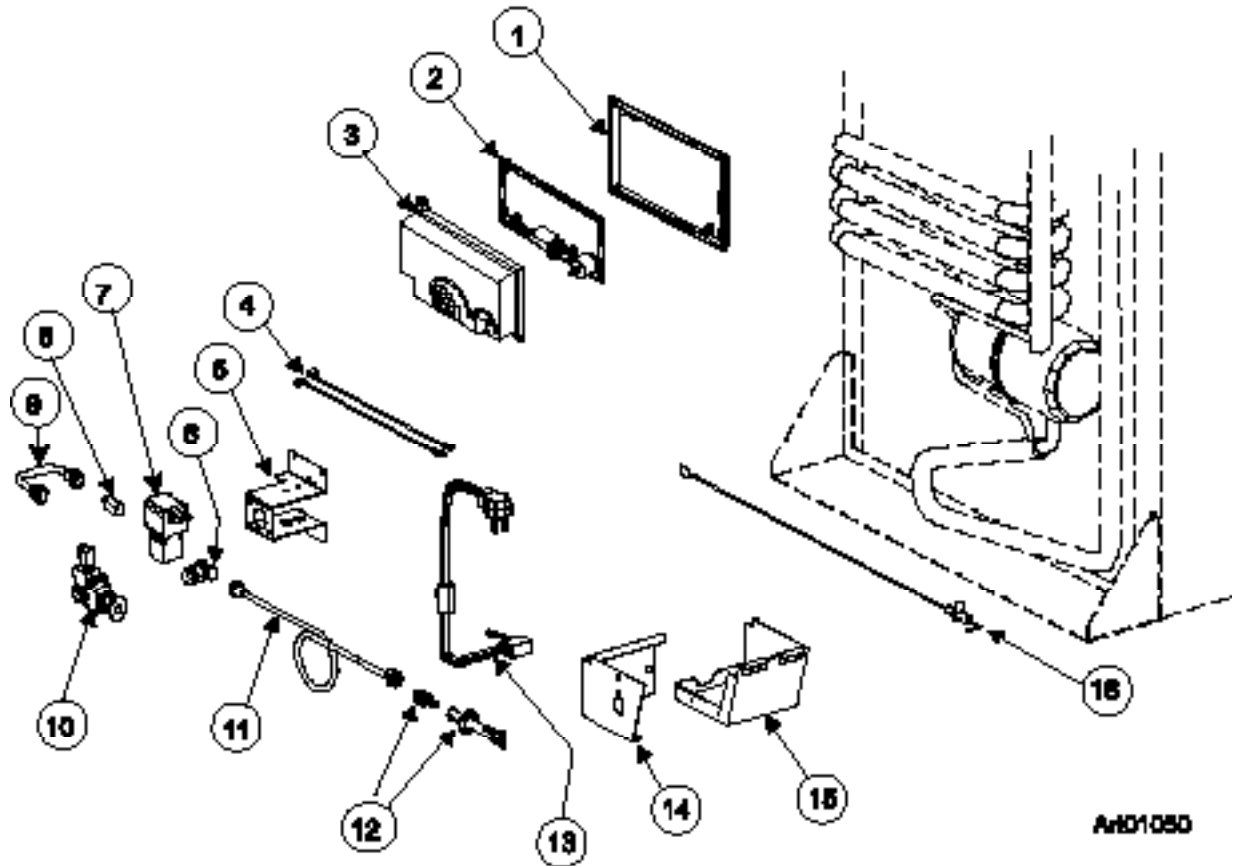

NS = NOT SHOWN

NO LONGER AVAILABLE

CABINET - REAR VIEW CONTROLS (02/14/1999 & BEFORE) - 1200 SERIES (G/E)

NOTE: FOR MODELS WITH A SEPERATE MANUAL SHUT OFF VALVE (SERIAL # 300000 TO 657908).

NO.	PART #	DESCRIPTION	1200LR SERIES
1	618186	BASE-POWER BOARD	X
2	624869	KIT-CONTROL ASSY/POWER BOARD/1200 SERIES/GRAY (SERIAL # 0300000 TO 0657908)	SEE NOTE
3	618185	COVER-POWER SUPPLY	X
4	621448	WIRE-WHITE/9"/GAS VALVE (2 PER ASSEMBLY)	X
5	61694022	BRACKET-MOUNTING/GAS VALVE	X
6	61594422	PRESSURE TAP	X
	61445322	PLUG-1/8" FOR PRESSURE TAP	X
7	621334	KIT-GAS VALVE/BRACKET/WIRES	X
8	61546822	CONNECTOR-MALE	X
9	61694622	UNION TUBE	X
10	61694922	MANUAL SHUT OFF VALVE ASSY (USE 621445)	X
11	618937	BURNER TUBE (USE 621445)	X
12	629013	KIT-BURNER ORIFICE ADAPTER ASSY	X
13	61554422	CORD-AC POWER (SERIAL # 300000 TO 657908 FOR MODEL 1200LRIM)	X
	618406	CORD-AC POWER/IM (SERIAL # 300000 TO 657908)	X
14	618910	COVER ASSY-BURNER BOX	X
15	618902	BASE-BURNER BOX	X
16	61692222	ELECTRODE-SPARK/SENSE/SINGLE ELECTRODE/0.25" (USE 638097)	X
	638097	KIT SERVICE SPARK SENSE ELECTRODE REPLACEMENT	X