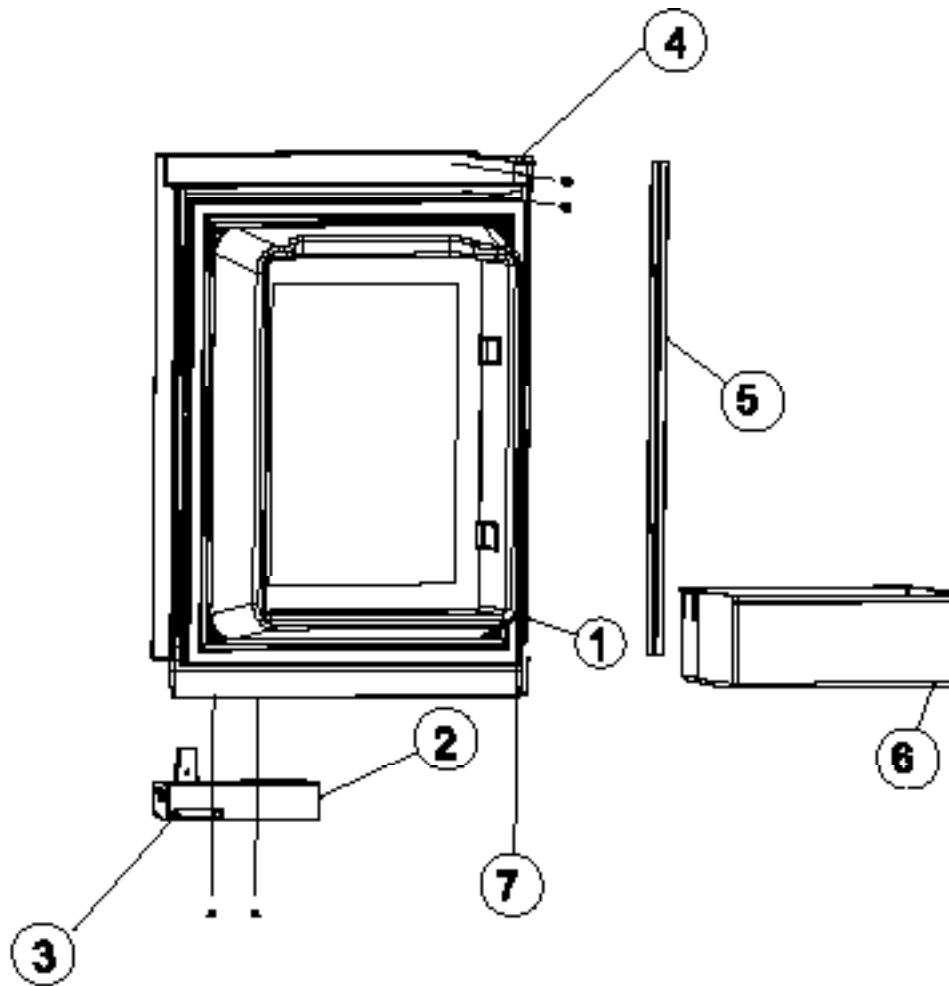

DOOR ASSEMBLY - UPPER LH - 1200 SERIES (PANEL DOORS)

ART01176

NO.	PART #	DESCRIPTION	1200AC SERIES	1200LR SERIES	1201LR SERIES
1	627601	DOOR LINER ASSY-BLACK GASKET (SERIAL # 1291391 & ABOVE)	X	X	X
	627960	DOOR LINER ASSY-WHITE GASKET (SERIAL # 540295 TO 1291390)		X	X
	627961	DOOR LINER ASSY-GRAY GASKET (SERIAL # 300000 TO 540294)		X	
	627602	DOOR LINER ASSY-DISPENSER MODELS (SERIAL # 1319557 & ABOVE)	X	X	
2	622316	DOOR HANDLE ASSY (SERIAL # 8254600 & ABOVE)	X	X	
	619573	DOOR HANDLE ASSY (SERIAL # 300000 TO 8254600)	X	X	
	621107	DOOR HANDLE ASSY (SERIAL # 300000 & ABOVE)			X
3	619374	STORAGE LATCH-DOOR/BLACK/POINTED (SERIAL # 300000 TO 8254600)	X	X	X
4	618792	HINGE-DOOR	X	X	X
5	623166	PANEL RETAINER-UPPER (1 PER DOOR)	X	X	X
6	622831	BIN-DOOR SHELF (1 PER DOOR)	X	X	X
7	618746	HINGE BUSHING-MIDDLE	X	X	X