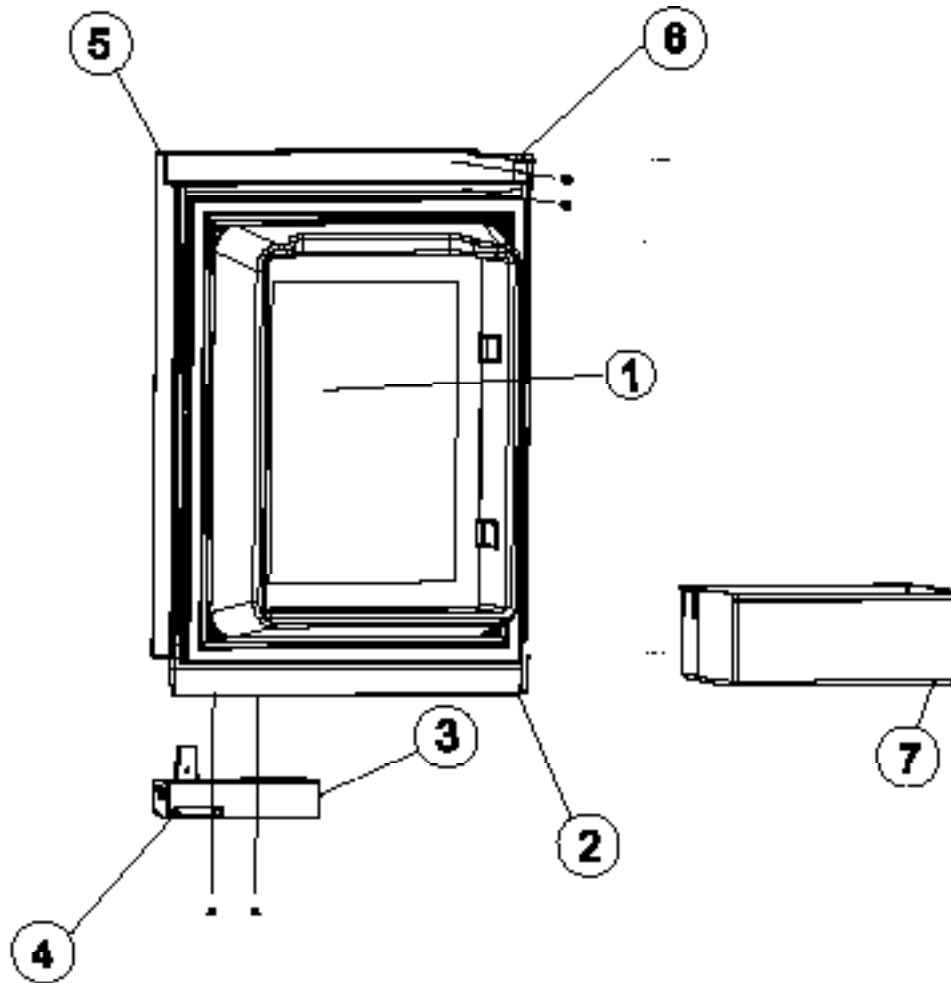

DOOR ASSEMBLY - UPPER LH - 1200 SERIES (WRAPPED DOORS)

NO.	PART #	DESCRIPTION	1200AC SERIES	1200LR SERIES	1201LR SERIES
1	627632	DOOR LINER ASSY-BLACK/POWER COAT (SERIAL # 1298859 & ABOVE)	BK	BK	
	623997	DOOR LINER ASSY-BLACK/VINYL COAT (SERIAL # 1154394 TO 1298858)		BK	
	627635	DOOR LINER ASSY-BLACK/DISPENSER MODELS	BK	BK	
	627631	DOOR LINER ASSY-STAINLESS STEEL/AL-CLEAN (SERIAL # 1435597 & ABOVE)	SS	SS	SS
	627634	DOOR LINER ASSY-STAINLESS STEEL/AL-CLEAN/DISP (SERIAL 1435597 & ABOVE)	SS	SS	SS
	630409	DOOR LINER ASSY-STAINLESS STEEL (VALSPAR/REPLACEMENT DOOR)	SS	SS	SS
	630845	DOOR LINER ASSY-STAINLESS STEEL/DISP (VALSPAR/REPLACEMENT DOOR)	SS	SS	SS
	627633	DOOR LINER ASSY-WHITE		WH	
	62906001	DOOR LINER ASSY-PEWTER ROYCE			WPM
2	618746	HINGE BUSHING-MIDDLE	X	X	X
3	622316	DOOR HANDLE ASSY (SERIAL # 8254600 & ABOVE)	X	X	
	619573	DOOR HANDLE ASSY (SERIAL # 300000 TO 8254600)	X	X	
	621107	DOOR HANDLE ASSY (SERIAL # 300000 & ABOVE)			X
4	619374	STORAGE LATCH-DOOR/BLACK/POINTED (SERIAL # 300000 TO 8254600)	X	X	X
5	623492	DOOR CAP-CENTER	X	X	X
6	623491	DOOR CAP-HINGE	X	X	X
7	622831	BIN-DOOR SHELF (1 PER DOOR)	X	X	X

PART IS NO LONGER AVAILABLE