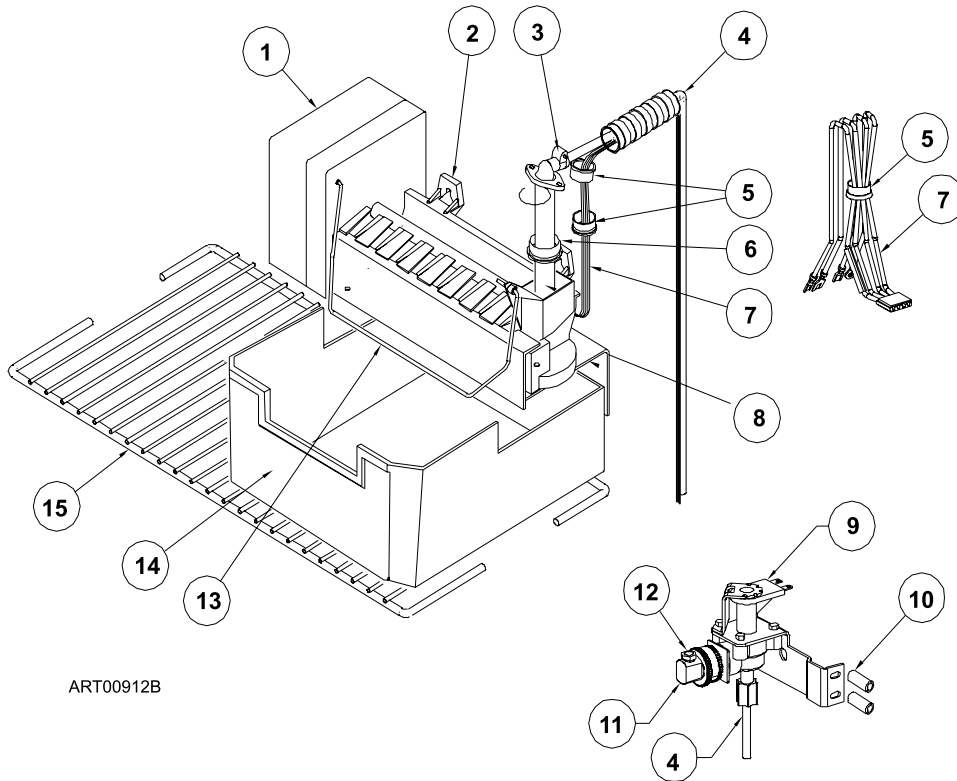

ICE MAKER RELATED COMPONENTS - 1200 SERIES NON-DISPENSER MODELS

NO.	PART #	DESCRIPTION	1200AC SERIES	1200LR SERIES	1201LR SERIES
1	61656822	COVER-FRONT/ICE MAKER	X	X	X
2	633324	KIT-ICE MAKER	X	X	X
3	61690822	CLAMP-TUBING/IM	X	X	X
4	621429	WATER TUBE/HEATER ASSY/FOR ICE MAKER (MODELS WITHOUT DISPENSER)	X	X	X
	625879	WATER TUBE/HEATER ASSY/FOR ICE MAKER (MODELS WITH DISPENSER)	X	X	X
5	61541422	BUSHING-SNAP	X	X	X
6	620039	FITTING-WATER TUBE/IM/4.17"	X	X	X
7	618407	WIRING HARNESS-IM	X	X	X
8	620890	BRACKET-IM MOUNTING	X	X	X
9	633325	KIT-WATER VALVE/SINGLE PORT (USE 637580)	X	X	X
	637580	KIT SERVICE WATERVALVE REPLACEMENT	X	X	X
	637164	KIT-WATER VALVE-DISPENSER/DOUBLE PORT	X	X	X
10	618169	SPACER-WATER VALVE/NYLON (2 PER ASSEMBLY)	X	X	X
11	61679622	GARDEN HOSE ADAPTER-STRAIGHT/IM	X	X	X
12	622991	NUT-COMPRESSION/WATER VALVE FITTING/IM/PLASTIC	X	X	X
	622846	NUT-BRASS/GARDEN HOSE ADAPTER	X	X	X
13	61656922	SHUT OFF ARM/IM	X	X	X
14	618803	BIN-ICE	X	X	X
15	632434	SHELF-WIRE/FREEZER/1200 (2 PER CABINET)	X	X	X
NS	620240	THERMOSTAT-IM HEATER ASSY	X	X	X

NS = NOT SHOWN

No longer available