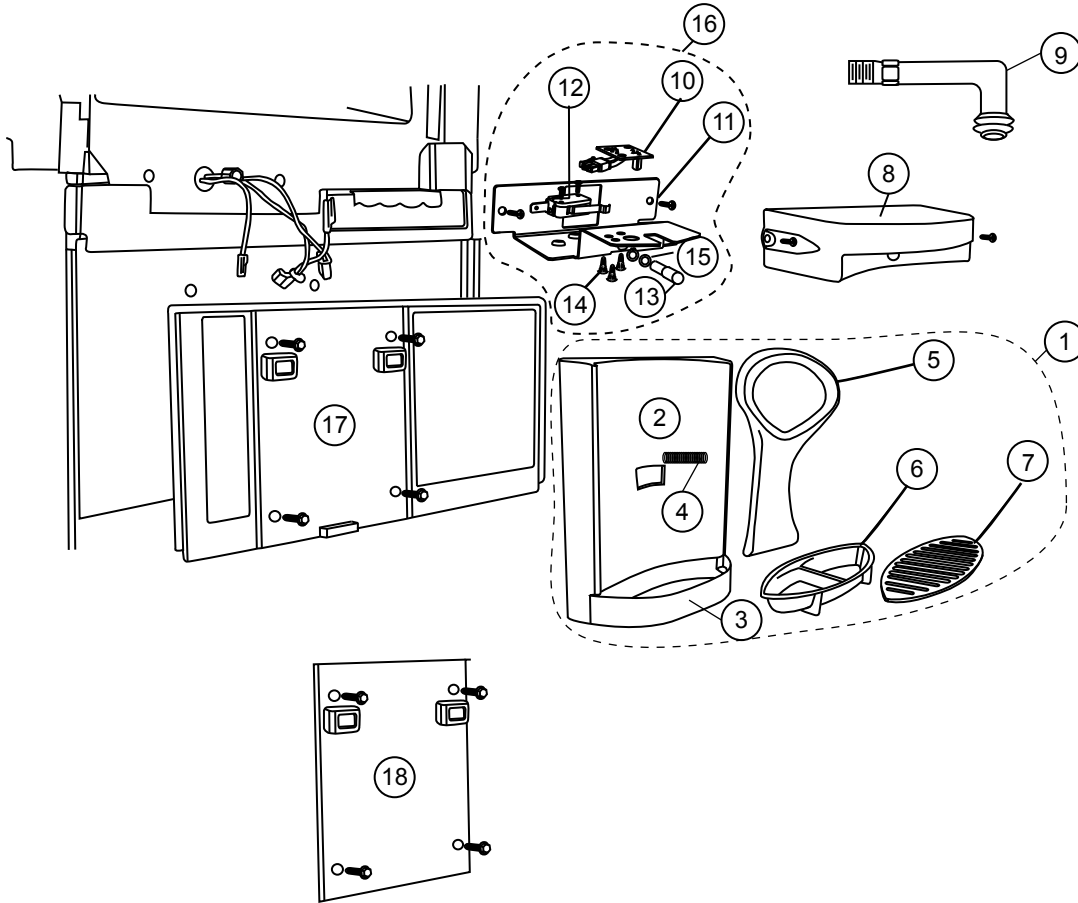

WATER DISPENSER

NO.	PART #	DESCRIPTION	1200AC SERIES	1200LR SERIES	1201LR SERIES
1	625854	BACKSPLASH ASSY	X	X	X
2	627570	BACKSPLASH/CLIP ASSY (USE 635687)	X	X	X
	635687	BACKSPLASH/CLIP ASSY	X	X	X
3	625366	DRIP TRAY	X	X	X
4	618182	SPRING-COMPRESSION	X	X	X
5	624391	PADDLE	X	X	X
6	625385	DRIP CUP	X	X	X
7	625241	DRAIN GRID	X	X	X
8	624388	HOUSING	X	X	X
9	626820	SPIGOT	X	X	X
10	627143	BOARD-LED	X	X	X
11	624387	BRACKET-SWITCH	X	X	X
12	624574	SWITCH	X	X	X
13	624392	PLUNGER-SWITCH	X	X	X
14	625006	FASTENER-LED BOARD	X	X	X
15	624573	RING-RETAINING	X	X	X
16	625855	SWITCH/BRACKET ASSY	X	X	X
17	624390	TRIM PANEL (USE WITH PANEL TYPE DOORS)	X	X	X
18	625506	TRIM PANEL (USE WITH WRAP TYPE DOORS)	X	X	X
NS	624502	RESERVOIR-WATER (NOT SHOWN)	X	X	X

PART IS NO LONGER AVAILABLE