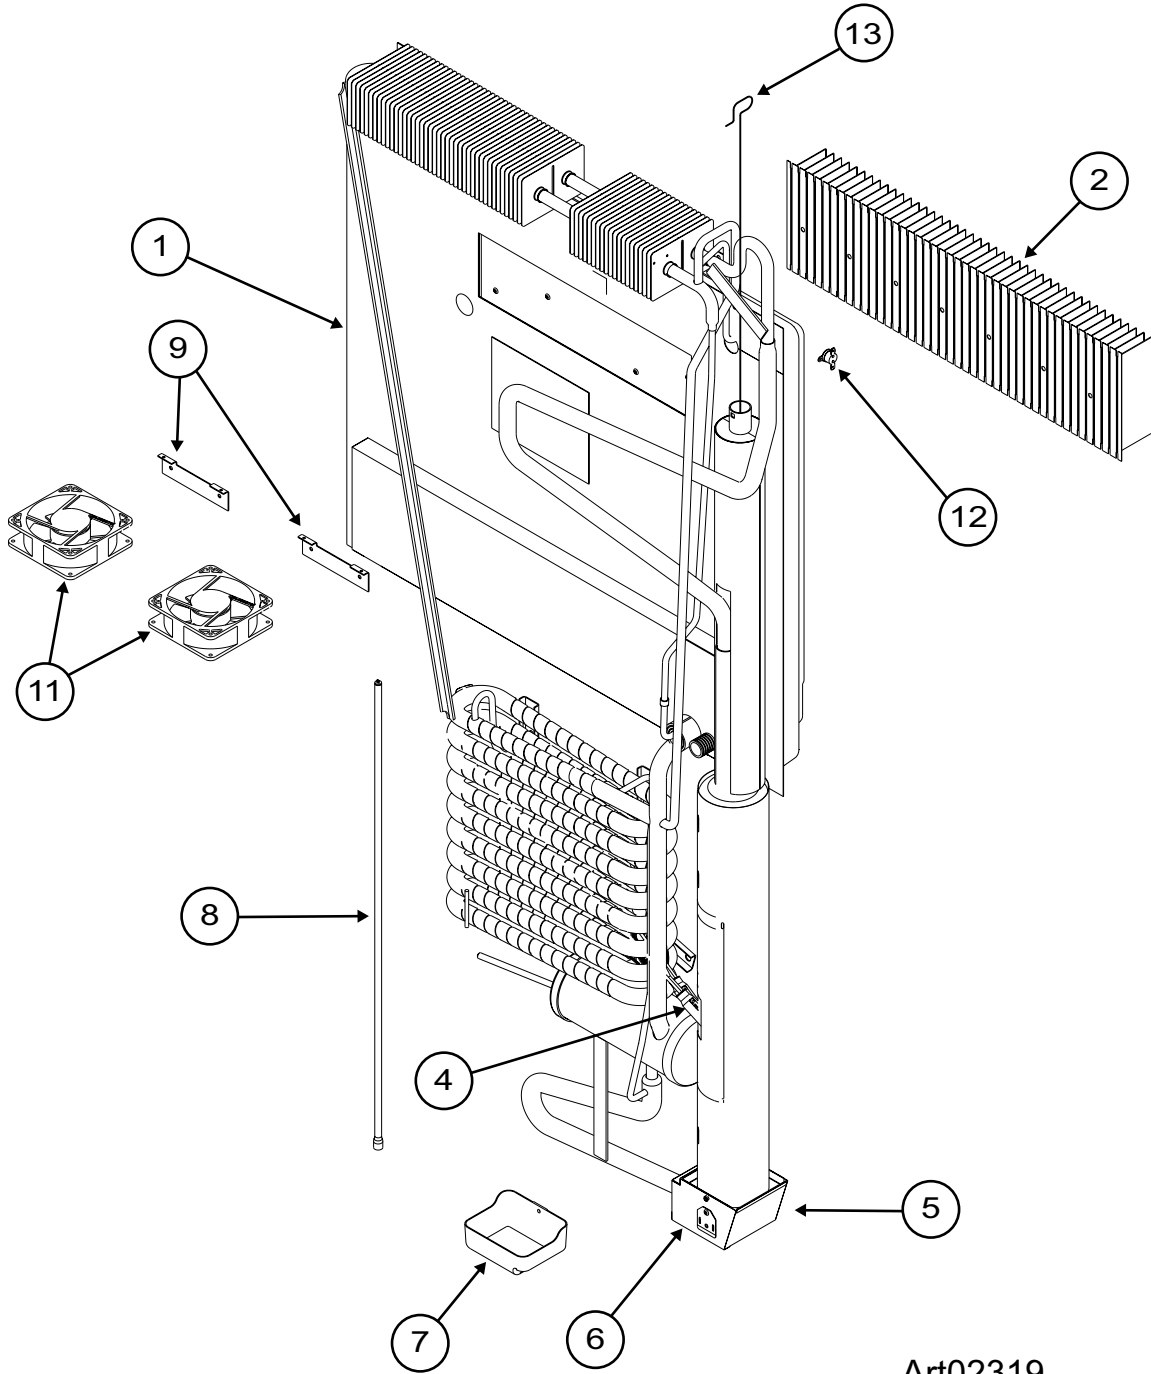

CABINET ASSEMBLY - FRONT VIEW - 1200 SERIES CONTINUED

16	61409622	CLIP-SHELF	X	X	X
	623121	CLIP-SHELF	X	X	X
17	618144	HINGE BUSHING-DOOR HINGE/BLACK (TOTAL OF 4 PER CABINET)	X	X	X
18	632608	SUPPORT WALL-FOR CRISPER BIN	X	X	X
19	618878	BIN-BOTTLE/CRISPER (TOTAL OF 3 PER CABINET)	X	X	X
20	618757	CRISPER COVER-GLASS SHELF (TWO PER CABINET)	X	X	X
21	618848	SHELF-WIRE/LONG (3 PER CABINET)	X	X	X
	632435	SHELF-WIRE/LONG (3 PER CABINET)	X	X	X
22	618849	SHELF-WIRE/SHORT	X	X	X
	632436	SHELF-WIRE/SHORT	X	X	X
23	618847	SHELF-WIRE/FREEZER (2 PER CABINET)	X	X	X
	632434	SHELF-WIRE/FREEZER (2 PER CABINET)	X	X	X
24	618796	HINGE-TOP LH/BOTTOM RH/PANEL DOORS (2 PER CABINET)	PANEL	PANEL	PANEL
	623823	HINGE-TOP LH/BOTTOM RH/WRAPPED DOORS (2 PER CABINET)	WRAPPED	WRAPPED	WRAPPED
25	623918	SWITCH-DOOR LIGHT (2 PER CABINET) (SERIAL # 1204743 & ABOVE)	X	X	X
	637152	KIT-SWITCH-DOOR LIGHT (2 PER CABINET) (SERIAL # 300000 TO 1204742)		X	X
26	625210	STRIP-FREEZER-BLACK (SERIAL # 1291391 & ABOVE)	X	X	X
NS	618803	BIN-ICE (NOT SHOWN)-ICE MAKER MODELS	X	X	X
NS	61630422	ICE TRAYS (NOT SHOWN)(4 PER CABINET) - NON ICE MAKER MODELS	X	X	
NS	620689	PROBE-CONTACT/LARGE (NOT SHOWN)			
NS	618853	CAP-SCREW/WHITE (NOT SHOWN)(SERIAL# 300000 TO 1097520)		X	X
NS	618170	HOLE PLUG-FOR TOP TRIM PIECE (NOT SHOWN)(SERIAL# 1097521 & ABOVE)	X	X	X

LTD = LIMITED QUANTITIES AVAILABLE IN INVENTORY (USE KIT-CONTROL ADAPTER IF UNAVAILABLE)

NOTE: IF THE CONTROL ASSY-OPTICAL HAS BEEN REPLACED WITH A KIT-CONTROL ADAPTOR, THE POWER BOARD MUST BE REPLACED WITH A NEW KIT-CONTROL ADAPTER.

PART NO LONGER AVAILABLE

CABINET ASSEMBLY - REAR VIEW (COOLING UNIT AREA) - 1200 SERIES

Art02319