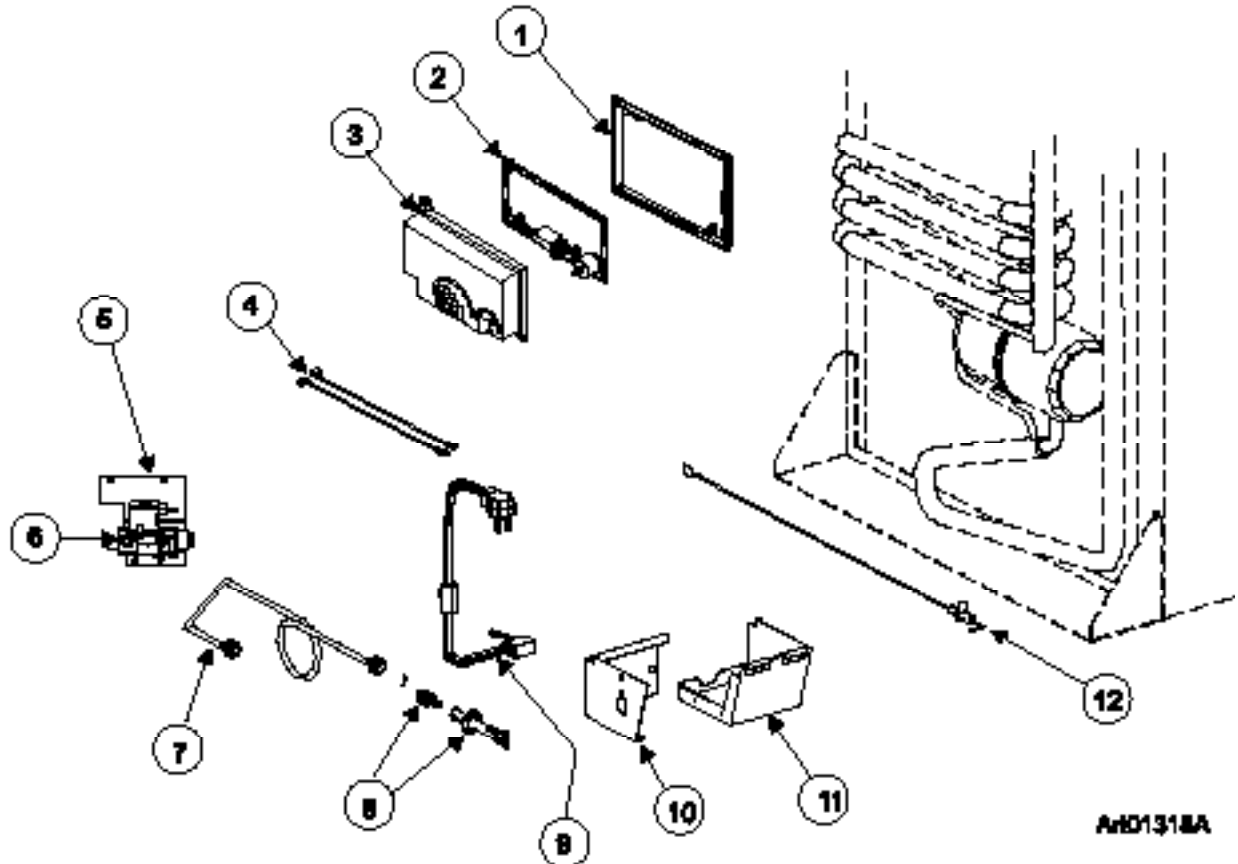

CABINET - REAR VIEW CONTROLS (02/14/1999 & AFTER) - 1200 SERIES (G/E)

NOTE: FOR MODELS WITH A SEPARATE MANUAL SHUT OFF VALVE (SERIAL # 657909 & ABOVE).

AND131BA

NO.	PART #	DESCRIPTION	1200LR SERIES	1201LR SERIES
1	618186	BASE-POWER BOARD (SERIAL # 8981138 & BELOW)	X	X
	628674	BASE-POWER BOARD (SERIAL # 8981139 & ABOVE)	X	X
2	628661	POWER BOARD (SERIAL # 8981138 & ABOVE)	X	X
	621271001	KIT-POWER BOARD ** (SERIAL # 0832171 TO 8981138)	SEE NOTE	SEE NOTE
	624869	KIT-CONTROL ASSY/POWER BOARD/GRAY (SERIAL # 0657909 TO 832170)	SEE NOTE	SEE NOTE
3	618185	COVER-POWER BOARD (SERIAL # 8981138 & BELOW)	X	X
	628677	COVER-POWER BOARD (SERIAL # 8981139 & ABOVE)	X	X
4	621448	WIRE-WHITE/9"/GAS VALVE (2 PER ASSEMBLY)	X	X
5	624681	BRACKET-GAS VALVE (9186770 & BELOW)	X	X
	628993	BRACKET-GAS VALVE (9186771 & ABOVE)	X	X
6	621334	KIT-GAS VALVE/BRACKET/WIRES (9186770 & BELOW)	X	X
	628741	GAS VALVE (9186771 & ABOVE)	X	X
7	624683	BURNER TUBE-1200 SERIES (USE 638982)	X	X
	638982	KIT SERVICE BURNER TUBE REPLACEMENT	X	X
8	629013	KIT-BURNER ORIFICE ADAPTER ASSY (ORIFICE REPLACEMENT)	X	X
9	61554422	CORD-AC POWER (SERIAL # 887329 & ABOVE FOR 1200LRIM)	X	
	618406	CORD-AC POWER/IM (SERIAL # 657909 TO 887328 FOR 1200LRIM)	X	X
	621755	CORD-POWER/ICE MAKER/WHITE (SERIAL # 887329 & ABOVE FOR 1200LRIM)	X	
10	618910	COVER ASSY-BURNER BOX	X	X
11	618902	BASE-BURNER BOX (SERIAL # 16240755 & BELOW)	X	X
	61695322	BASE-BURNER BOX (SERIAL # 16240756 & ABOVE)	X	X
12	61692222	ELECTRODE-SPARK/SENSE/SINGLE ELECTRODE/0.25" (USE 638097)	X	X
	638097	KIT SERVICE SPARK SENSE ELECTRODE REPLACEMENT	X	X

NOTE: IF THE CONTROL ASSY-OPTICAL HAS BEEN REPLACED WITH A KIT-CONTROL ADAPTOR, THE POWER BOARD MUST BE REPLACED WITH A NEW KIT-CONTROL ADAPTOR.