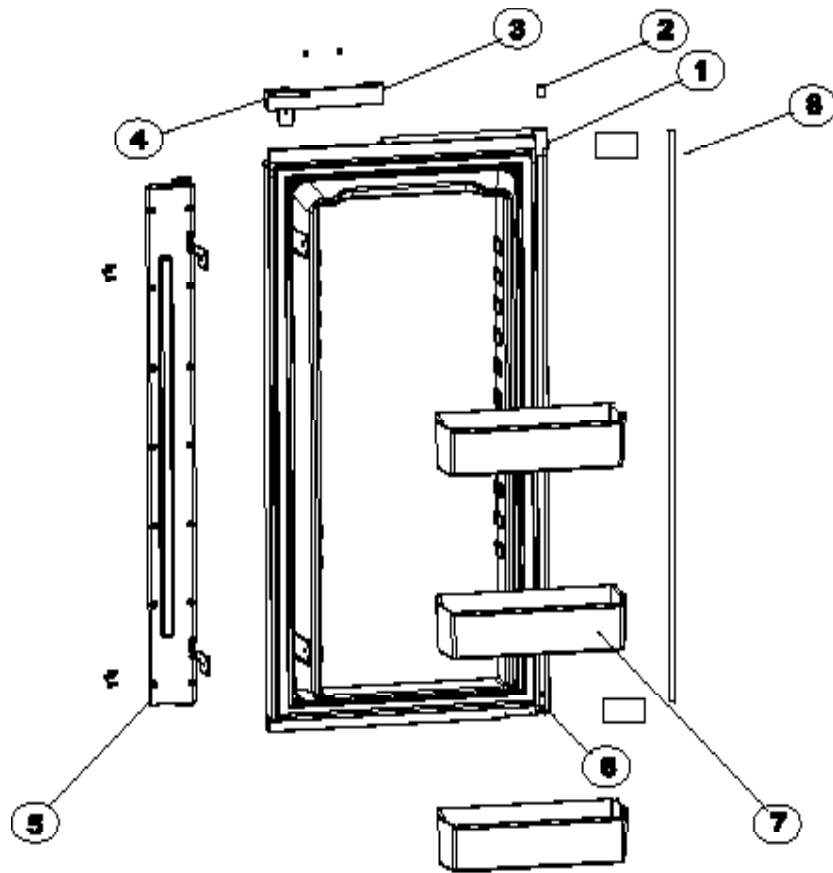

DOOR ASSEMBLY - LOWER LH - 1200 SERIES (PANEL DOORS)

ART01173

NO.	PART #	DESCRIPTION	1200AC SERIES	1200LR SERIES	1201LR SERIES
1	627598	DOOR LINER ASSY-BLACK GASKET/NO FLAPPER (SERIAL # 1291391 & ABOVE)	X	X	X
	627978	DOOR LINER ASSY-BLACK GASKET/WITH FLAPPER (SERIAL # 1291391 & ABOVE)	X	X	X
	627599	DOOR LINER ASSY-BLACK GASKET/NO FLAPPER/DISPENSER MODELS	X	X	
	627979	DOOR LINER ASSY-BLACK GASKET/WITH FLAPPER/DISPENSER MODELS	X	X	
	627965	DOOR LINER ASSY-WHITE GASKET/NO FLAPPER (SERIAL # 540295 TO 1291390)		X	X
	627980	DOOR LINER ASSY-WHITE GASKET/WITH FLAPPER (SERIAL # 540295 TO 1291390)		X	X
	627966	DOOR LINER ASSY-GRAY GASKET/NO FLAPPER (SERIAL # 300000 TO 540294)		X	
	627981	DOOR LINER ASSY-GRAY GASKET/WITH FLAPPER (SERIAL # 300000 TO 540294)		X	
2	618746	HINGE BUSHING-MIDDLE	X	X	X
3	622315	DOOR HANDLE ASSY (SERIAL # 8254600 & ABOVE)	X	X	
	619574	DOOR HANDLE ASSY (SERIAL # 300000 TO 8254599)	X	X	
	621106	DOOR HANDLE ASSY (SERIAL # 300000 & ABOVE)			X
4	619374	STORAGE LATCH-DOOR/BLACK/POINTED (SERIAL # 300000 TO 8254600)	X	X	X
5	623887	FLAPPER ASSY-DOUBLE POLE/BLACK (SERIAL # 1291391 & ABOVE)	X	X	X
	619845	FLAPPER ASSY-DOUBLE POLE/WHITE (SERIAL # 540295 TO 1291390)(USE 623887)		X	X
	618787	FLAPPER ASSY-SINGLE POLE/WHITE (SERIAL # 300000 TO 540294)		X	
NS	622855	KIT-FLAPPER WIRE REPAIR	X	X	X
6	618792	HINGE-DOOR/UPPER/WITHOUT PIN (SERIAL # 300000 TO 8254600)	X	X	X
	627288	HINGE-DOOR/LOWER/WITH PIN (SERIAL # 8254600 & ABOVE)	X	X	X
7	622831	BIN-DOOR SHELF (3 PER DOOR)	X	X	X
8	623167	PANEL RETAINER-LOWER (1 PER DOOR)	X	X	X
NS	625129	KIT-DOOR SAG REPAIR (LOWER DOORS)	X	X	X

NS = NOT SHOWN