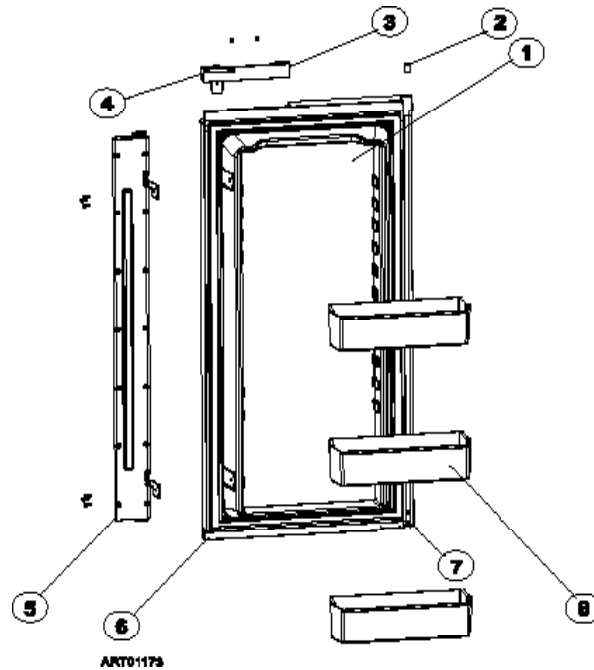

DOOR ASSEMBLY - LOWER LH - 1200 SERIES (WRAPPED DOORS)

NO.	PART #	DESCRIPTION	1200AC SERIES	1200LR SERIES	1201LR SERIES
1	627626	DOOR LINER ASSY-BLACK/POWER COAT/NO FLAPPER (SERIAL # 1298859 & ABOVE)	BK	BK	
	627984	DOOR LINER ASSY-BLACK/POWER COAT/WITH FLAPPER (SERIAL # 1298859 & ABOVE)	BK	BK	
	627629	DOOR LINER ASSY-BLACK/NO FLAPPER/DISPENSER MODELS	BK	BK	
	627985	DOOR LINER ASSY-BLACK/WITH FLAPPER/DISPENSER MODELS	BK	BK	
	623999	DOOR LINER ASSY-BLACK/VINYL COAT (SERIAL # 1154394 TO 1298858)		BK	
	627625	DOOR LINER ASSY-STAINLESS STEEL/AL-CLEAN/NO FLAPPER (SERIAL # 1435597 & ABOVE)	SS	SS	SS
	627982	DOOR LINER ASSY-STAINLESS STEEL/AL-CLEAN/WITH FLAP (S/N 1435597 & ABOVE) (USE 630411)	SS	SS	SS
	627628	DOOR LINER ASSY-STAINLESS STEEL/AL-CLEAN/NO FLAPPER/DISPENSER MODELS	SS	SS	SS
	627983	DOOR LINER ASSY-STAINLESS STEEL/AL-CLEAN/WITH FLAPPER/DISPENSER MODELS	SS	SS	SS
	623813	DOOR LINER ASSY-STAINLESS STEEL/AGION (SERIAL # 1155466 TO 1435596)	SS	SS	SS
	625515	DOOR LINER ASSY-STAINLESS STEEL/ALGION/DISPENSER (SERIAL # 1319570 TO 1435596)	SS	SS	SS
	630411	DOOR LINER ASSY-STAINLESS STEEL (VALSPAR/REPLACEMENT DOOR)	SS	SS	SS
	630412	DOOR LINER ASSY-STAINLESS STEEL/DISPENSER (VALSPAR/REPLACEMENT DOOR)	SS	SS	SS
	627627	DOOR LINER ASSY-LH/WHITE/NO FLAPPER		WH	
627986	DOOR LINER ASSY-WHITE/WITH FLAPPER		WH		
62906201	DOOR LINER ASSY-PEWTER ROYCE/NO FLAPPER			WPM	
2	618746	HINGE BUSHING-MIDDLE	X	X	X
3	622315	DOOR HANDLE ASSY (SERIAL # 8254600 & ABOVE)	X	X	
	619574	DOOR HANDLE ASSY (SERIAL # 300000 TO 8254599)	X	X	
	621106	DOOR HANDLE ASSY (SERIAL # 300000 & ABOVE)			X
4	619374	STORAGE LATCH-DOOR/BLACK/POINTED	X	X	X
5	623887	FLAPPER ASSY-DOUBLE POLE/BLACK (SERIAL # 1291391 & ABOVE)	X	X	X
	619845	FLAPPER ASSY-DOUBLE POLE/WHITE (SERIAL # 540295 TO 1291390)(USE 623887)		X	X
	618787	FLAPPER ASSY-SINGLE POLE/WHITE (SERIAL # 300000 TO 540294)		X	
6	623820	DOOR CAP-CENTER	X	X	X
7	623819	DOOR CAP-HINGE	X	X	X
8	622831	BIN-DOOR SHELF (3 PER DOOR)	X	X	X
NS	625129	KIT-DOOR SAG REPAIR (LOWER DOORS)	X	X	X

PART IS NO LONGER AVAILABLE