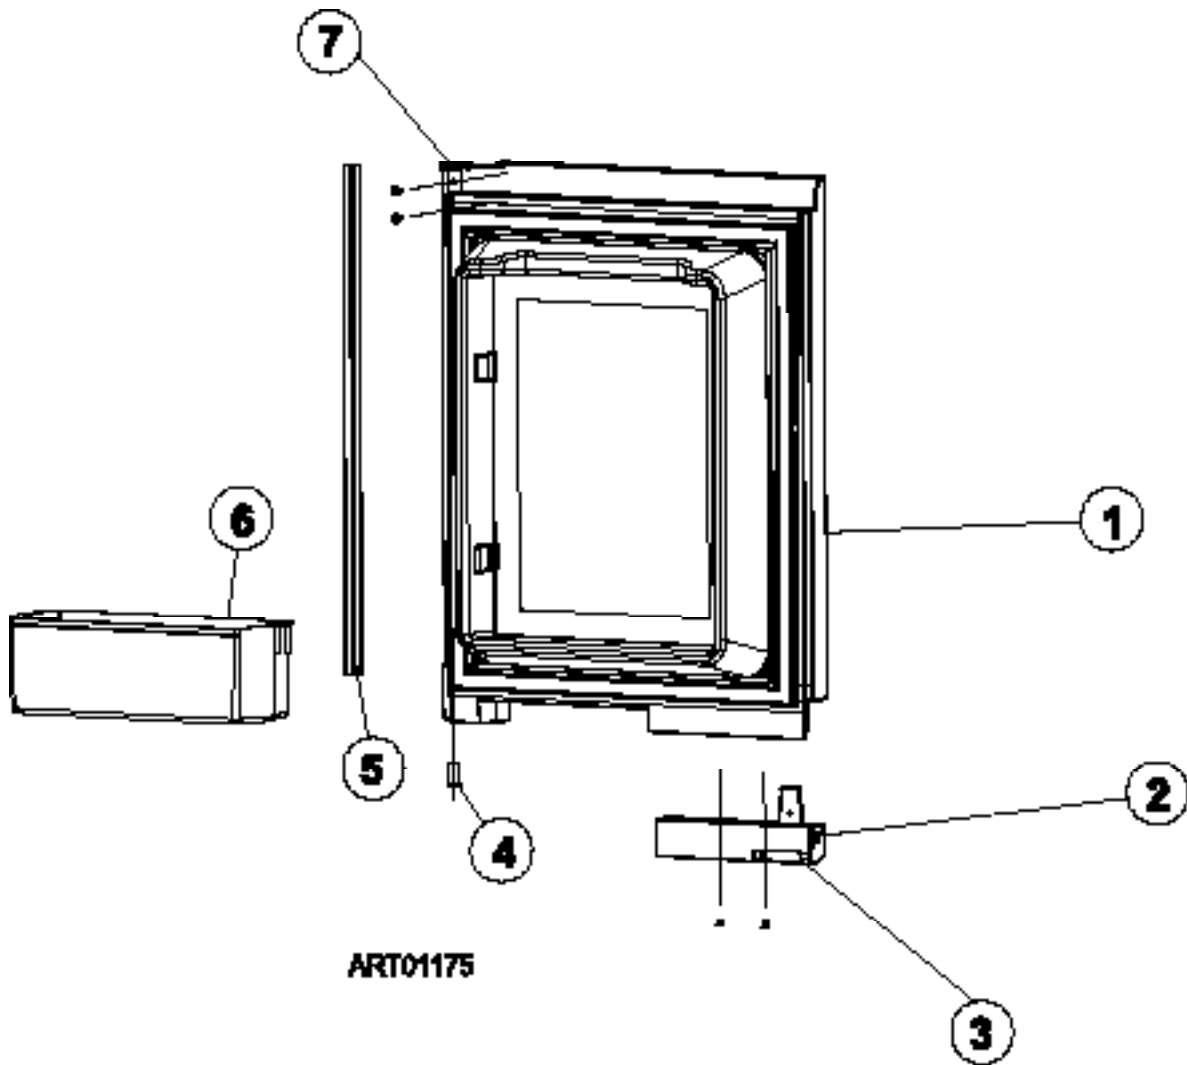

PART NO. 619700
NORCOLD 08/1/2018

DOOR ASSEMBLY - UPPER RH - 1200 SERIES (PANEL DOORS)

ART01175

NO.	PART #	DESCRIPTION	1200AC SERIES	1200LR SERIES	1201LR SERIES
1	627603	DOOR LINER ASSY-UPPER/RH/BLACK GASKET (SERIAL # 1291391 T& ABOVE)	X	X	X
	627970	DOOR LINER ASSY-UPPER/RH/WHITE GASKET (SERIAL # 540295 TO 1291390)		X	X
	627971	DOOR LINER ASSY-UPPER/RH/GRAY GASKET (SERIAL # 300000 TO 540294)		X	
2	622315	DOOR HANDLE ASSY (SERIAL # 8254600 & ABOVE)	X	X	
	619574	DOOR HANDLE ASSY (SERIAL # 300000 TO 8254599)	X	X	
	621106	DOOR HANDLE ASSY (SERIAL # 300000 & ABOVE)			X
3	619374	STORAGE LATCH-DOOR/BLACK/POINTED (SERIAL # 300000 TO 8254600)	X	X	X
4	618746	HINGE BUSHING-MIDDLE	X	X	X
5	623166	PANEL RETAINER-UPPER (1 PER DOOR)	X	X	X
6	622831	BIN-DOOR SHELF (1 PER DOOR)	X	X	X
7	618792	HINGE-DOOR	X	X	X