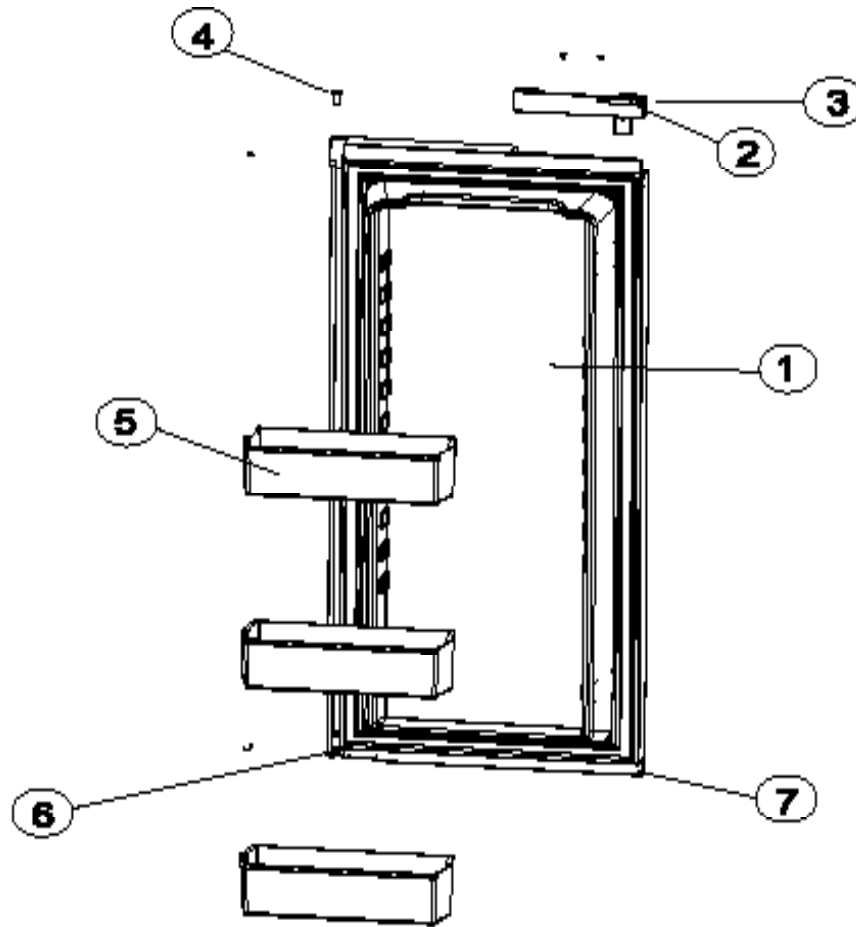

DOOR ASSEMBLY - LOWER RH - 1200 SERIES (WRAPPED DOORS)

ART01174

NO.	PART #	DESCRIPTION	1200AC SERIES	1200LR SERIES	1201LR SERIES
1	627995	DOOR LINER ASSY-BLACK/POWER COAT (SERIAL # 1291391 & ABOVE)		BK	
	627623	DOOR LINER ASSY-BLACK/POWER COAT (SERIAL # 1291391 & ABOVE)	BK		
	627622	DOOR LINER ASSY-STAINLESS STEEL/AL-CLEAN (SERIAL # 1435597 & ABOVE)	SS		
	630410	DOOR LINER ASSY-STAINLESS STEEL (VALSPAR/REPLACEMENT DOOR)	SS	SS	SS
	627996	DOOR LINER ASSY-WHITE		WH	
	62906301	DOOR LINER ASSY-PEWTER ROYCE			WPM
2	622316	DOOR HANDLE ASSY (SERIAL # 8254600 & ABOVE)	X	X	
	619573	DOOR HANDLE ASSY (SERIAL # 300000 TO 8254600)	X	X	
	621107	DOOR HANDLE ASSY (SERIAL # 300000 & ABOVE)			X
3	619374	STORAGE LATCH-DOOR/BLACK/POINTED (SERIAL # 300000 TO 8254600)	X	X	X
4	618746	HINGE BUSHING-MIDDLE	X	X	X
5	622831	BIN-DOOR SHELF (3 PER DOOR)	X	X	X
6	623491	DOOR CAP-HINGE	X	X	X
7	623492	DOOR CAP-CENTER	X	X	X
NS	625129	KIT-DOOR SAG REPAIR (LOWER DOORS)	X	X	X