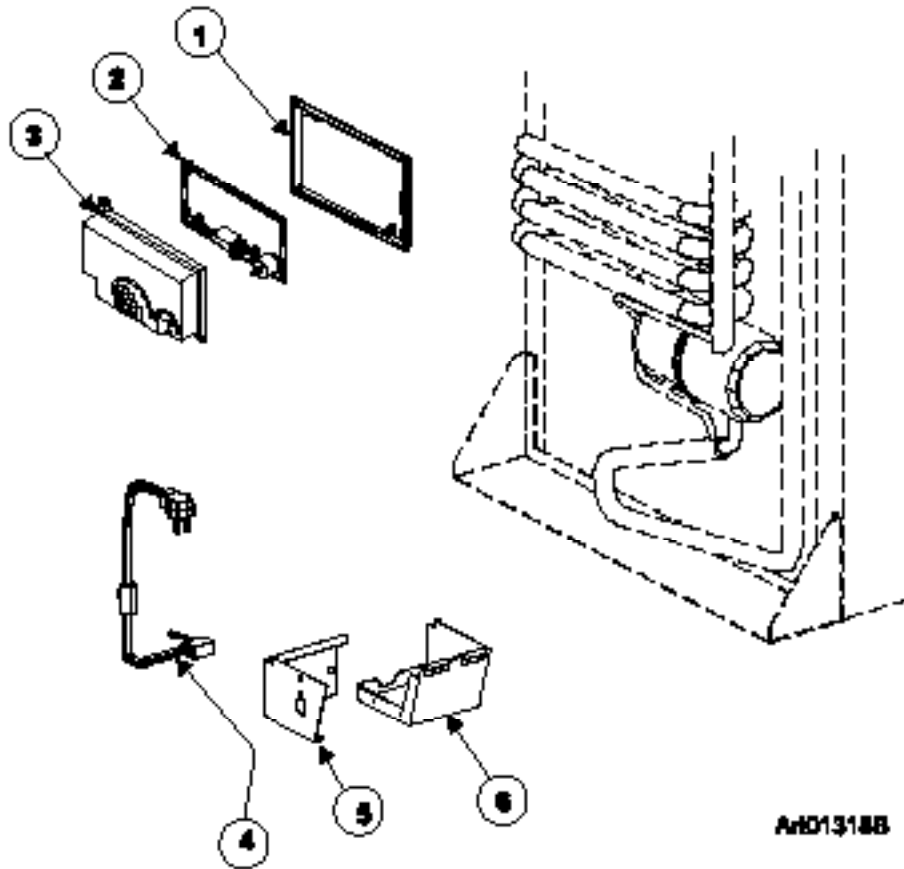

NOTE: FOR MODELS WITH A SEPARATE MANUAL SHUT OFF VALVE (SERIAL # 657909 & ABOVE).

AND131BA

NO.	PART #	DESCRIPTION	1200LR SERIES	1201LR SERIES
1	618186	BASE-POWER BOARD (SERIAL # 8981138 & BELOW)	X	X
	628674	BASE-POWER BOARD (SERIAL # 8981139 & ABOVE)	X	X
2	628661	POWER BOARD (SERIAL # 8981138 & ABOVE)	X	X
	621271001	KIT-POWER BOARD ** (SERIAL # 0832171 TO 8981138)	SEE NOTE	SEE NOTE
	624869	KIT-CONTROL ASSY/POWER BOARD/GRAY (SERIAL # 0657909 TO 832170)	SEE NOTE	SEE NOTE
3	618185	COVER-POWER BOARD (SERIAL # 8981138 & BELOW)	X	X
	628677	COVER-POWER BOARD (SERIAL # 8981139 & ABOVE)	X	X
4	621448	WIRE-WHITE/9"/GAS VALVE (2 PER ASSEMBLY)	X	X
5	624681	BRACKET-GAS VALVE (9186770 & BELOW)	X	X
	628993	BRACKET-GAS VALVE (9186771 & ABOVE)	X	X
6	621334	KIT-GAS VALVE/BRACKET/WIRES (9186770 & BELOW)	X	X
	628741	GAS VALVE (9186771 & ABOVE)	X	X
7	624683	BURNER TUBE-1200 SERIES (USE 638982)	X	X
	638982	KIT SERVICE BURNER TUBE REPLACEMENT	X	X
8	629013	KIT-BURNER ORIFICE ADAPTER ASSY (ORIFICE REPLACEMENT)	X	X
9	61554422	CORD-AC POWER (SERIAL # 887329 & ABOVE FOR 1200LRIM)	X	
	618406	CORD-AC POWER/IM (SERIAL # 657909 TO 887328 FOR 1200LRIM)	X	X
	621755	CORD-POWER/ICE MAKER/WHITE (SERIAL # 887329 & ABOVE FOR 1200LRIM)	X	
10	618910	COVER ASSY-BURNER BOX	X	X
11	618902	BASE-BURNER BOX (SERIAL # 16240755 & BELOW)	X	X
	61695322	BASE-BURNER BOX (SERIAL # 16240756 & ABOVE)	X	X
12	61692222	ELECTRODE-SPARK/SENSE/SINGLE ELECTRODE/0.25" (USE 638097)	X	X
	638097	KIT SERVICE SPARK SENSE ELECTRODE REPLACEMENT	X	X

NOTE: IF THE CONTROL ASSY-OPTICAL HAS BEEN REPLACED WITH A KIT-CONTROL ADAPTOR, THE POWER BOARD MUST BE REPLACED WITH A NEW KIT-CONTROL ADAPTOR.

CABINET - REAR VIEW CONTROLS - 1200AC SERIES (ALL ELECTRIC MODELS)