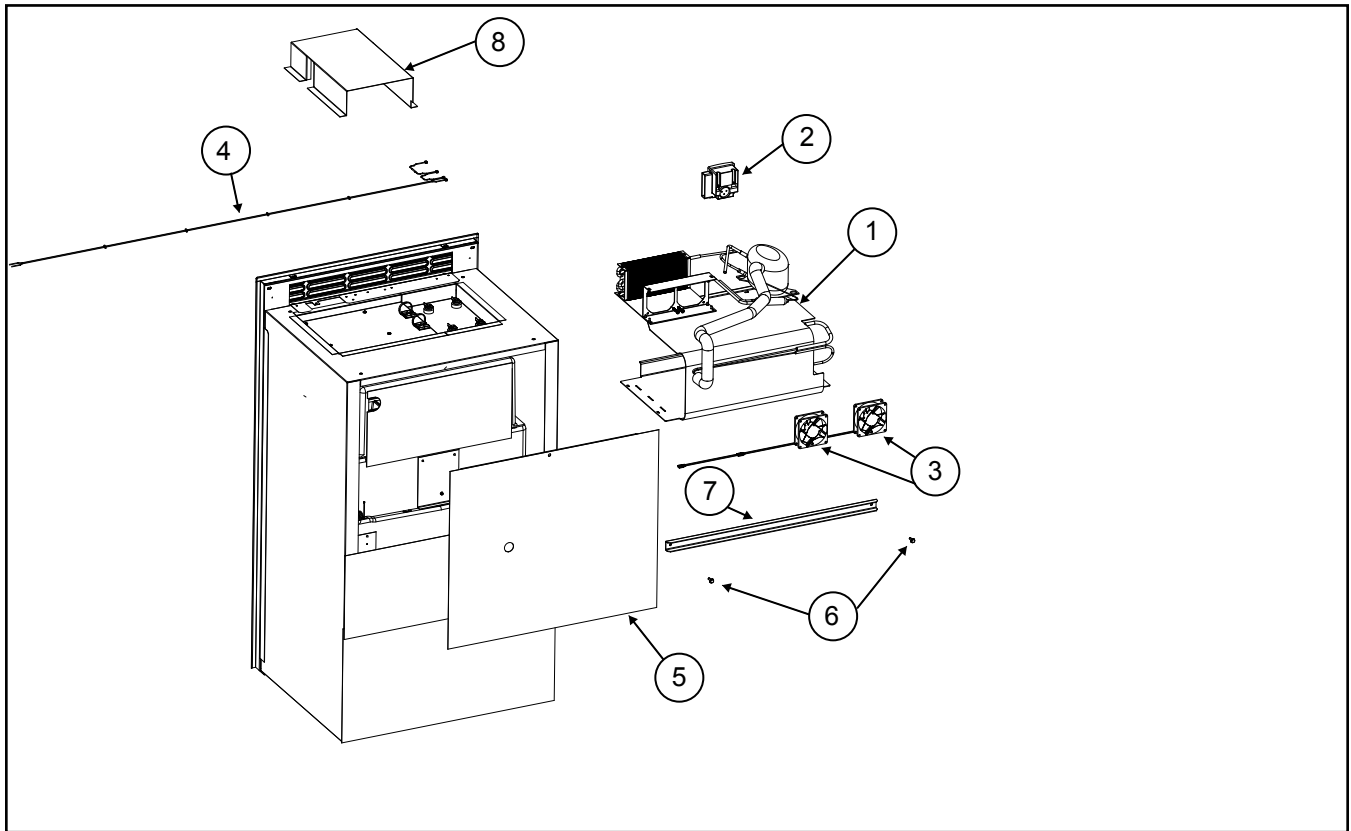

CABINET ASSEMBLY - REAR VIEW - DC558 SERIES

NO.	PART #	DESCRIPTION
1	636991	COOLING UNIT ASSEMBLY
2	636989	COMPRESSOR CONTROL MODULE
3	636965	FANS (Two per unit)
4	637034	WIRE HARNESS
5	636708	FOAMED SYSTEM BACK
6	621302	SCREW (Two per cross brace)
7	637037	CROSS BRACE
8	636560	SHROUD