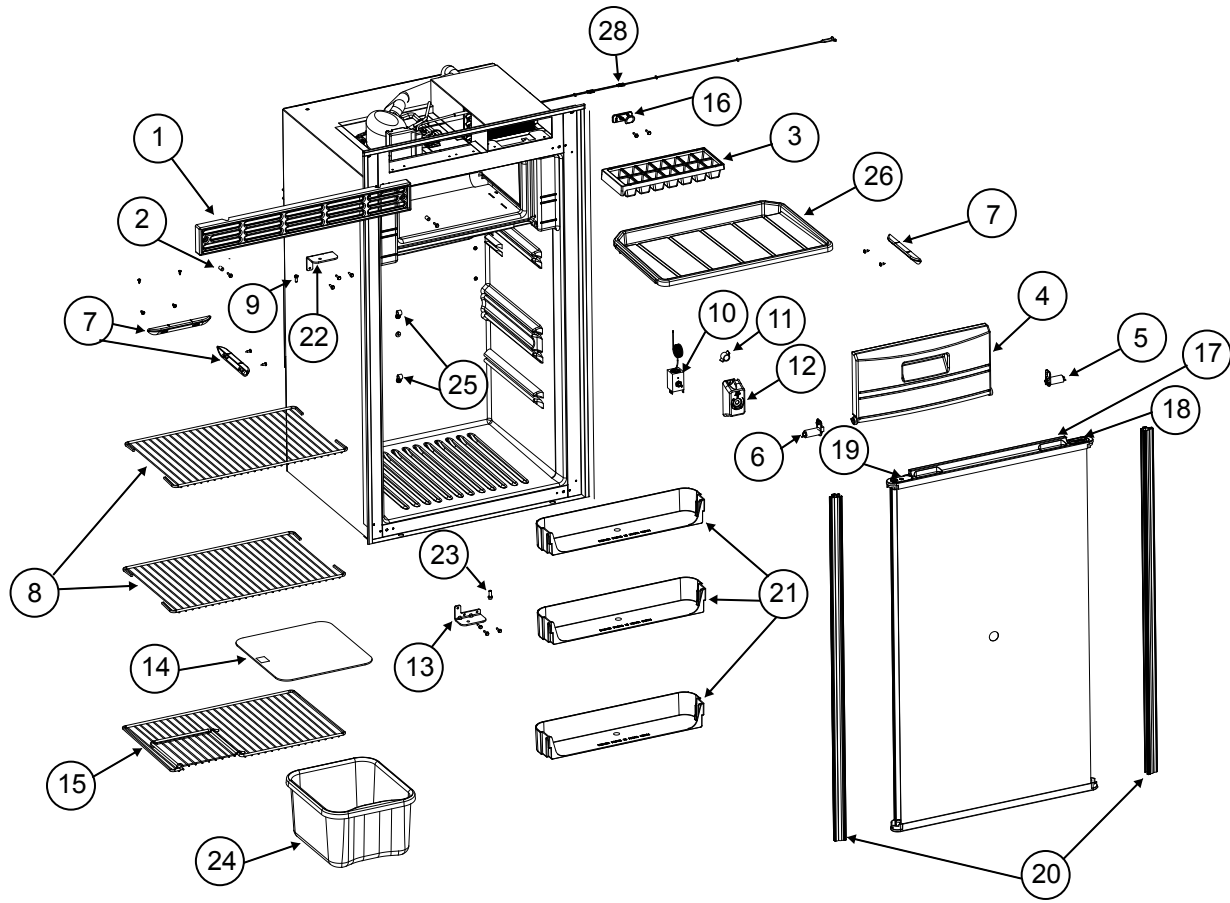

# PARTS LIST

## DC558 Series

DC558UL  
DC558UR

Note: "U" After the model have upper travel latches

PART # 637120  
NORCOLD 4/30/2018

# CABINET ASSEMBLY - FRONT VIEW - DC558 SERIES

# CABINET ASSEMBLY - REAR VIEW - DC558 SERIES

NO.	PART #	DESCRIPTION
1	636991	COOLING UNIT ASSEMBLY
2	636989	COMPRESSOR CONTROL MODULE
3	636965	FANS (Two per unit)
4	637034	WIRE HARNESS
5	636708	FOAMED SYSTEM BACK
6	621302	SCREW (Two per cross brace)
7	637037	CROSS BRACE
8	636560	SHROUD