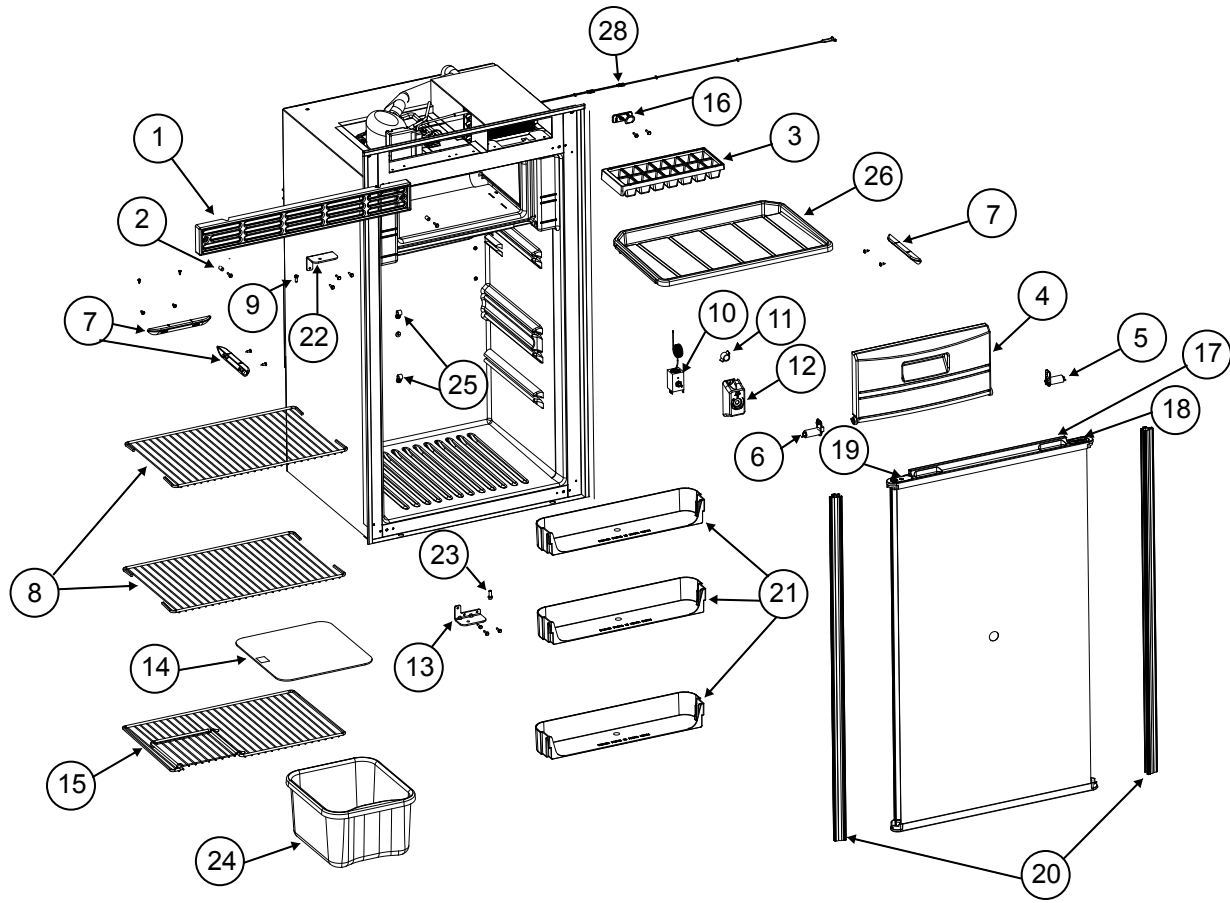

PARTS LIST

DC558 Series

DC558UL
DC558UR

Note: "U" After the model have upper travel latches

CABINET ASSEMBLY - FRONT VIEW - DC558 SERIES

CABINET ASSEMBLY - FRONT VIEW - DC558 SERIES

NO.	PART #	DESCRIPTION
1	636654	GRILL
2	637052	GRILL SPACER
3	63630422	ICE CUBE TRAY- PLASTIC (1 PER REFRIGERATOR)
4	619117	FREEZER DOOR ASSY
NS	61633030	MOUNTING CLIP-LH/WHITE/EVAPORATOR DOOR
NS	61632930	MOUNTING CLIP-RH/WHITE/EVAPORATOR DOOR
5	619041	SPRING HOLDER ASSY-RH/EVAP DOOR/SILVER SPRING
6	619042	SPRING HOLDER ASSY-LH/EVAP DOOR/SILVER SPRING
7	636861	DRIP-TRAY SUPPORT (Three per unit)
8	632441	SHELF-WIRE/MIDDLE (Two per unit)
9	623899	HINGE PIN-TOP (USE 638780)
	638780	KIT SERVICE UPPER HINGE PIN REPLACEMENT
10	634373	THERMOSTAT (USE BEFORE SN 28337986)
	639857	THERMOSTAT (USE AFTER SN 28337986) (USE 639866)
	639866	KIT SERVICE THERMOSTAT REPLACEMENT
11	61748722	THERMOSTAT KNOB
12	634246	THERMOSTAT HOUSING (USE BEFORE SN 28337986)
	639394	THERMOSTAT HOUSING (USE AFTER SN 28337986)
13	626729	HINGE -CABINET/UPPER LH/LOWER RH/BLACK
14	621412	COVER-CRISPER
15	632443	SHELF-WIRE/LOWER/FLIPPER
NS	618065	CAP-CLEAR/FLIPPER SHELF
16	627677	LATCH-DOOR/BLACK
17	627472	DOOR ASSY-CABINET/BLACK
18	627571	LATCH PLATE-DOOR/BLACK
19	627572	PLATE-FILLER/DOOR ASSY/BLACK
20	626735	PANEL RETAINER-BLACK
21	624863	BIN-DOOR SHELF (Three per unit)
22	626728	HINGE-CABINET/UPPER RH/LOWER LH/BLACK
23	61550722	HINGE PIN-BOTTOM (USE 638636)
	638636	KIT SERVICE LWR HINGE PIN REPLACEMENT
24	621309	BIN-CRISPER
25	623121	CLIP-SHELF (Three per unit)
26	636962	DRIP TRAY INSIDE
NS	636991	COOLING UNIT ASSEMBLY
28	637034	WIRE HARNESS
NS	626726	NBREAKER, TRIM PANEL, BLK

NS = NOT SHOWN

 NO LONGER AVAILABLE

CABINET ASSEMBLY - REAR VIEW - DC558 SERIES

NO.	PART #	DESCRIPTION
1	636991	COOLING UNIT ASSEMBLY
2	636989	COMPRESSOR CONTROL MODULE
3	636965	FANS (Two per unit)
4	637034	WIRE HARNESS
5	636708	FOAMED SYSTEM BACK
6	621302	SCREW (Two per cross brace)
7	637037	CROSS BRACE
8	636560	SHROUD