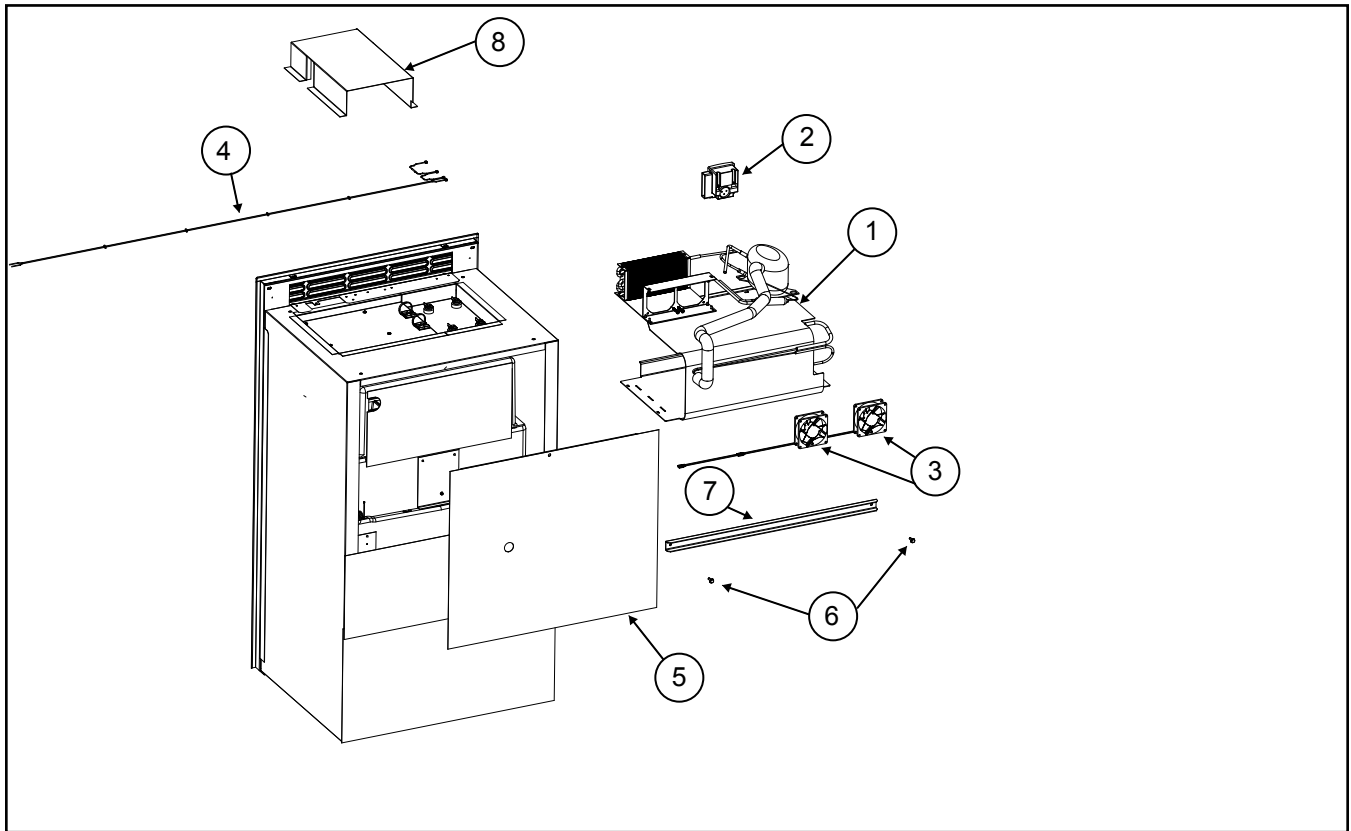

PARTS LIST

DC558 Series

DC558UL
DC558UR

Note: "U" After the model have upper travel latches

CABINET ASSEMBLY - FRONT VIEW - DC558 SERIES

CABINET ASSEMBLY - FRONT VIEW - DC558 SERIES

NO.	PART #	DESCRIPTION
1	636654	GRILL
2	637052	GRILL SPACER
3	63630422	ICE CUBE TRAY- PLASTIC (1 PER REFRIGERATOR)
4	619117	FREEZER DOOR ASSY
NS	61633030	MOUNTING CLIP-LH/WHITE/EVAPORATOR DOOR
NS	61632930	MOUNTING CLIP-RH/WHITE/EVAPORATOR DOOR
5	619041	SPRING HOLDER ASSY-RH/EVAP DOOR/SILVER SPRING
6	619042	SPRING HOLDER ASSY-LH/EVAP DOOR/SILVER SPRING
7	636861	DRIP-TRAY SUPPORT (Three per unit)
8	632441	SHELF-WIRE/MIDDLE (Two per unit)
9	623899	HINGE PIN-TOP (USE 638780)
	638780	KIT SERVICE UPPER HINGE PIN REPLACEMENT
10	634373	THERMOSTAT (USE BEFORE SN 28337986)
	639857	THERMOSTAT (USE AFTER SN 28337986) (USE 639866)
	639866	KIT SERVICE THERMOSTAT REPLACEMENT
11	61748722	THERMOSTAT KNOB
12	634246	THERMOSTAT HOUSING (USE BEFORE SN 28337986)
	639394	THERMOSTAT HOUSING (USE AFTER SN 28337986)
13	626729	HINGE -CABINET/UPPER LH/LOWER RH/BLACK
14	621412	COVER-CRISPER
15	632443	SHELF-WIRE/LOWER/FLIPPER
NS	618065	CAP-CLEAR/FLIPPER SHELF
16	627677	LATCH-DOOR/BLACK
17	627472	DOOR ASSY-CABINET/BLACK
18	627571	LATCH PLATE-DOOR/BLACK
19	627572	PLATE-FILLER/DOOR ASSY/BLACK
20	626735	PANEL RETAINER-BLACK
21	624863	BIN-DOOR SHELF (Three per unit)
22	626728	HINGE-CABINET/UPPER RH/LOWER LH/BLACK
23	61550722	HINGE PIN-BOTTOM (USE 638636)
	638636	KIT SERVICE LWR HINGE PIN REPLACEMENT
24	621309	BIN-CRISPER
25	623121	CLIP-SHELF (Three per unit)
26	636962	DRIP TRAY INSIDE
NS	636991	COOLING UNIT ASSEMBLY
28	637034	WIRE HARNESS
NS	626726	NBREAKER, TRIM PANEL, BLK

NS = NOT SHOWN

 NO LONGER AVAILABLE

CABINET ASSEMBLY - REAR VIEW - DC558 SERIES

NO.	PART #	DESCRIPTION
1	636991	COOLING UNIT ASSEMBLY
2	636989	COMPRESSOR CONTROL MODULE
3	636965	FANS (Two per unit)
4	637034	WIRE HARNESS
5	636708	FOAMED SYSTEM BACK
6	621302	SCREW (Two per cross brace)
7	637037	CROSS BRACE
8	636560	SHROUD