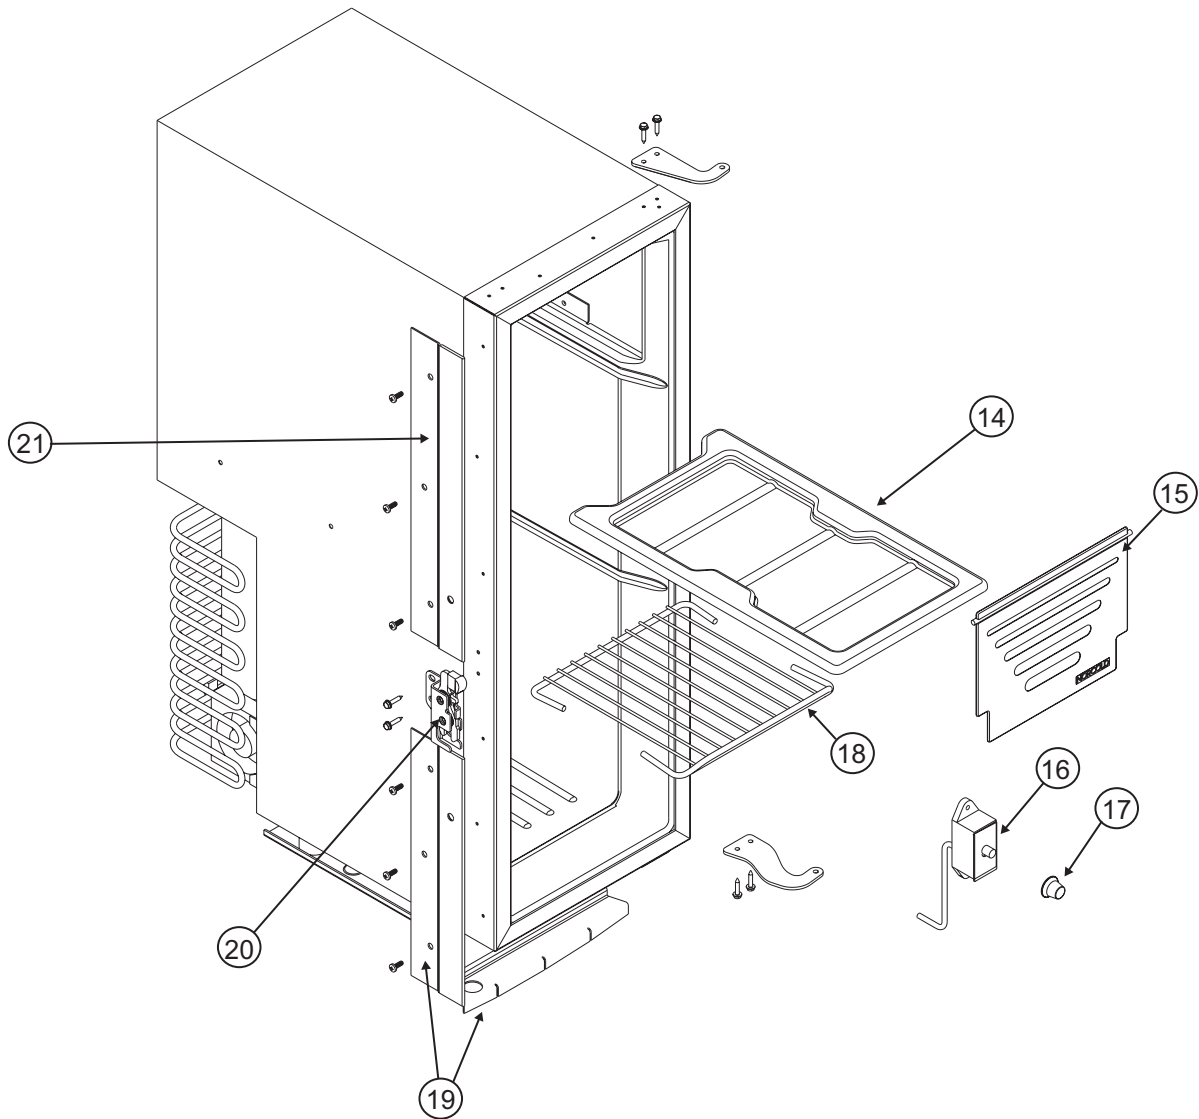

FRONT VIEW - INNER CABINET PARTS - DCL4000 SERIES

NO	PART #	DESCRIPTION	MODEL
14	633969	DRAINAGE PAN	ALL
15	4225 119 0020	FREEZER DOOR	ALL
16	634373	THERMOSTAT	ALL
17	61748722	KNOB-THERMOSTAT	ALL
18	5230 042 0020	SHELF	ALL
19	1609 462 0100	PLATE ASSEMBLY-TRIM-LOWER	ALL
20	633677	LATCH ASSY (USE 634921)	ALL
	634921	LATCH ASSY	ALL
21	3223 982 0100	PLATE-TRIM-UPPER	ALL
		PART IS NO LONGER AVAILABLE	