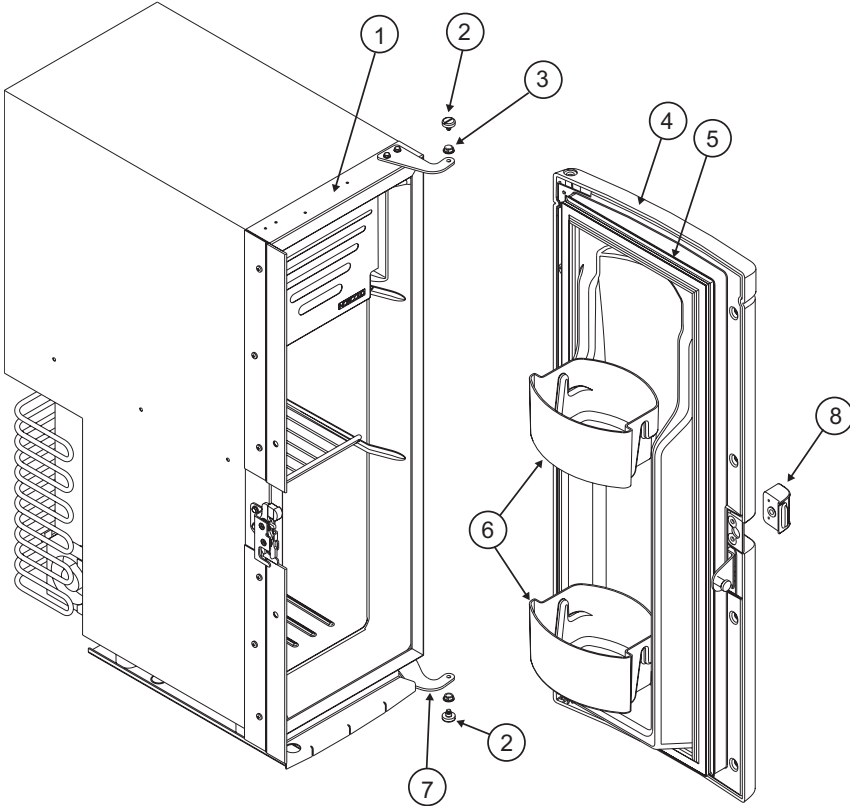

FRONT VIEW - DOOR AND CABINET PARTS - DCL4000 SERIES

FRONT VIEW - DOOR AND CABINET PARTS - DCL4000 SERIES

NO	PART #	DESCRIPTION	MODEL
1	3230 112 0040	FRAME-BREAKER-TOP	ALL
2	5055 036 0000	HINGE PIN	ALL
3	3041 128 0020	HINGE PLATE - UPPER	ALL
4	634357	DOOR ASSY-FOAMED-GRAY W/PALLADIUM (SILVER) TRIM	DCL4001
	634312	DOOR ASSY-FOAMED-TAN W/ PALLADIUM (SILVER) TRIM	DCL4002
	634313	DOOR ASSY-FOAMED-TAN W/ WOOD TRIM	DCL4003
	634314	DOOR ASSY-FOAMED-TAN W/ BRICK TRIM	DCL4004
	634315	DOOR ASSY-FOAMED-CHARCOAL W/BRUSHED SILVER TRIM	DCL4005
	634316	DOOR ASSY-FOAMED-CHARCOAL W/GALLOWAY BURLTRIM	DCL4006
	634317	DOOR ASSY-FOAMED-ANTHRACITE W/BRUSHED ALUMINUM TRIM	DCL4007
	634318	DOOR ASSY-FOAMED-MEDIUM WARM GRAY W/GRAY TRIM	DCL4008
	634319	DOOR ASSY-FOAMED-MEDIUM WARM GRAY W/BURL WOOD TRIM	DCL4009
	634320	DOOR ASSY-FOAMED-GRAY W/WOOD TRIM	DCL4010
	634321	DOOR ASSY-FOAMED-GRAY W/PALLADIUM (SILVER) TRIM	DCL4011
	634322	DOOR ASSY-GRAY W/ WOOD TRIM	DCL4012
	634899	DOOR ASSY-BROWN W/ DARK WOOD TRIM	DCL4013
	634897	DOOR ASSY-BROWN W/ LIGHT WOOD TRIM	DCL4014
	634900	DOOR ASSY-BROWN W/ DARK WOOD TRIM	DCL4015
	634898	DOOR ASSY-BROWN W/ LIGHT WOOD TRIM	DCL4016
	638162	DOOR COMPLETE WREN	DCL4017 DCL4017M6
638163	DOOR COMPLETE WREN EBONY	DC4018 DCL4018M6	
5	4148 036 0020	DOOR GASKET (USE 633768)	ALL
	633768	DOOR GASKET (USE 638821)	ALL
	638821	KIT SERVICE DOOR GASKET REPLACEMENT	ALL
6	4225 116 0030	DOOR BIN	ALL
7	3041 129 0020	HINGE PLATE - LOWER	ALL
8	634346	PUSHBUTTON ASSY-GRAY	DCL4011 DCL4012
	634347	PUSHBUTTON ASSY-MEDIUM GRAY	DCL4008 DCL4009
	634348	PUSHBUTTON ASSY-CHARCOAL	DCL4005 DCL4006
	634349	PUSHBUTTON ASSY-ANTHRACITE	DCL4007
	634350	PUSHBUTTON ASSY-GRAY-W/LONG HOUSING	DCL4001 DCL4010
	634351	PUSHBUTTON ASSY-TAN	DCL4002 DCL4003 DCL4004
	638172	PUSH BUTTON ASSY WREN	DCL4017 DCL4018
		PART IS NO LONGER AVAILABLE	