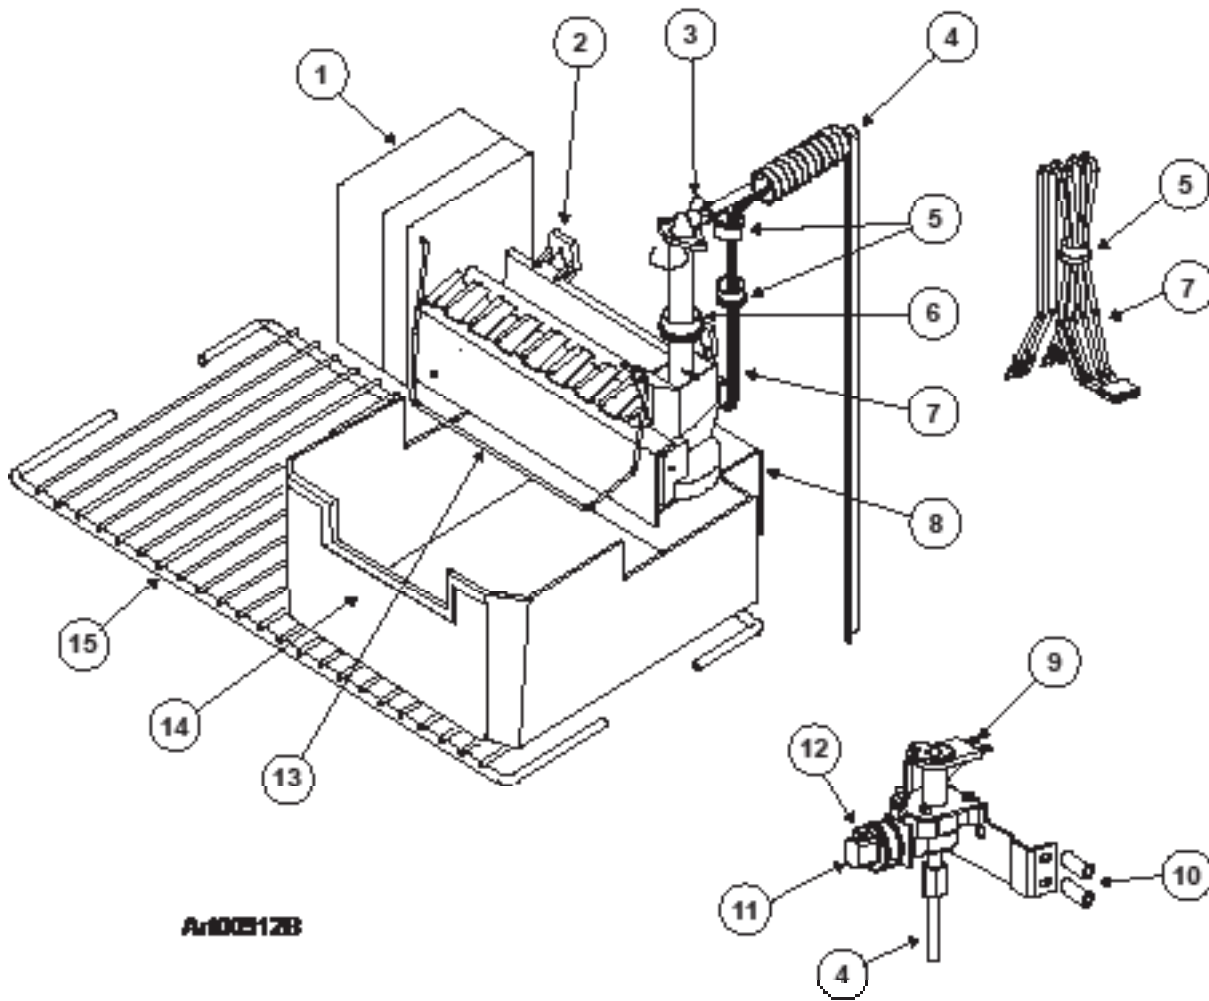

ICE MAKER AREA - NX64/NXA64/NX84/NXA84 SERIES - ICE MAKER MODELS

Art005128

NO.	PART #	PART DESCRIPTION	NX64IM	NX84IM
1	61656822	COVER-FRONT / ICEMAKER	X	X
2	633324	KIT-ICE MAKER	X	X
3	61690822	CLAMP-TUBING / IM	X	X
4	617869	TUBE- WATER FEED	X	X
5	61346822	BUSHING-SNAP	X	X
6	620659	FITTING-WATER TUBE	X	X
7	618407	WIRE HARNESS / IM	X	X
8	620889	BRACKET-MOUNTING / IM	X	X
9	633325	KIT-WATER VALVE / SINGLE PORT	X	X
10	618169	SPACER-WATER VALVE / NYLON	X	X
11	61679622	GARDEN HOSE ADAPTER-STRAIGHT / IM	X	X
12	622991	NUT-COMPRESSION / WATER VALVE FITTING-PLASTIC	X	X
13	61656922	SHUT OFF ARM / IM	X	X
14	619007	BIN-ICE / CRISPER - CLEAR	X	X
15	632445	SHELF-WIRE / FREEZER	X	X
NS	621429	WATER TUBE / HEATER ASSY	X	X
NS	623182	KIT-OEM WATER TUBE FITTINGS / IM	X	X

NS = NOT SHOWN