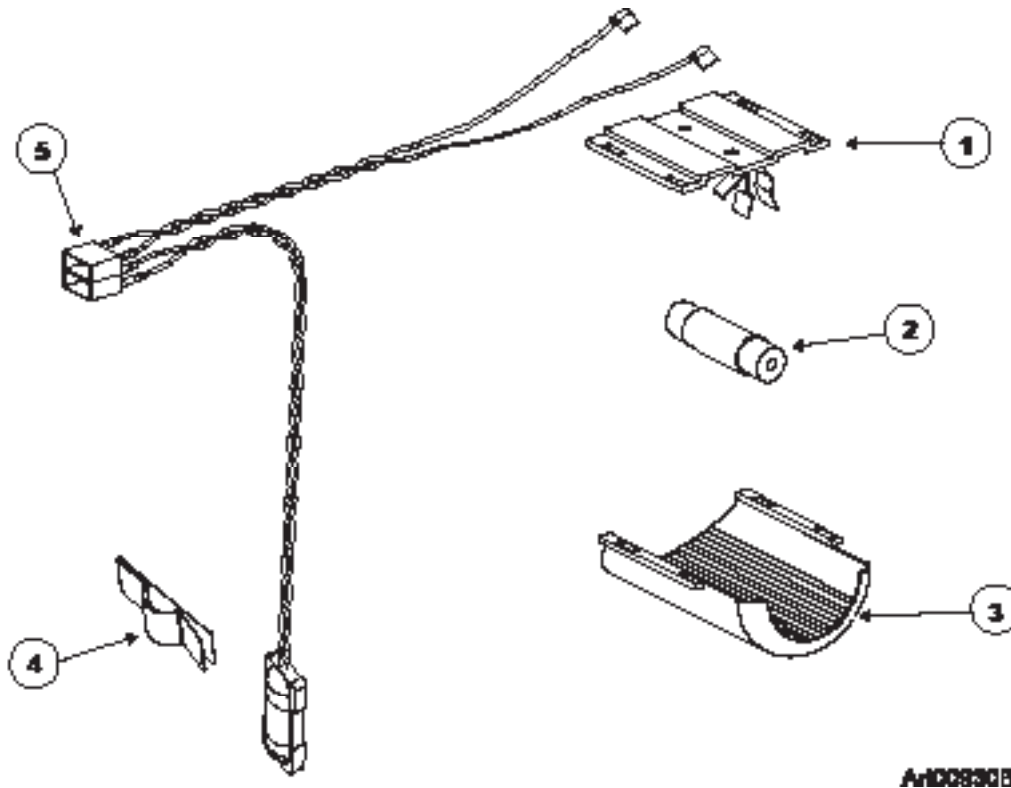

INTERIOR LIGHT AND THERMISTER ASSY - NX64 /NXA64/NX84/NXA84 SERIES

Am00830B

NO.	PART #	PART DESCRIPTION	NX64	NX84
1	61629722	LAMP BRACKET ASSY	X	X
2	632545	LAMP-DC LIGHT BULB	X	X
3	621827	COVER-LAMP BRACKET	X	X
4	633734	CLIP-THERMISTER MOUNTING/FIN	X	X
5	618548	LAMP THERMISTER WIRE ASSY	X	X