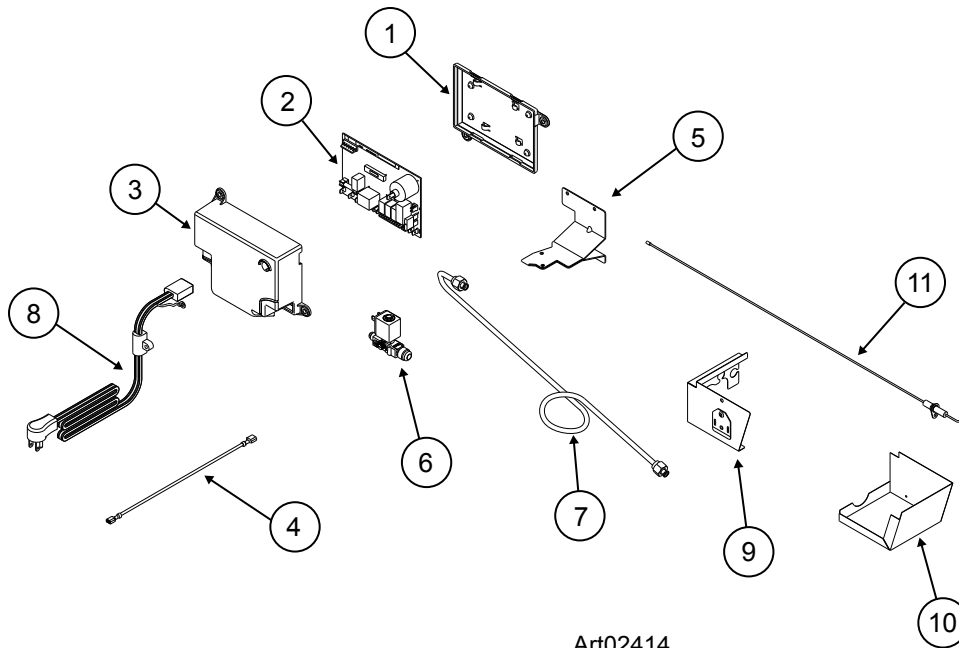

NS = NOT SHOWN

 PART NO LONGER AVAILABLE

CABINET AREA (REAR VIEW) - NX64/NXA64/NX84/NXA84 SERIES

NO.	PART #	PART DESCRIPTION	NX64 NXA64	NX84 NXA84
1	632307	NSC SYSTEM PACK-COOLING UNIT (BACKER HEATER)	X	
	632314	NSC SYSTEM PACK-COOLING UNIT (BACKER HEATER)		X
NS	2M0802	THERMAL SWITCH/BRACKET ASSY	X	X
NS	618111	BAFFLE DIFFUSER/WIRE ASSY-COOLING UNIT	X	X
2	61686823	FINS	X	X
3	61695022	CAP-HEAT DEFLECTOR	X	X
4	630811	HEATER-AC/BACKER	X	X
	630812	HEATER-DC/BACKER (3 WAY MODELS ONLY)	X	X
5	61695322	BASE-BURNER BOX	X	X
6	61712637	COVER ASSY-BURNER BOX	X	X
7	622546	DRIP CUP-REAR/PLASTIC	X	X
8	622390	DRAIN HOSE ASSY	X	
	622391	DRAIN HOSE ASSY		X
9	61586722	BRACE-CABINET BACK	X	X

NS = NOT SHOWN

CONTROLS (REAR VIEW) - NX64/NXA64/NX84/NXA84 SERIES

Art02414

NO.	PART #	PART DESCRIPTION	NX64 NXA64	NX84 NXA84
1	628674	BASE-POWER BOARD	X	X
	628675	BASE-POWER BOARD (3 WAY MODELS ONLY)	X	X
2	628661	POWER BOARD	X	X
NS	628669	POWER BOARD - DC (3 WAY MODELS ONLY) (USE 637764)	X	X
	637764	KIT SERVICE DC POWER BOARD REPLACEMENT	X	X
3	628677	COVER-POWER BOARD	X	X
	628678	COVER-POWER BOARD (3 WAY MODELS ONLY)	X	X
4	621448	WIRE-WHITE 9" (2 PER CABINET)	X	X
5	628993	BRACKET-GAS VALVE	X	X
6	633726	GAS VALVE	X	X
7	624682	BURNER TUBE	X	X
8	61554422	CORD-AC POWER/BLACK (NON ICE MAKER MODELS ONLY)	X	X
	618406	CORD-AC POWER (ICE MAKER MODELS ONLY)	X	X
9	61712637	COVER ASSY-BURNER BOX	X	X
10	61695322	BASE-BURNER BOX	X	X
11	61692222	ELECTRODE-SPARK/SENSE/SINGLE ELECTRODE/0.25" (USE 638097)	X	X
	638097	KIT SERVICE SPARK SENSE ELECTRODE REPLACEMENT	X	X
NS	621957	KIT-BURNER/ORIFICE ADAPTER ASSY	X	X