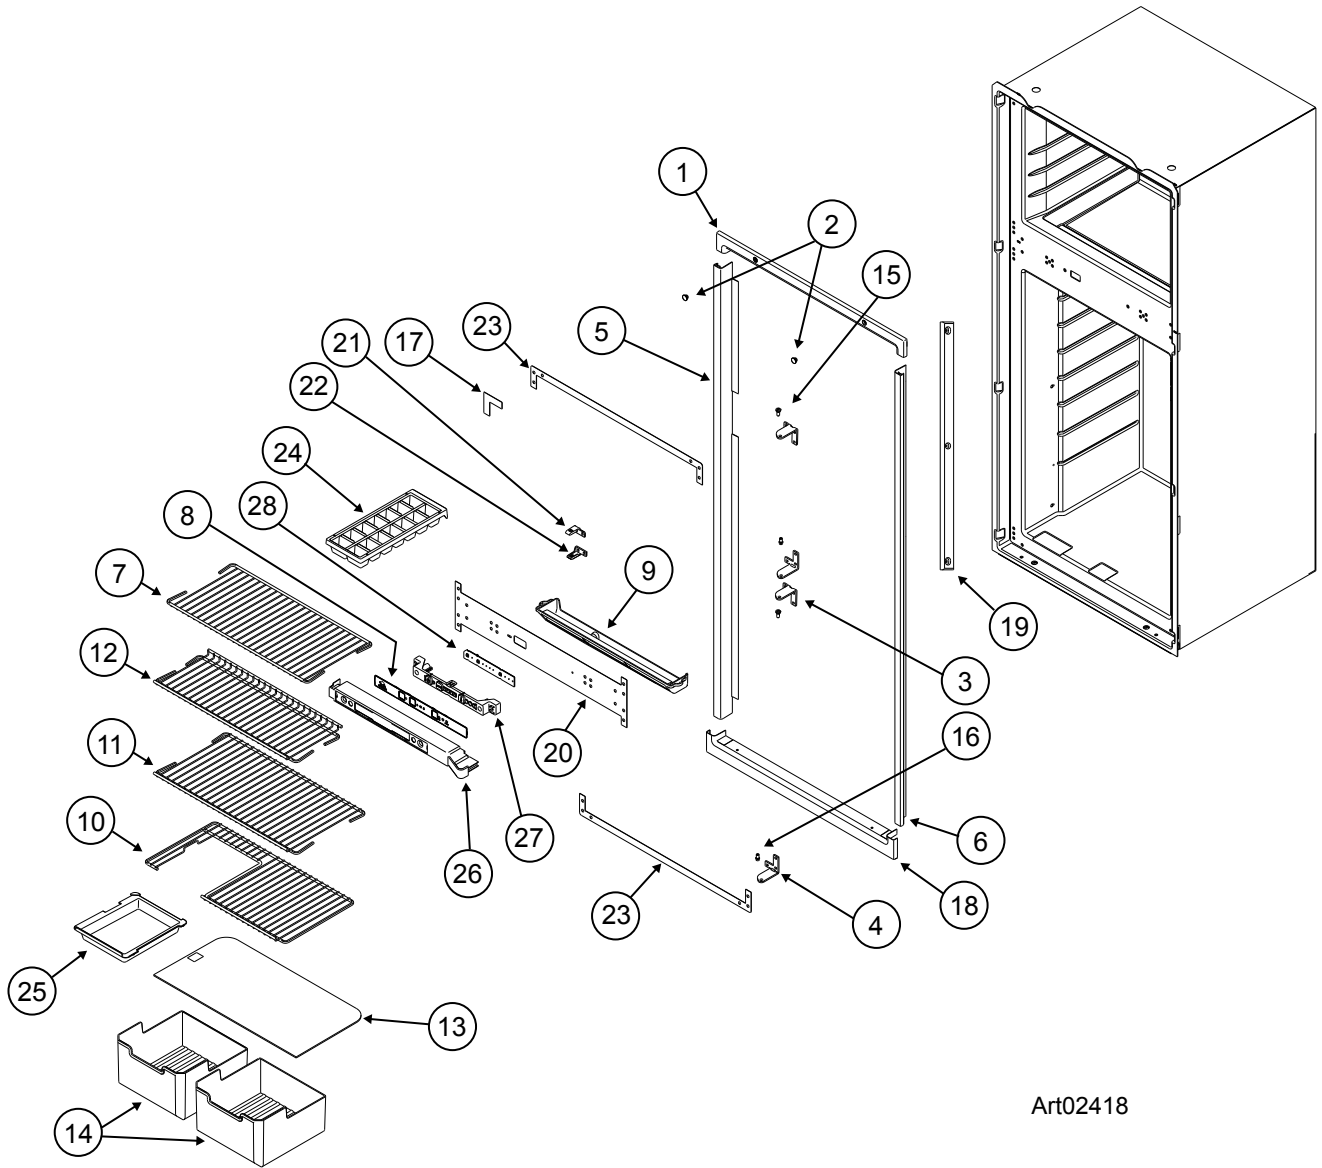

CABINET AREA (FRONT VIEW) - NX64/NXA64/NX84/NXA84 SERIES

Art02418

CABINET AREA (FRONT VIEW) - NX64/NXA64/NX84/NXA84 SERIES

NO.	PART #	DESCRIPTION	NX64 NXA64	NX84 NXA84
1	622319	TRIM PIECE ASSY-TOP/WITH INSERTS/BLACK (USE 622325)	X	X
2	618170	HOLE PLUG-FOR TOP TRIM PIECE/BLACK (2 PER CABINET)	X	X
3	635666	HINGE-CABINET-FORMED-LH (2 PER CABINET)	X	X
4	635667	HINGE-CABINET-FORMED-RH (2 PER CABINET)	X	X
5	635799	TRIM SIDE-RH-6' BLK	X	
	635801	TRIM SIDE-RH-8'-BLK		X
6	635800	TRIM SIDE-LH-6' BLK	X	
	635802	TRIM SIDE-LH-8'-BLK		X
7	620250	SHELF-WIRE/FREEZER (S/N 17945280 AND BELOW)	X	X
	632446	SHELF-WIRE/FREEZER (S/N 17945281 AND ABOVE)	X	X
8	635774	FAÇADE-PRINTED (USE SN 22934065 AND BELOW)	X	X
	637398	LABEL FAÇADE BETTER (USE SN 22934066 AND ABOVE)	X	X
9	623250	DRIP TRAY-INSIDE (ONE PIECE DRIP TRAY & LOUVER)	X	X
10	620268	SHELF-WIRE/CUT OUT ((S/N 17945280 AND BELOW))	X	X
	632447	SHELF-WIRE/CUT OUT (S/N 17945281 AND ABOVE)	X	X
11	620270	SHELF-WIRE/FULL (1-NX61, 2-NX84) ((S/N 17945280 AND BELOW))	X	X
	632449	SHELF-WIRE/FULL (1-NX61, 2-NX84) (S/N 17945281 AND ABOVE)	X	X
12	620269	SHELF-WIRE/SHORT ((S/N 17945280 AND BELOW))	X	X
	632448	SHELF-WIRE/SHORT (S/N 17945281 AND ABOVE)	X	X
13	618158	CRISPER COVER-GLASS SHELF	X	X
14	619007	CRISPER-CLEAR (2 PER CABINET, 3 PER ICE MAKER CABINET)	X	X
15	635777	HINGE PIN-LOWER (2 PER CABINET)	X	X
16	635778	HINGE PIN-UPPER (2 PER CABINET)	X	X
17	635769	COVER-HINGE HOLE (2 PER CABINET)	X	X
NS	636172	COVER-CENTER HINGE HOLE (1 PER CABINET)	X	X
18	622323	TRIM PIECE FOAM TAPE ASSY-BOTTOM/BLACK	X	X
19	622033	SHELF RETAINER	X	X
20	635781	DIVIDER COVER	X	X
21	635664	STRIKE PLATE-LH-BLACK	X	X
22	635665	STRIKE PLATE-RH-BLACK	X	X
NS	636227	STRIKE PLATE	X	X
23	635767	TRIM STRIP-SELF ADHESIVE (2 PER CABINET)	X	X
24	61630422	ICE CUBE TRAY (2 PER CABINET-NON ICE MAKER ONLY)	X	X
25	617756	TRAY-CUT OUT SHELF	X	X
26	635623	CONTROL HOUSING (USE 636354)	X	X
NS	636354	CONTROL COVER (REQUIRES 636227 STRIKE PLATE) USE 637773	X	X
NS	637773	CONTROL COVER (USE SN 22934066 AND ABOVE)	X	X
27	635624	BUTTON RETAINER	X	X
28	631365	CONTROL BOARD (USE 638997)	X	X
	638997	KIT SERVICE CONTROL BOARD REPLACEMENT	X	X
NS	622325	KIT-INSTALLATION/BLACK (TRIM PIECES/SCREWS/PLUGS)	X	X

NS = NOT SHOWN

PART NO LONGER AVAILABLE