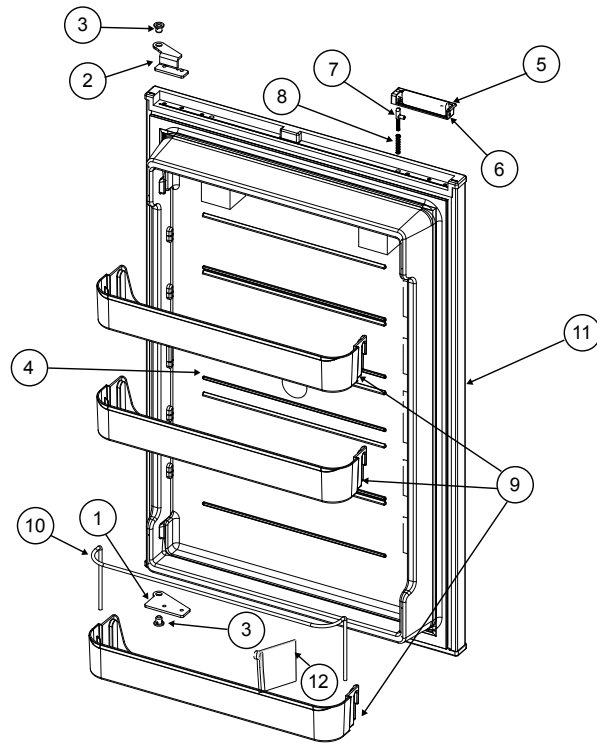

PARTS LIST

NX64 / NX84 SERIES
NXA64 / NXA84 SERIES

PART NO. 636134
NORCOLD 1/27/2017

UPPER DOOR (FREEZER) - NX64/NXA64/NX84/NXA84 SERIES

Art02416

NO.	PART #	DESCRIPTION	NX64	NXA64	NX84	NXA84
1	635668	HINGE-FLAT	X	X	X	X
2	635670	HINGE-FORMED, RH	X	X	X	X
3	635645	DOOR ASSY (6')-UPPER/PANEL/BLACK FRAME	X	X	X	X
	635645001	DOOR ASSY (8') -UPPER/PANEL/BLACK FRAME			X	X
	635757	DOOR ASSY (6') -UPPER/WRAP/SS	X	X	X	X
	635757001	DOOR ASSY (8') -UPPER/WRAP/SS			X	X
	635758	DOOR ASSY (6') -UPPER/WRAP/BK	X	X	X	X
	635758001	DOOR ASSY (8') -UPPER/WRAP/BK			X	X
4	635636	DOOR HANDLE-LH	X	X	X	X
5	635634	DOOR HANDLE HOUSING-LH	X	X	X	X
6	635632	CATCH-LH	X	X	X	X
7	627805	SPRING-COMPRESSION	X	X	X	X
8	624864	BIN-DOOR / CLEAR	X	X	X	X
9	635768	HINGE BUSHING (2 PER DOOR)	X	X	X	X
10	635678	PANEL RETAINER (2 PER DOOR)	X	X	X	X
11	619008	DIVIDER-DOOR BIN/CLEAR	X	X	X	X
NS	636362	DOOR PANEL ADAPTER KIT		X		X

NS = NOT SHOWN

LOWER DOOR (FRESH FOOD) - NX64/NXA64/NX84/NXA84 SERIES

Art02417

NO.	PART #	DESCRIPTION	NX64	NXA64	NX84	NXA84
1	635668	HINGE-FLAT	X	X	X	X
2	635669	HINGE-FORMED-RH	X	X	X	X
3	635768	HINGE BUSHING-DOOR (2 PER DOOR)	X	X	X	X
4	635646	DOOR ASSY-LOWER/6'/PANEL/BLACK FRAME	X	X		
	635647	DOOR ASSY-LOWER/8'/PANEL/BLACK FRAME			X	X
	635759	DOOR ASSY-LOWER/6'/WRAP/SS	X	X		
	635761	DOOR ASSY-LOWER/8'/WRAP/SS			X	X
	635760	DOOR ASSY-LOWER/6'/WRAP/BLK	X	X		
	635762	DOOR ASSY-LOWER/8'/WRAP/BLK			X	X
5	635637	HANDLE-DOOR-RH	X	X	X	X
6	635635	HANDLE HOUSING-RH	X	X	X	X
7	635633	CATCH-RH	X	X	X	X
8	627805	SPRING-COMPRESSION	X	X	X	X
9	624864	BIN-DOOR / CLEAR (3-NX64, 4-NX84)	X	X	X	X
10	624866	WIRE-BIN (USE 632458)	X	X	X	X
	632458	WIRE-BIN	X	X	X	X
11	635679	PANEL RETAINER-6' BLACK (2 PER DOOR)	X	X		
	635680	PANEL RETAINER-8' BLACK (2 PER DOOR)			X	X
12	619008	DIVIDER-DOOR BIN/CLEAR	X	X	X	X
NS	636362	DOOR PANEL ADAPTER KIT		X		X