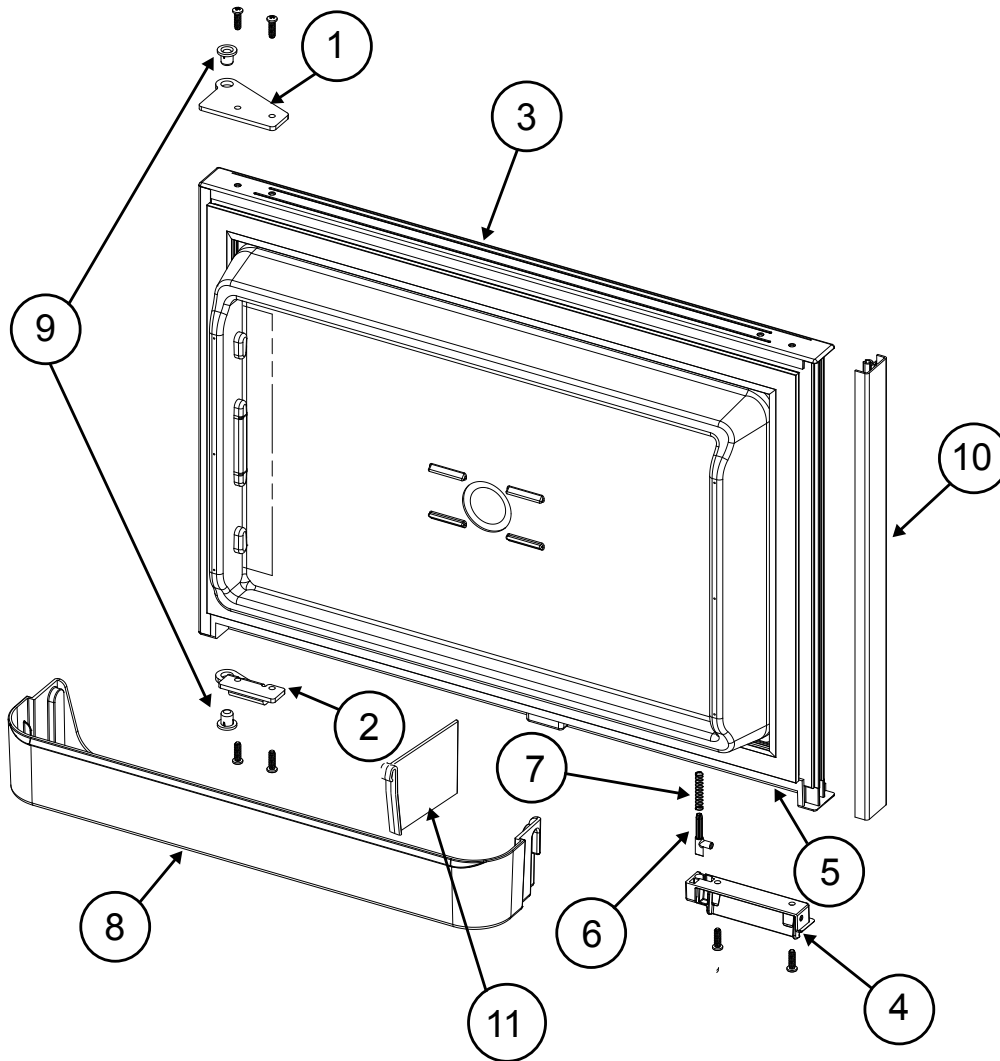

PARTS LIST

NX64 / NX84 SERIES
NXA64 / NXA84 SERIES

PART NO. 636134
NORCOLD 1/27/2017

UPPER DOOR (FREEZER) - NX64/NXA64/NX84/NXA84 SERIES

Art02416

NO.	PART #	DESCRIPTION	NX64	NXA64	NX84	NXA84
1	635668	HINGE-FLAT	X	X	X	X
2	635670	HINGE-FORMED, RH	X	X	X	X
3	635645	DOOR ASSY (6')-UPPER/PANEL/BLACK FRAME	X	X	X	X
	635645001	DOOR ASSY (8') -UPPER/PANEL/BLACK FRAME			X	X
	635757	DOOR ASSY (6') -UPPER/WRAP/SS	X	X	X	X
	635757001	DOOR ASSY (8') -UPPER/WRAP/SS			X	X
	635758	DOOR ASSY (6') -UPPER/WRAP/BK	X	X	X	X
	635758001	DOOR ASSY (8') -UPPER/WRAP/BK			X	X
4	635636	DOOR HANDLE-LH	X	X	X	X
5	635634	DOOR HANDLE HOUSING-LH	X	X	X	X
6	635632	CATCH-LH	X	X	X	X
7	627805	SPRING-COMPRESSION	X	X	X	X
8	624864	BIN-DOOR / CLEAR	X	X	X	X
9	635768	HINGE BUSHING (2 PER DOOR)	X	X	X	X
10	635678	PANEL RETAINER (2 PER DOOR)	X	X	X	X
11	619008	DIVIDER-DOOR BIN/CLEAR	X	X	X	X
NS	636362	DOOR PANEL ADAPTER KIT		X		X

NS = NOT SHOWN

LOWER DOOR (FRESH FOOD) - NX64/NXA64/NX84/NXA84 SERIES

Art02417

NO.	PART #	DESCRIPTION	NX64	NXA64	NX84	NXA84
1	635668	HINGE-FLAT	X	X	X	X
2	635669	HINGE-FORMED-RH	X	X	X	X
3	635768	HINGE BUSHING-DOOR (2 PER DOOR)	X	X	X	X
4	635646	DOOR ASSY-LOWER/6'/PANEL/BLACK FRAME	X	X		
	635647	DOOR ASSY-LOWER/8'/PANEL/BLACK FRAME			X	X
	635759	DOOR ASSY-LOWER/6'/WRAP/SS	X	X		
	635761	DOOR ASSY-LOWER/8'/WRAP/SS			X	X
	635760	DOOR ASSY-LOWER/6'/WRAP/BLK	X	X		
	635762	DOOR ASSY-LOWER/8'/WRAP/BLK			X	X
5	635637	HANDLE-DOOR-RH	X	X	X	X
6	635635	HANDLE HOUSING-RH	X	X	X	X
7	635633	CATCH-RH	X	X	X	X
8	627805	SPRING-COMPRESSION	X	X	X	X
9	624864	BIN-DOOR / CLEAR (3-NX64, 4-NX84)	X	X	X	X
10	624866	WIRE-BIN (USE 632458)	X	X	X	X
	632458	WIRE-BIN	X	X	X	X
11	635679	PANEL RETAINER-6' BLACK (2 PER DOOR)	X	X		
	635680	PANEL RETAINER-8' BLACK (2 PER DOOR)			X	X
12	619008	DIVIDER-DOOR BIN/CLEAR	X	X	X	X
NS	636362	DOOR PANEL ADAPTER KIT		X		X