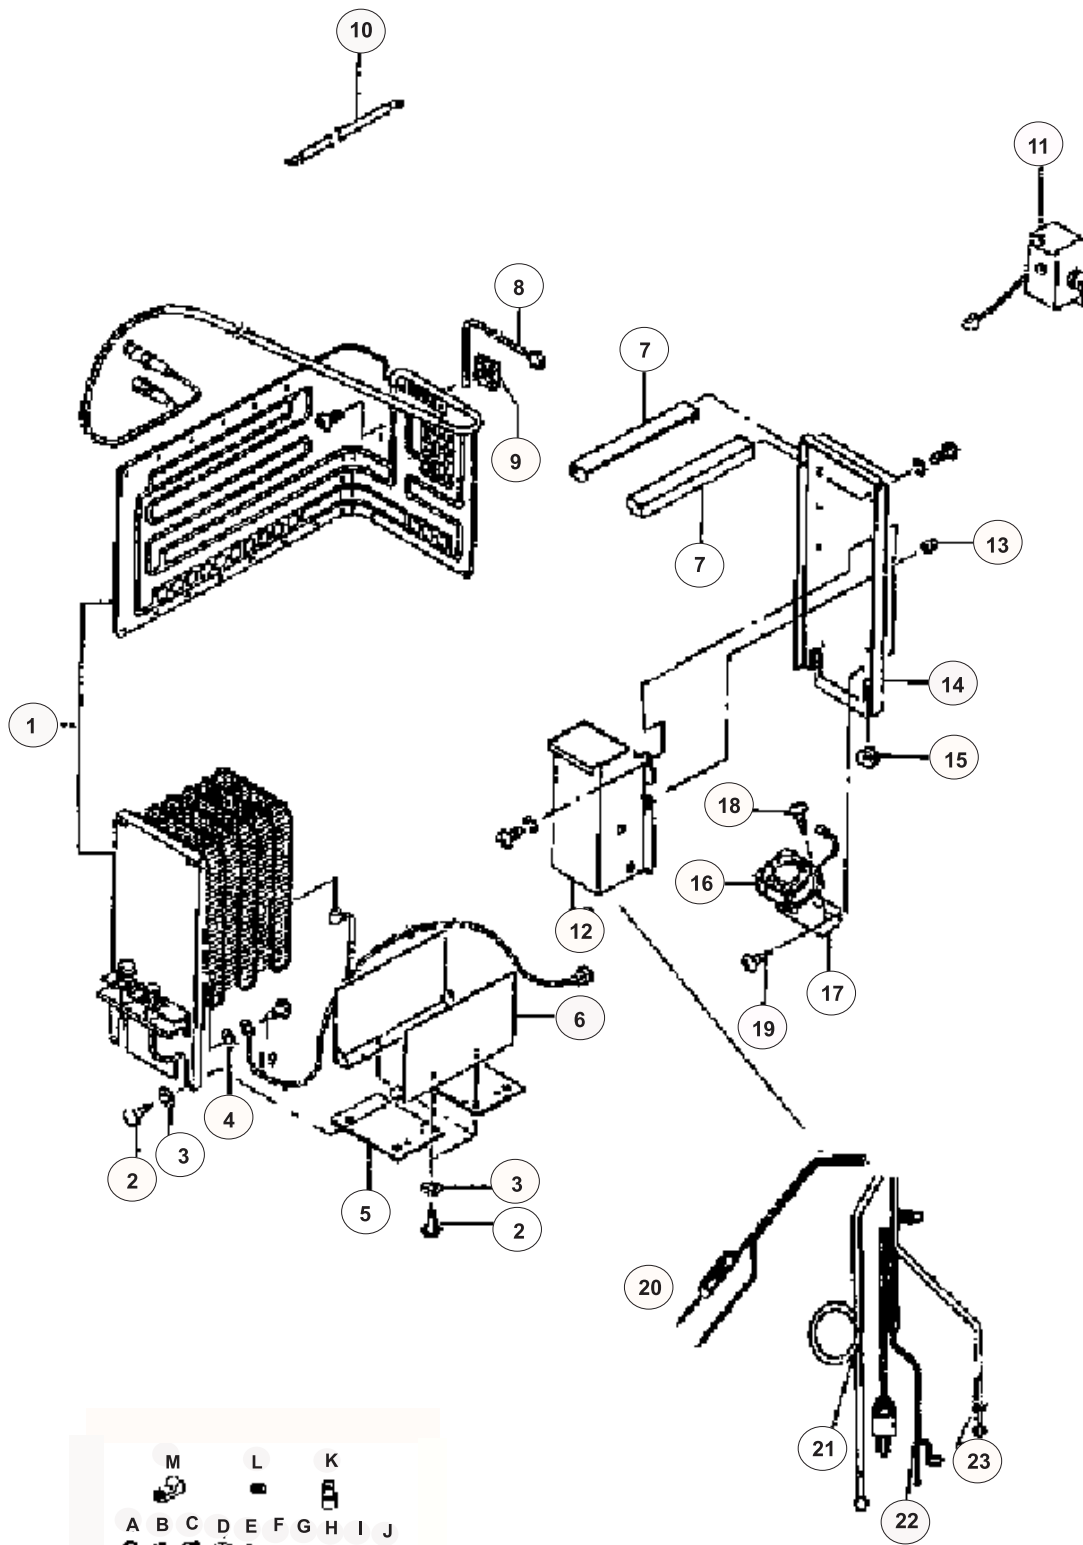

PARTS LIST

MODEL

SCQT4407

PART NO. 623436
NORCOLD 08/09/2010

FINAL ASSEMBLY - SCQT4407

FINAL ASSEMBLY - SCQT4407

| NO. | PART # | DESCRIPTION |
|-----|-------------|--|
| 1 | 161008610 | COOLING UNIT-50 CYCLE |
| | SCQT4407 | COMPLETE NEW - REFRIGERATOR CONVERSION KIT |
| 2 | 80800531030 | SCREW-TAPPING |
| 3 | 83400500010 | WASHER-TEETH LOCK |
| 4 | 83400400010 | WASHER-TEETH LOCK |
| 5 | 302208520 | PLATE-"S" |
| 6 | 322223540 | SUPPORT-COOLING UNIT CONDENSER |
| 7 | 322223530 | SUPPORT-EVAPORATOR |
| 8 | 605505420 | THERMISTER-EVAPORATOR |
| 9 | 422305000 | HOLDER-THERMISTER/AT EVAPORATOR |
| 10 | 192116605 | CORD WITH TERMINAL-GROUND CORD |
| 11 | 160114040 | THERMOSTAT-50 CYCLE |
| NS | 160206700 | KNOB-THERMOSTAT (NOT SHOWN) |
| 12 | 160115900 | POWER SUPPLY |
| 13 | 502007900 | NUT-CAPPED |
| 14 | 322333040 | PLATE-POWER SUPPLY |
| 15 | 416009800 | CUSHION-POWER SUPPLY |
| 16 | 608000710 | FAN ONLY |
| NS | 601058030 | COUPLER ASSY-FAN/EXTENSION (NOT SHOWN) |
| 17 | 322134000 | HOLDER-FAN |
| 18 | 80840433010 | SCREW-TAPPING |
| 19 | 80830430830 | SCREW-TAPPING |
| NS | 191224880 | CORD ASSY (NOT SHOWN) |
| 20 | 192139600 | CORD ASSY-AC |
| 21 | 191238330 | CORD ASSY |
| 22 | 190264710 | COUPLER ASSY |
| 23 | 191224820 | CORD ASSY |
| A | 412000700 | CUSHION-CONDENSER HOLDER |
| B | 412010500 | CUSHION |
| C | 412010402 | CUSHION |
| D | 503005500 | WASHER |
| E | 501031800 | BOLT |
| F | 240013520 | COLLAR |
| G | 500802200 | SCREW-TAPPING |
| H | 80800412520 | SCREW-TAPPING |
| I | 80800441620 | SCREW-TAPPING/M4x16 |
| J | 80800440810 | SCREW-TAPPING |
| K | 645105700 | FASTENER |
| L | 83200520010 | WASHER-SPRING |
| M | 645103210 | HOLDER-FOR EXCESS TUBING |

PART IS NO LONGER AVAILABLE