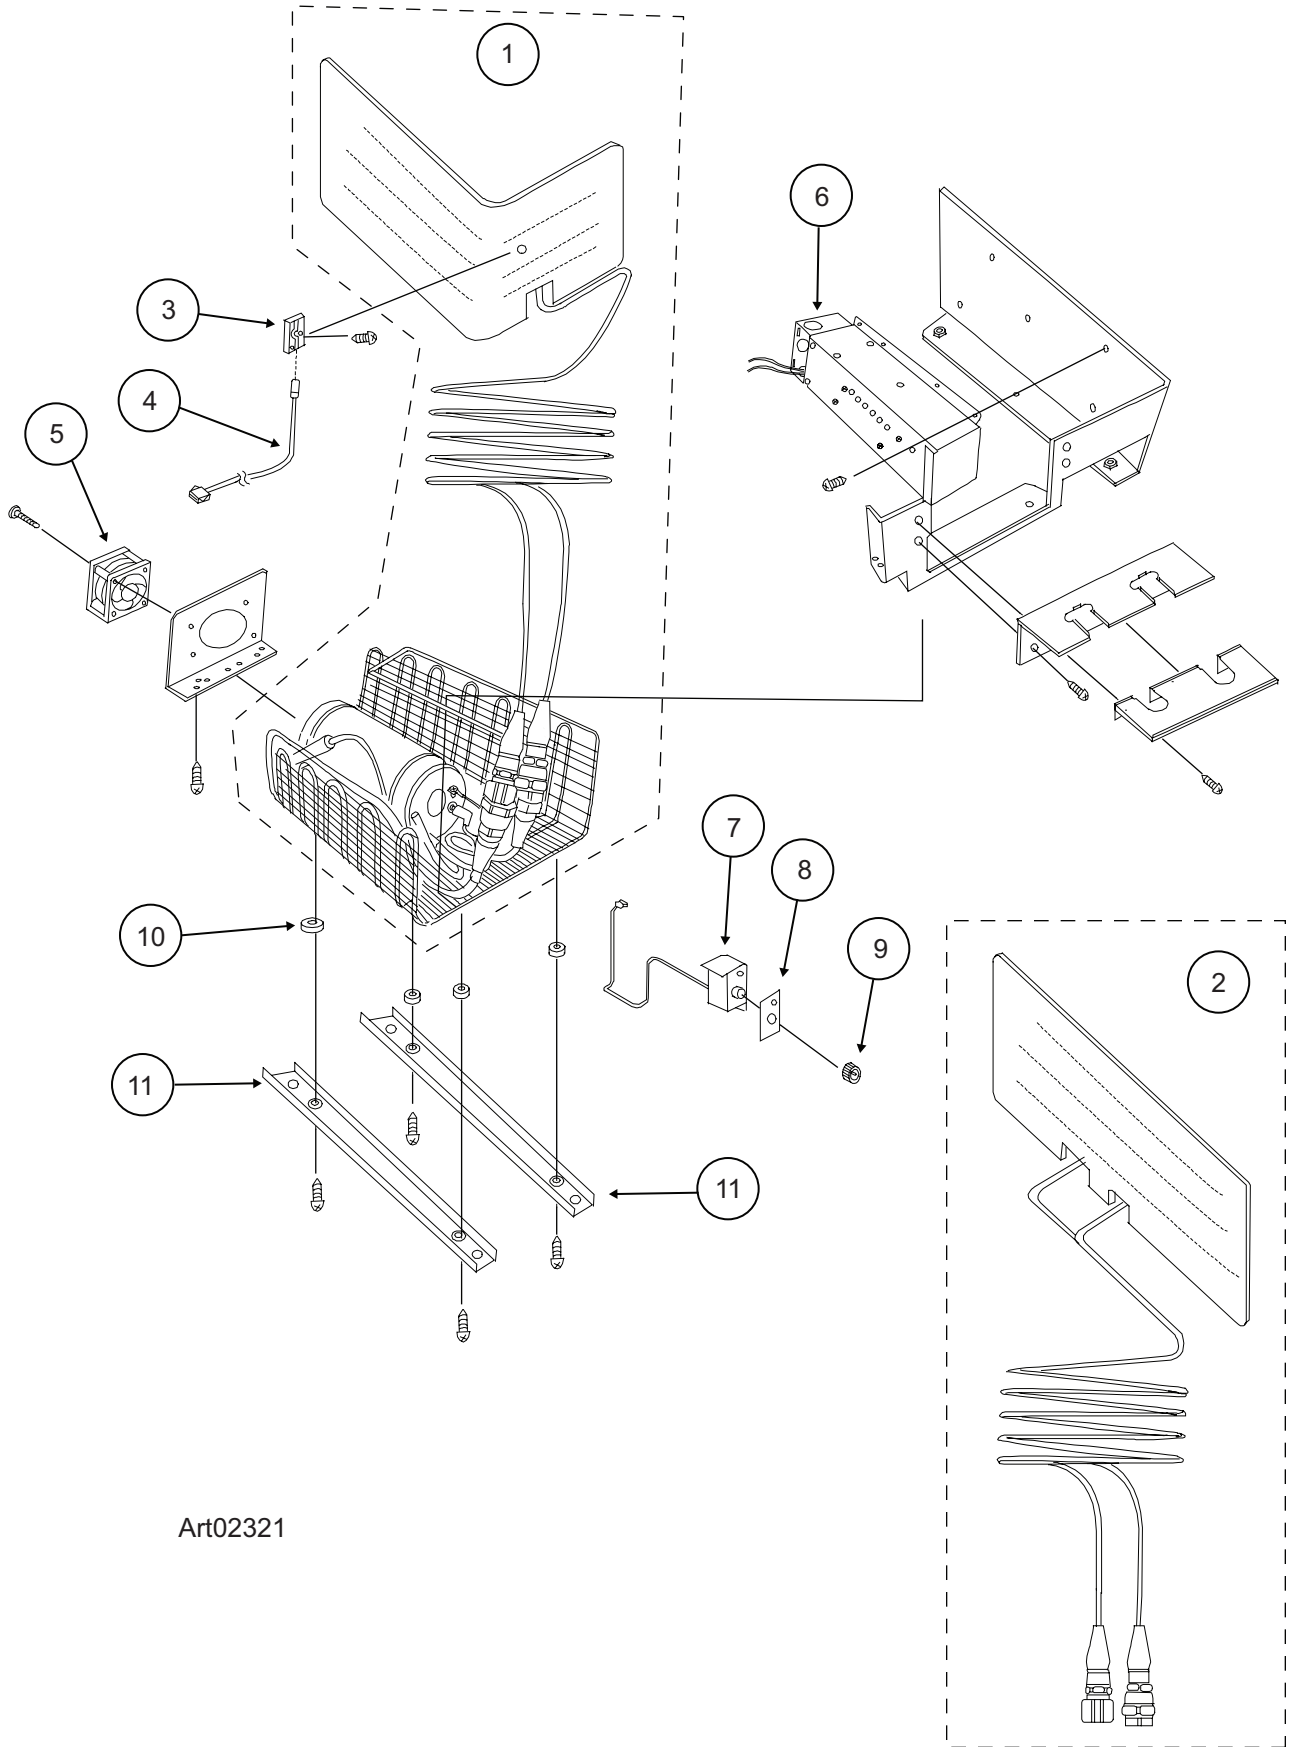

# PARTS LIST

**MODELS**

**SCQT4408F-L**

**SCQT4408F-I**

**PART NO. 635806**  
**NORCOLD 10/26/2012**

# COOLING SYSTEM - SCQT4408

Art02321

## COOLING SYSTEM- SCQT4408

NO.	PART #	DESCRIPTION	SCQT4408F-L	SCQT4408F-I
1	1610 147 00	COOLING UNIT WITH EVAPORATOR	X	
2	1610 147 10	COOLING UNIT WITH EVAPORATOR		X
3	4223 050 00	HOLDER	X	X
4	6055 054 20	THERMISTOR-EVAPORATOR	X	X
5	1609 289 00	FAN MOTOR	X	X
6	1601 217 20	POWER SUPPLY	X	X
7	1601 182 40	CONTROL ASSEMBLY	X	X
8	5450 746 00	MARK-EVAPORATOR FRAME	X	X
9	1602 067 00	DIAL ASSEMBLY	X	X
10	3609 065 10	SPACER	X	X
11	3223 019 10	SUPPORT	X	X
NS	6010 784 00	THERMOSTAT EXTENSION WIRE (OPTIONAL)	X	X