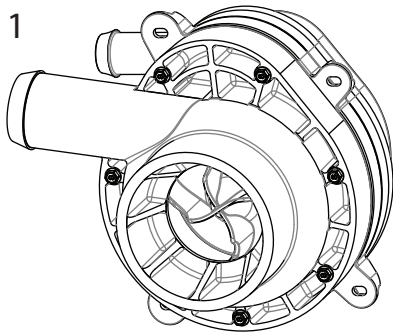

SANI-CON® TURBO 500S "Direct Mount" – PARTS LIST

SANI-CON® TURBO 500S – PARTS LIST		
Key No	Part No	Description
1	97540	Replacement Pump
2	97520	Nozzle w/ Clamp
3	97521	21' Hose, Union and Clamp
4	97514	Cap, Drip Cap and Nozzle Gasket
5	97601	Rubber Coupling
6	97602	4" I.D. Pipe Hanger Kit
7	97603	Switch Box Kit