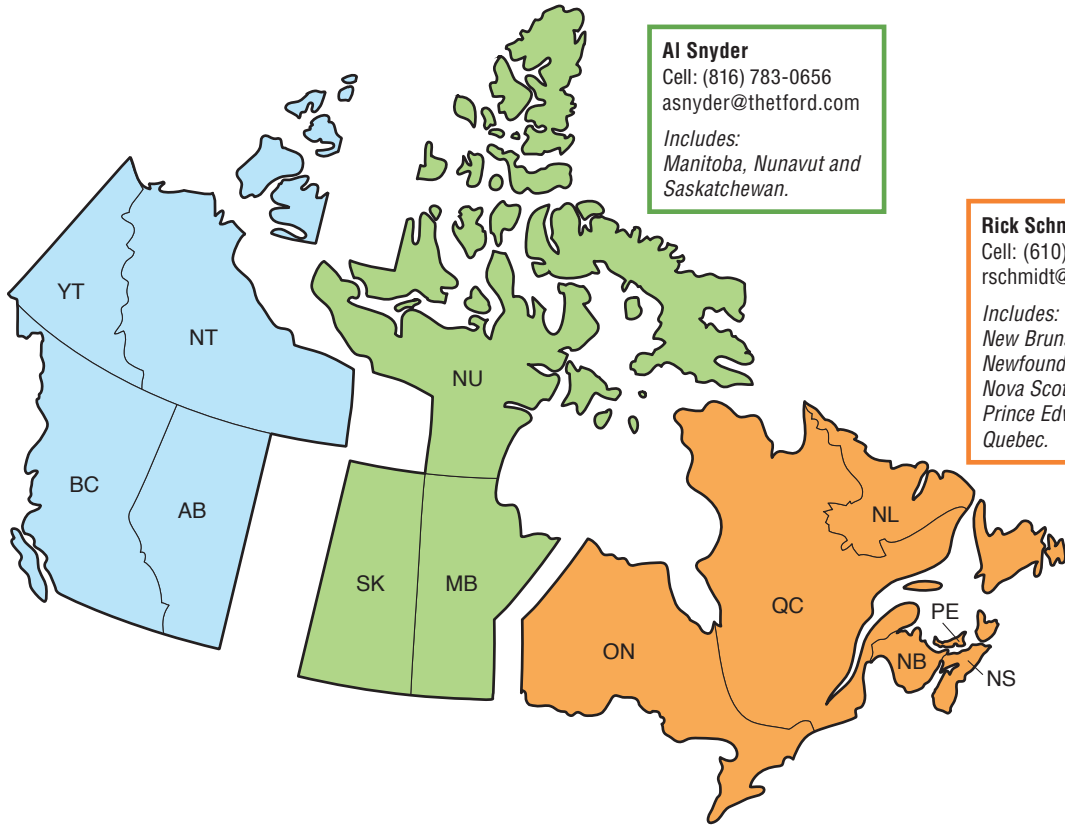

THEFORD SANICON® TURBO

Ed Marquardt
Cell: (253) 266-4699
emarquardt@thetford.com
Includes: Alberta, British Columbia, Northwest Territories and Yukon Territory.

Al Snyder
Cell: (816) 783-0656
asnyder@thetford.com
Includes: Manitoba, Nunavut and Saskatchewan.

Rick Schmidt
Cell: (610) 310-9049
rschmidt@thetford.com
Includes: New Brunswick, Newfoundland & Labrador, Nova Scotia, Ontario, Prince Edward Island and Quebec.

CANADA

U.S.A.

Ed Marquardt
Cell: (253) 266-4699
emarquardt@thetford.com
Includes: Alaska.