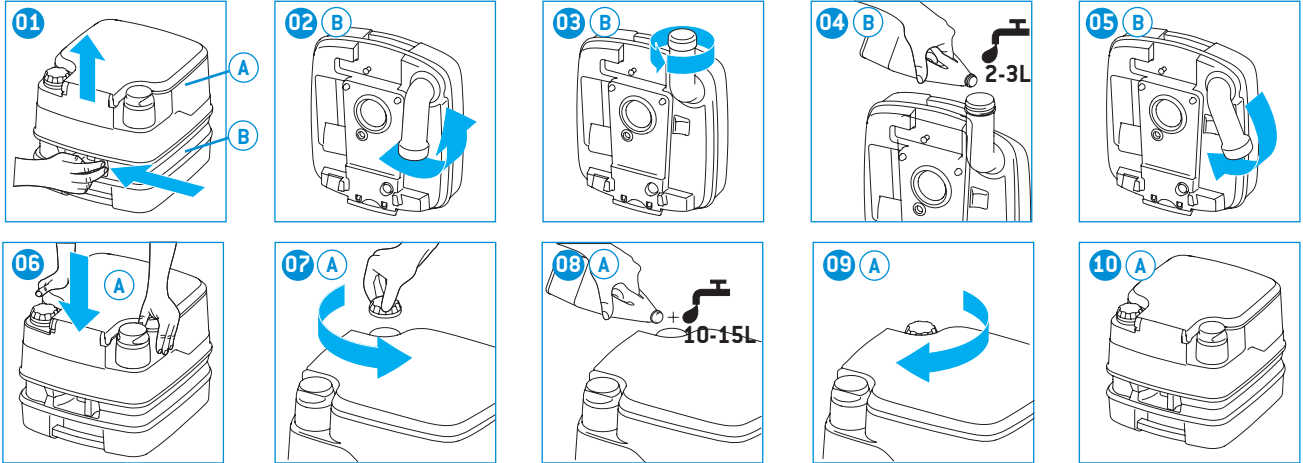

QUICK START GUIDE - PORTA POTTI / CAMPA POTTI

PREPARE FOR USE