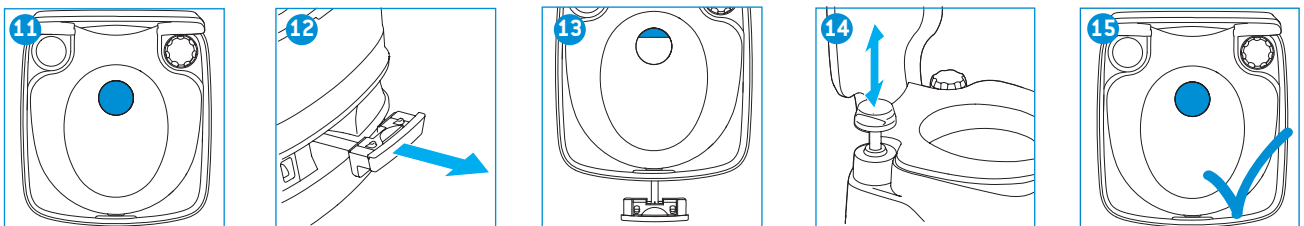

USE OF TOILET